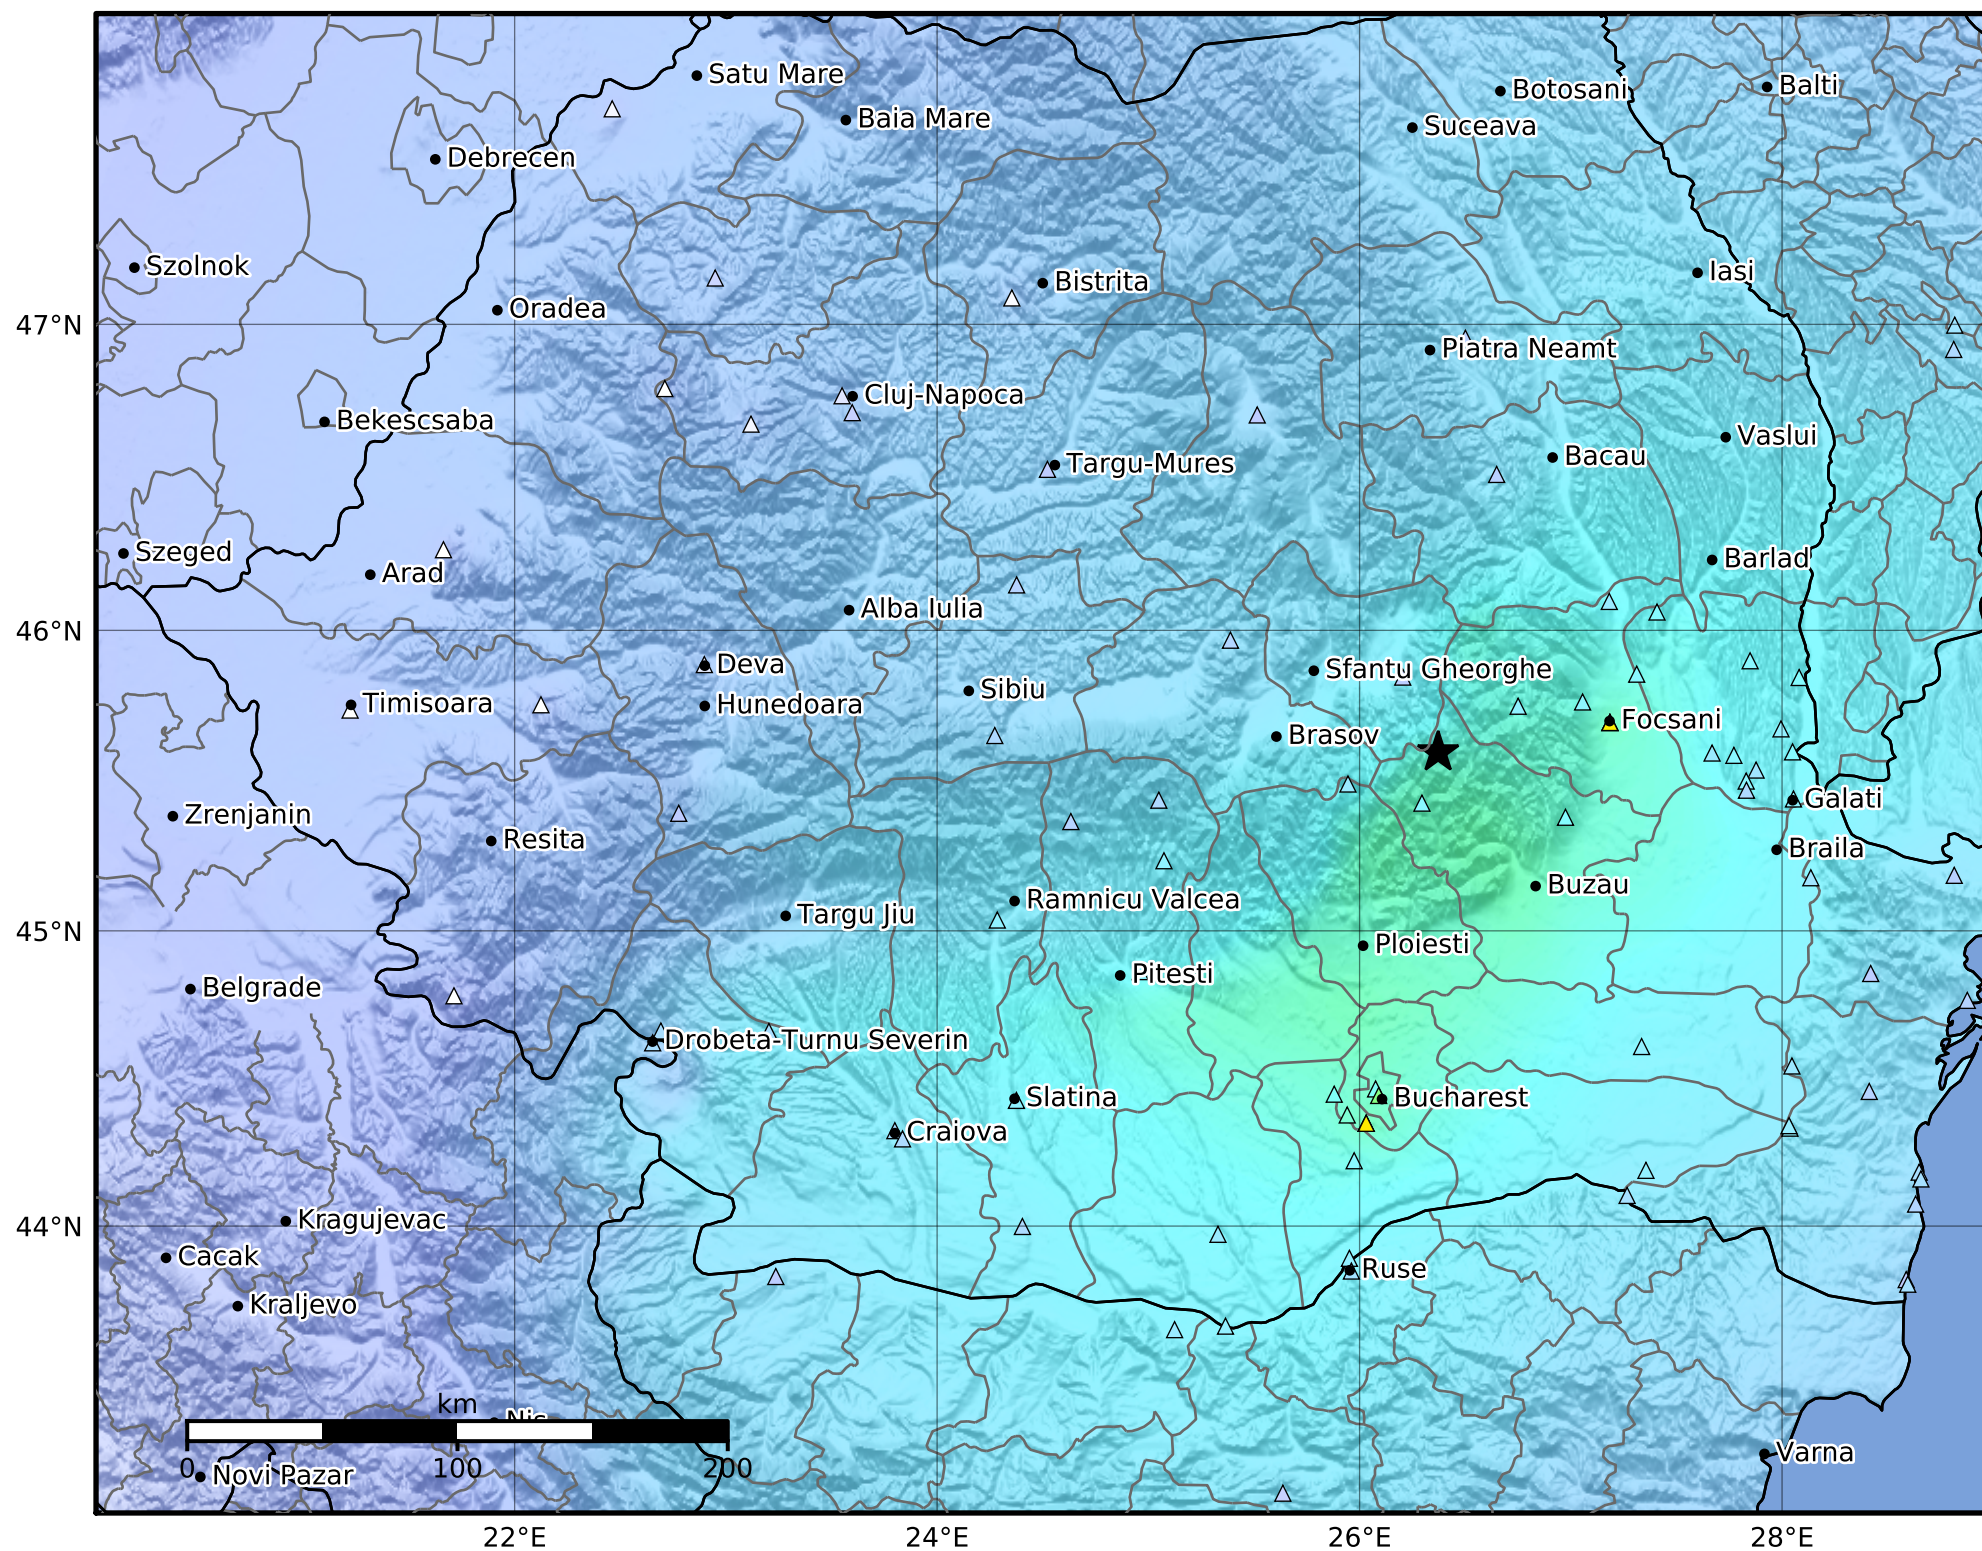

Macroseismic Intensity Map
 INFP ShakeMap: Zona seismica Vrancea - Buzau
 Oct 28, 2018 00:38:11 UTC M5.8 N45.60 E26.37 Depth: 150.0km
 ID:2018102800381147

SHAKING	Not felt	Weak	Light	Moderate	Strong	Very strong	Severe	Violent	Extreme
DAMAGE	None	None	None	Very light	Light	Moderate	Moderate/heavy	Heavy	Very heavy
PGA(%g)	<0.05	0.3	2.76	6.2	11.5	21.5	40.1	74.7	>139
PGV(cm/s)	<0.02	0.13	1.41	4.65	9.64	20	41.4	85.8	>178
INTENSITY	I	II-III	IV	V	VI	VII	VIII	IX	X+

Scale based on Worden et al. (2012)

Version 4: Processed 2021-11-13T08:38:51Z

△ Seismic Instrument ○ Macroseismic Observation ★ Epicenter