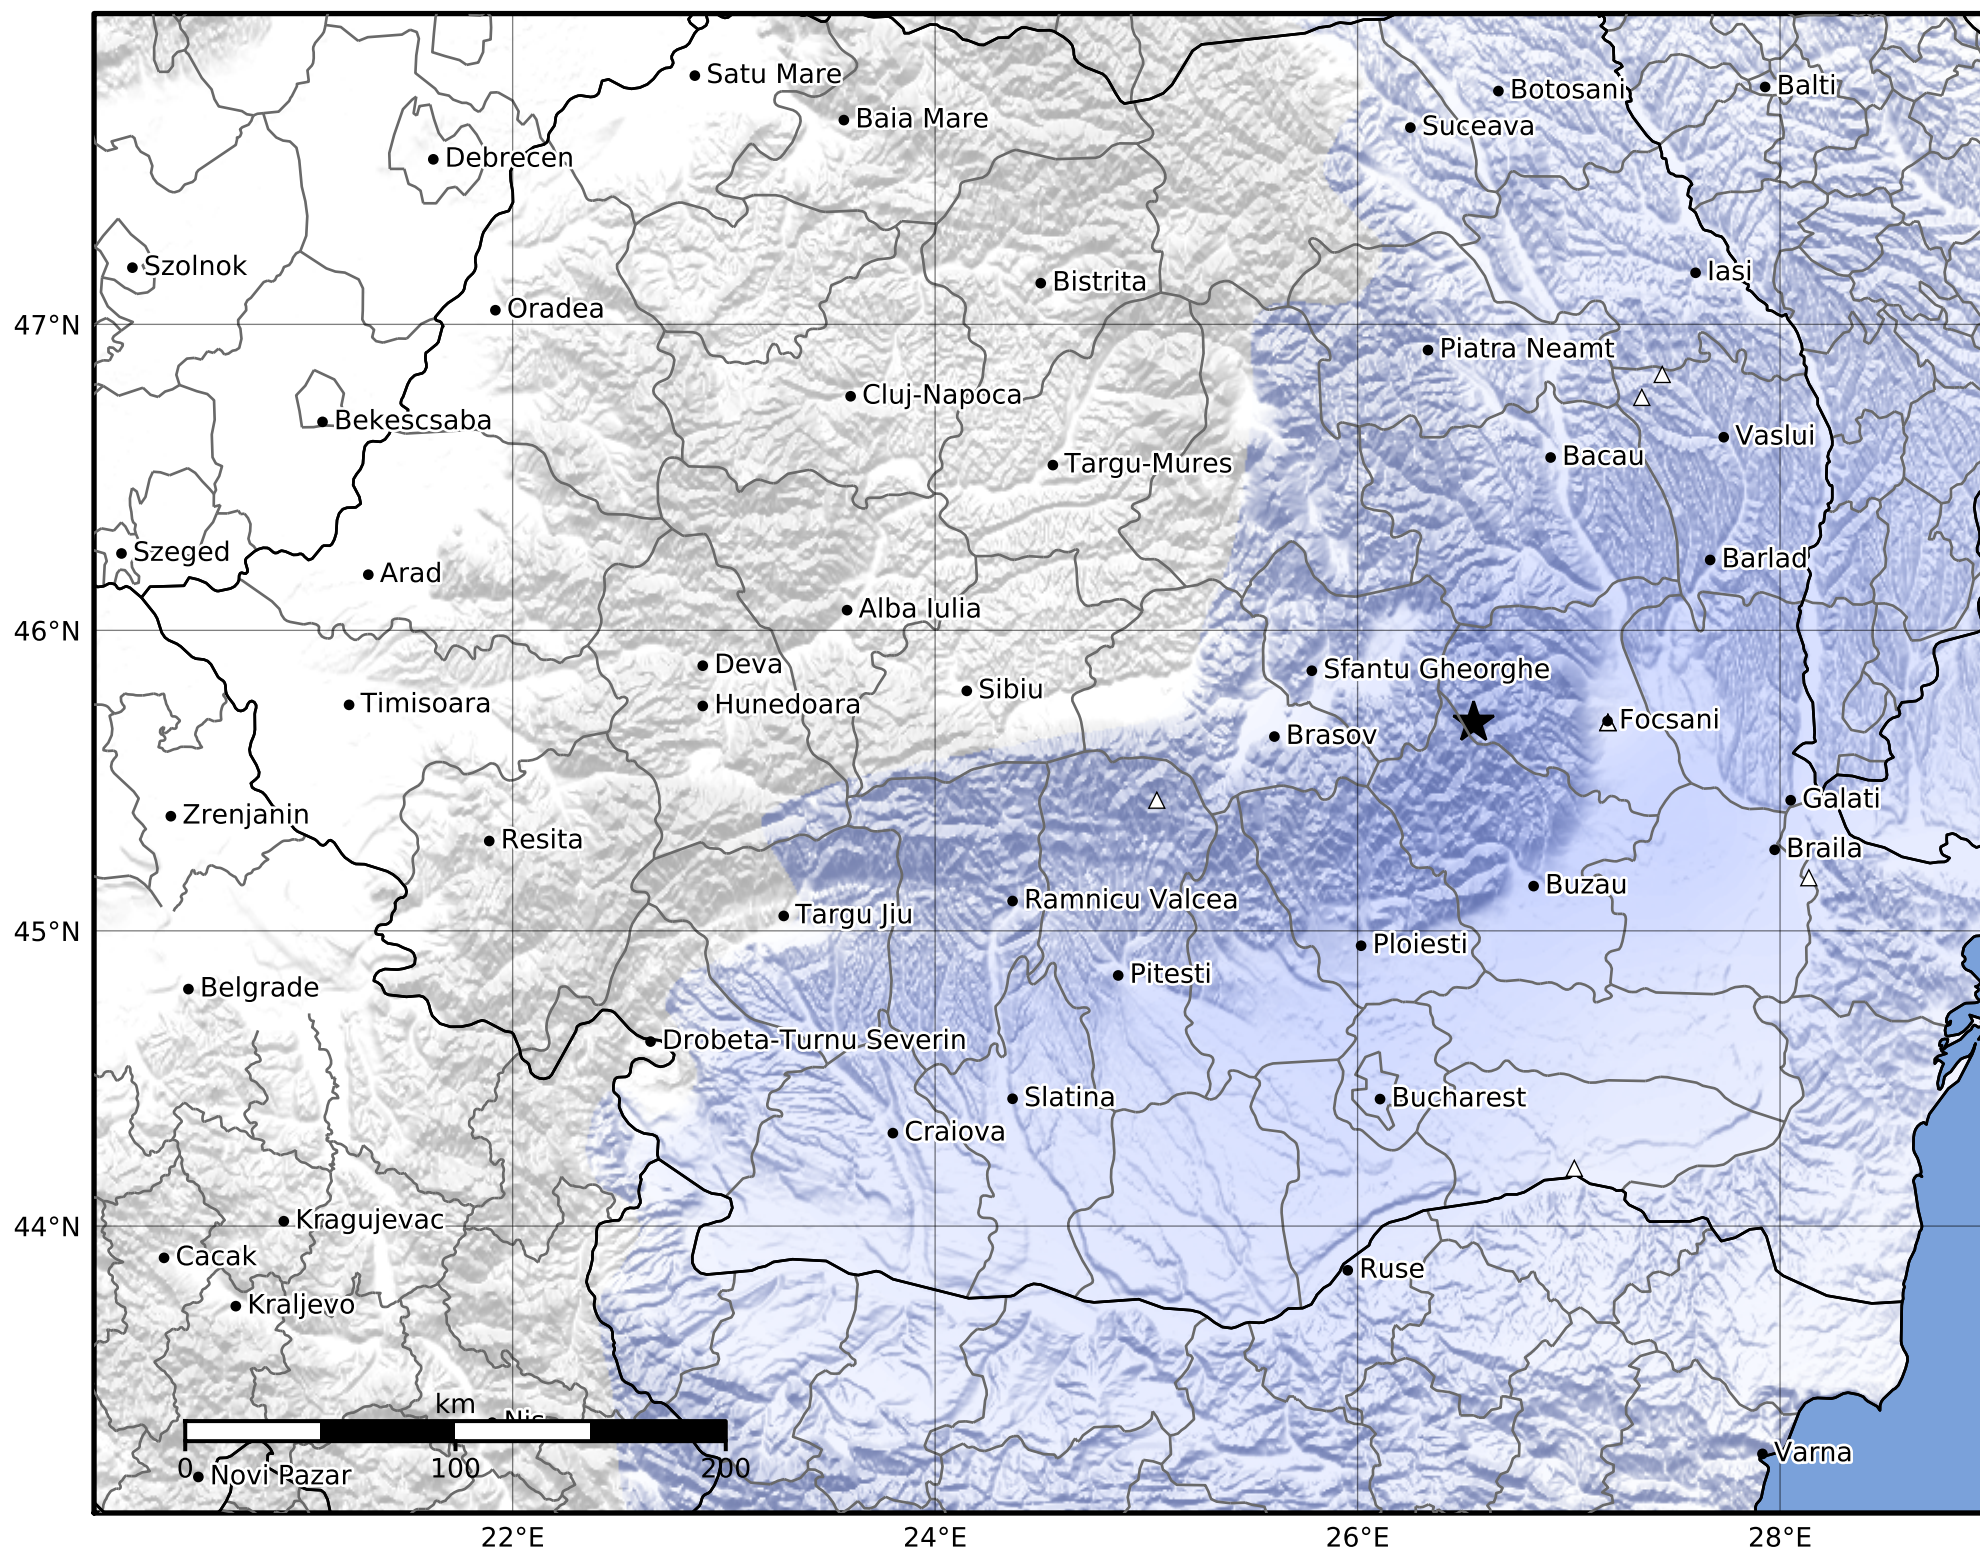

Macroseismic Intensity Map  
 INFP ShakeMap: Zona seismică Vrancea - Vrancea  
 Apr 03, 2021 03:42:29 UTC M3.3 N45.70 E26.55 Depth: 120.0km  
 ID:2021040303422991

SHAKING	Not felt	Weak	Light	Moderate	Strong	Very strong	Severe	Violent	Extreme
DAMAGE	None	None	None	Very light	Light	Moderate	Moderate/heavy	Heavy	Very heavy
PGA(%g)	<0.05	0.3	2.76	6.2	11.5	21.5	40.1	74.7	>139
PGV(cm/s)	<0.02	0.13	1.41	4.65	9.64	20	41.4	85.8	>178
INTENSITY	<b>I</b>	<b>II-III</b>	<b>IV</b>	<b>V</b>	<b>VI</b>	<b>VII</b>	<b>VIII</b>	<b>IX</b>	<b>X+</b>

Scale based on Worden et al. (2012)

Version 1: Processed 2021-10-28T07:22:24Z

△ Seismic Instrument

○ Macroseismic Observation

★ Epicenter