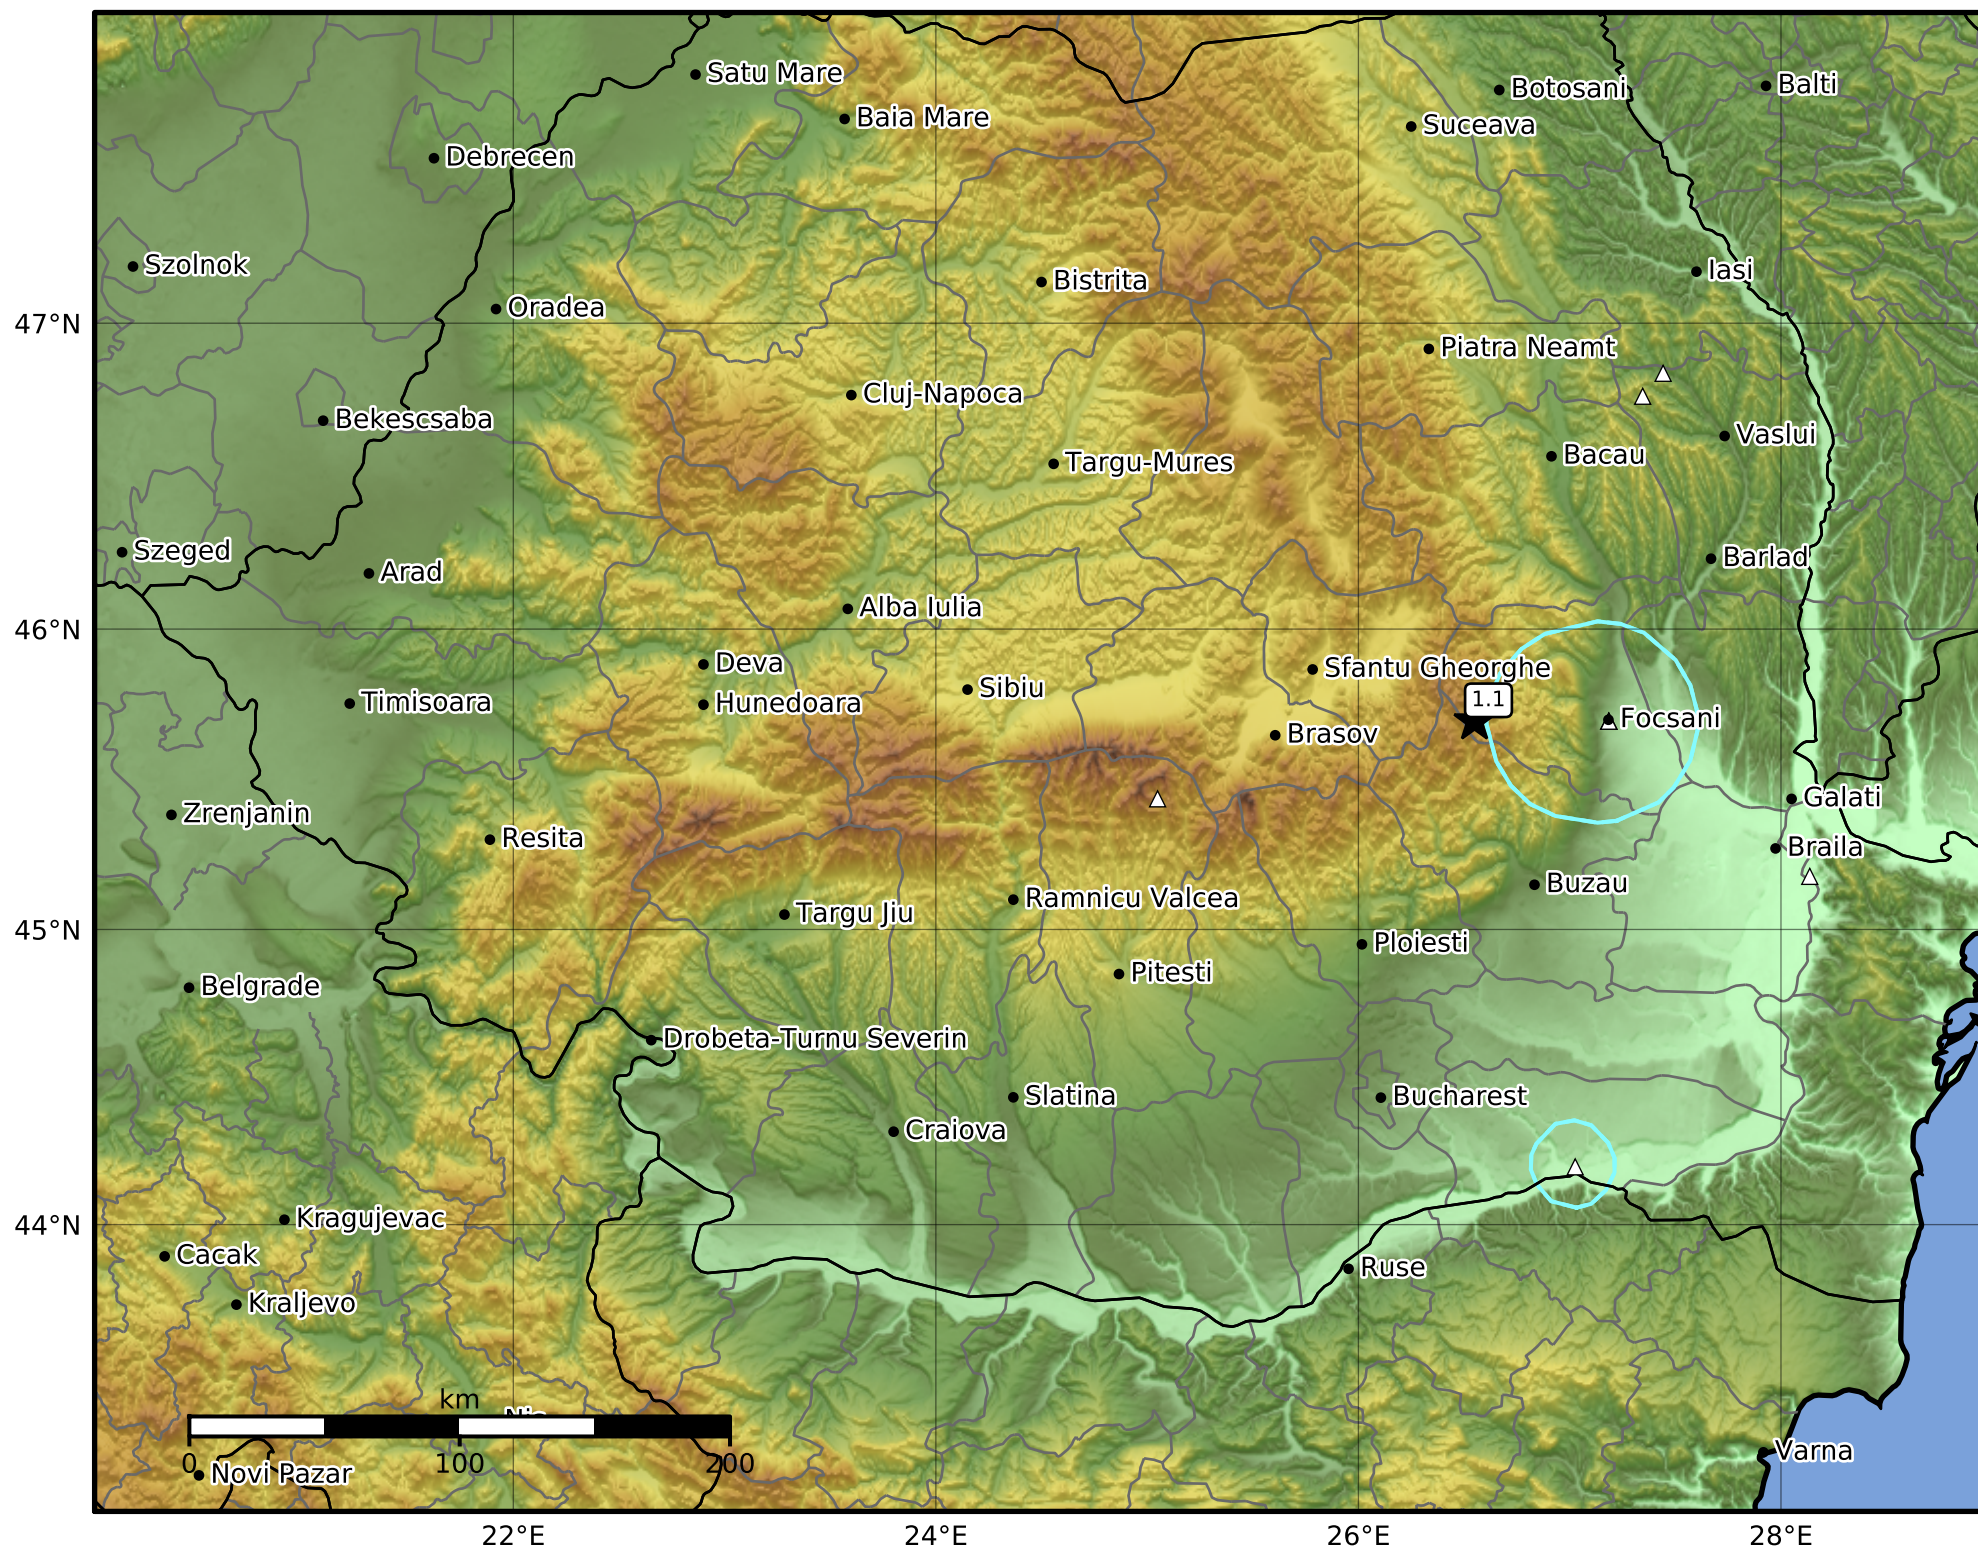

Peak Ground Velocity Map
 INFP ShakeMap: Zona seismica Vrancea - Vrancea
 Apr 03, 2021 03:42:29 UTC M3.3 N45.70 E26.55 Depth: 120.0km
 ID:2021040303422991

Scale based on Worden et al. (2012)

Version 1: Processed 2021-10-28T07:22:24Z

△ Seismic Instrument ○ Macro seismic Observation ★ Epicenter