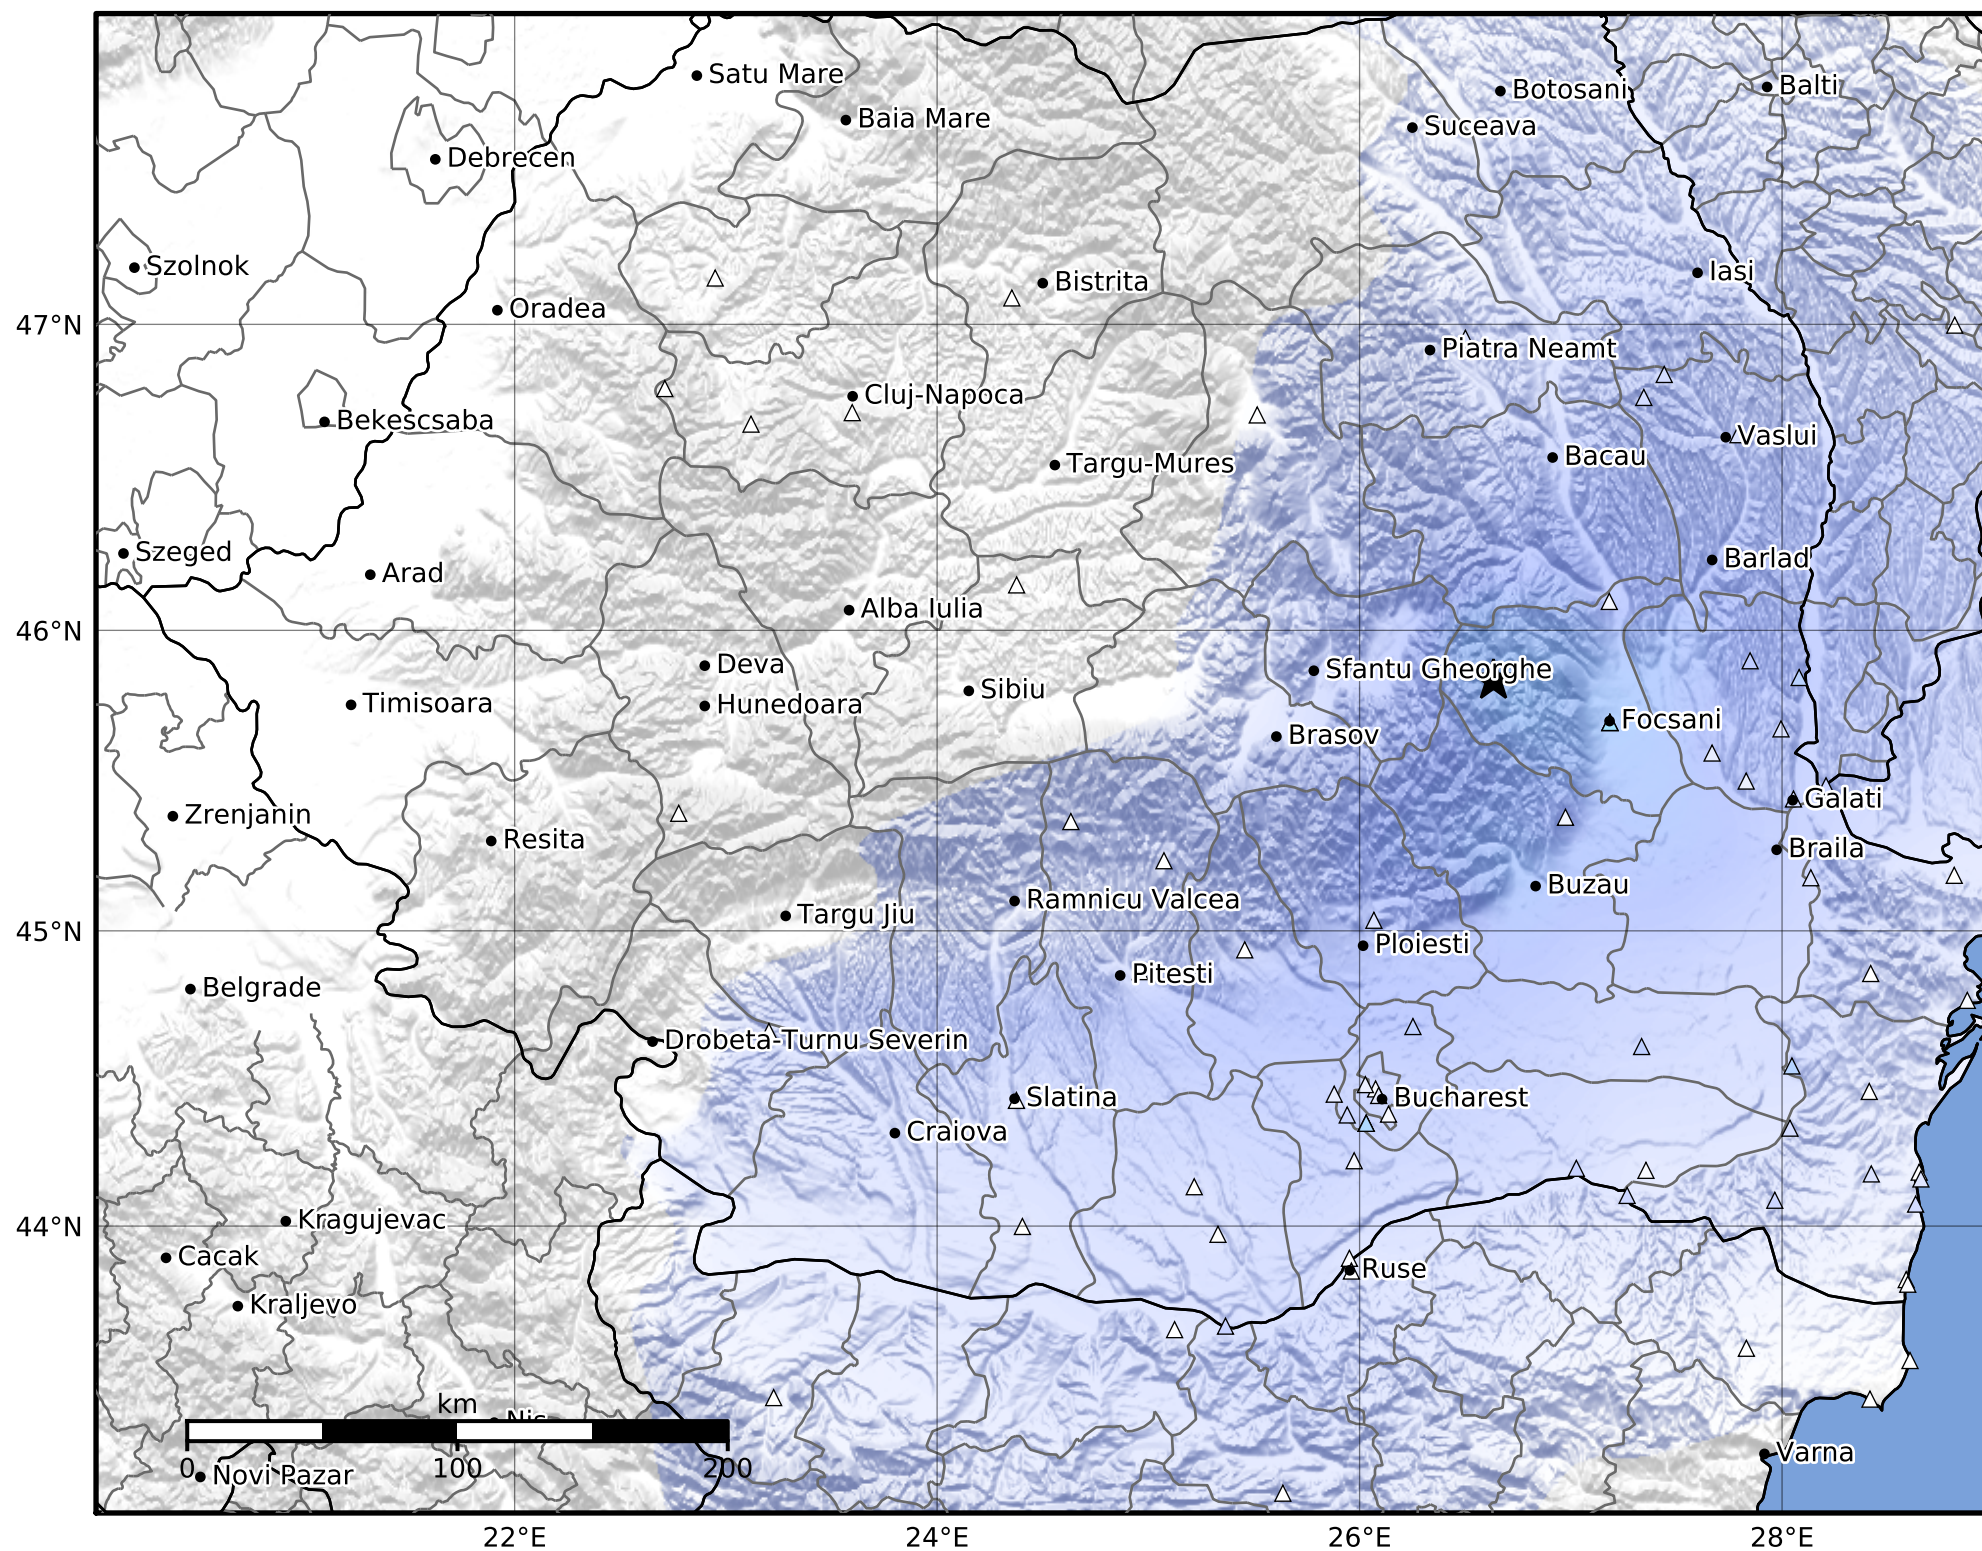

Macroseismic Intensity Map
 INFP ShakeMap: Zona seismică Vrancea - Vrancea
 Apr 09, 2021 18:36:46 UTC M4.5 N45.83 E26.63 Depth: 85.0km
 ID:2021040918364660

SHAKING	Not felt	Weak	Light	Moderate	Strong	Very strong	Severe	Violent	Extreme
DAMAGE	None	None	None	Very light	Light	Moderate	Moderate/heavy	Heavy	Very heavy
PGA(%g)	<0.05	0.3	2.76	6.2	11.5	21.5	40.1	74.7	>139
PGV(cm/s)	<0.02	0.13	1.41	4.65	9.64	20	41.4	85.8	>178
INTENSITY	I	II-III	IV	V	VI	VII	VIII	IX	X+

Scale based on Worden et al. (2012)

Version 1: Processed 2021-10-28T07:40:06Z

△ Seismic Instrument ○ Macroseismic Observation ★ Epicenter