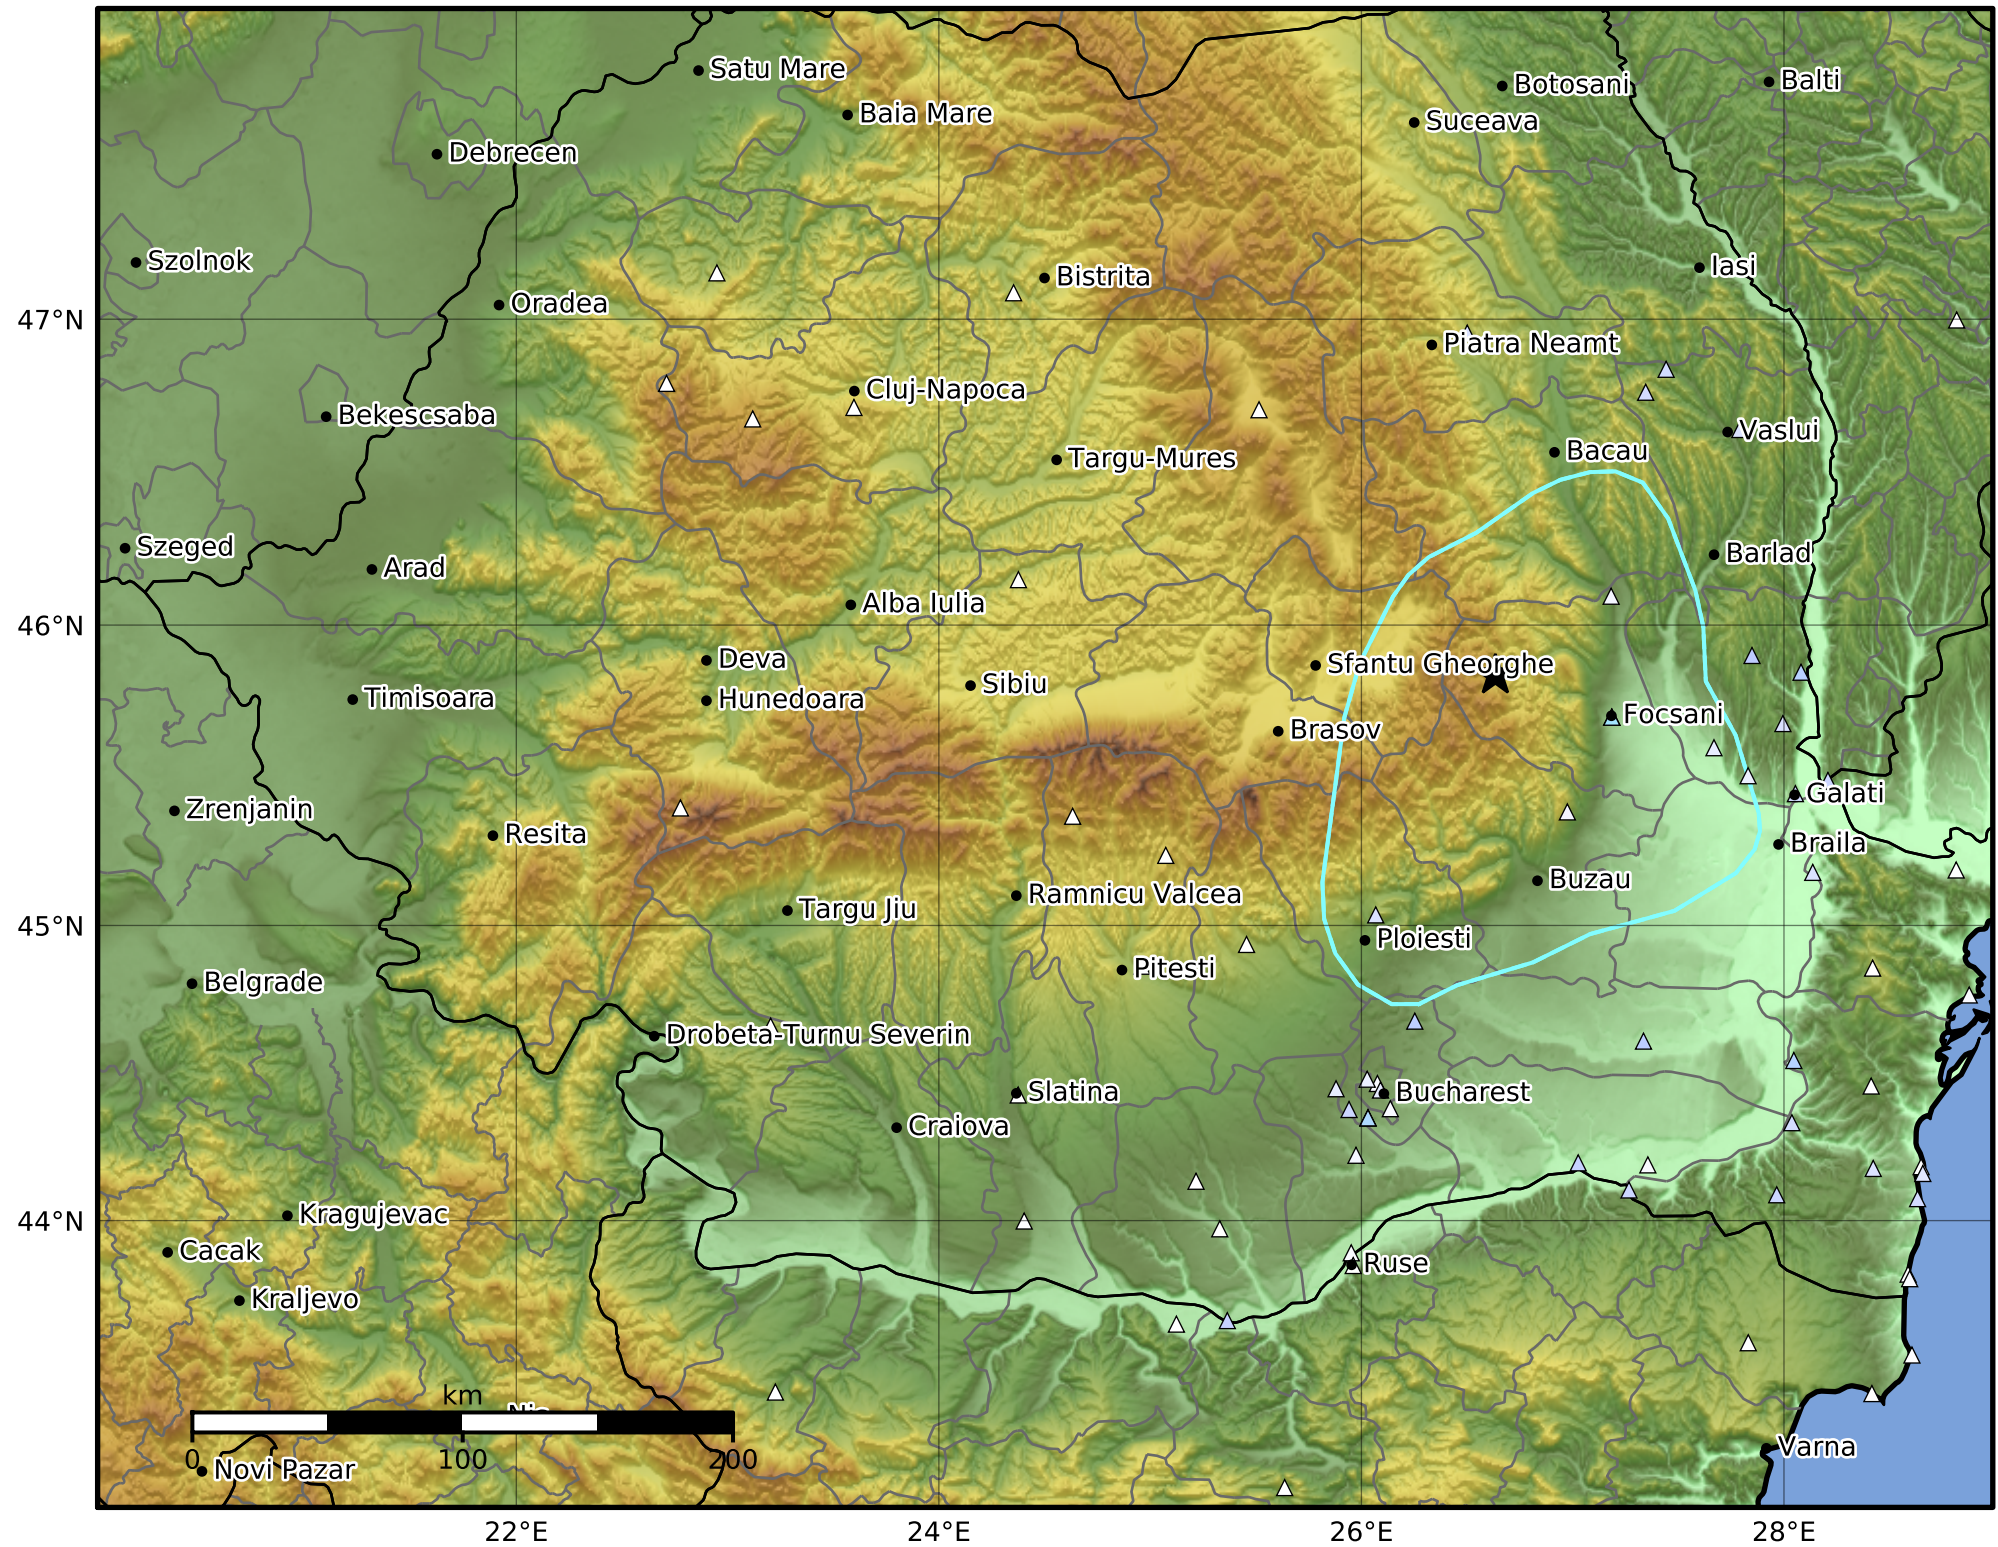

Peak Ground Velocity Map
 INFP ShakeMap: Zona seismică Vrancea - Vrancea
 Apr 09, 2021 18:36:46 UTC M4.5 N45.83 E26.63 Depth: 85.0km
 ID:2021040918364660

Scale based on Worden et al. (2012)

Version 1: Processed 2021-10-28T07:40:06Z

△ Seismic Instrument ○ Macro seismic Observation ★ Epicenter