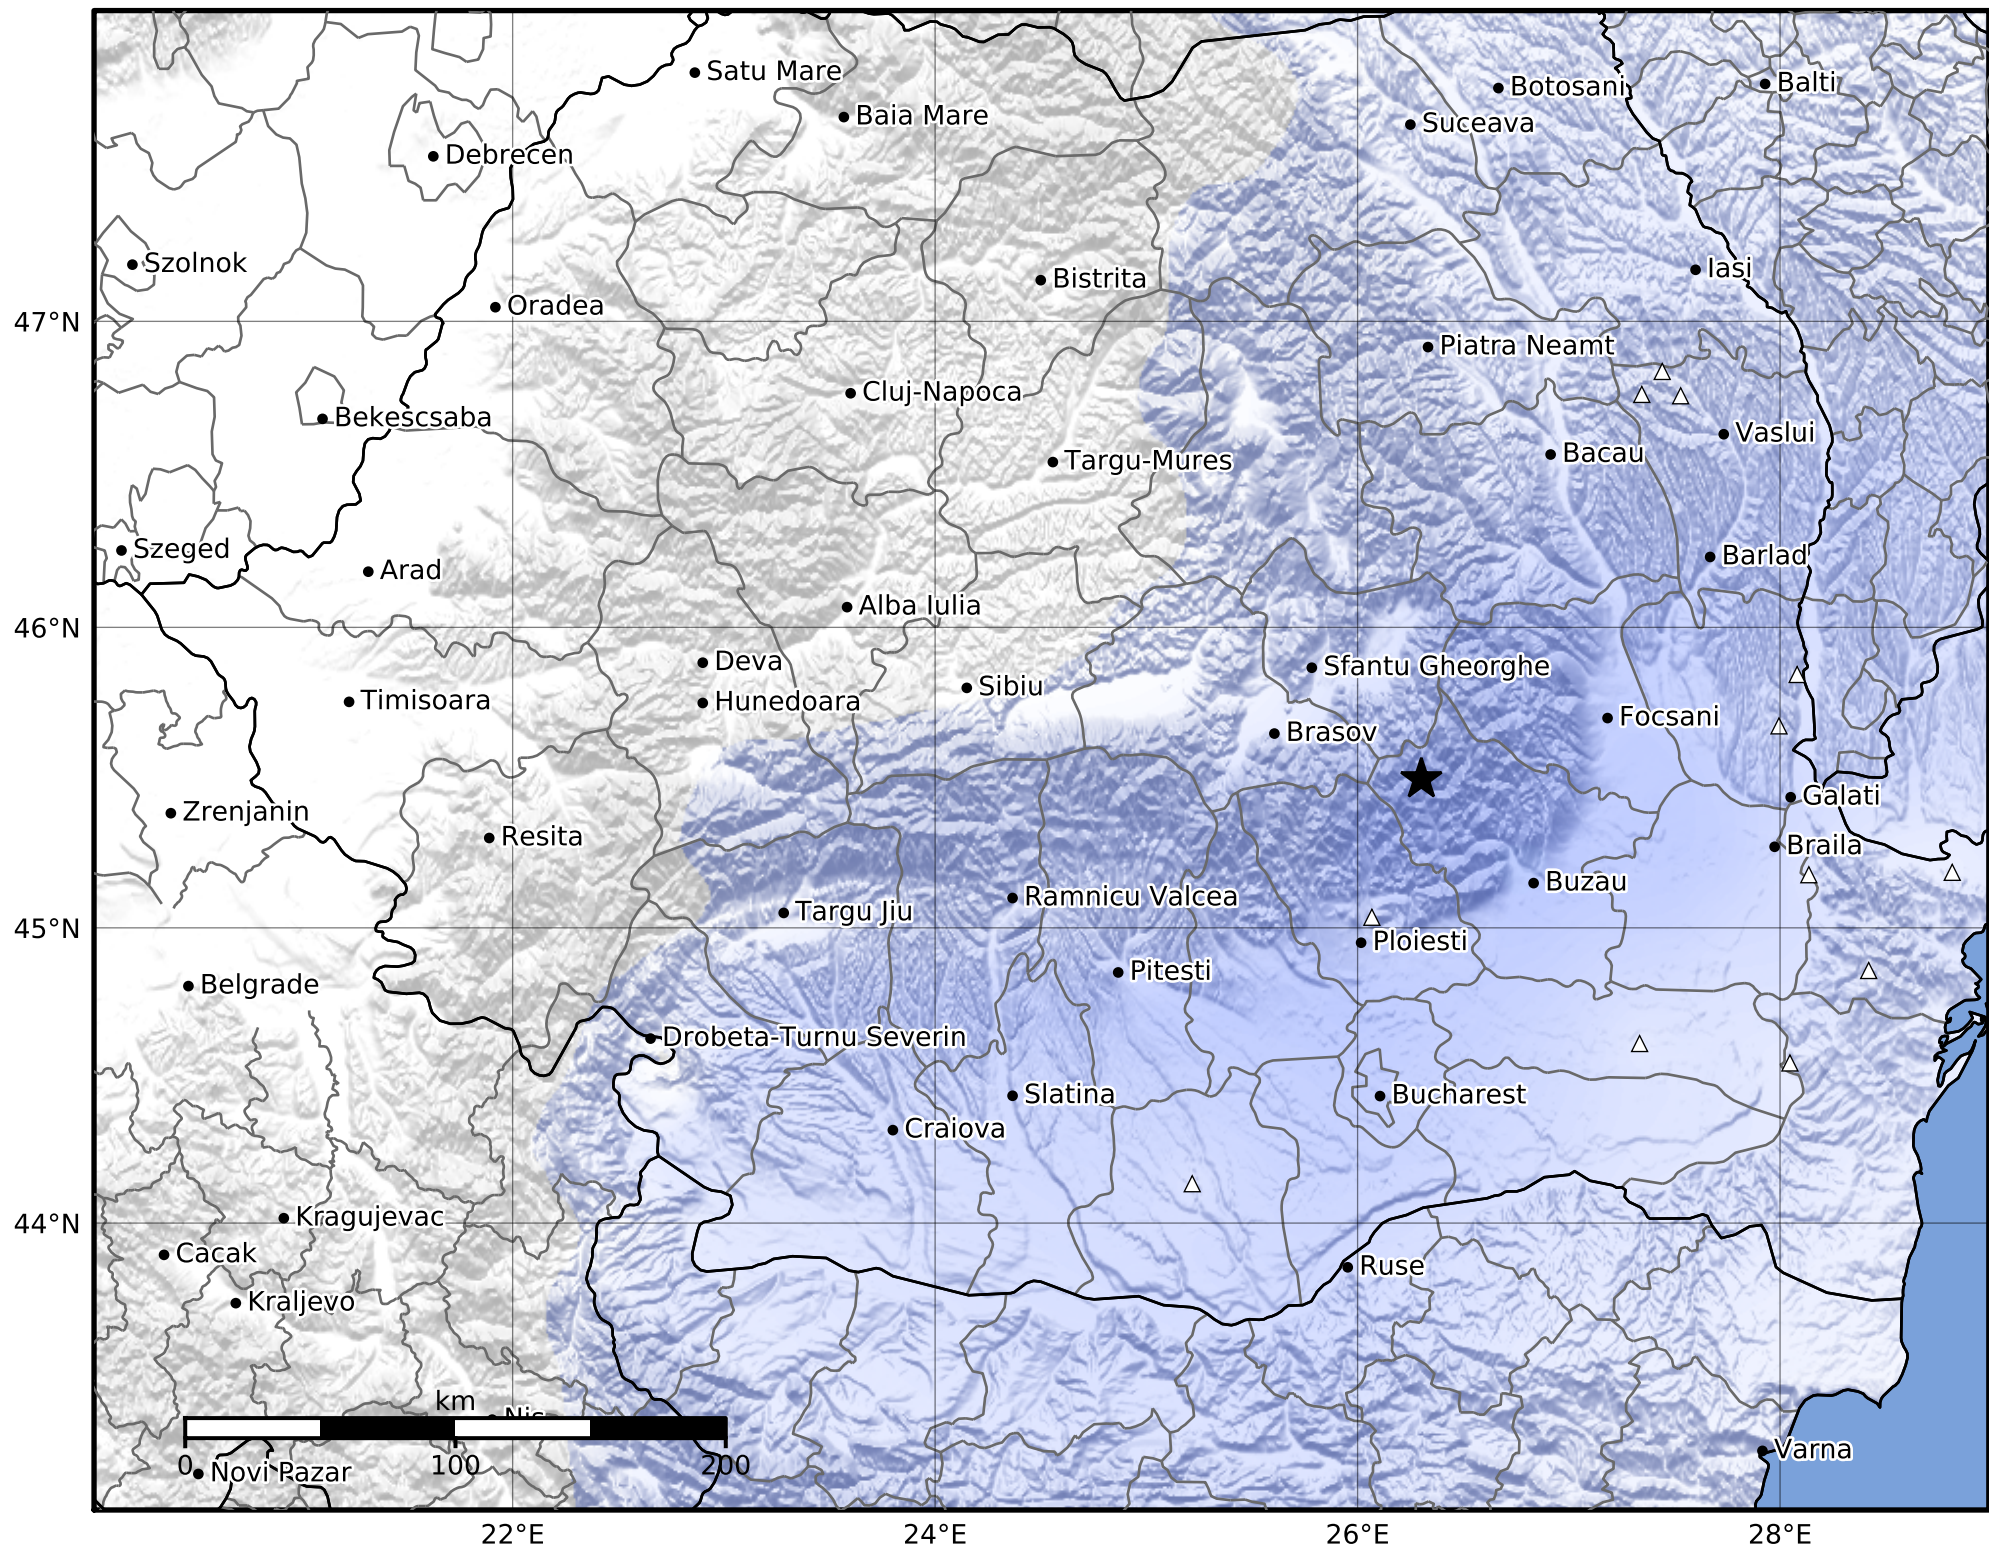

Macroseismic Intensity Map  
 INFP ShakeMap: Zona seismică Vrancea - Buzău  
 Apr 18, 2021 10:03:16 UTC M3.6 N45.50 E26.30 Depth: 140.0km  
 ID:2021041810031654

SHAKING	Not felt	Weak	Light	Moderate	Strong	Very strong	Severe	Violent	Extreme
DAMAGE	None	None	None	Very light	Light	Moderate	Moderate/heavy	Heavy	Very heavy
PGA(%g)	<0.05	0.3	2.76	6.2	11.5	21.5	40.1	74.7	>139
PGV(cm/s)	<0.02	0.13	1.41	4.65	9.64	20	41.4	85.8	>178
INTENSITY	<b>I</b>	<b>II-III</b>	<b>IV</b>	<b>V</b>	<b>VI</b>	<b>VII</b>	<b>VIII</b>	<b>IX</b>	<b>X+</b>

Scale based on Worden et al. (2012)

Version 1: Processed 2021-10-28T07:51:04Z

△ Seismic Instrument      ○ Macroseismic Observation      ★ Epicenter