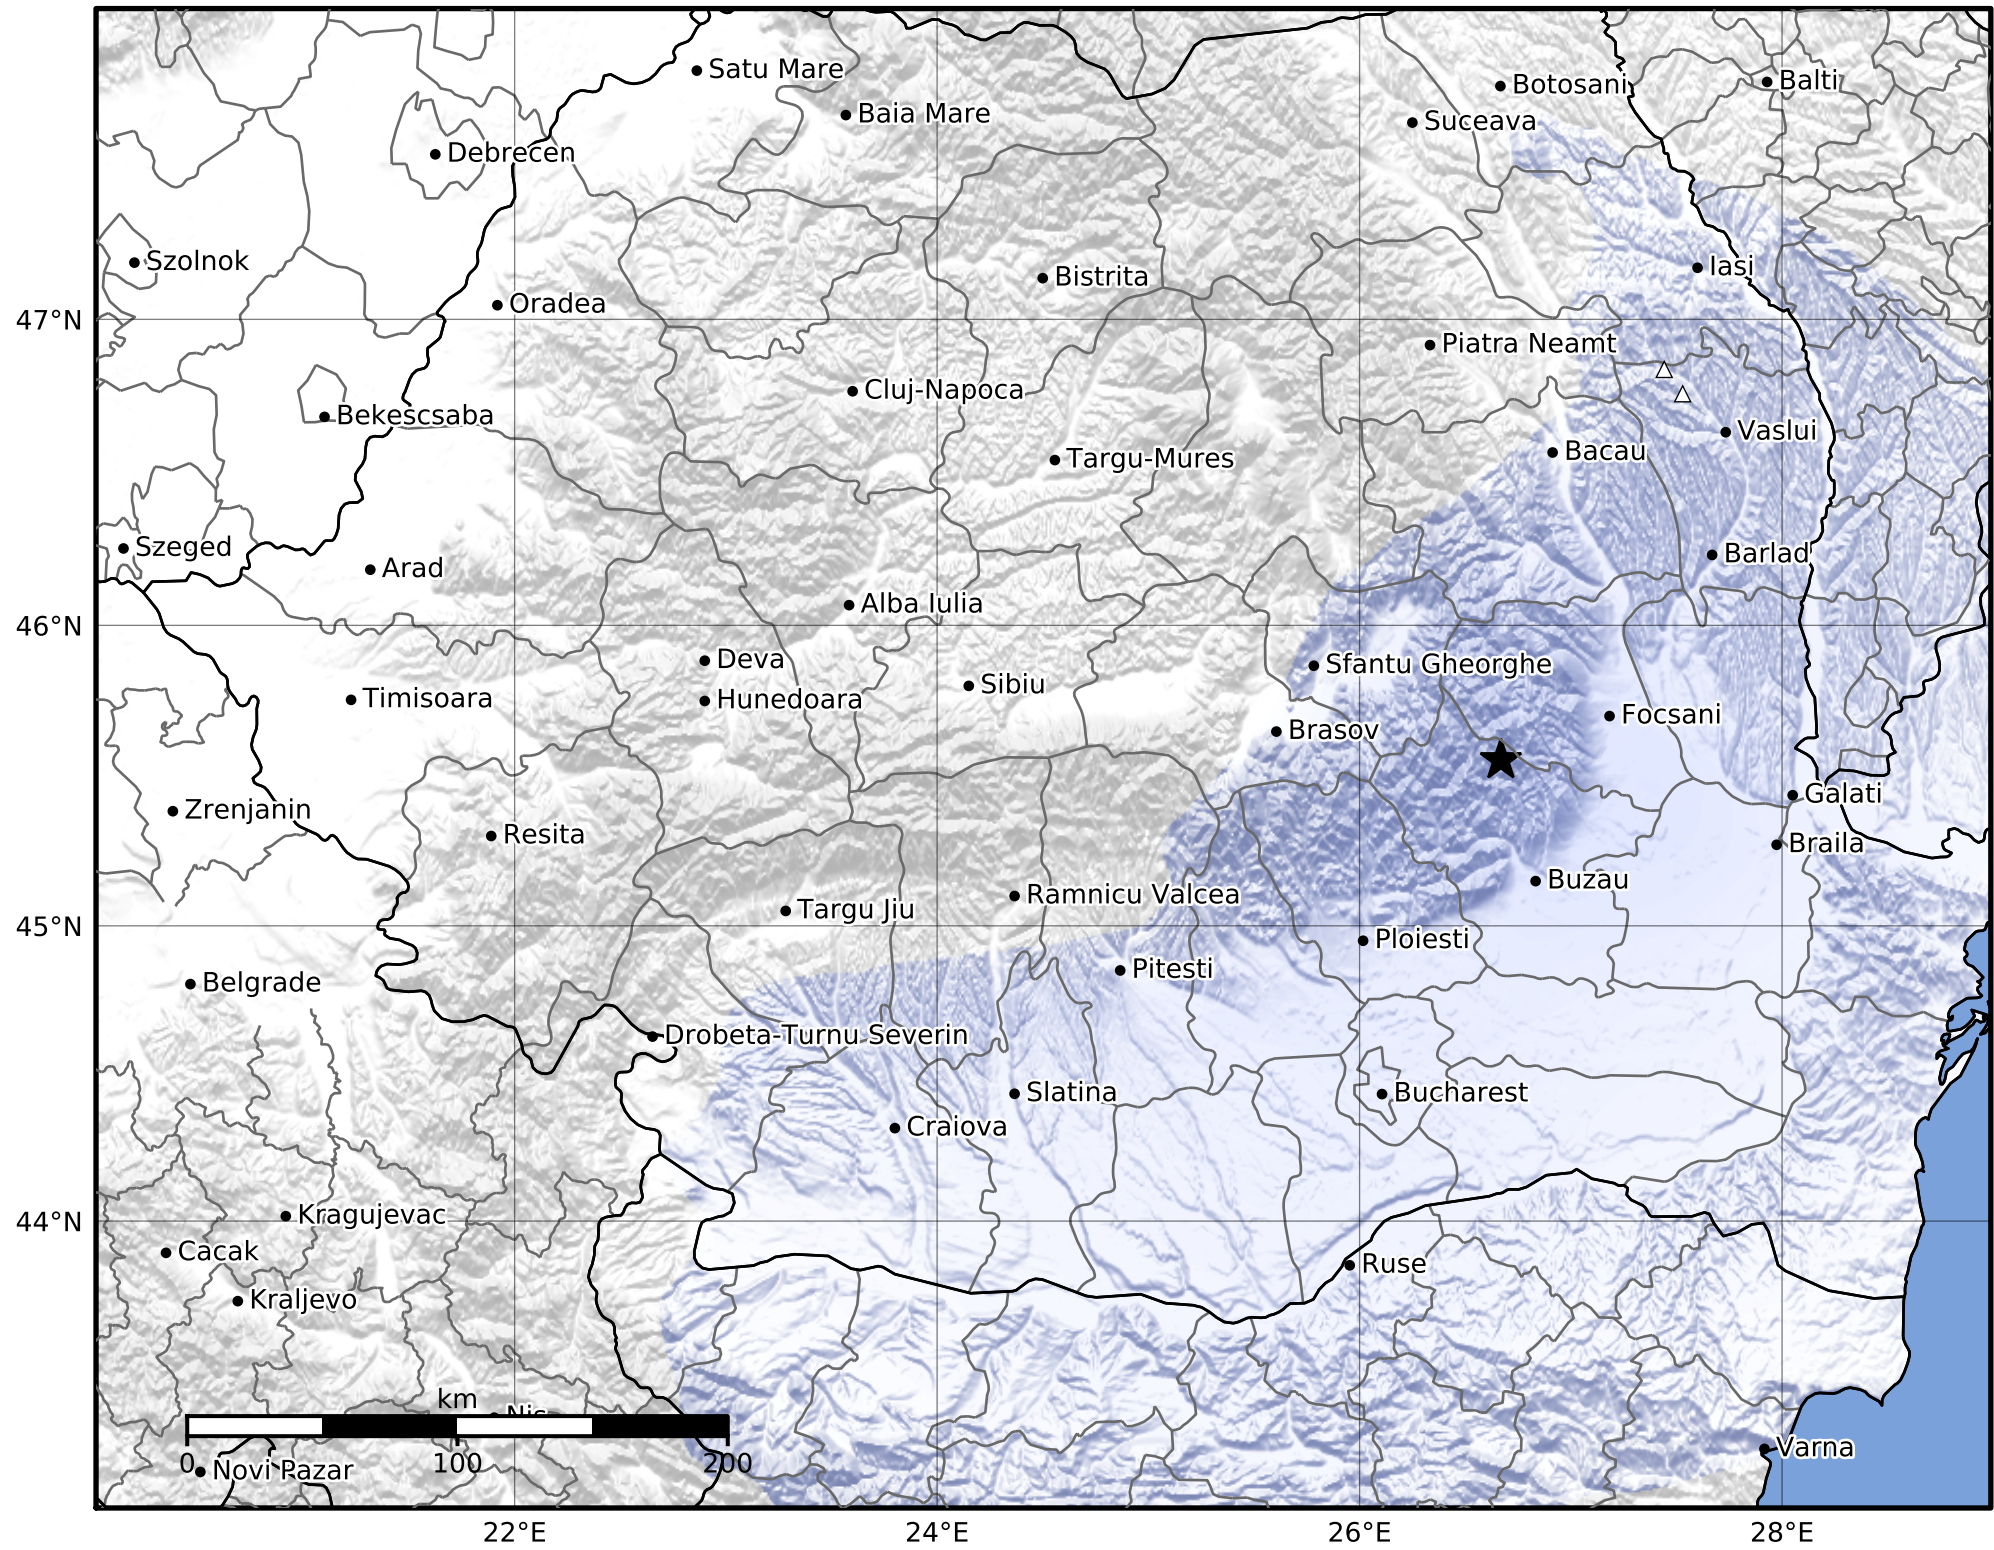

Macroseismic Intensity Map
 INFP ShakeMap: Zona seismică Vrancea - Buzău
 Jun 30, 2021 06:46:36 UTC M2.7 N45.55 E26.67 Depth: 30.0km
 ID:2021063006463648

SHAKING	Not felt	Weak	Light	Moderate	Strong	Very strong	Severe	Violent	Extreme
DAMAGE	None	None	None	Very light	Light	Moderate	Moderate/heavy	Heavy	Very heavy
PGA(%g)	<0.05	0.3	2.76	6.2	11.5	21.5	40.1	74.7	>139
PGV(cm/s)	<0.02	0.13	1.41	4.65	9.64	20	41.4	85.8	>178
INTENSITY	I	II-III	IV	V	VI	VII	VIII	IX	X+

Scale based on Worden et al. (2012)

Version 1: Processed 2021-10-28T06:29:15Z

△ Seismic Instrument ○ Macroseismic Observation ★ Epicenter