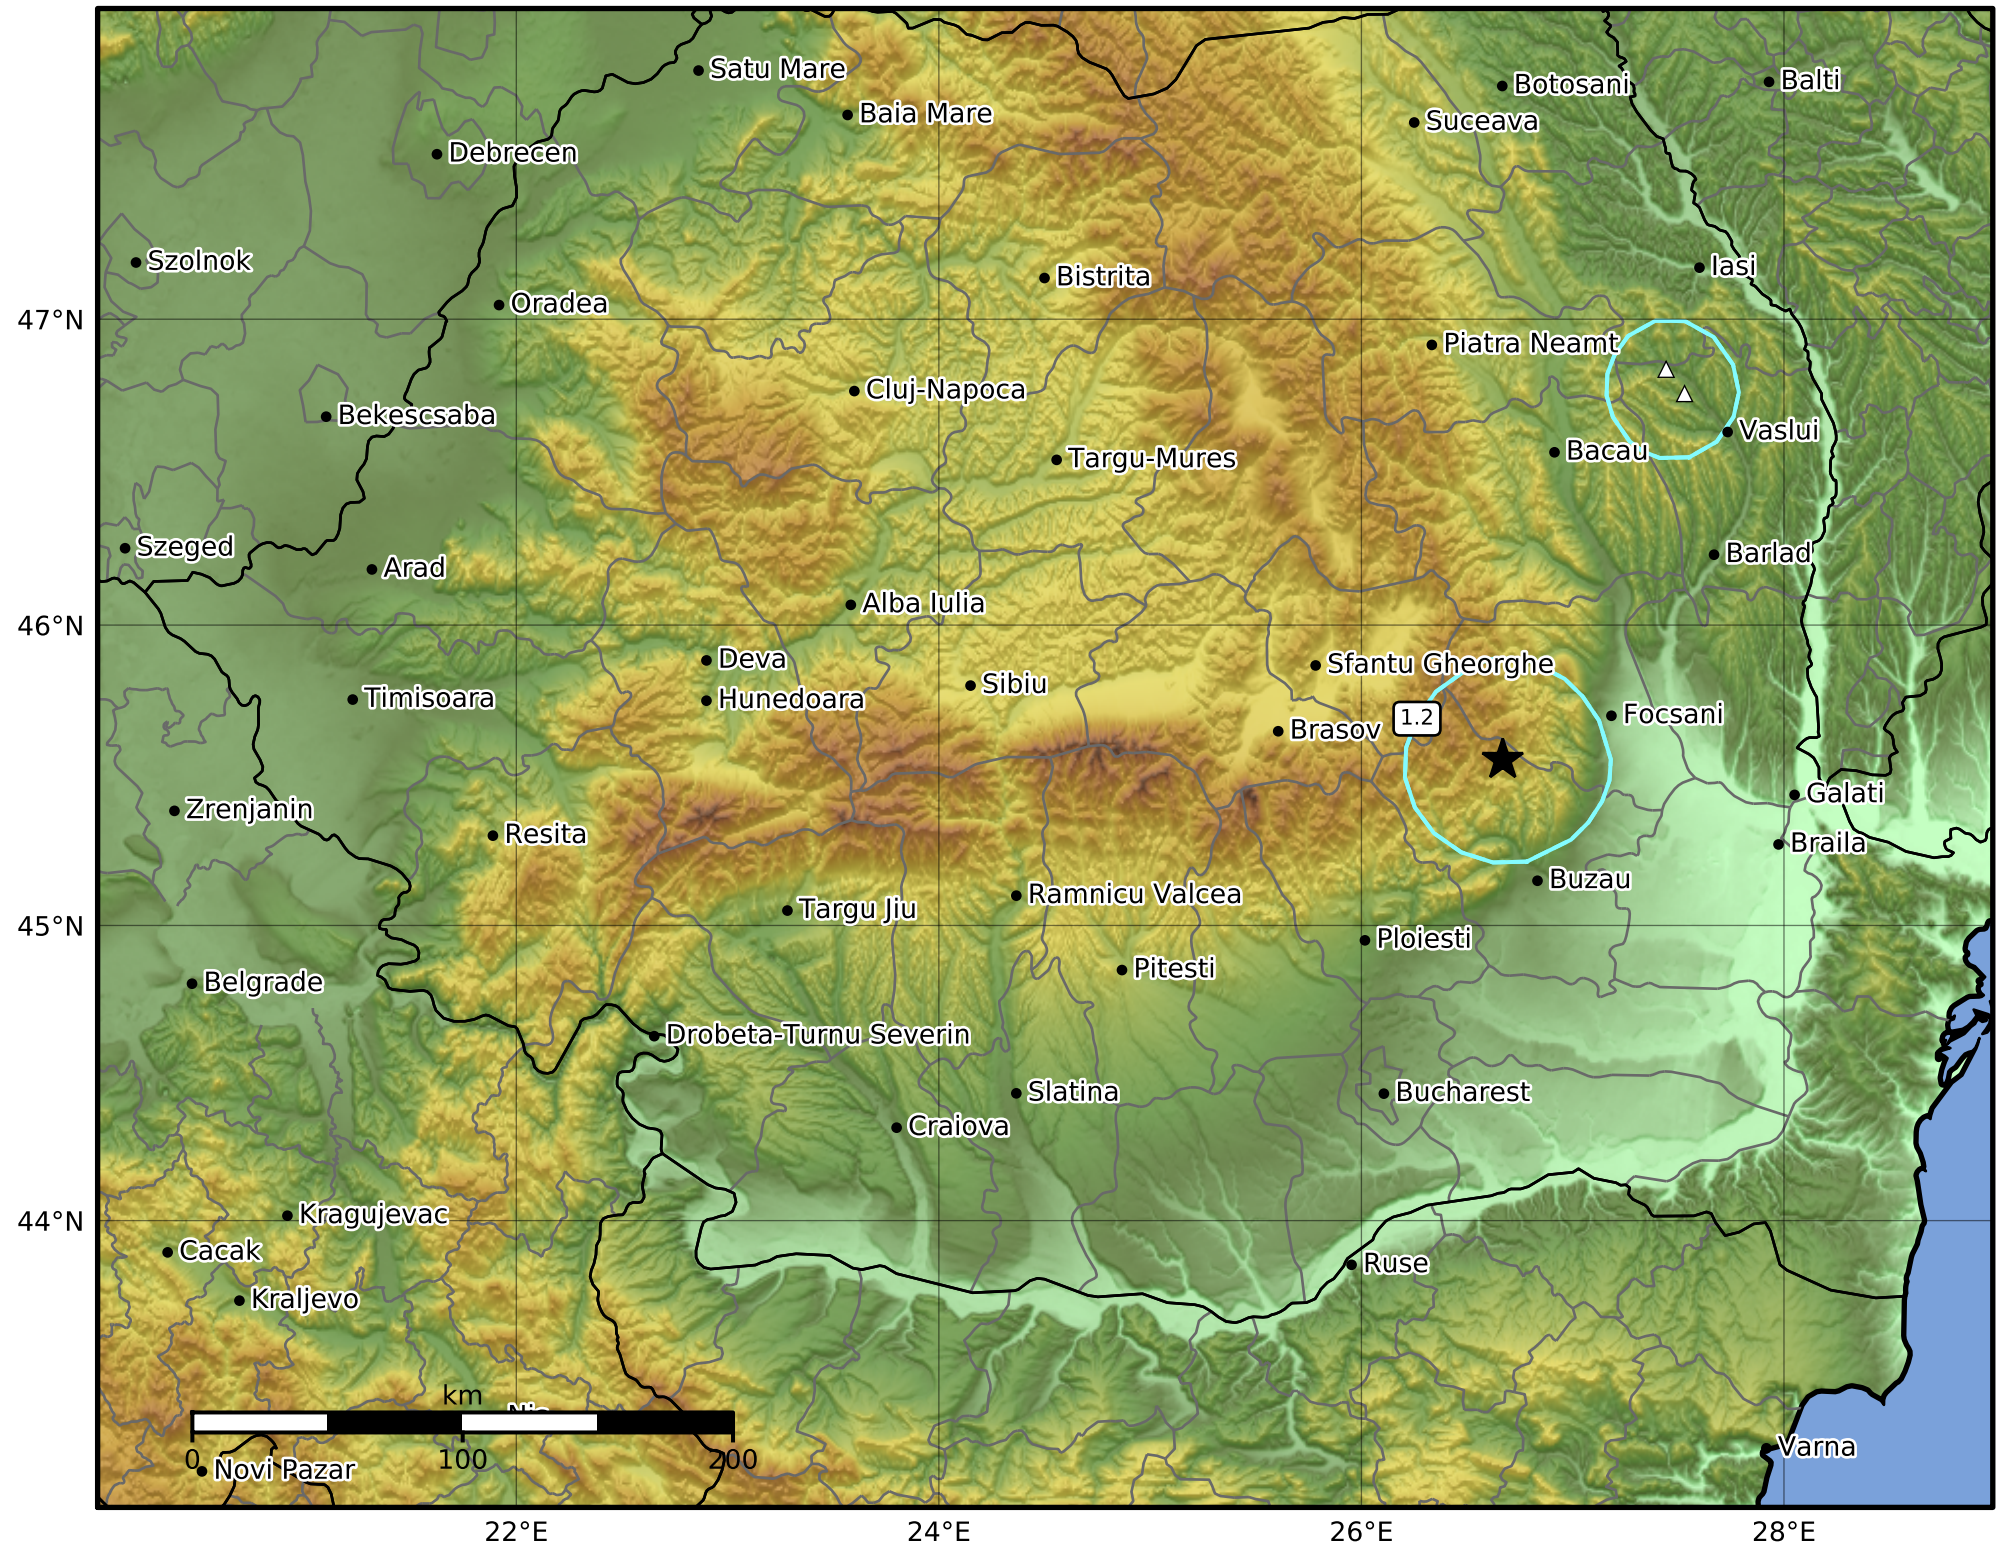

Peak Ground Velocity Map
 INFP ShakeMap: Zona seismica Vrancea - Buzau
 Jun 30, 2021 06:46:36 UTC M2.7 N45.55 E26.67 Depth: 30.0km
 ID:2021063006463648

Scale based on Worden et al. (2012)

Version 1: Processed 2021-10-28T06:29:15Z

△ Seismic Instrument ○ Macro seismic Observation ★ Epicenter