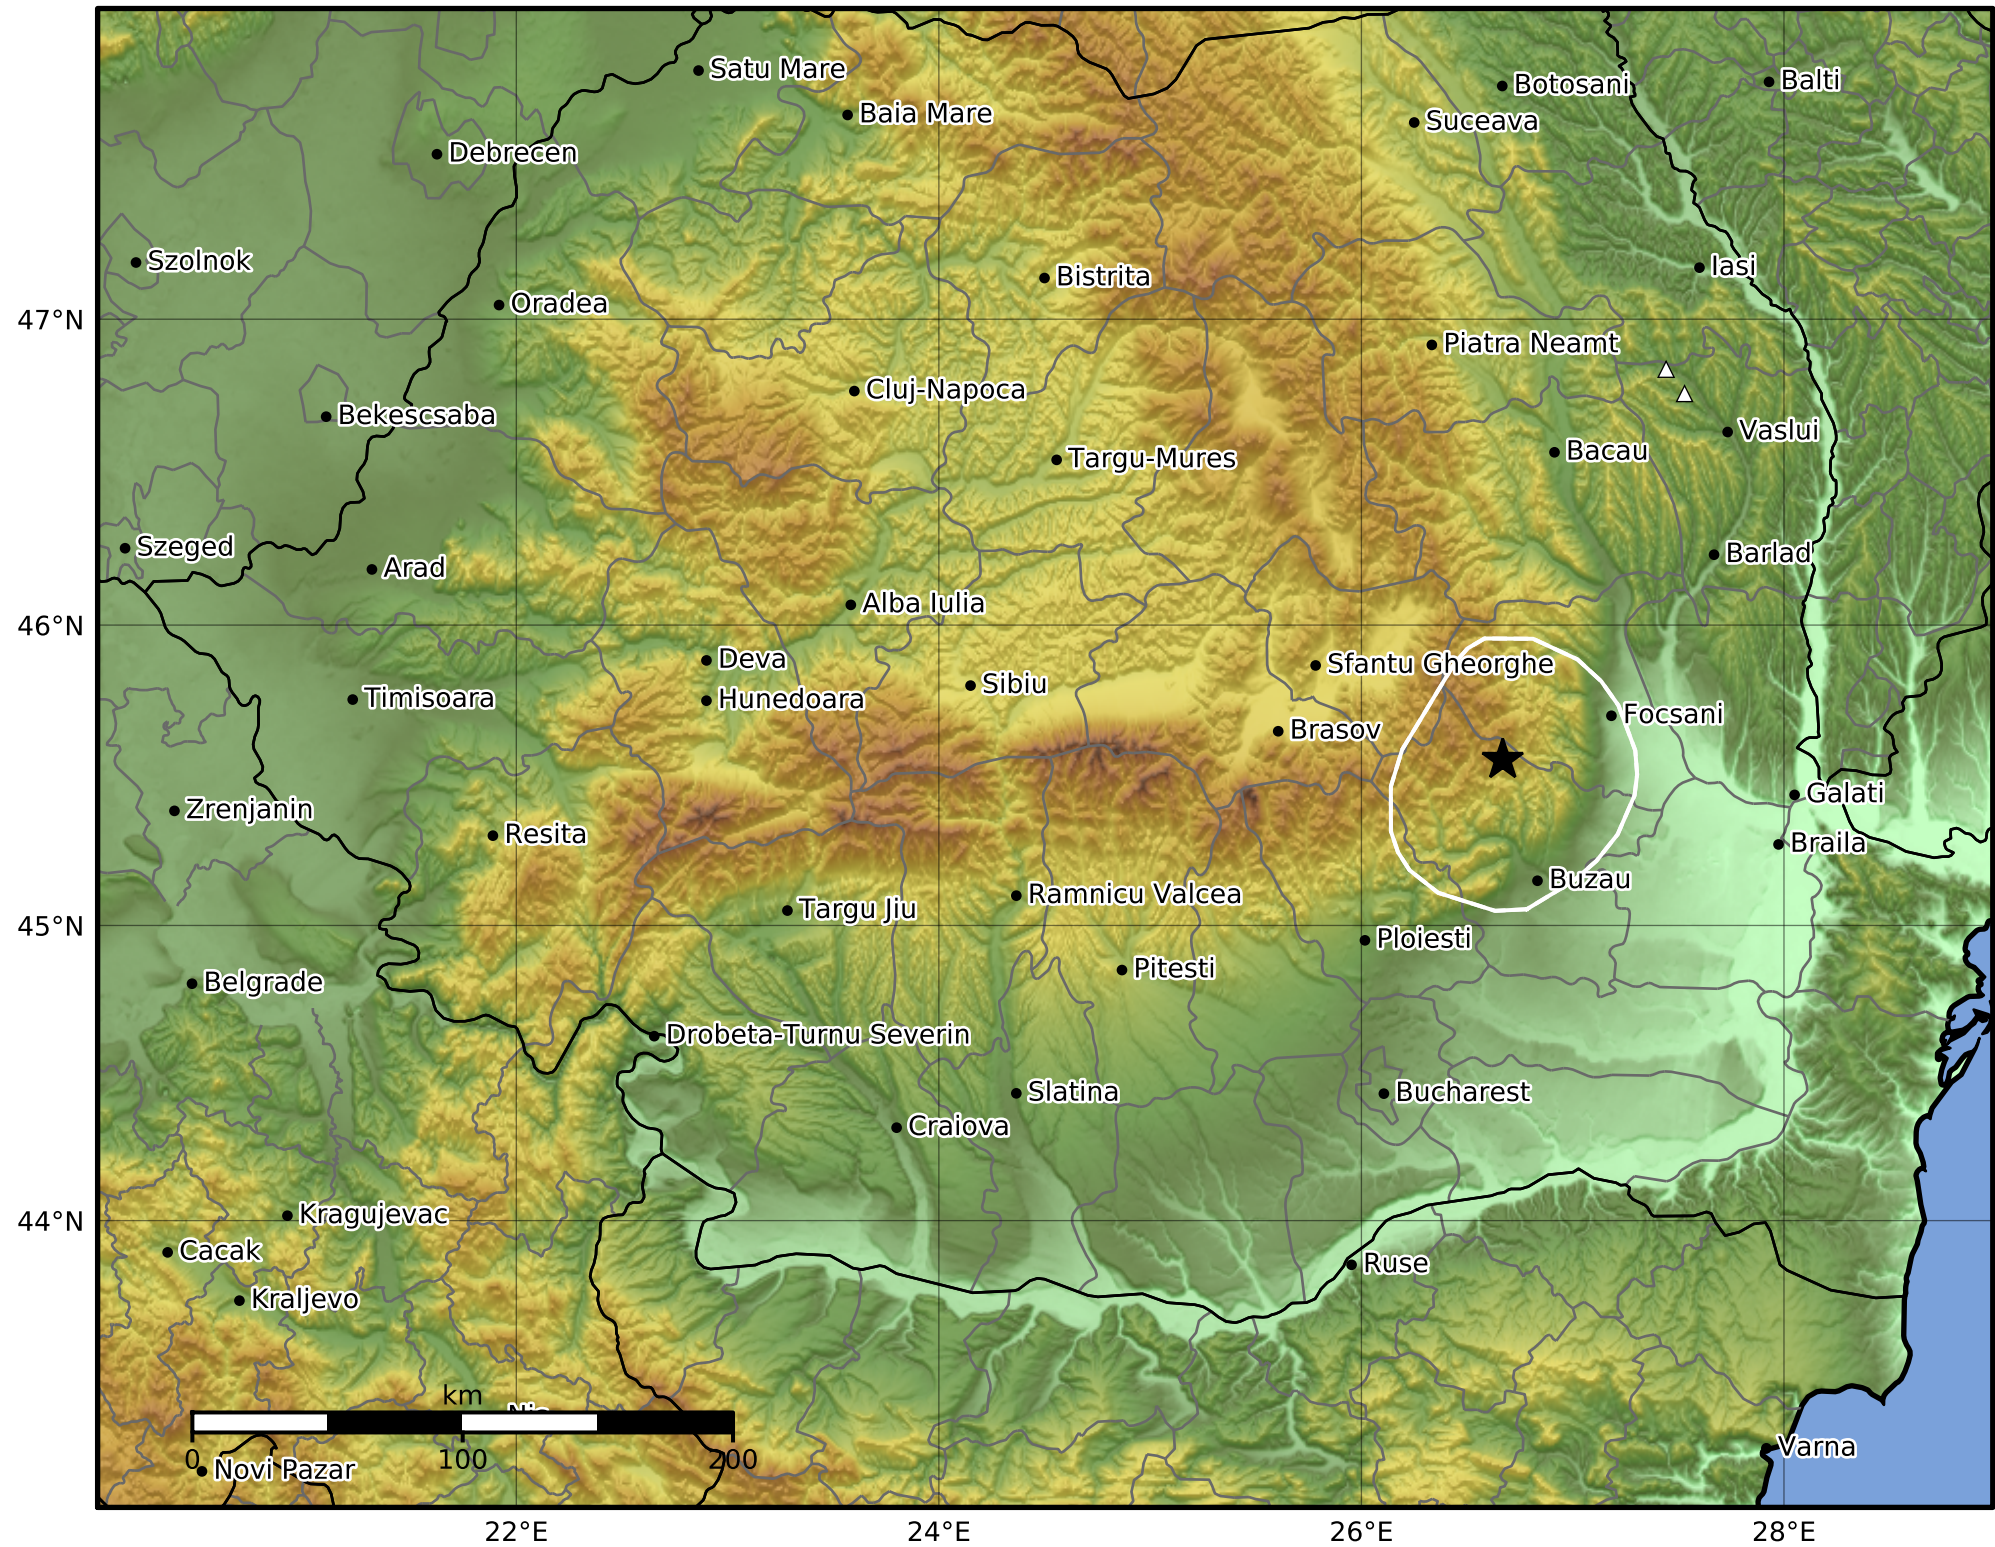

0.3 Second Peak Spectral Acceleration Map
 INFP ShakeMap: Zona seismica Vrancea - Buzau
 Jun 30, 2021 06:46:36 UTC M2.7 N45.55 E26.67 Depth: 30.0km
 ID:2021063006463648

Scale based on Worden et al. (2012)

Version 1: Processed 2021-10-28T06:29:15Z

△ Seismic Instrument ○ Macro seismic Observation ★ Epicenter