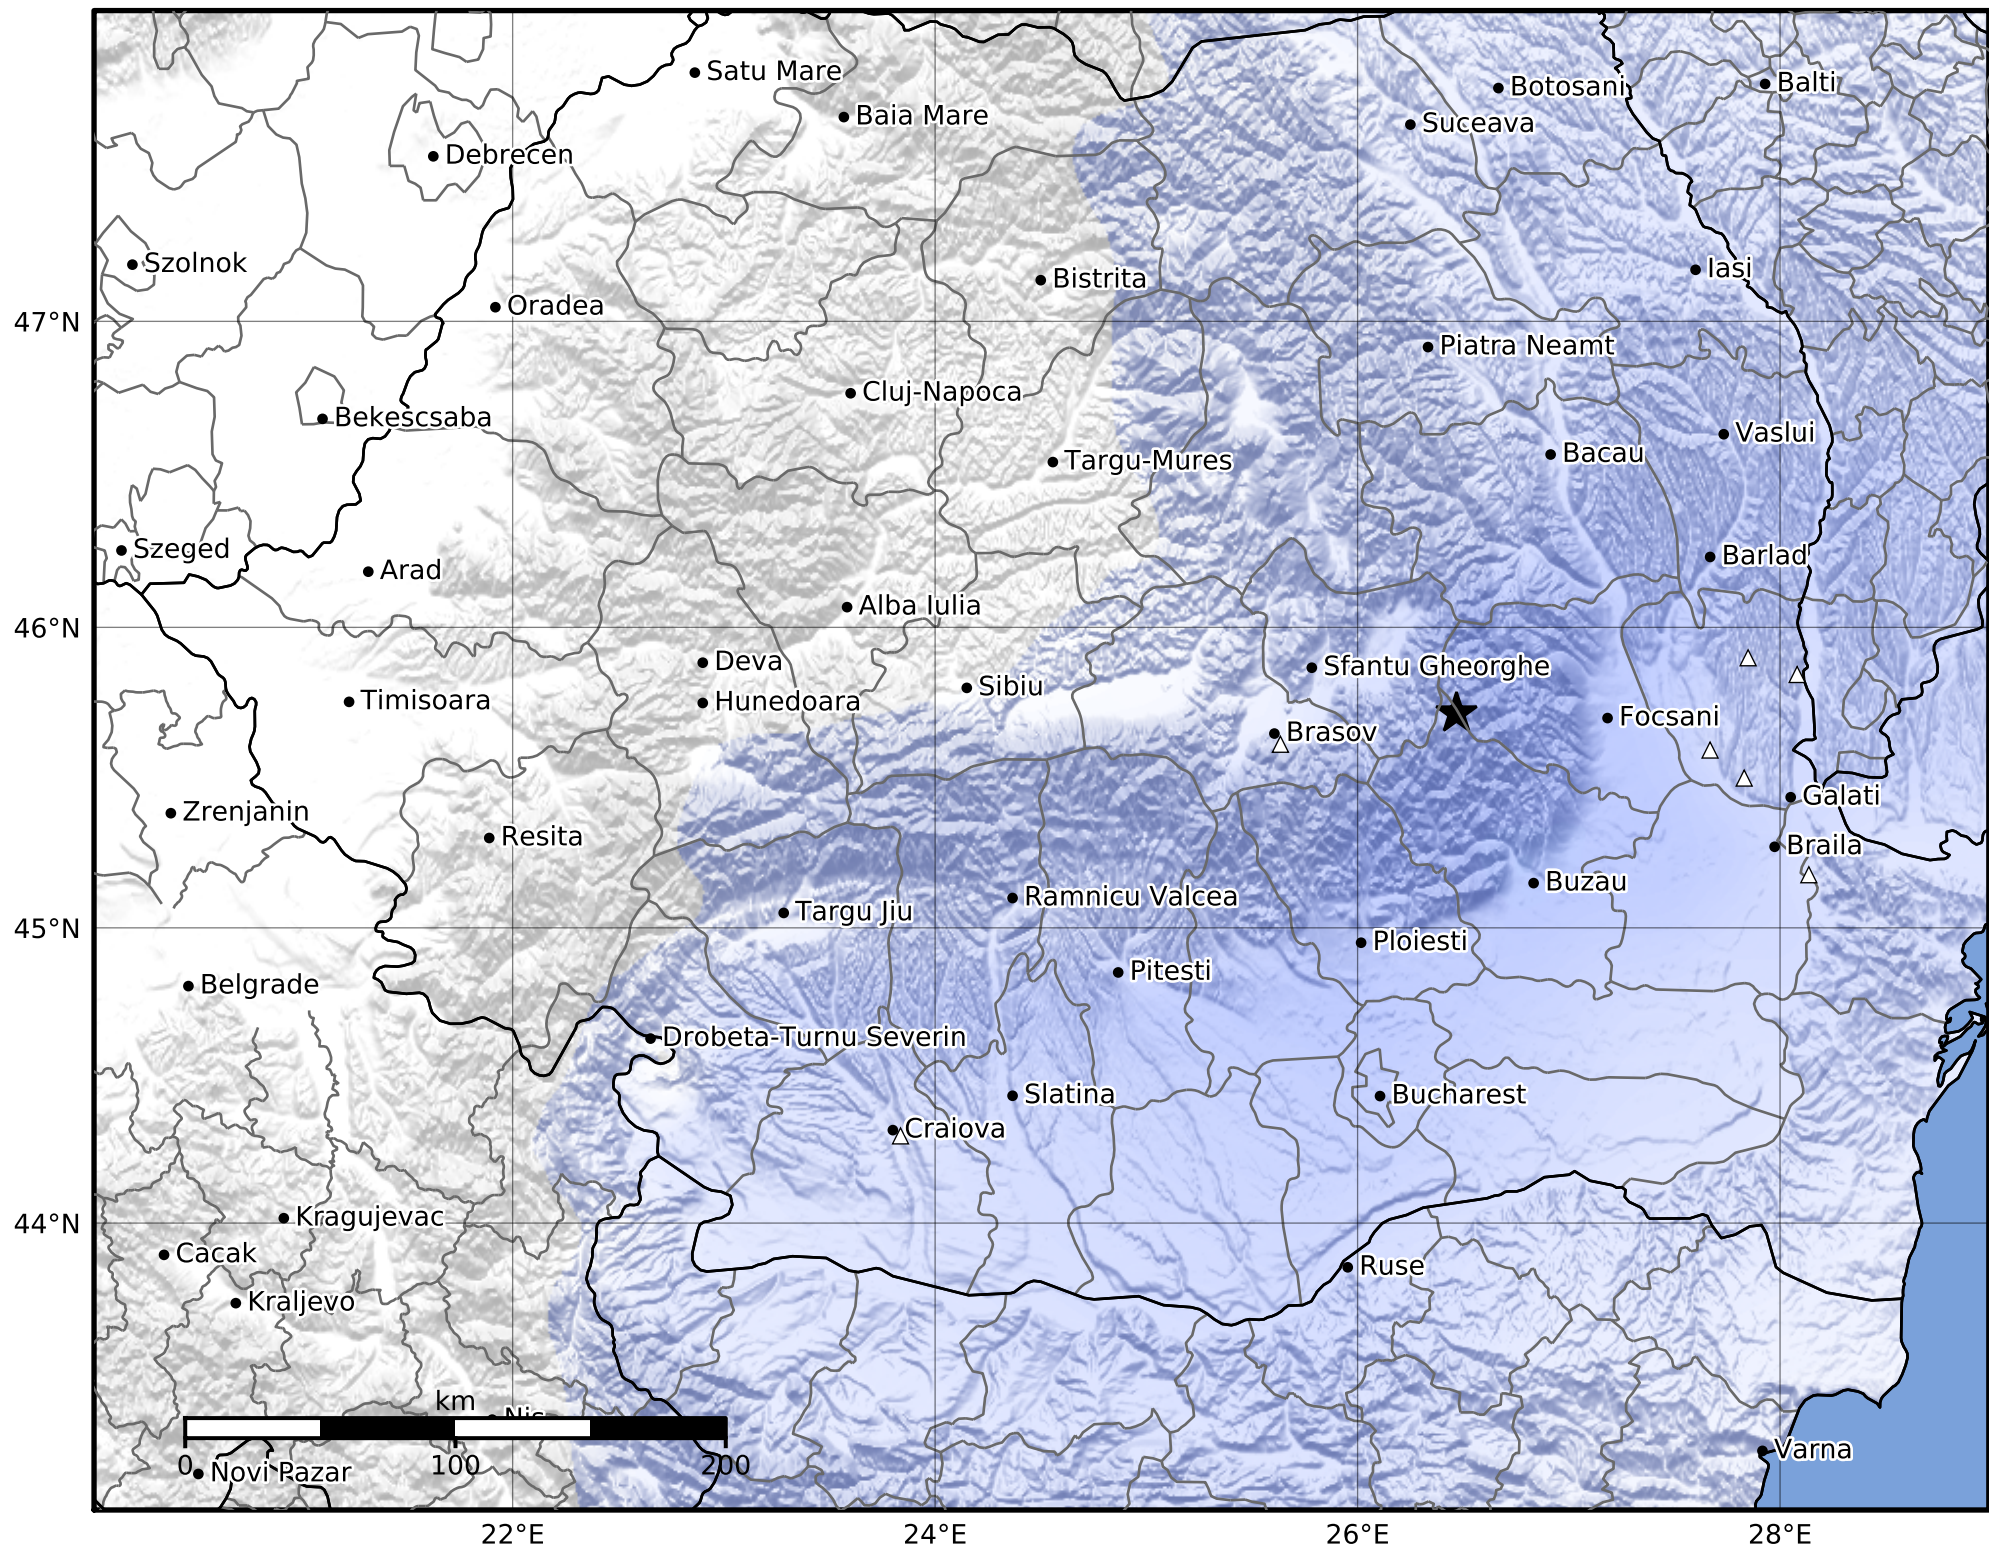

Macroseismic Intensity Map
 INFP ShakeMap: Zona seismică Vrancea - Vrancea
 Oct 15, 2021 03:06:54 UTC M3.6 N45.72 E26.47 Depth: 140.0km
 ID:2021101503065401

SHAKING	Not felt	Weak	Light	Moderate	Strong	Very strong	Severe	Violent	Extreme
DAMAGE	None	None	None	Very light	Light	Moderate	Moderate/heavy	Heavy	Very heavy
PGA(%g)	<0.05	0.3	2.76	6.2	11.5	21.5	40.1	74.7	>139
PGV(cm/s)	<0.02	0.13	1.41	4.65	9.64	20	41.4	85.8	>178
INTENSITY	I	II-III	IV	V	VI	VII	VIII	IX	X+

Scale based on Worden et al. (2012)

Version 8: Processed 2021-11-11T13:14:19Z

△ Seismic Instrument

○ Macroseismic Observation

★ Epicenter