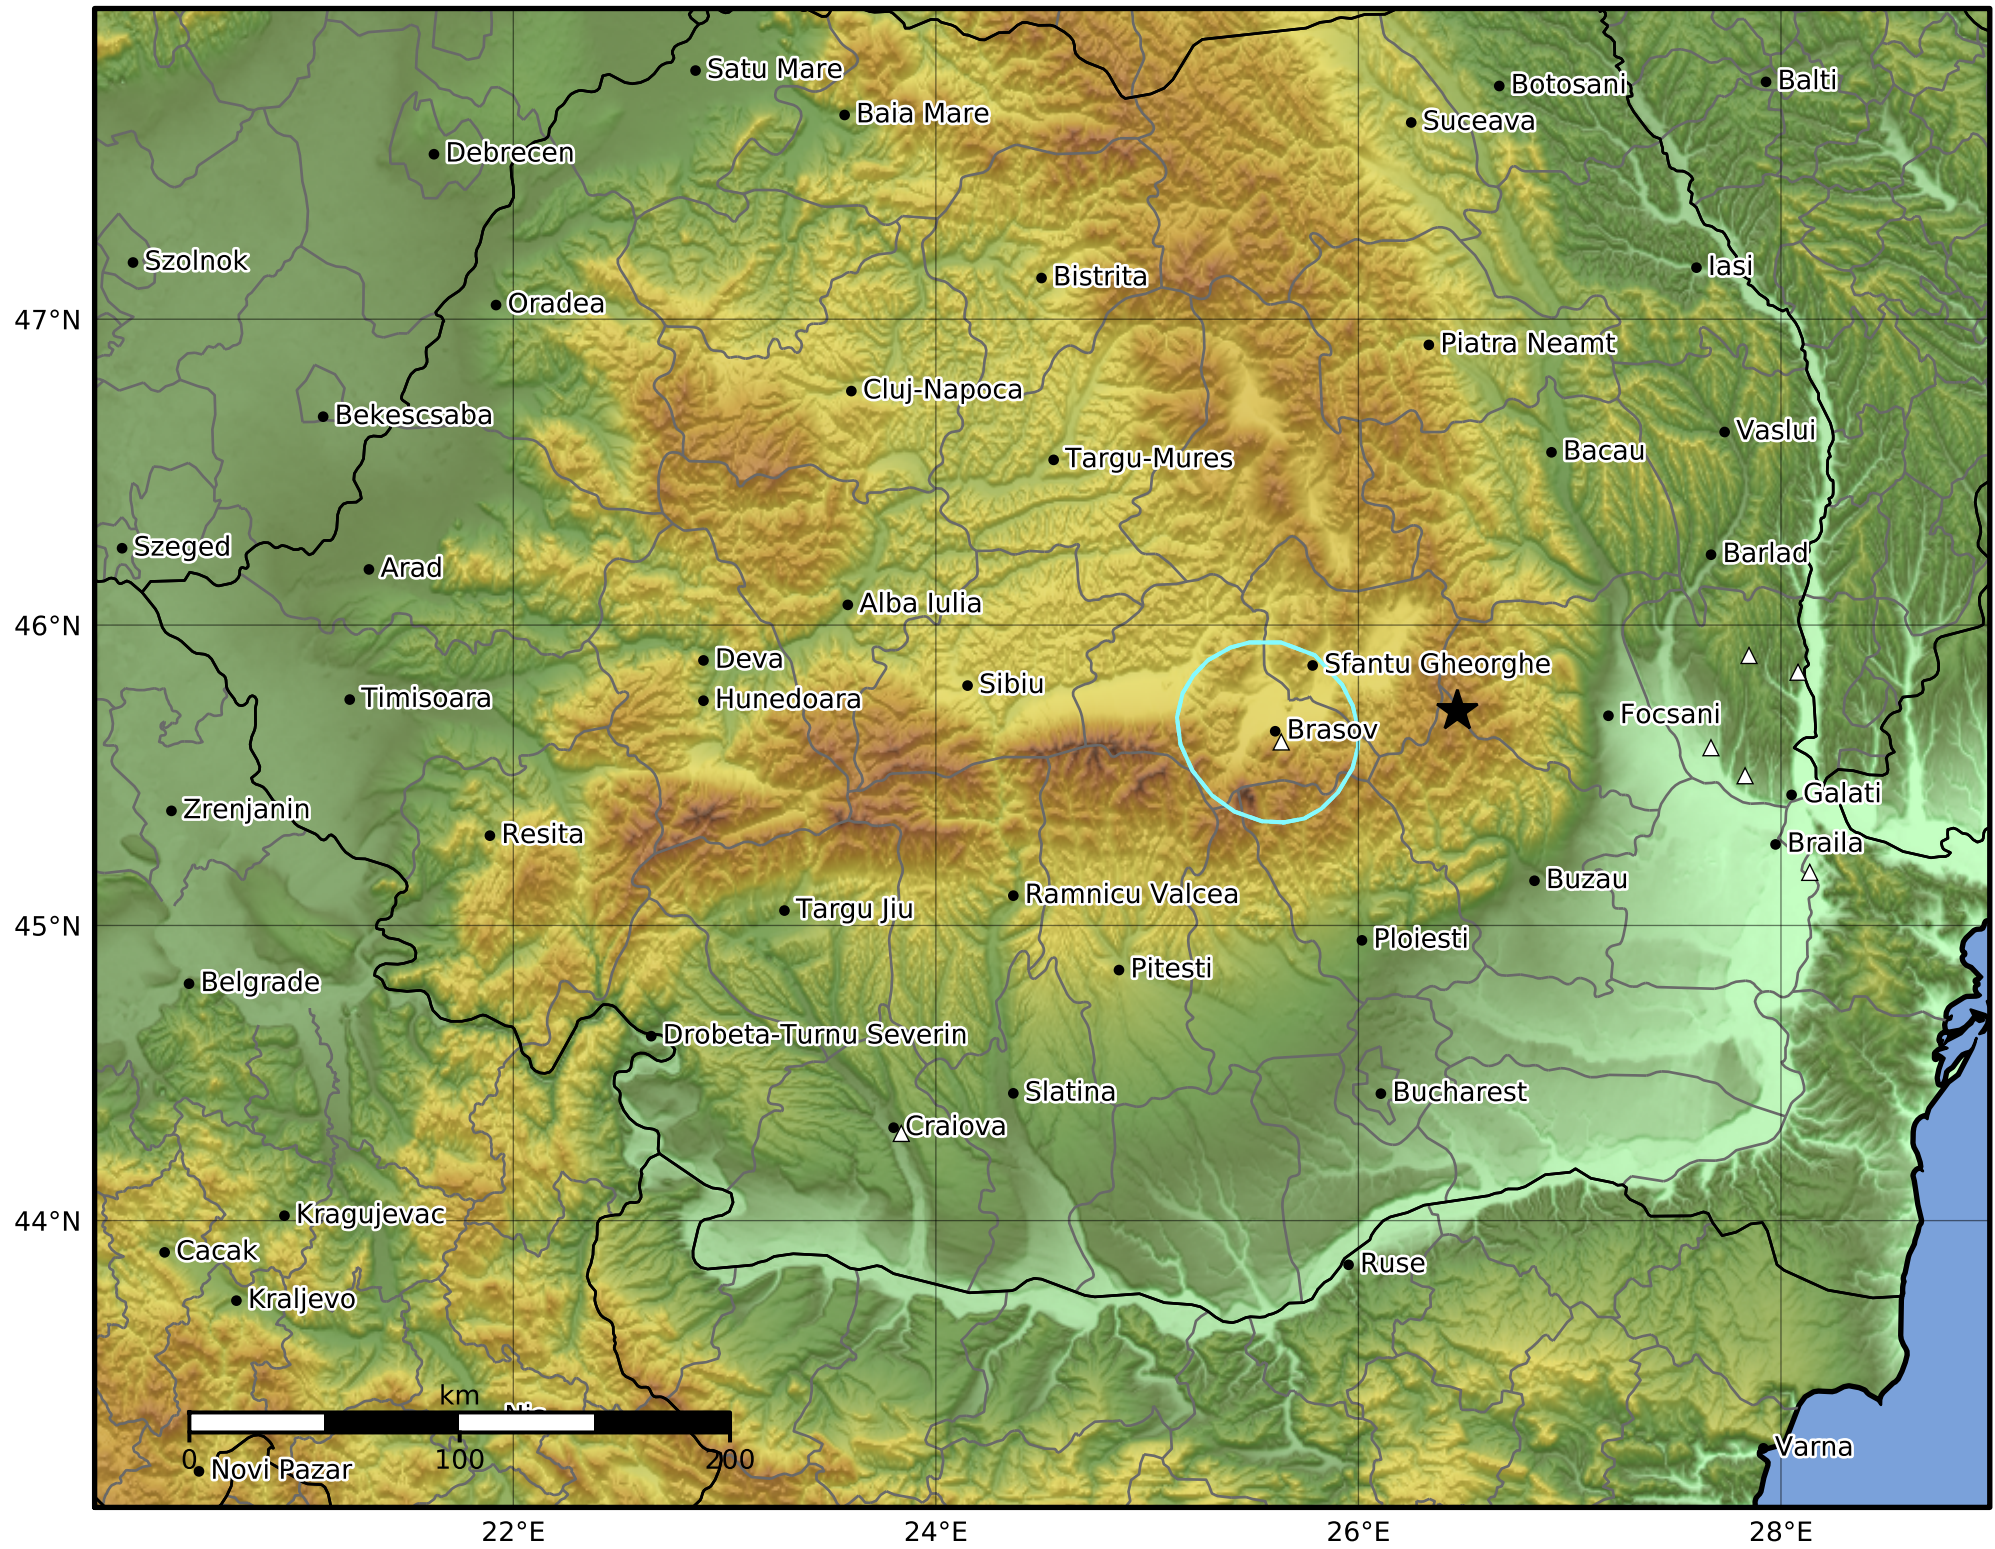

Peak Ground Velocity Map
 INFP ShakeMap: Zona seismică Vrancea - Vrancea
 Oct 15, 2021 03:06:54 UTC M3.6 N45.72 E26.47 Depth: 140.0km
 ID:2021101503065401

Scale based on Worden et al. (2012)

Version 8: Processed 2021-11-11T13:14:19Z

△ Seismic Instrument ○ Macro seismic Observation ★ Epicenter