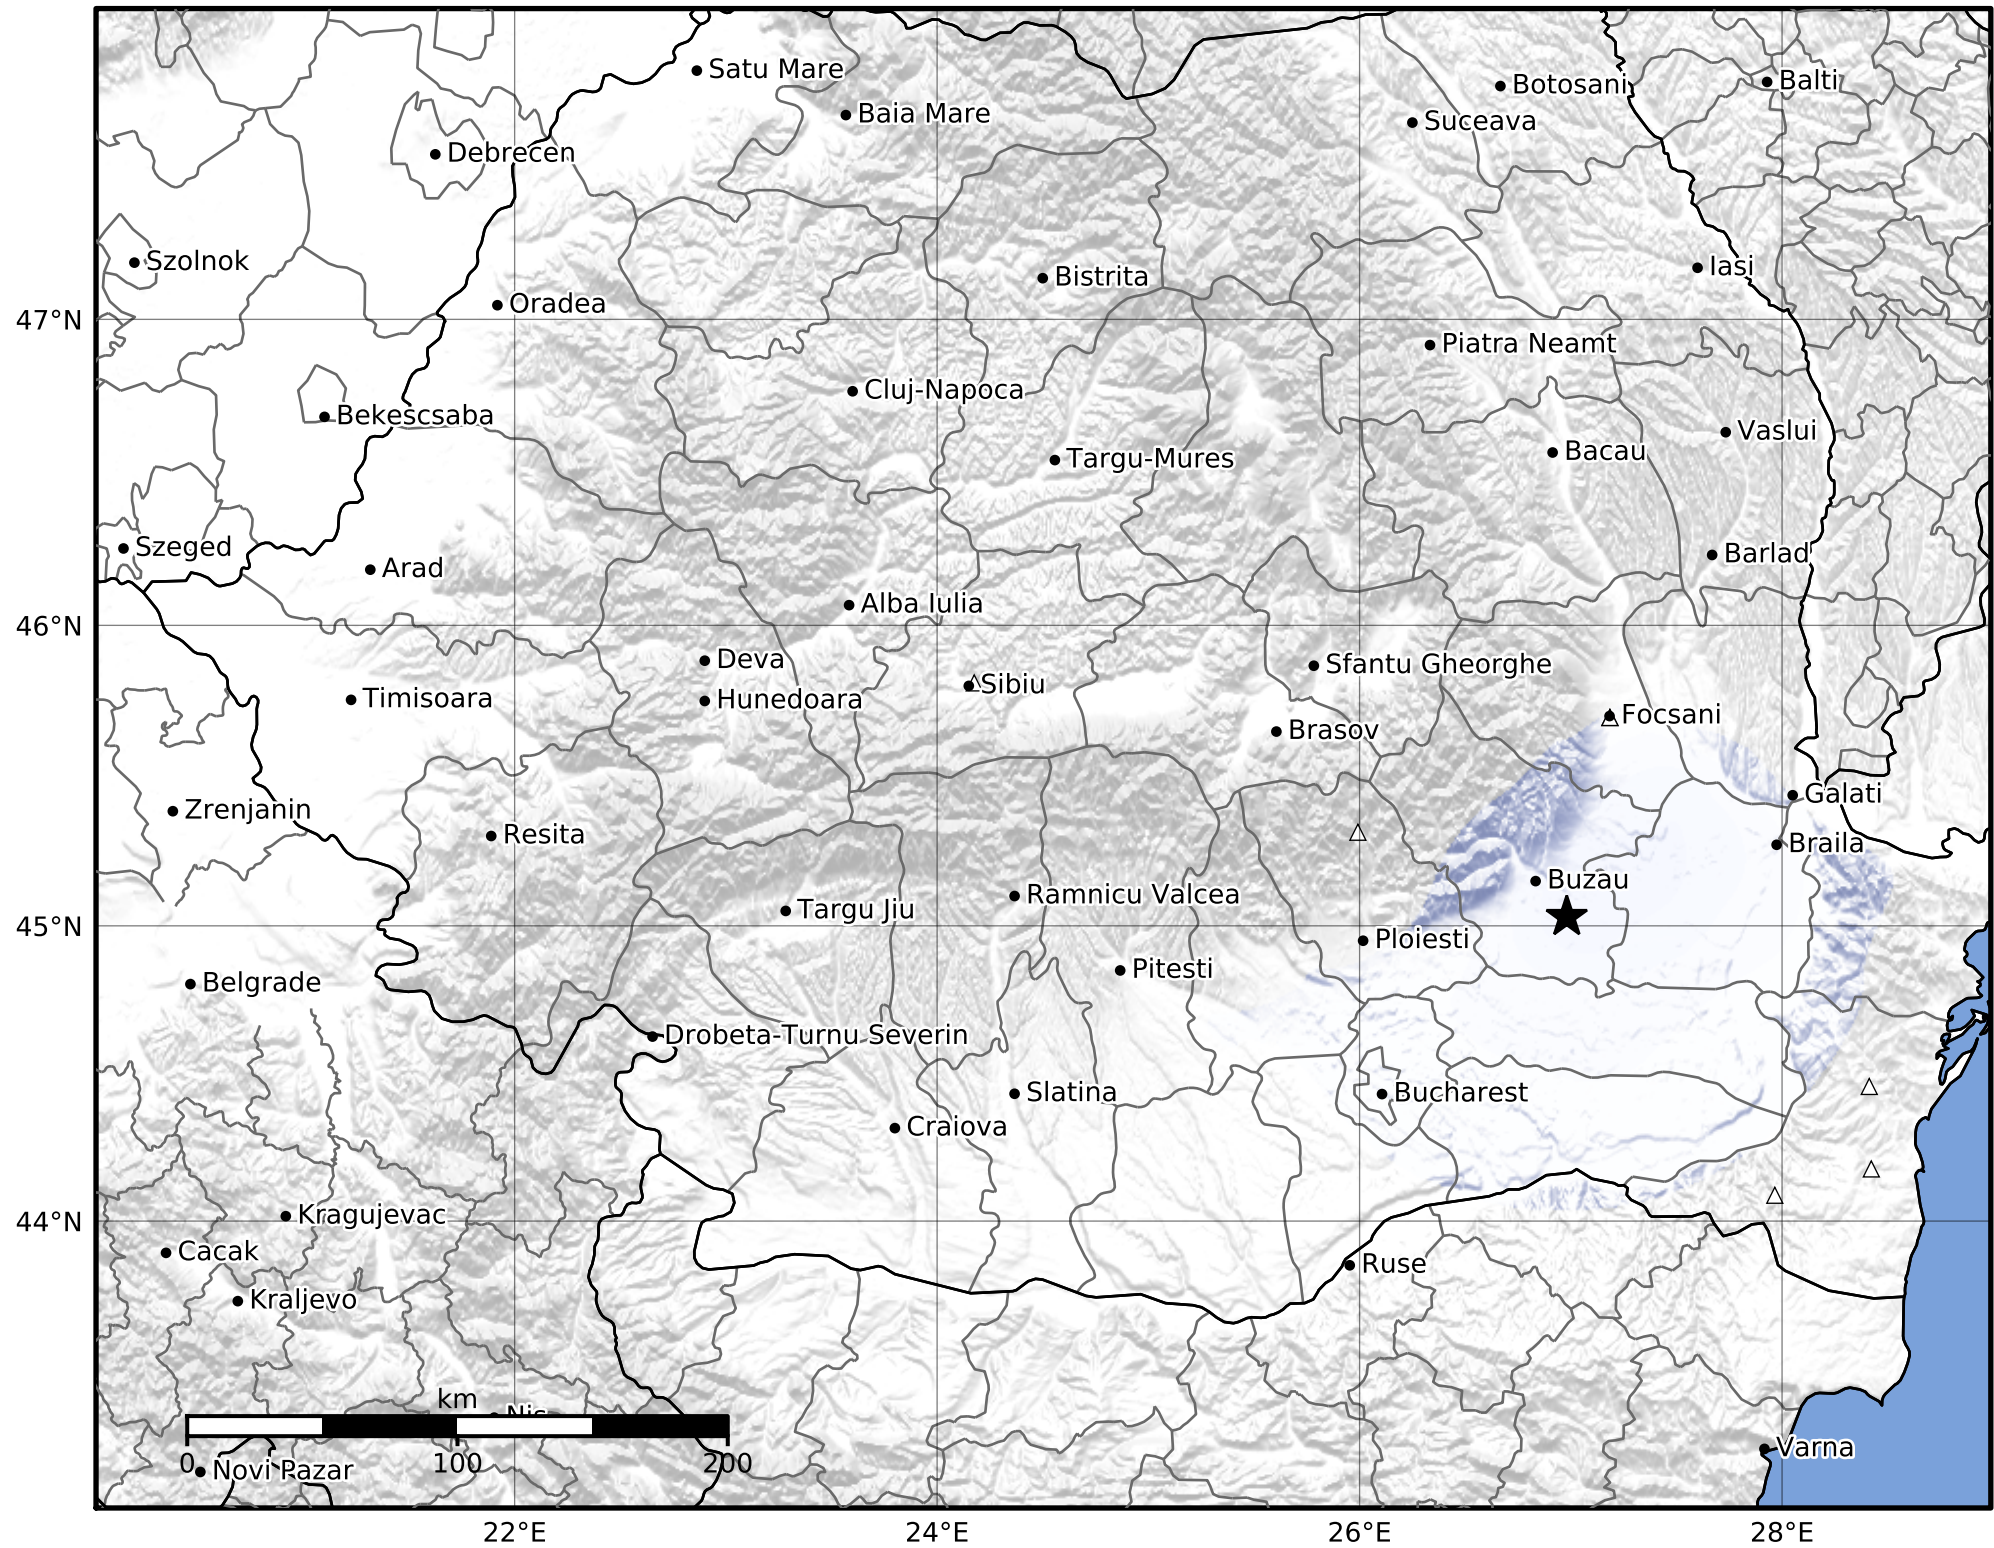

Macroseismic Intensity Map
 INFP ShakeMap: Muntenia - Buzau
 Oct 20, 2021 21:29:22 UTC M2.0 N45.03 E26.98 Depth: 15.0km
 ID:2021102021292257

SHAKING	Not felt	Weak	Light	Moderate	Strong	Very strong	Severe	Violent	Extreme
DAMAGE	None	None	None	Very light	Light	Moderate	Moderate/heavy	Heavy	Very heavy
PGA(%g)	<0.05	0.3	2.76	6.2	11.5	21.5	40.1	74.7	>139
PGV(cm/s)	<0.02	0.13	1.41	4.65	9.64	20	41.4	85.8	>178
INTENSITY	I	II-III	IV	V	VI	VII	VIII	IX	X+

Scale based on Worden et al. (2012)

Version 1: Processed 2021-10-27T13:40:03Z

△ Seismic Instrument ○ Macroseismic Observation ★ Epicenter