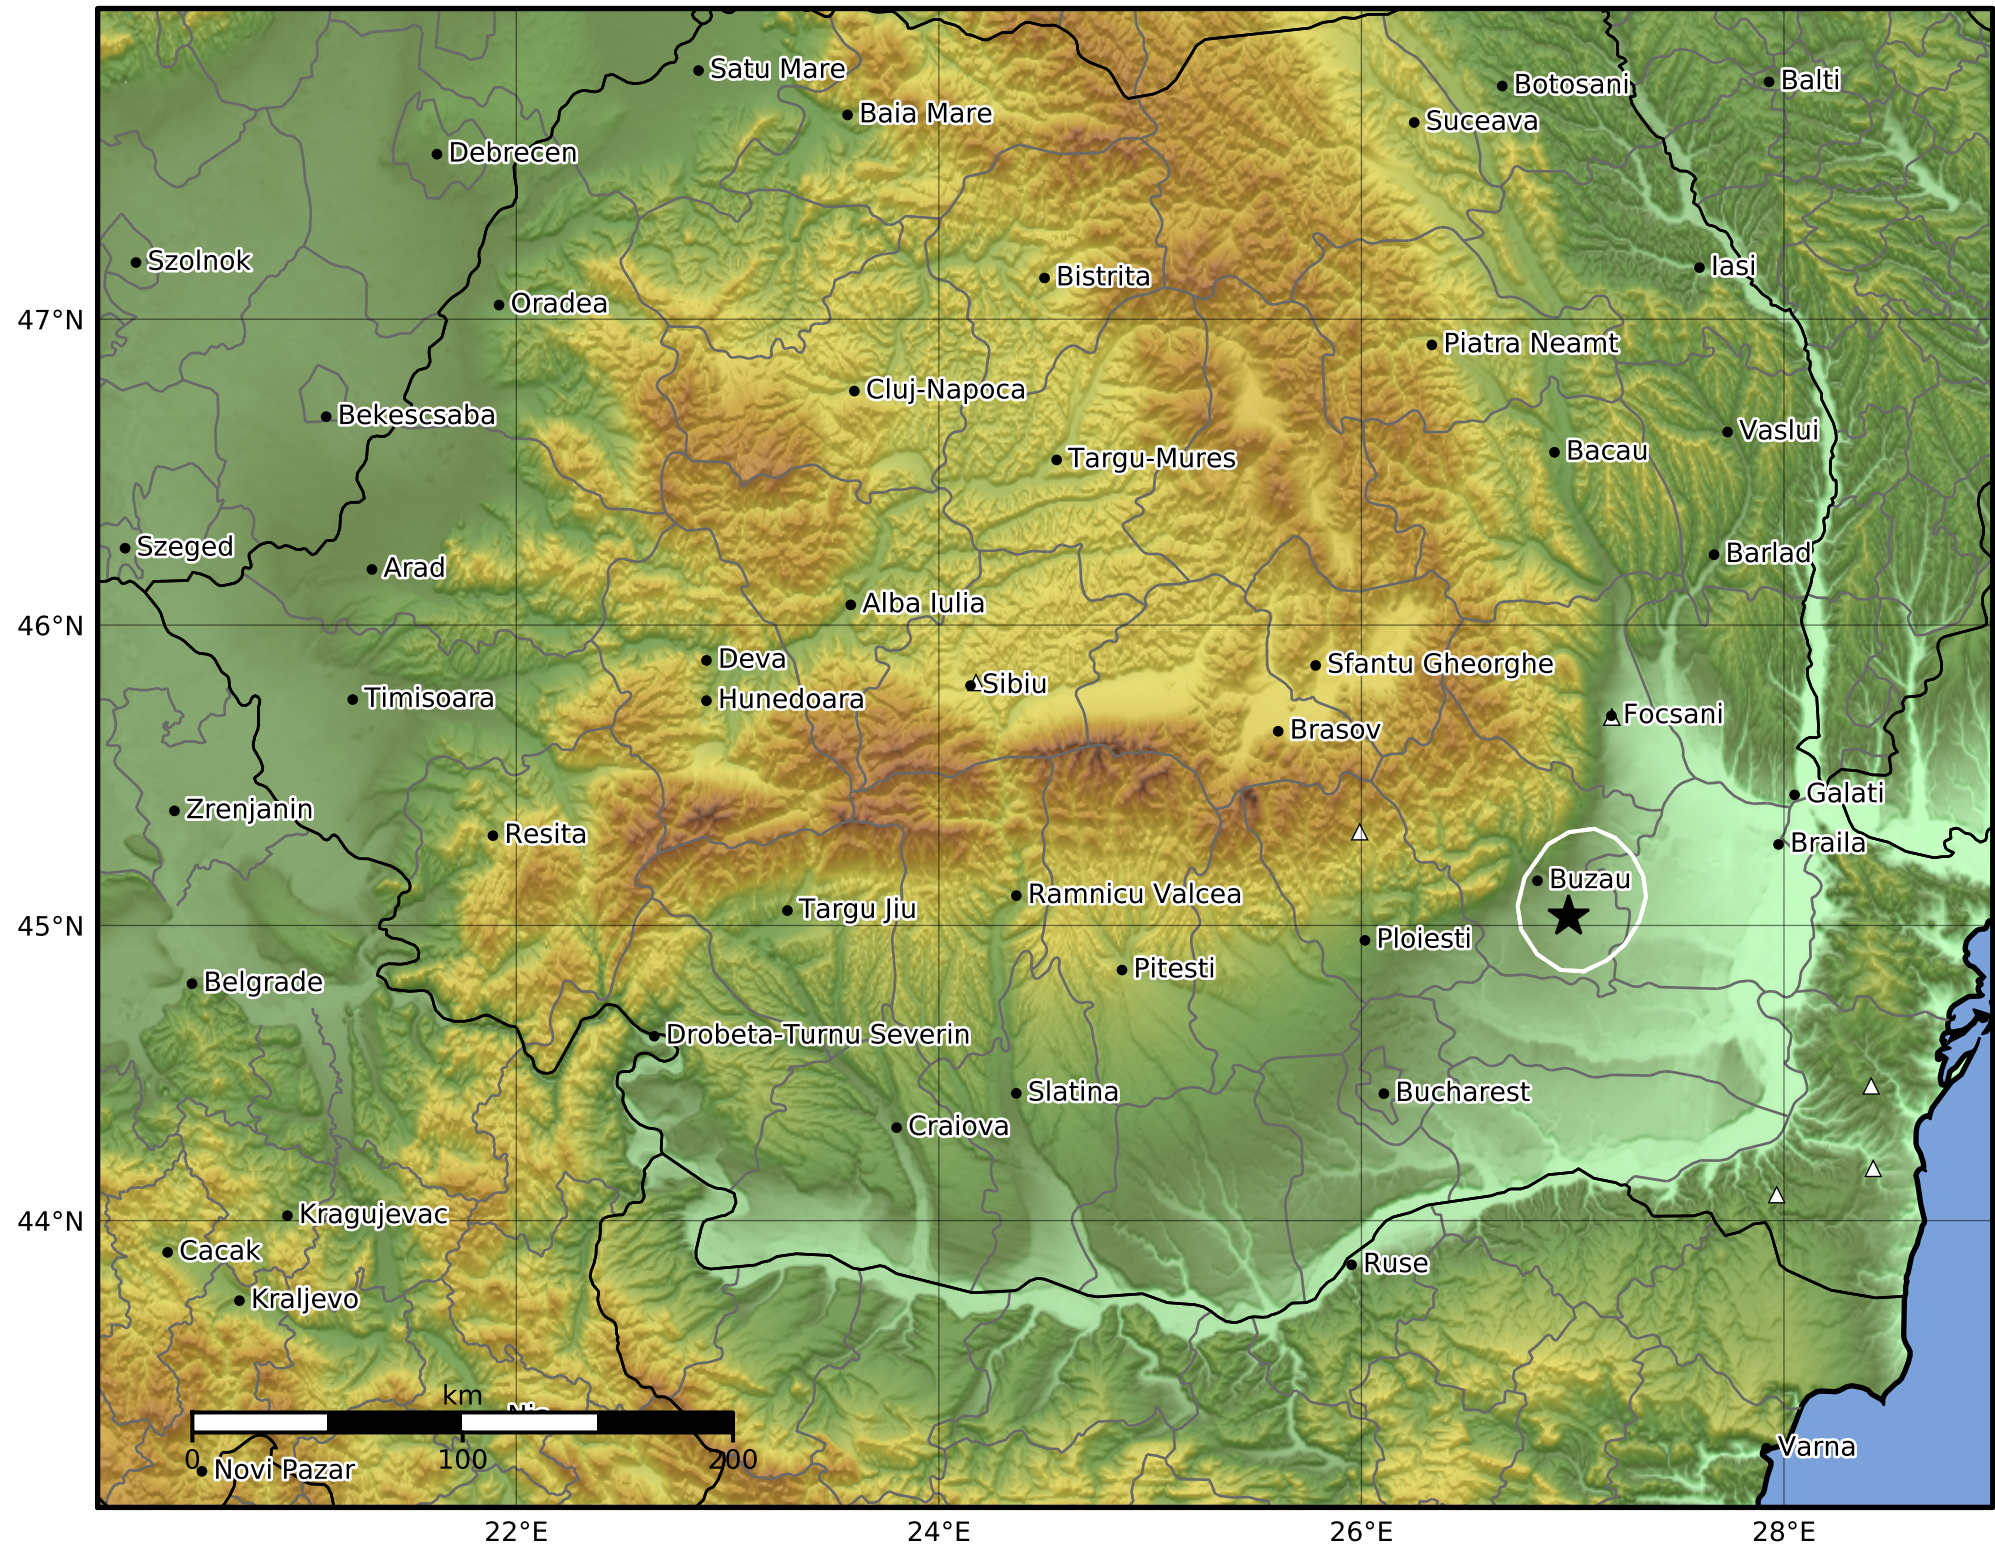

Peak Ground Acceleration Map  
 INFP ShakeMap: Muntenia - Buzau  
 Oct 20, 2021 21:29:22 UTC M2.0 N45.03 E26.98 Depth: 15.0km  
 ID:2021102021292257

Scale based on Worden et al. (2012)

Version 1: Processed 2021-10-27T13:40:03Z

△ Seismic Instrument      ○ Macroseismic Observation      ★ Epicenter