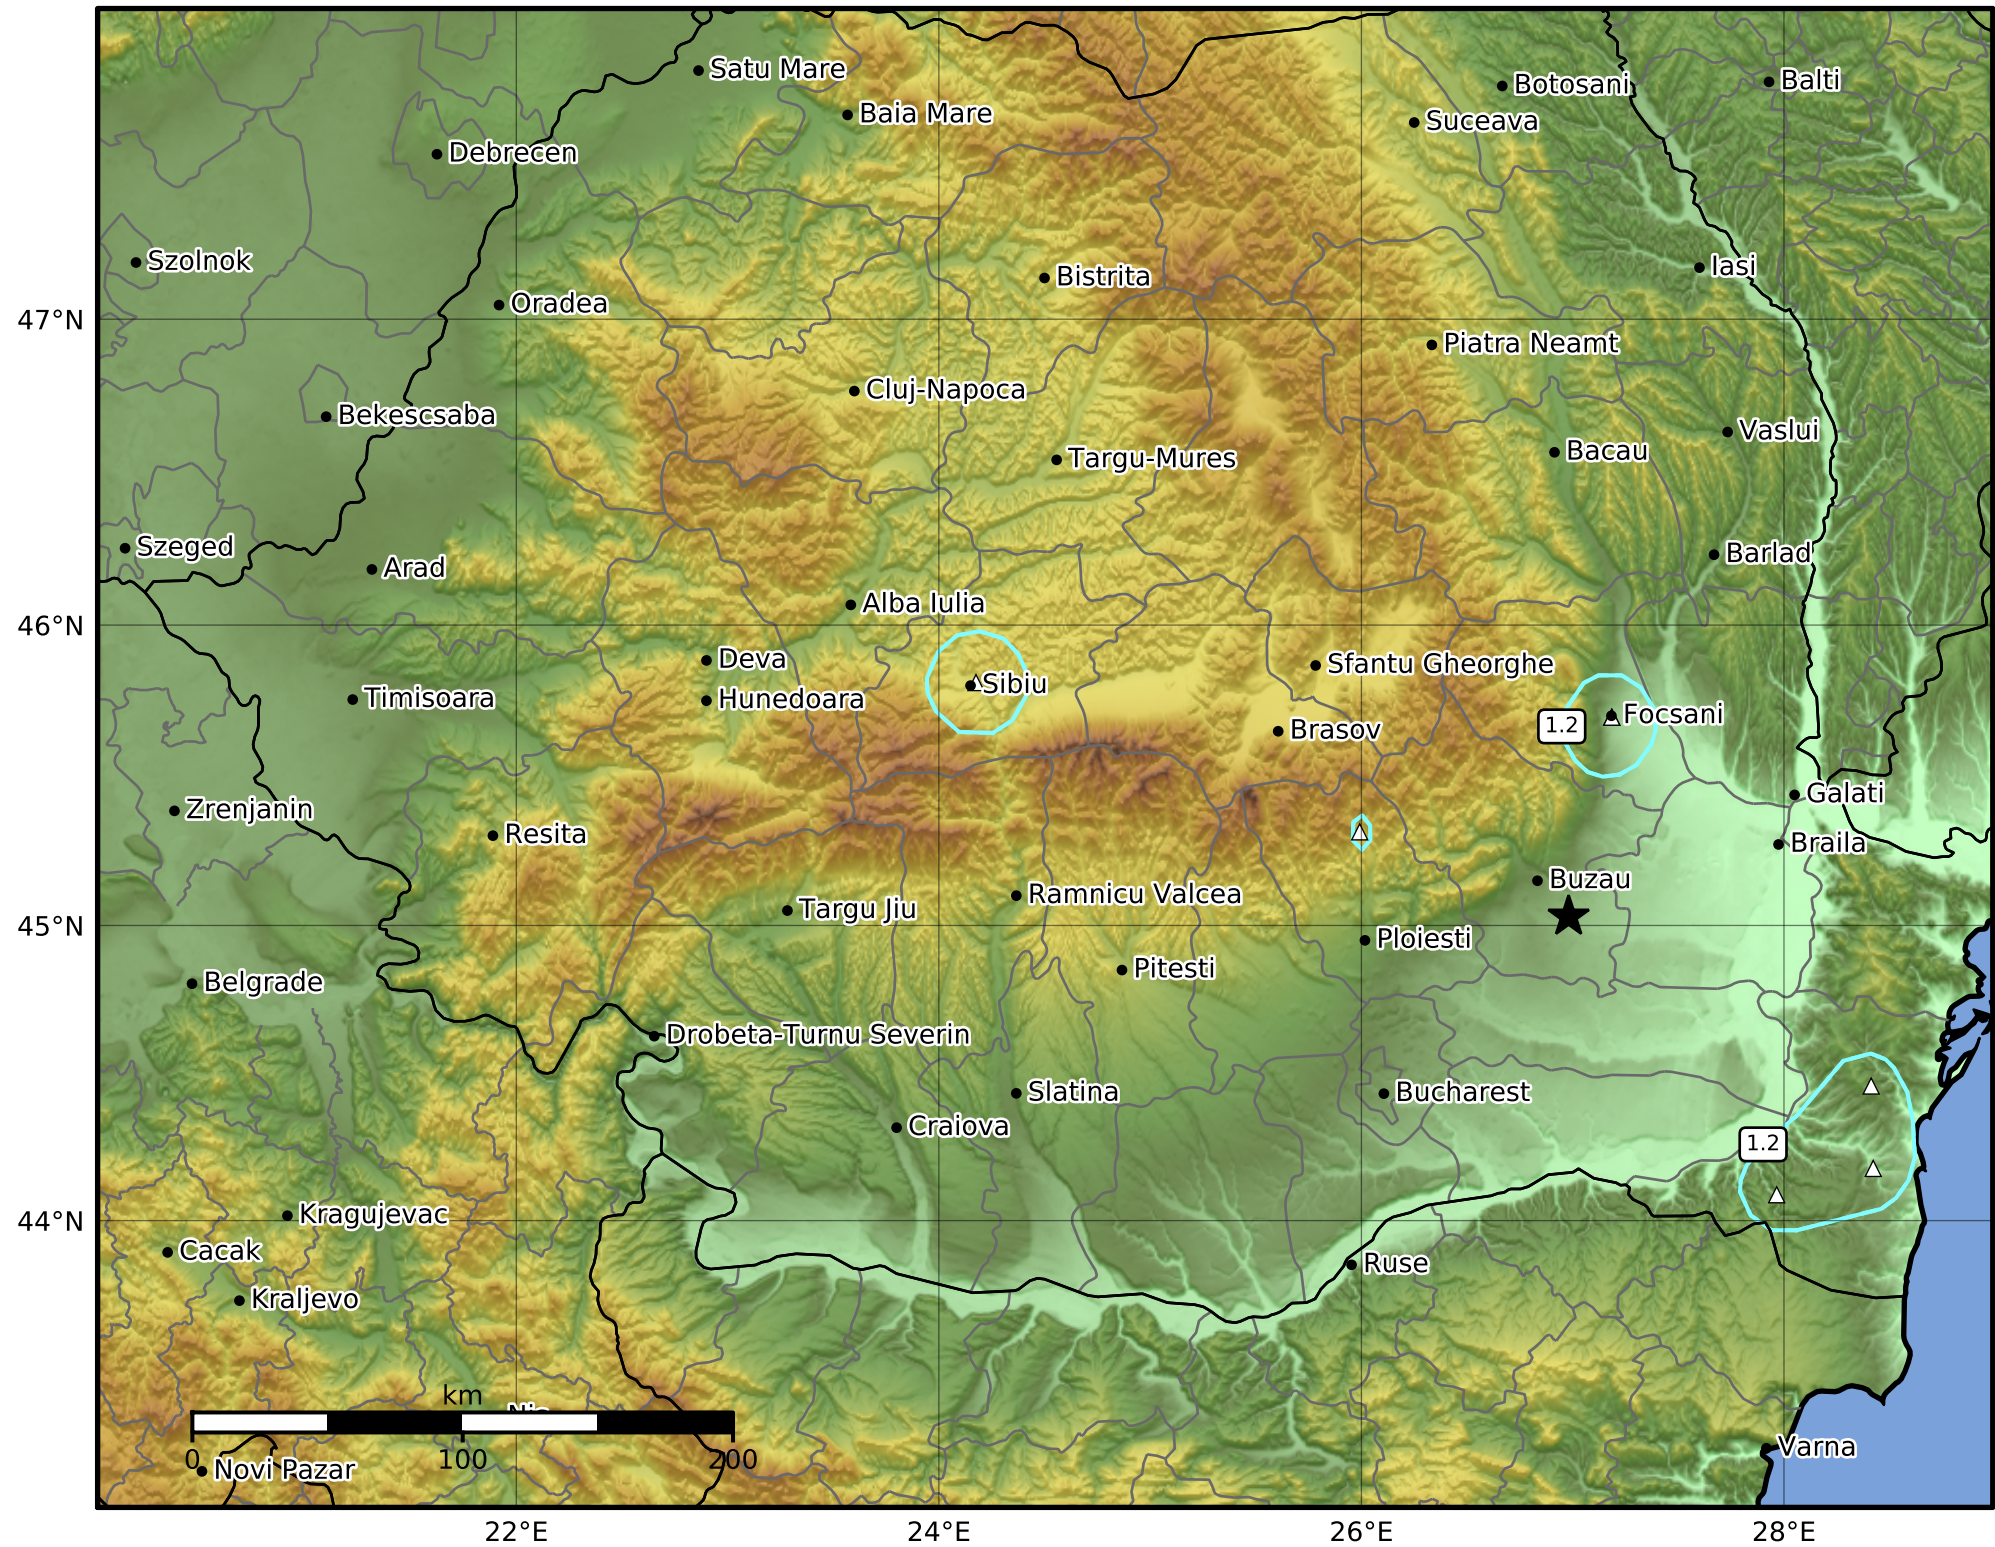

Peak Ground Velocity Map  
 INFP ShakeMap: Muntenia - Buzau  
 Oct 20, 2021 21:29:22 UTC M2.0 N45.03 E26.98 Depth: 15.0km  
 ID:2021102021292257

Scale based on Worden et al. (2012)

Version 1: Processed 2021-10-27T13:40:03Z

△ Seismic Instrument      ○ Macroseismic Observation      ★ Epicenter