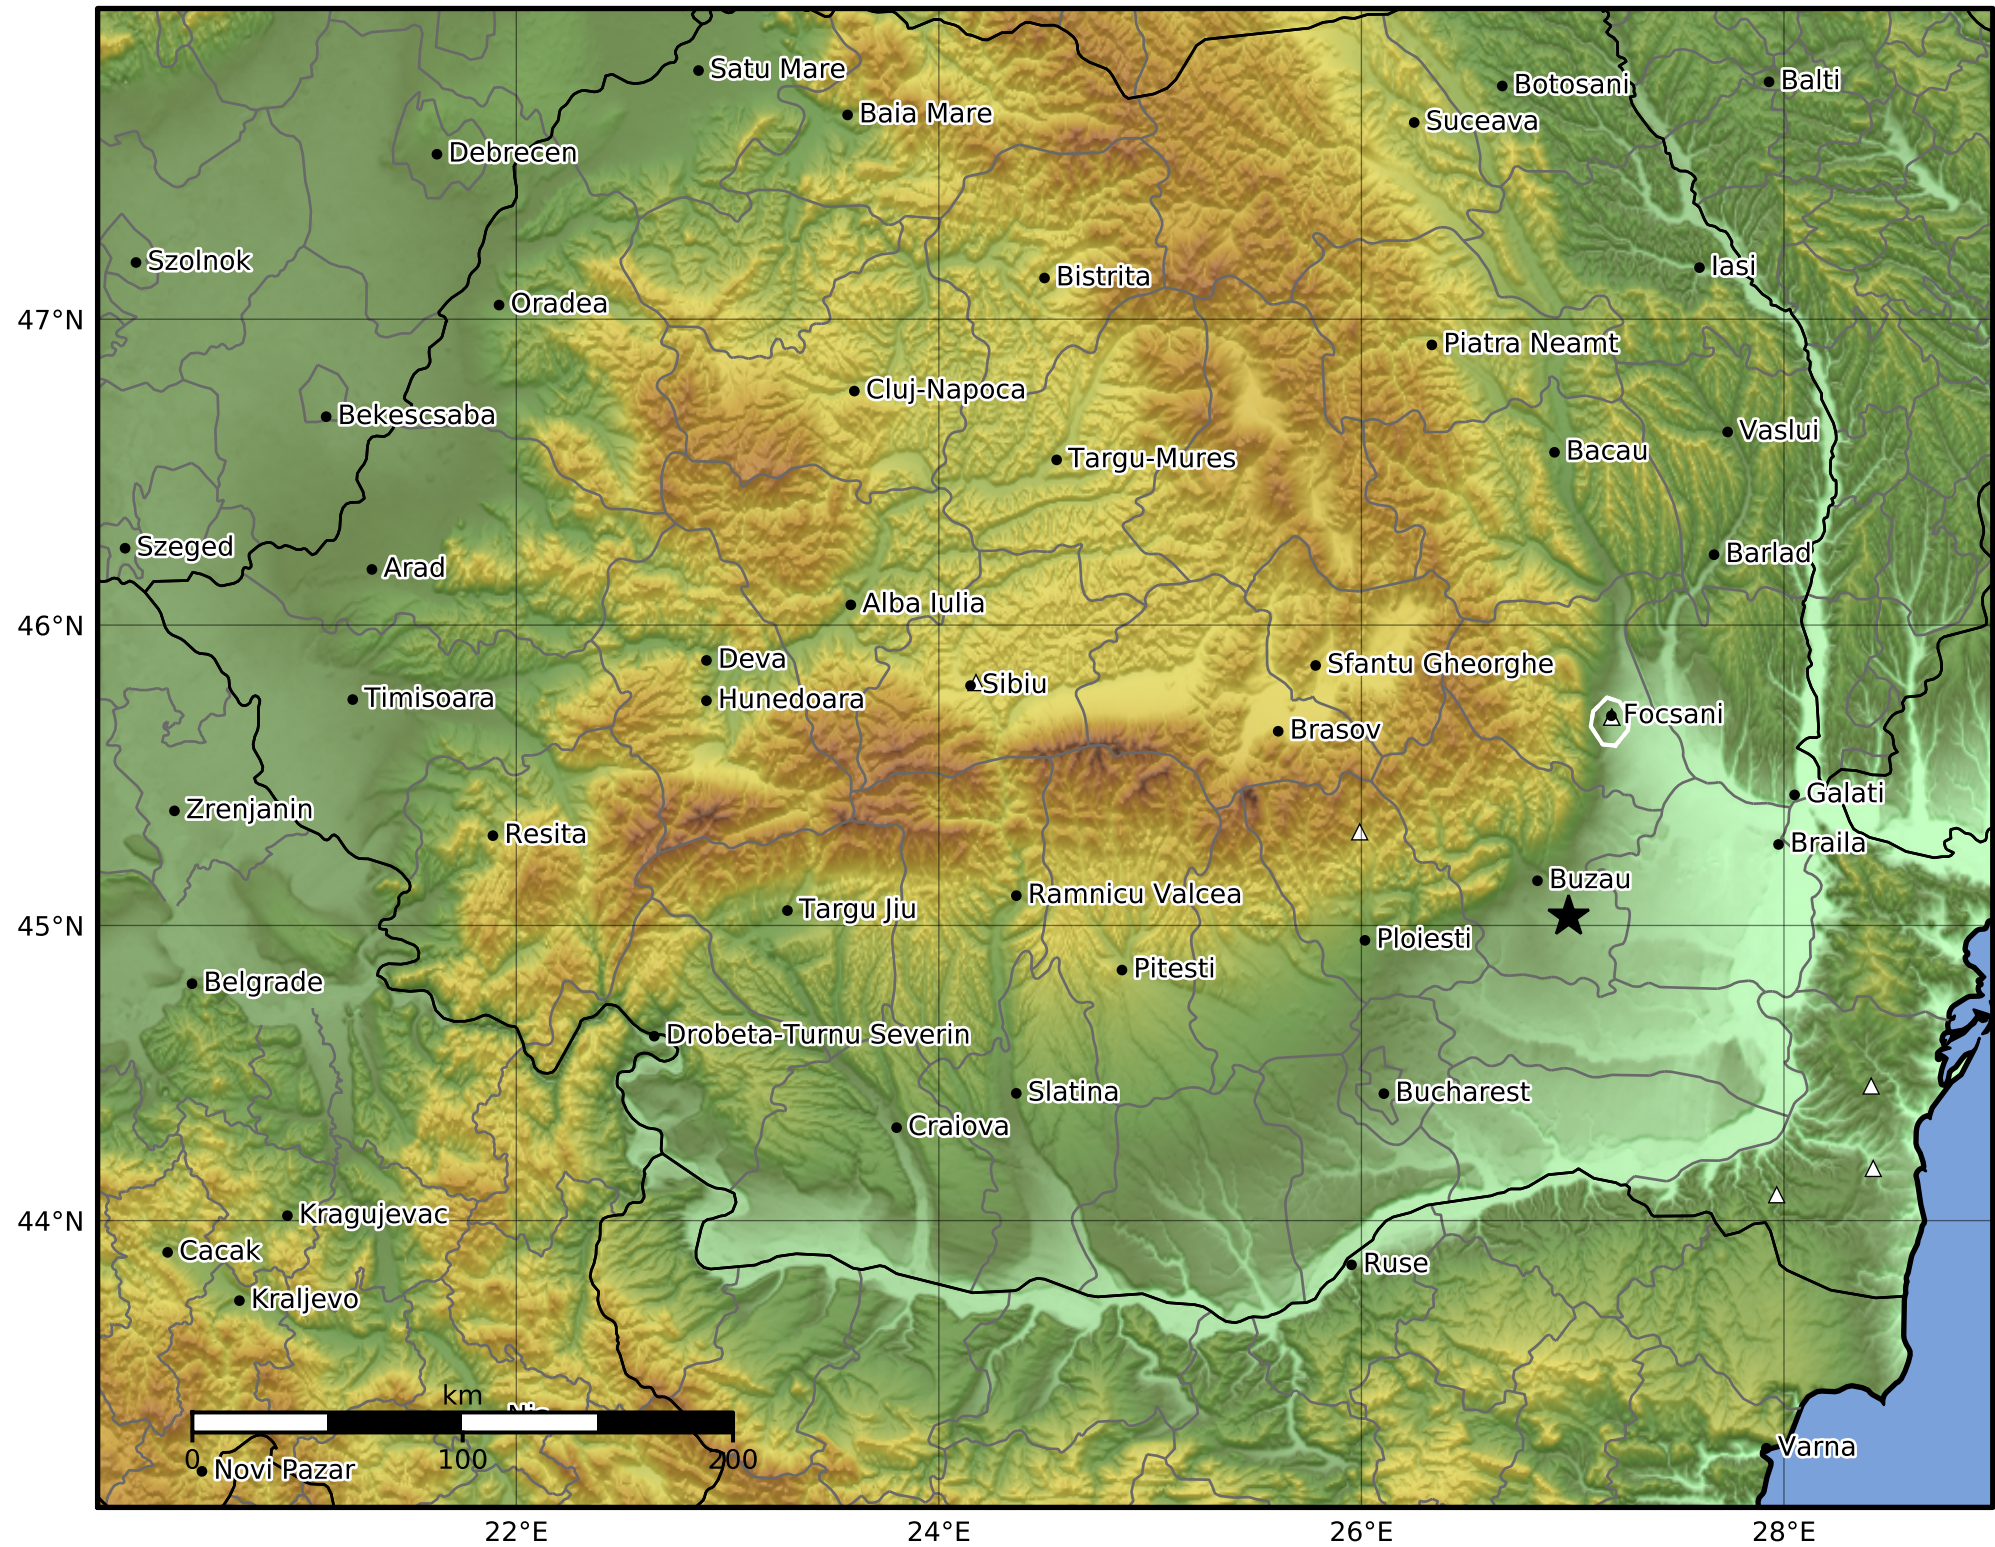

1.0 Second Peak Spectral Acceleration Map
 INFP ShakeMap: Muntenia - Buzau
 Oct 20, 2021 21:29:22 UTC M2.0 N45.03 E26.98 Depth: 15.0km
 ID:2021102021292257

Scale based on Worden et al. (2012)

Version 1: Processed 2021-10-27T13:40:03Z

△ Seismic Instrument ○ Macroseismic Observation ★ Epicenter