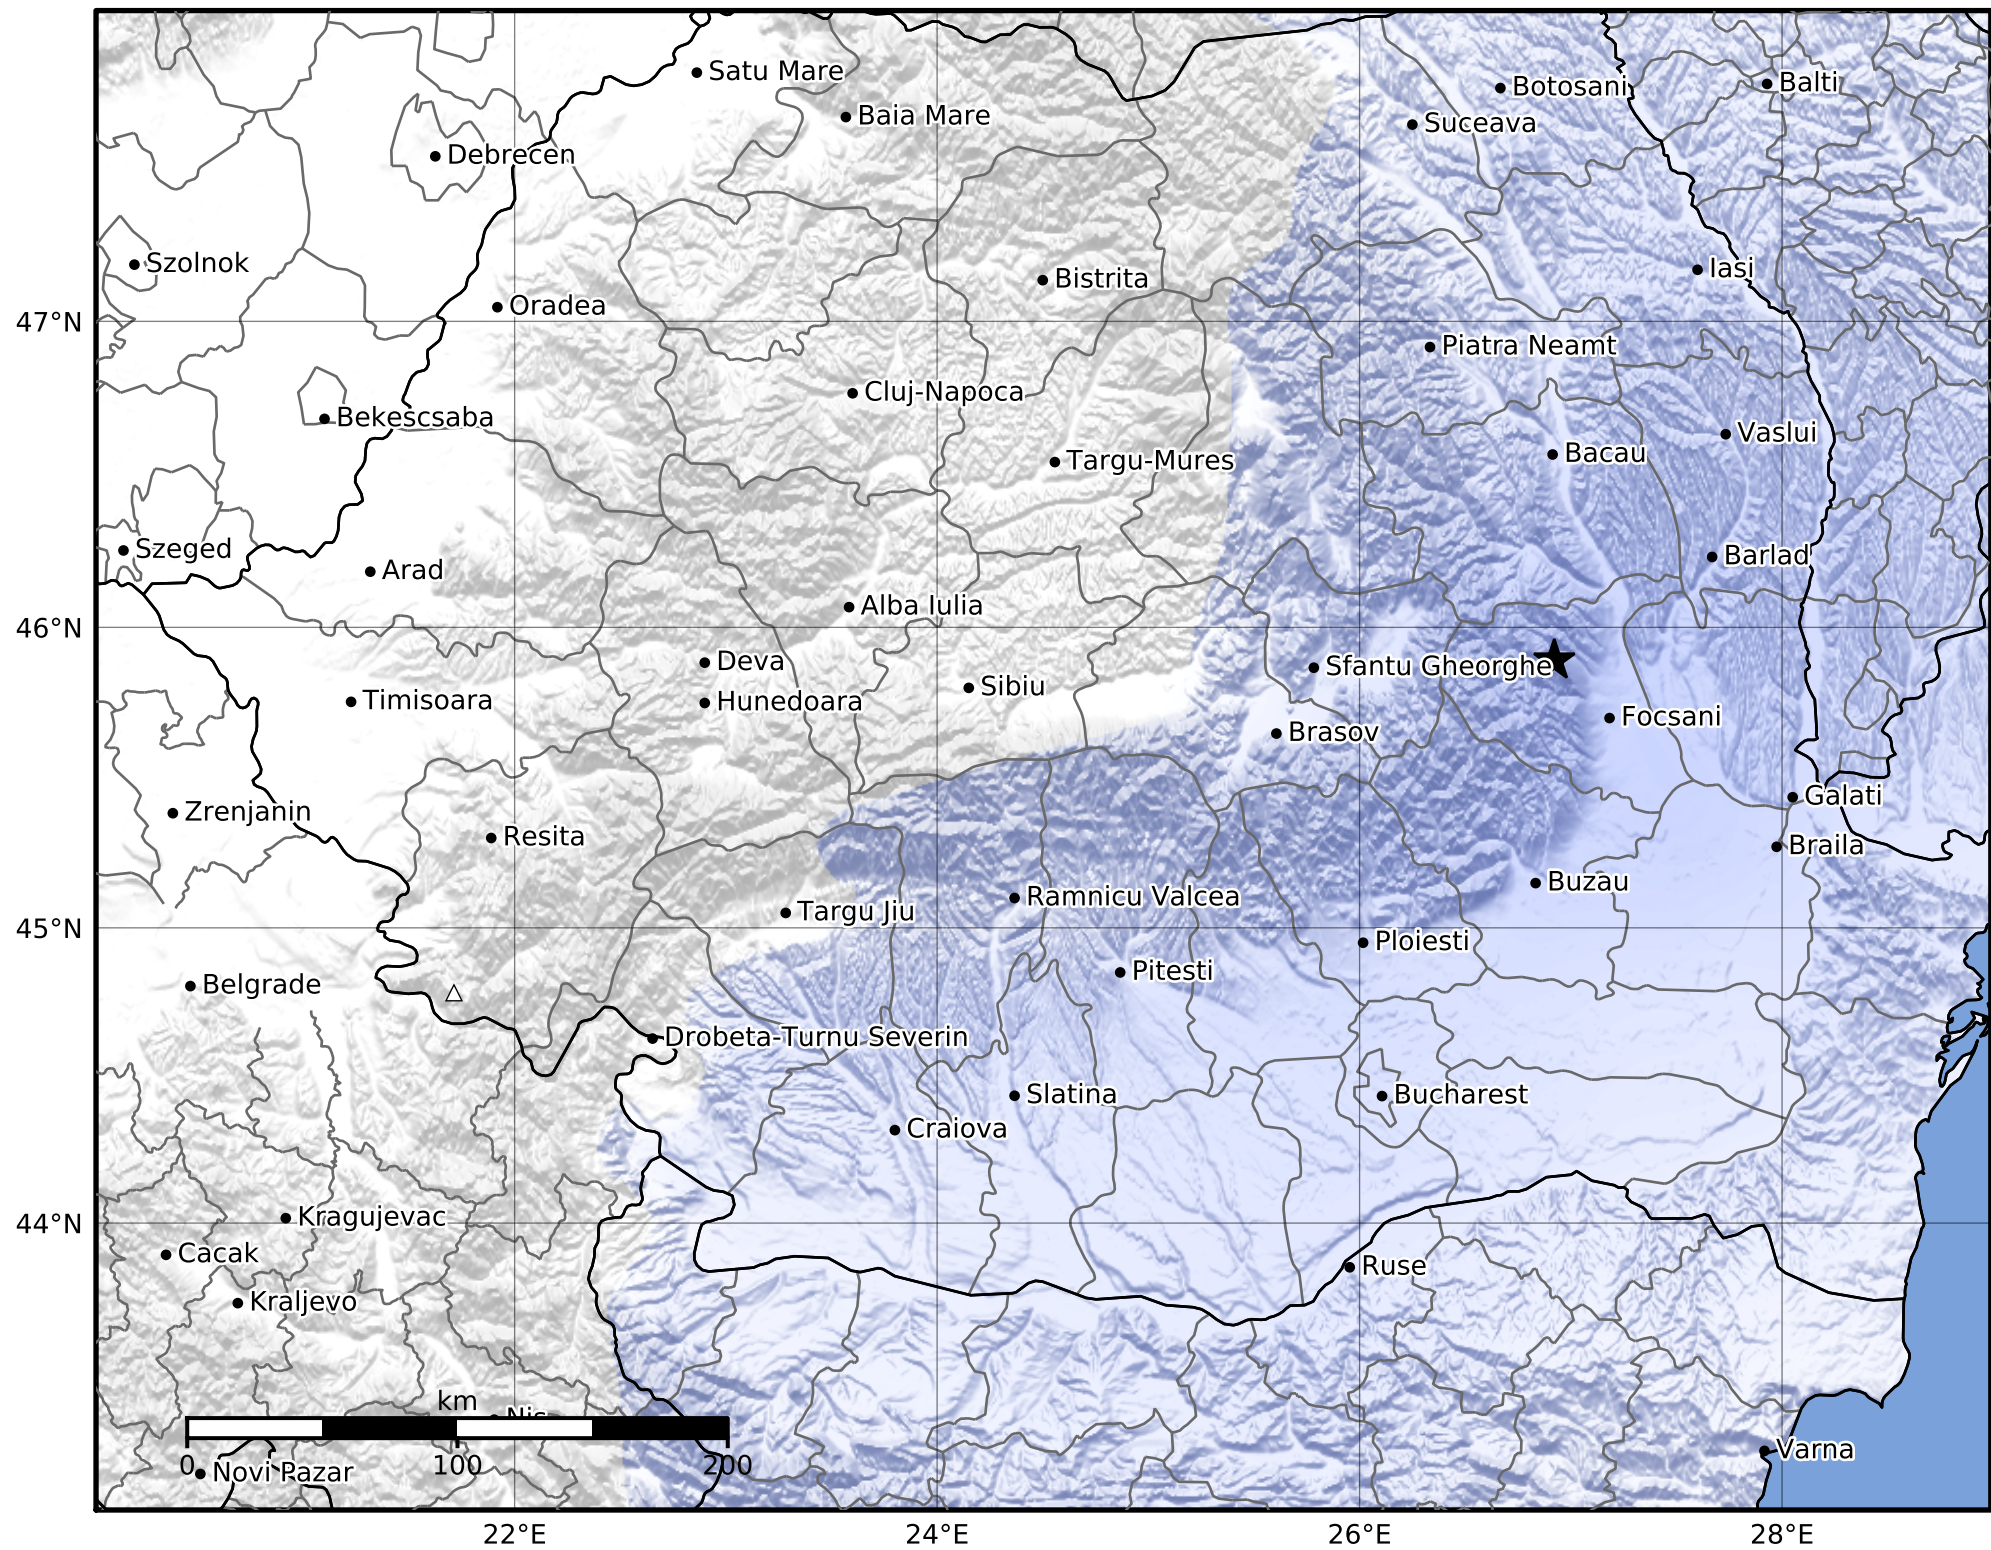

Macroseismic Intensity Map
 INFP ShakeMap: Zona seismică Vrancea - Vrancea
 Oct 31, 2021 18:44:27 UTC M2.9 N45.89 E26.92 Depth: 70.0km
 ID:2021103118442734

SHAKING	Not felt	Weak	Light	Moderate	Strong	Very strong	Severe	Violent	Extreme
DAMAGE	None	None	None	Very light	Light	Moderate	Moderate/heavy	Heavy	Very heavy
PGA(%g)	<0.05	0.3	2.76	6.2	11.5	21.5	40.1	74.7	>139
PGV(cm/s)	<0.02	0.13	1.41	4.65	9.64	20	41.4	85.8	>178
INTENSITY	I	II-III	IV	V	VI	VII	VIII	IX	X+

Scale based on Worden et al. (2012)

Version 8: Processed 2021-11-03T14:08:56Z

△ Seismic Instrument ○ Macroseismic Observation ★ Epicenter