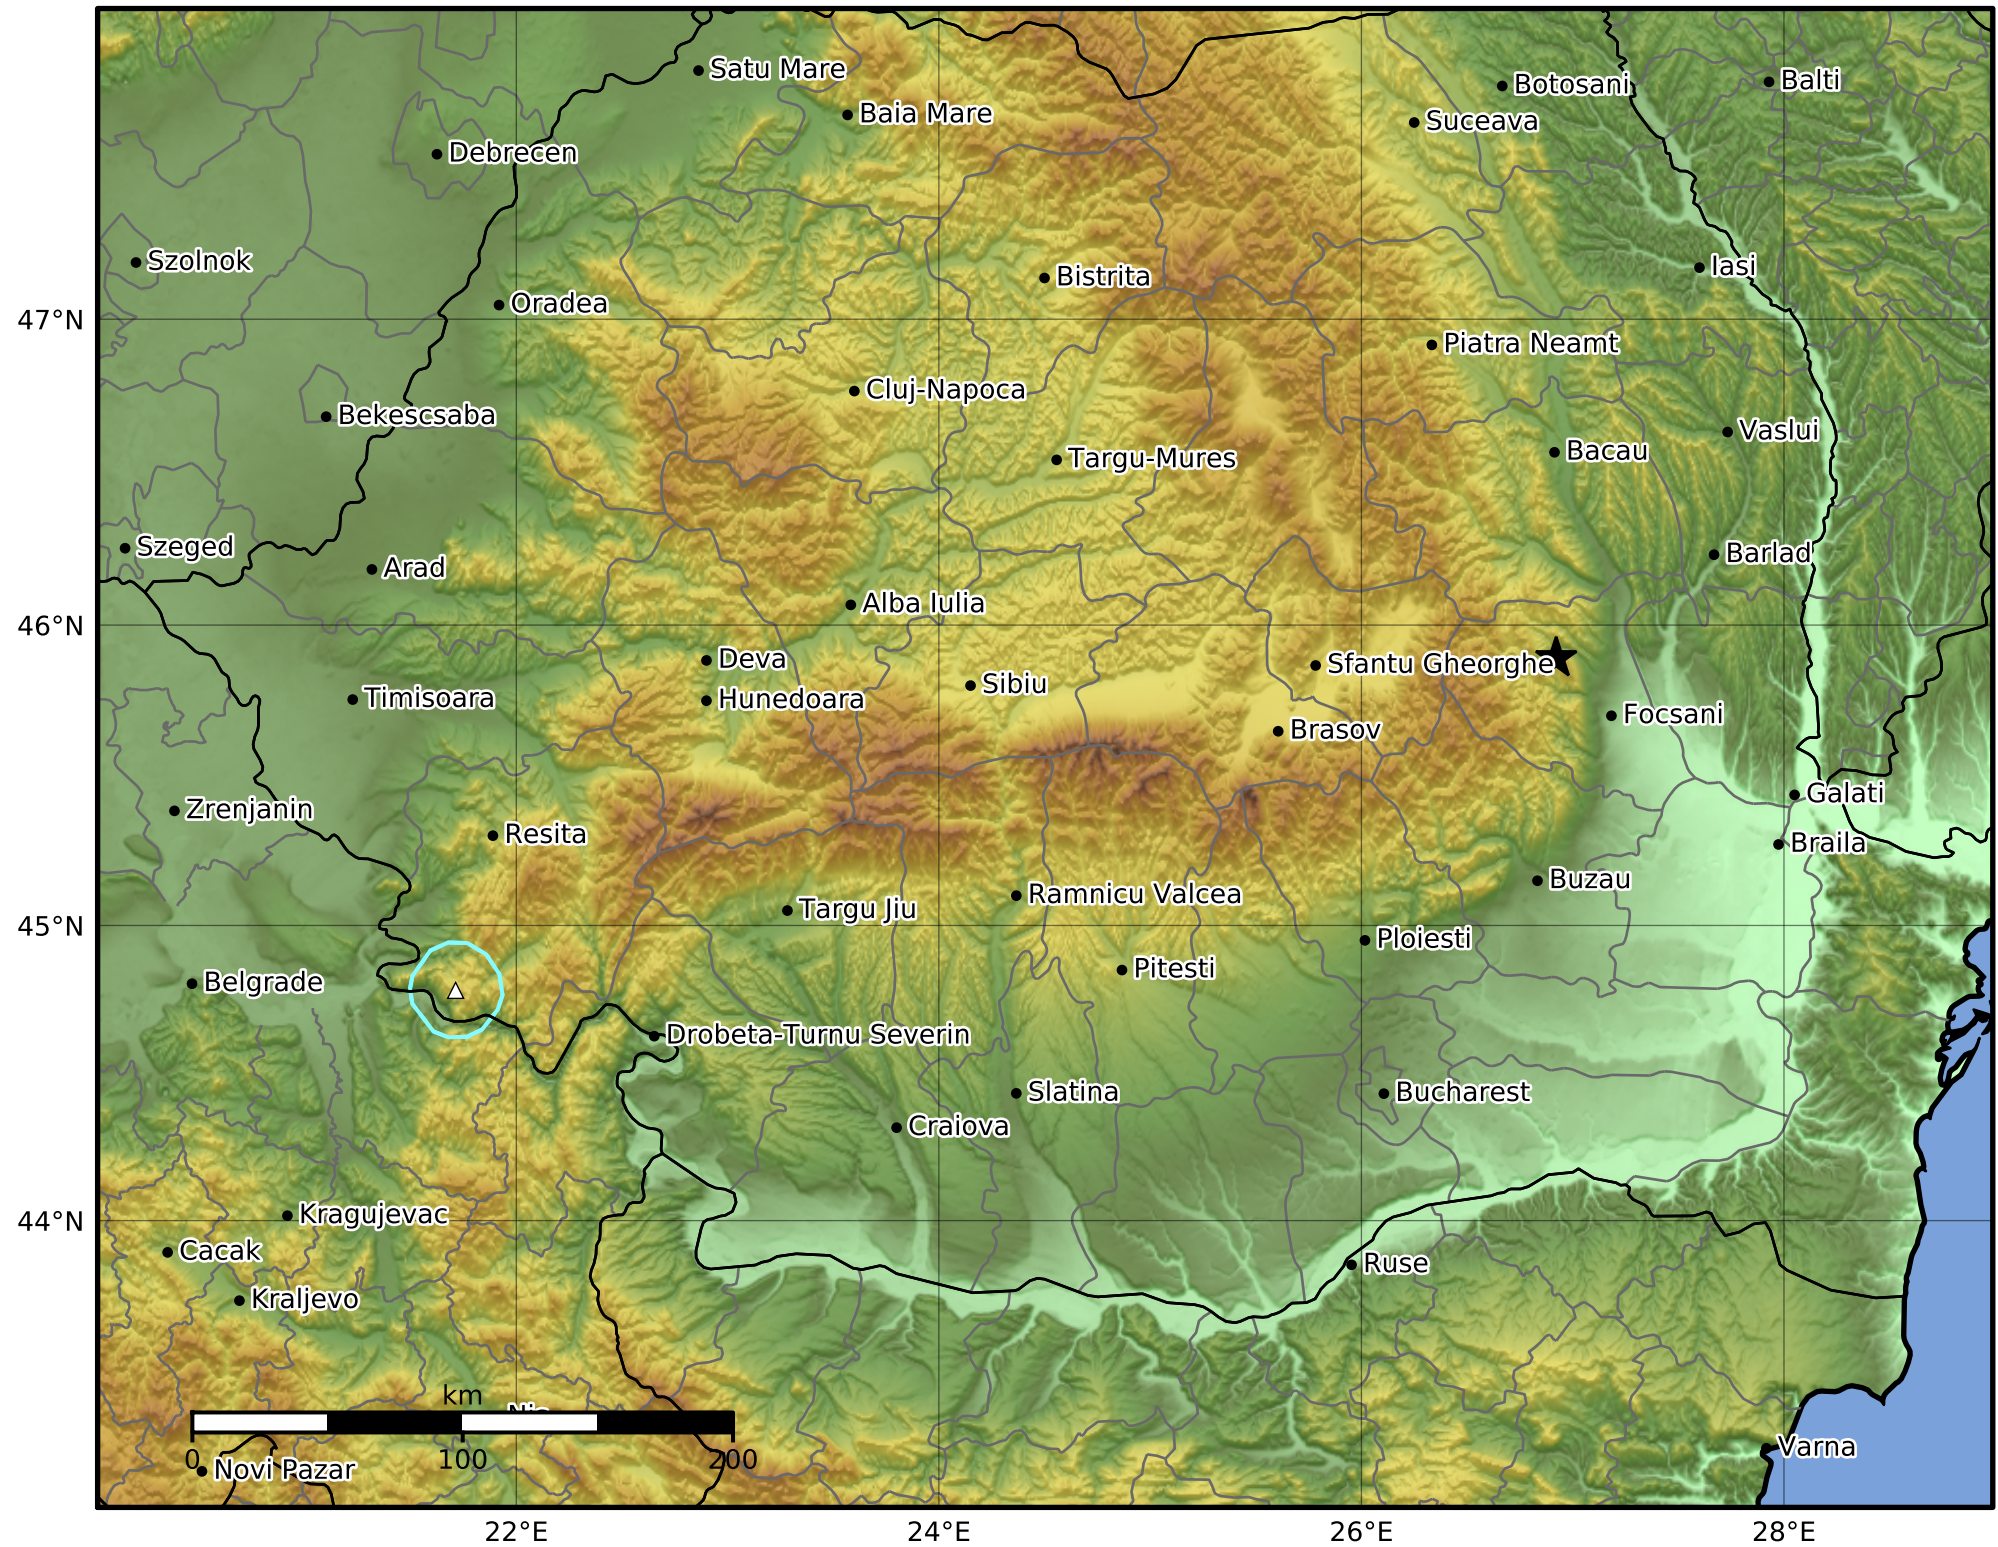

Peak Ground Velocity Map  
 INFP ShakeMap: Zona seismică Vrancea - Vrancea  
 Oct 31, 2021 18:44:27 UTC M2.9 N45.89 E26.92 Depth: 70.0km  
 ID:2021103118442734

Scale based on Worden et al. (2012)

Version 8: Processed 2021-11-03T14:08:56Z

△ Seismic Instrument      ○ Macro seismic Observation      ★ Epicenter