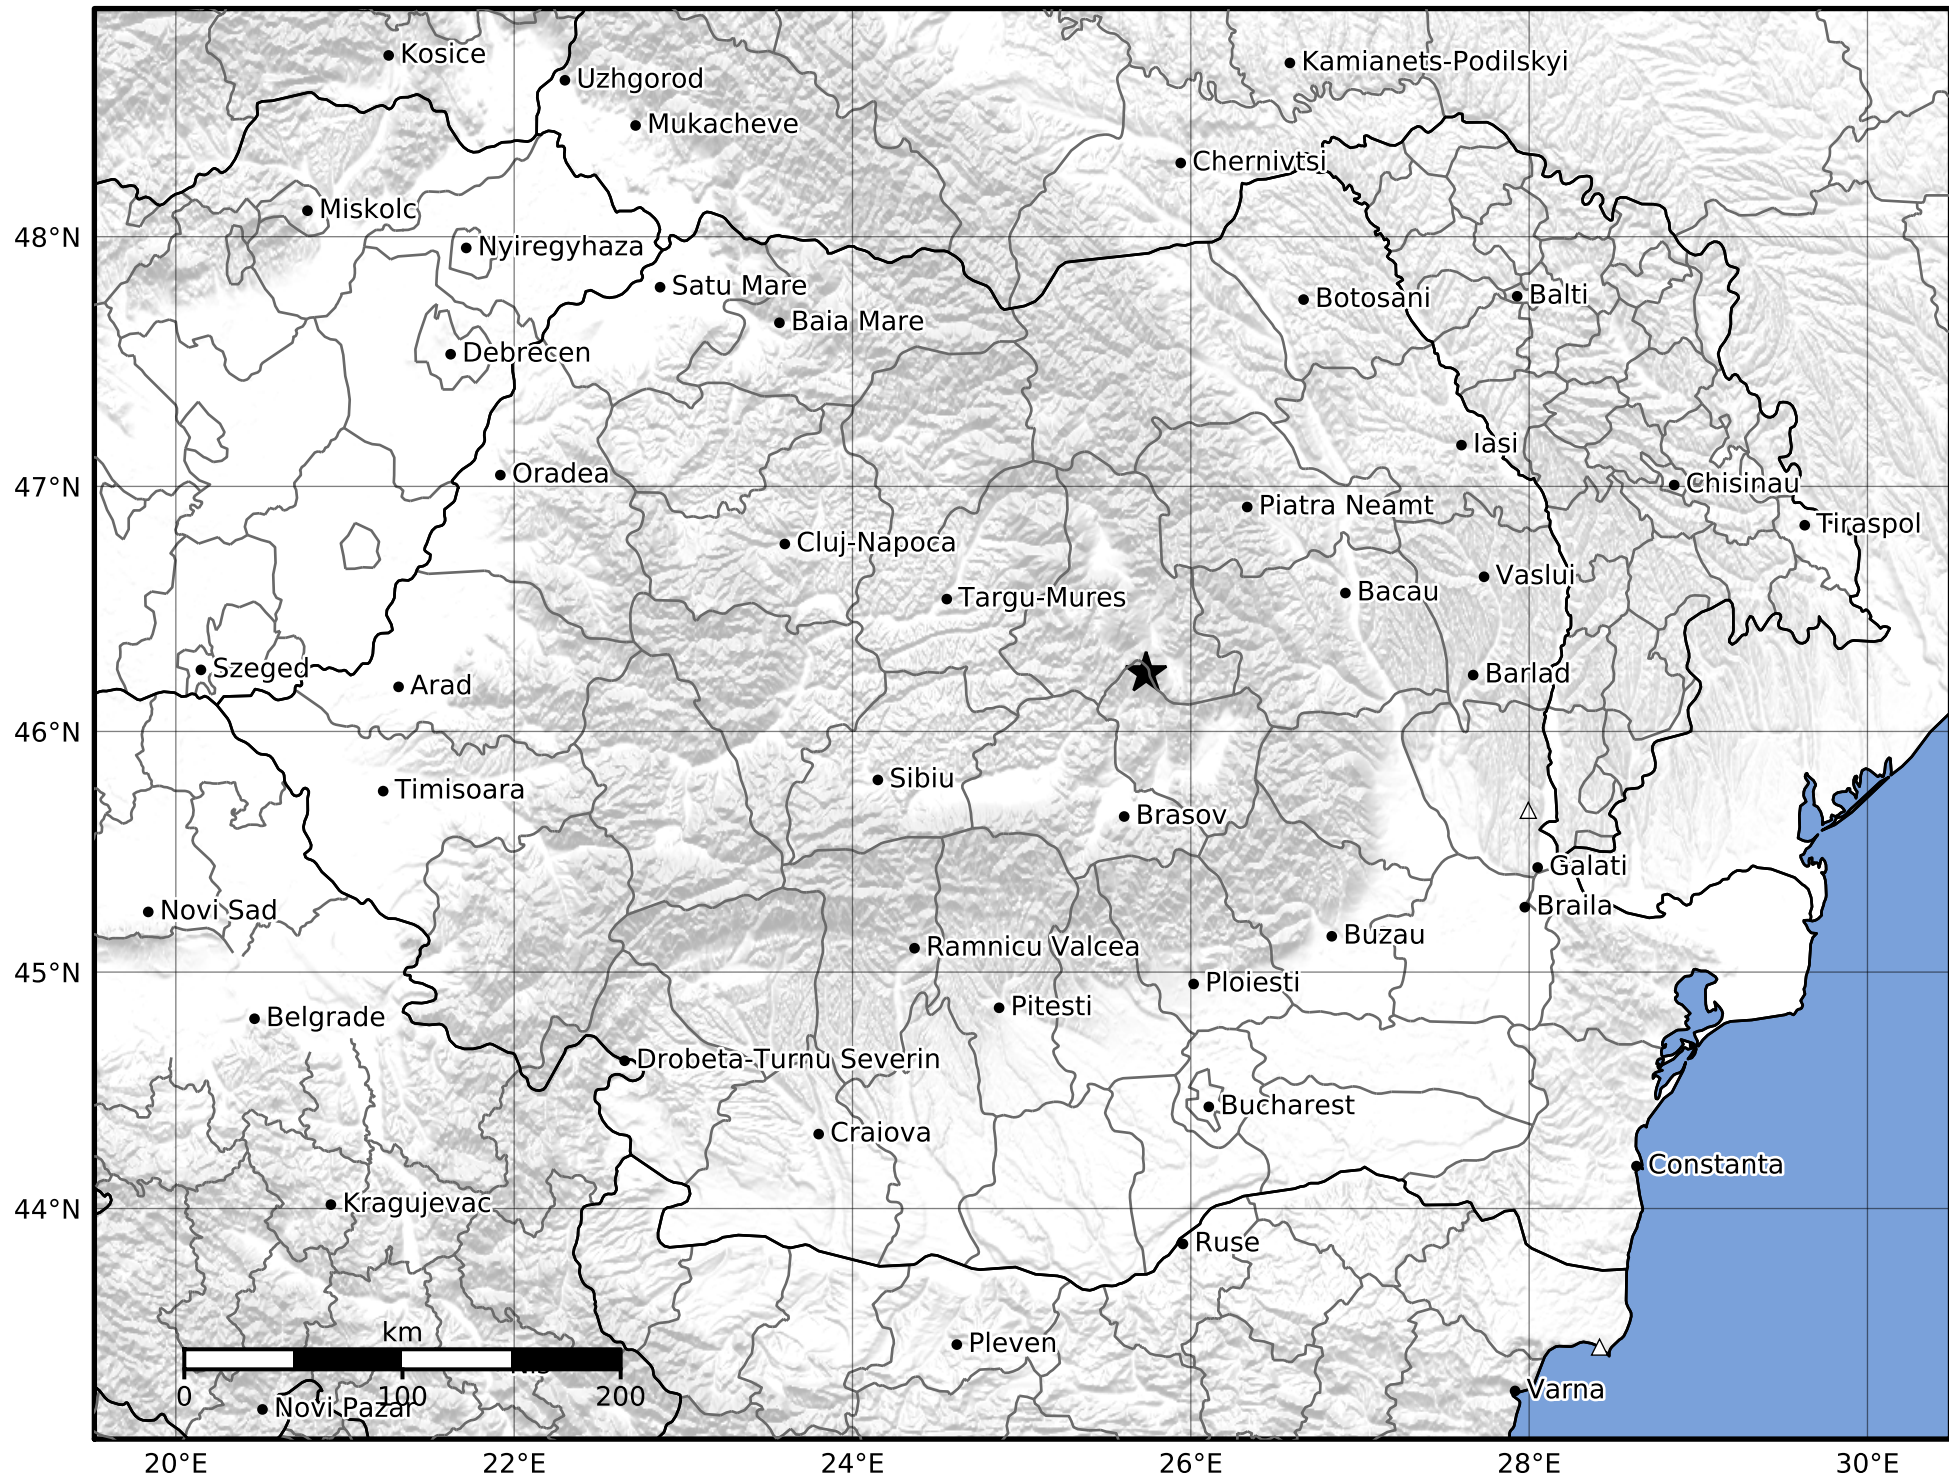

Macroseismic Intensity Map
 INFP ShakeMap: Transilvania - Harghita
 Nov 03, 2021 13:20:32 UTC M2.1 N46.24 E25.74 Depth: 5.0km
 ID:2021110313203234

SHAKING	Not felt	Weak	Light	Moderate	Strong	Very strong	Severe	Violent	Extreme
DAMAGE	None	None	None	Very light	Light	Moderate	Moderate/heavy	Heavy	Very heavy
PGA(%g)	<0.05	0.3	2.76	6.2	11.5	21.5	40.1	74.7	>139
PGV(cm/s)	<0.02	0.13	1.41	4.65	9.64	20	41.4	85.8	>178
INTENSITY	I	II-III	IV	V	VI	VII	VIII	IX	X+

Scale based on Worden et al. (2012)

Version 2: Processed 2022-10-02T10:35:26Z

△ Seismic Instrument

○ Macroseismic Observation

★ Epicenter