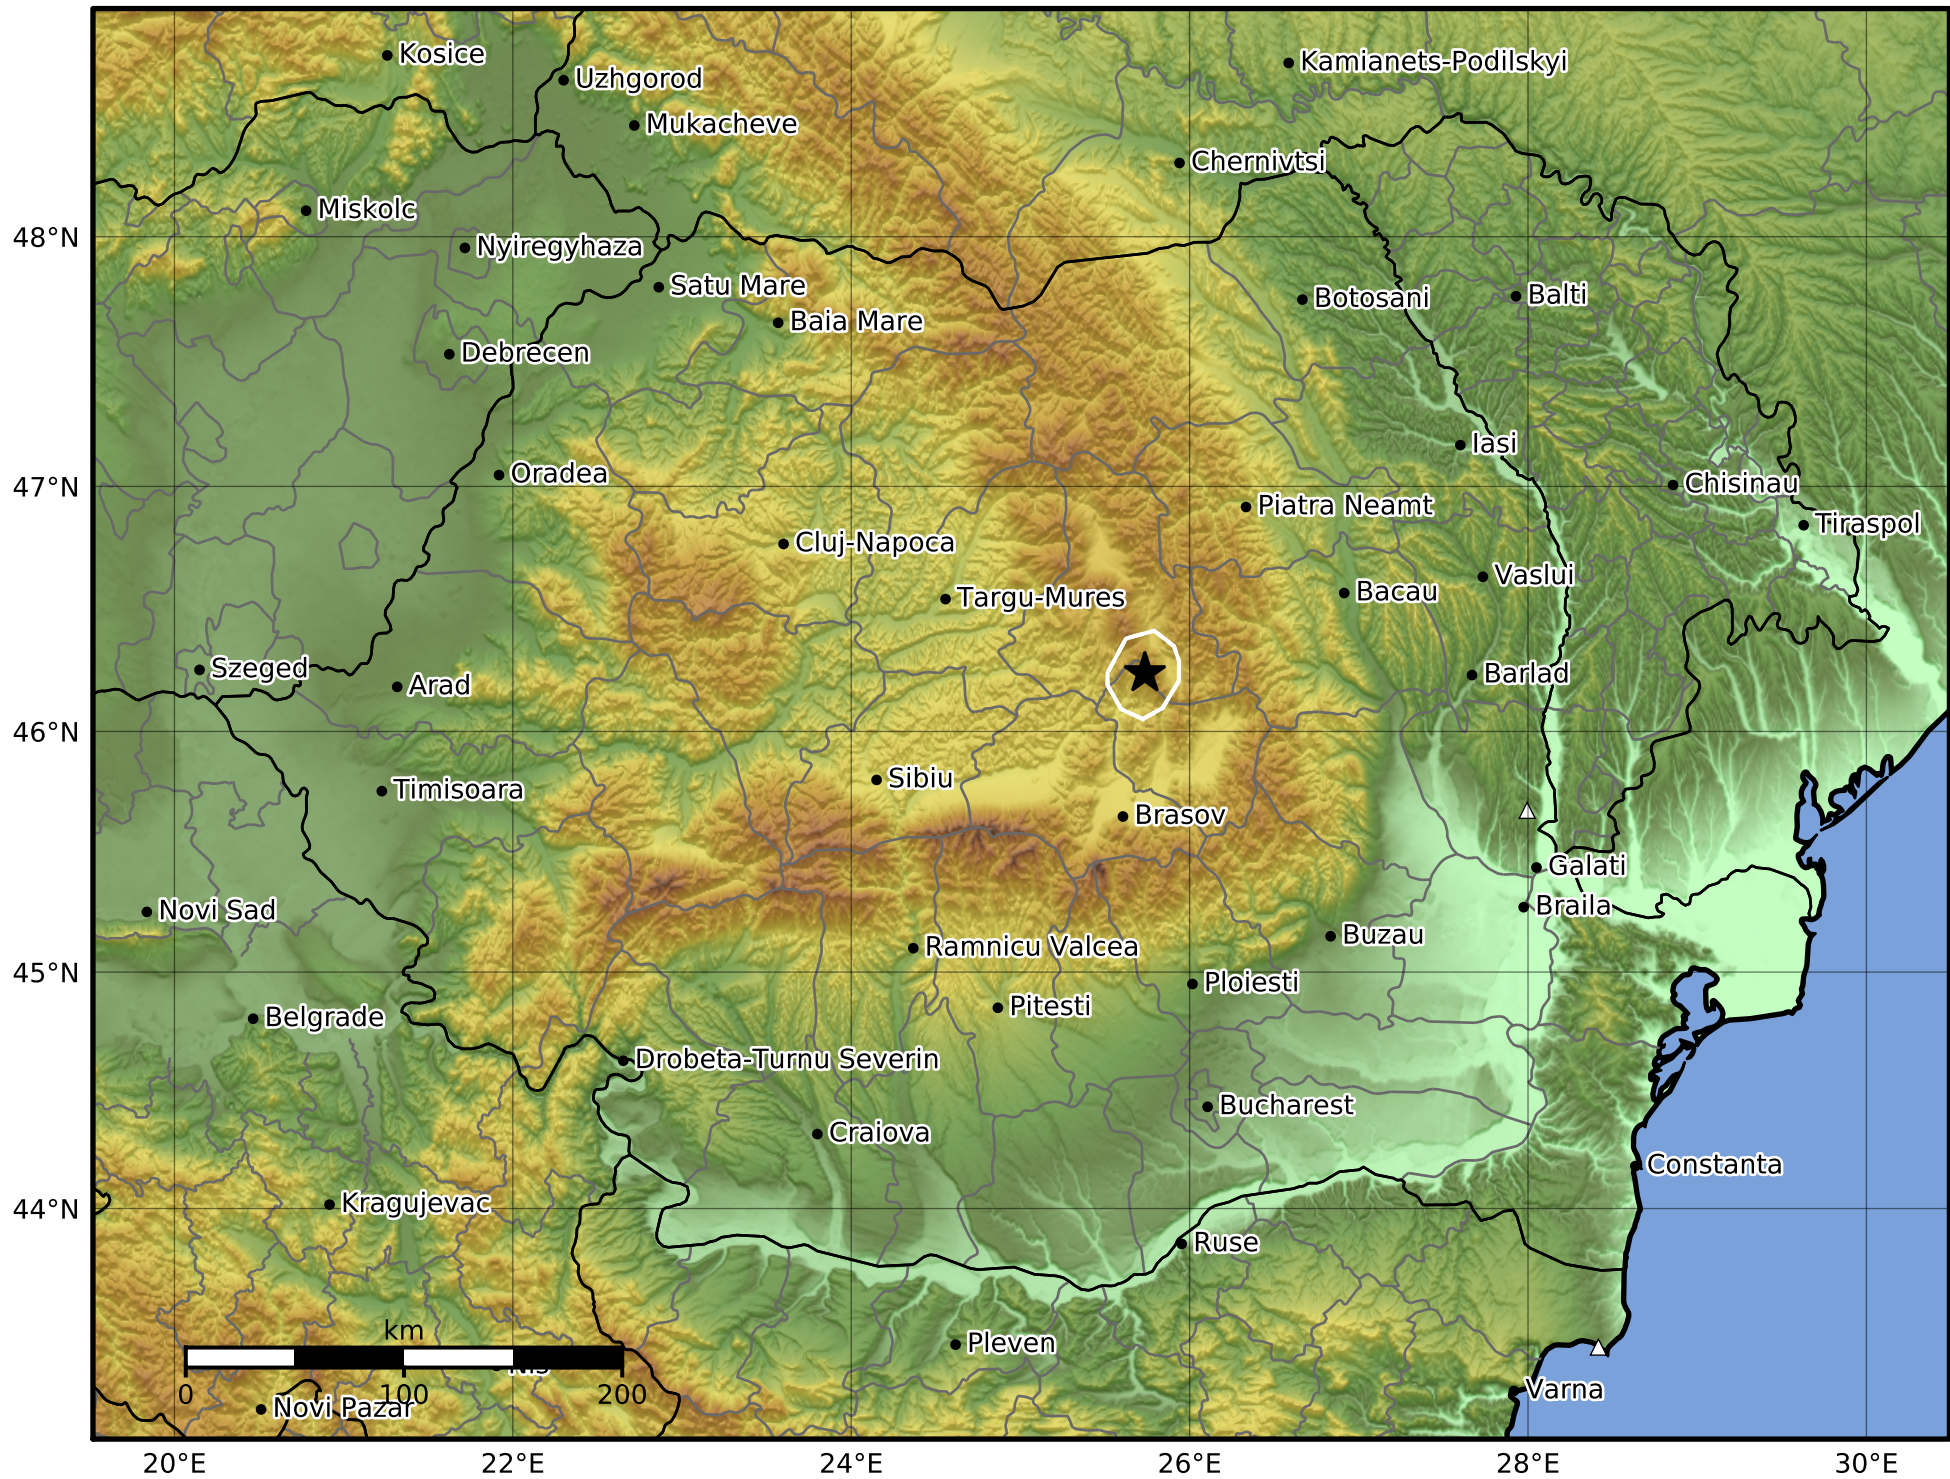

1.0 Second Peak Spectral Acceleration Map
 INFP ShakeMap: Transilvania - Harghita
 Nov 03, 2021 13:20:32 UTC M2.1 N46.24 E25.74 Depth: 5.0km
 ID:2021110313203234

Scale based on Worden et al. (2012)

Version 2: Processed 2022-10-02T10:35:26Z

△ Seismic Instrument ○ Macroseismic Observation ★ Epicenter