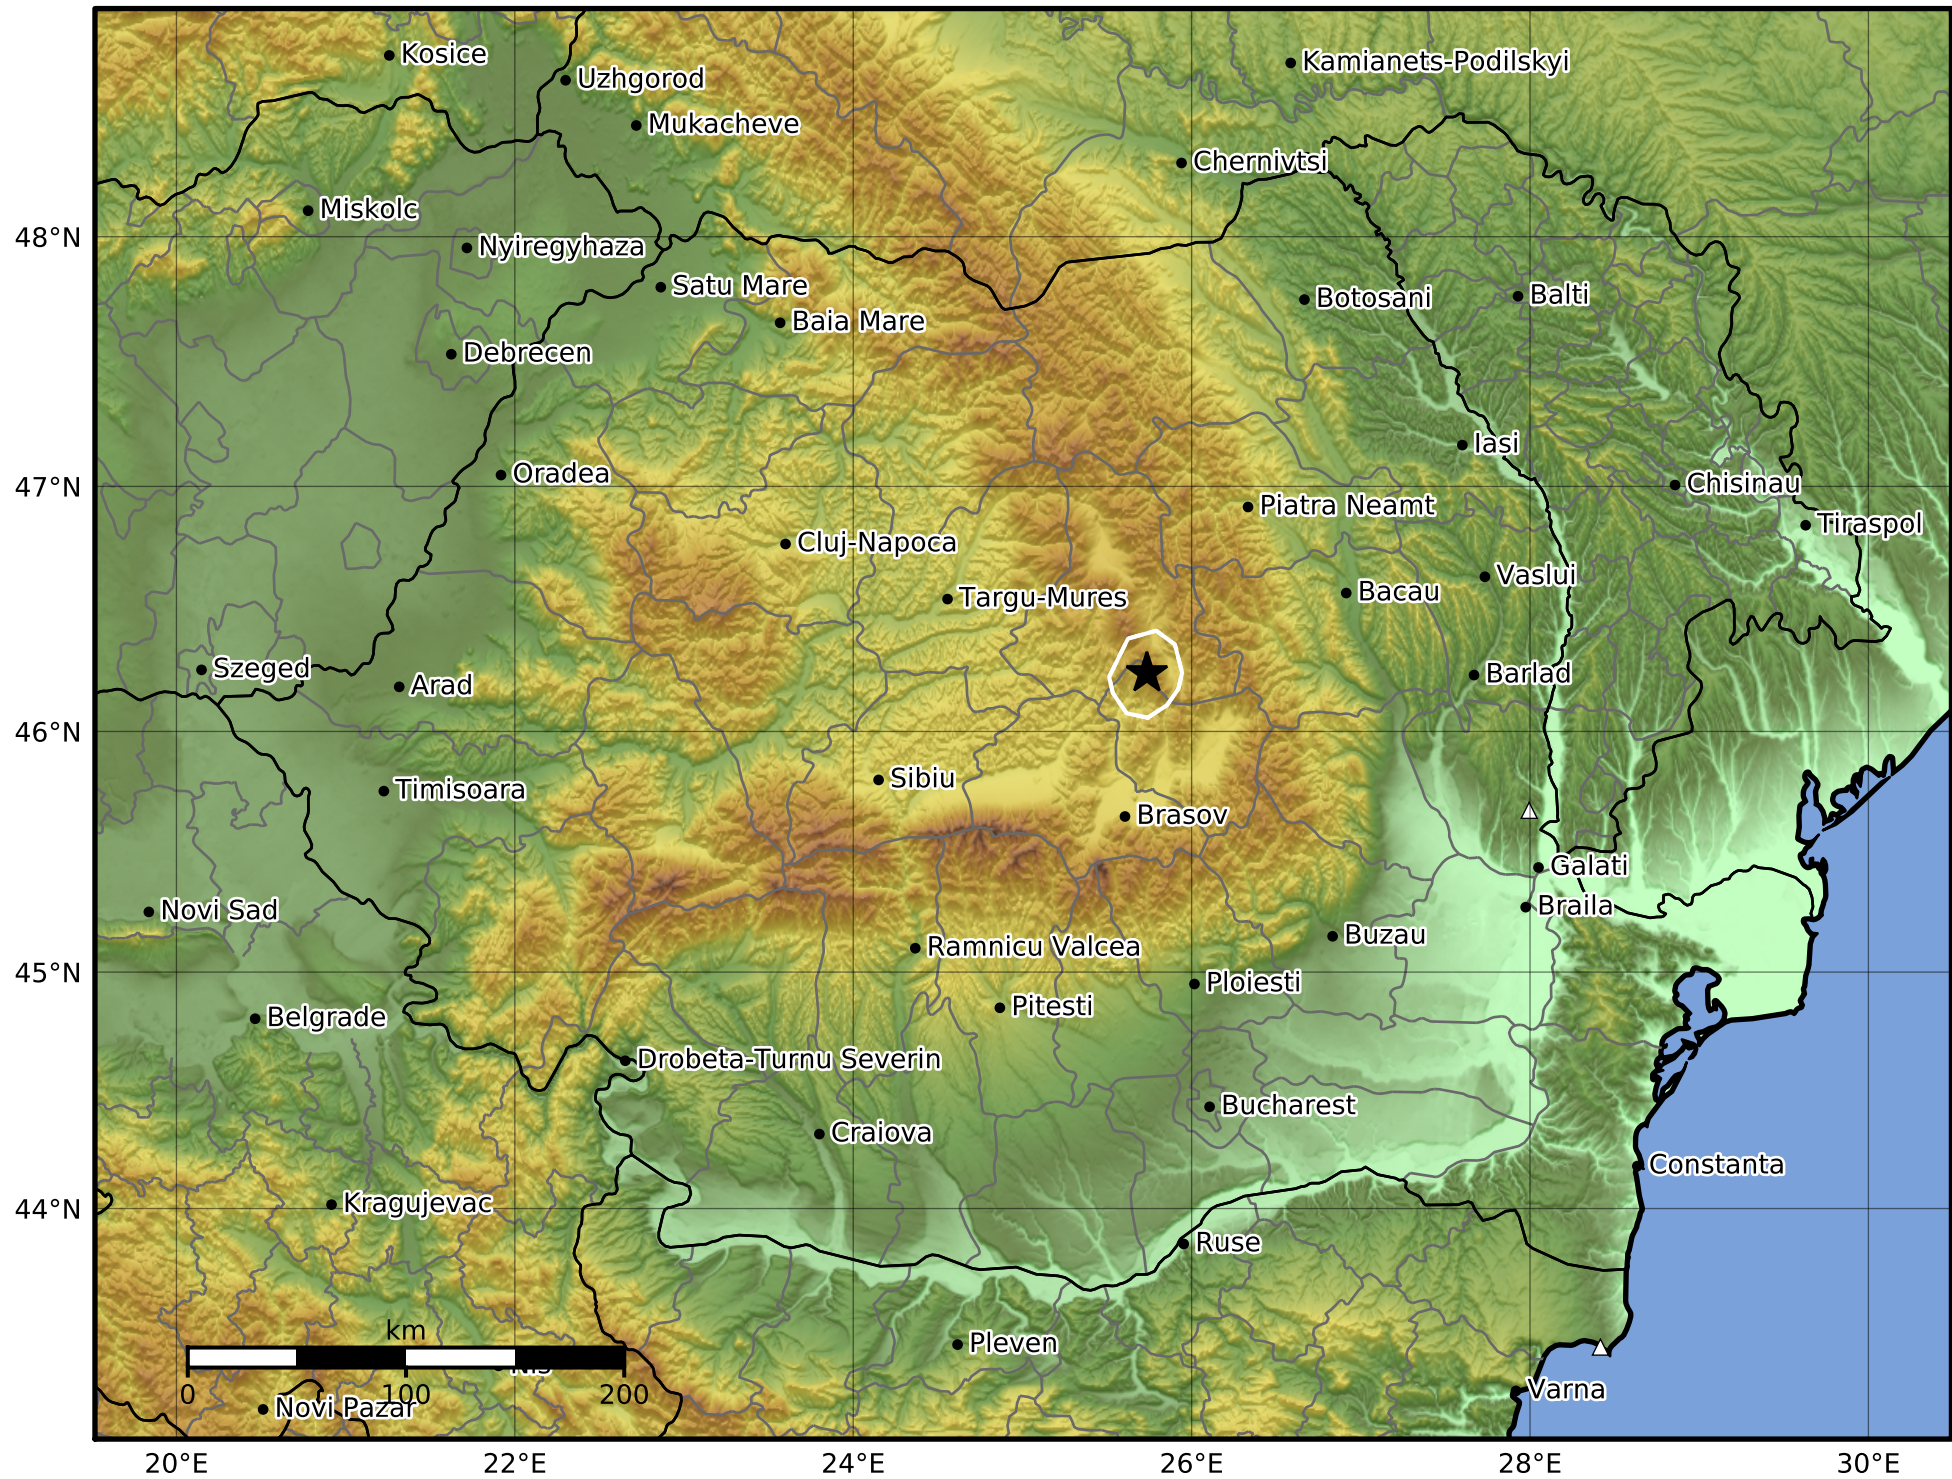

3.0 Second Peak Spectral Acceleration Map  
 INFP ShakeMap: Transilvania - Harghita  
 Nov 03, 2021 13:20:32 UTC M2.1 N46.24 E25.74 Depth: 5.0km  
 ID:2021110313203234

Scale based on Worden et al. (2012)

Version 2: Processed 2022-10-02T10:35:26Z

△ Seismic Instrument      ○ Macroseismic Observation      ★ Epicenter