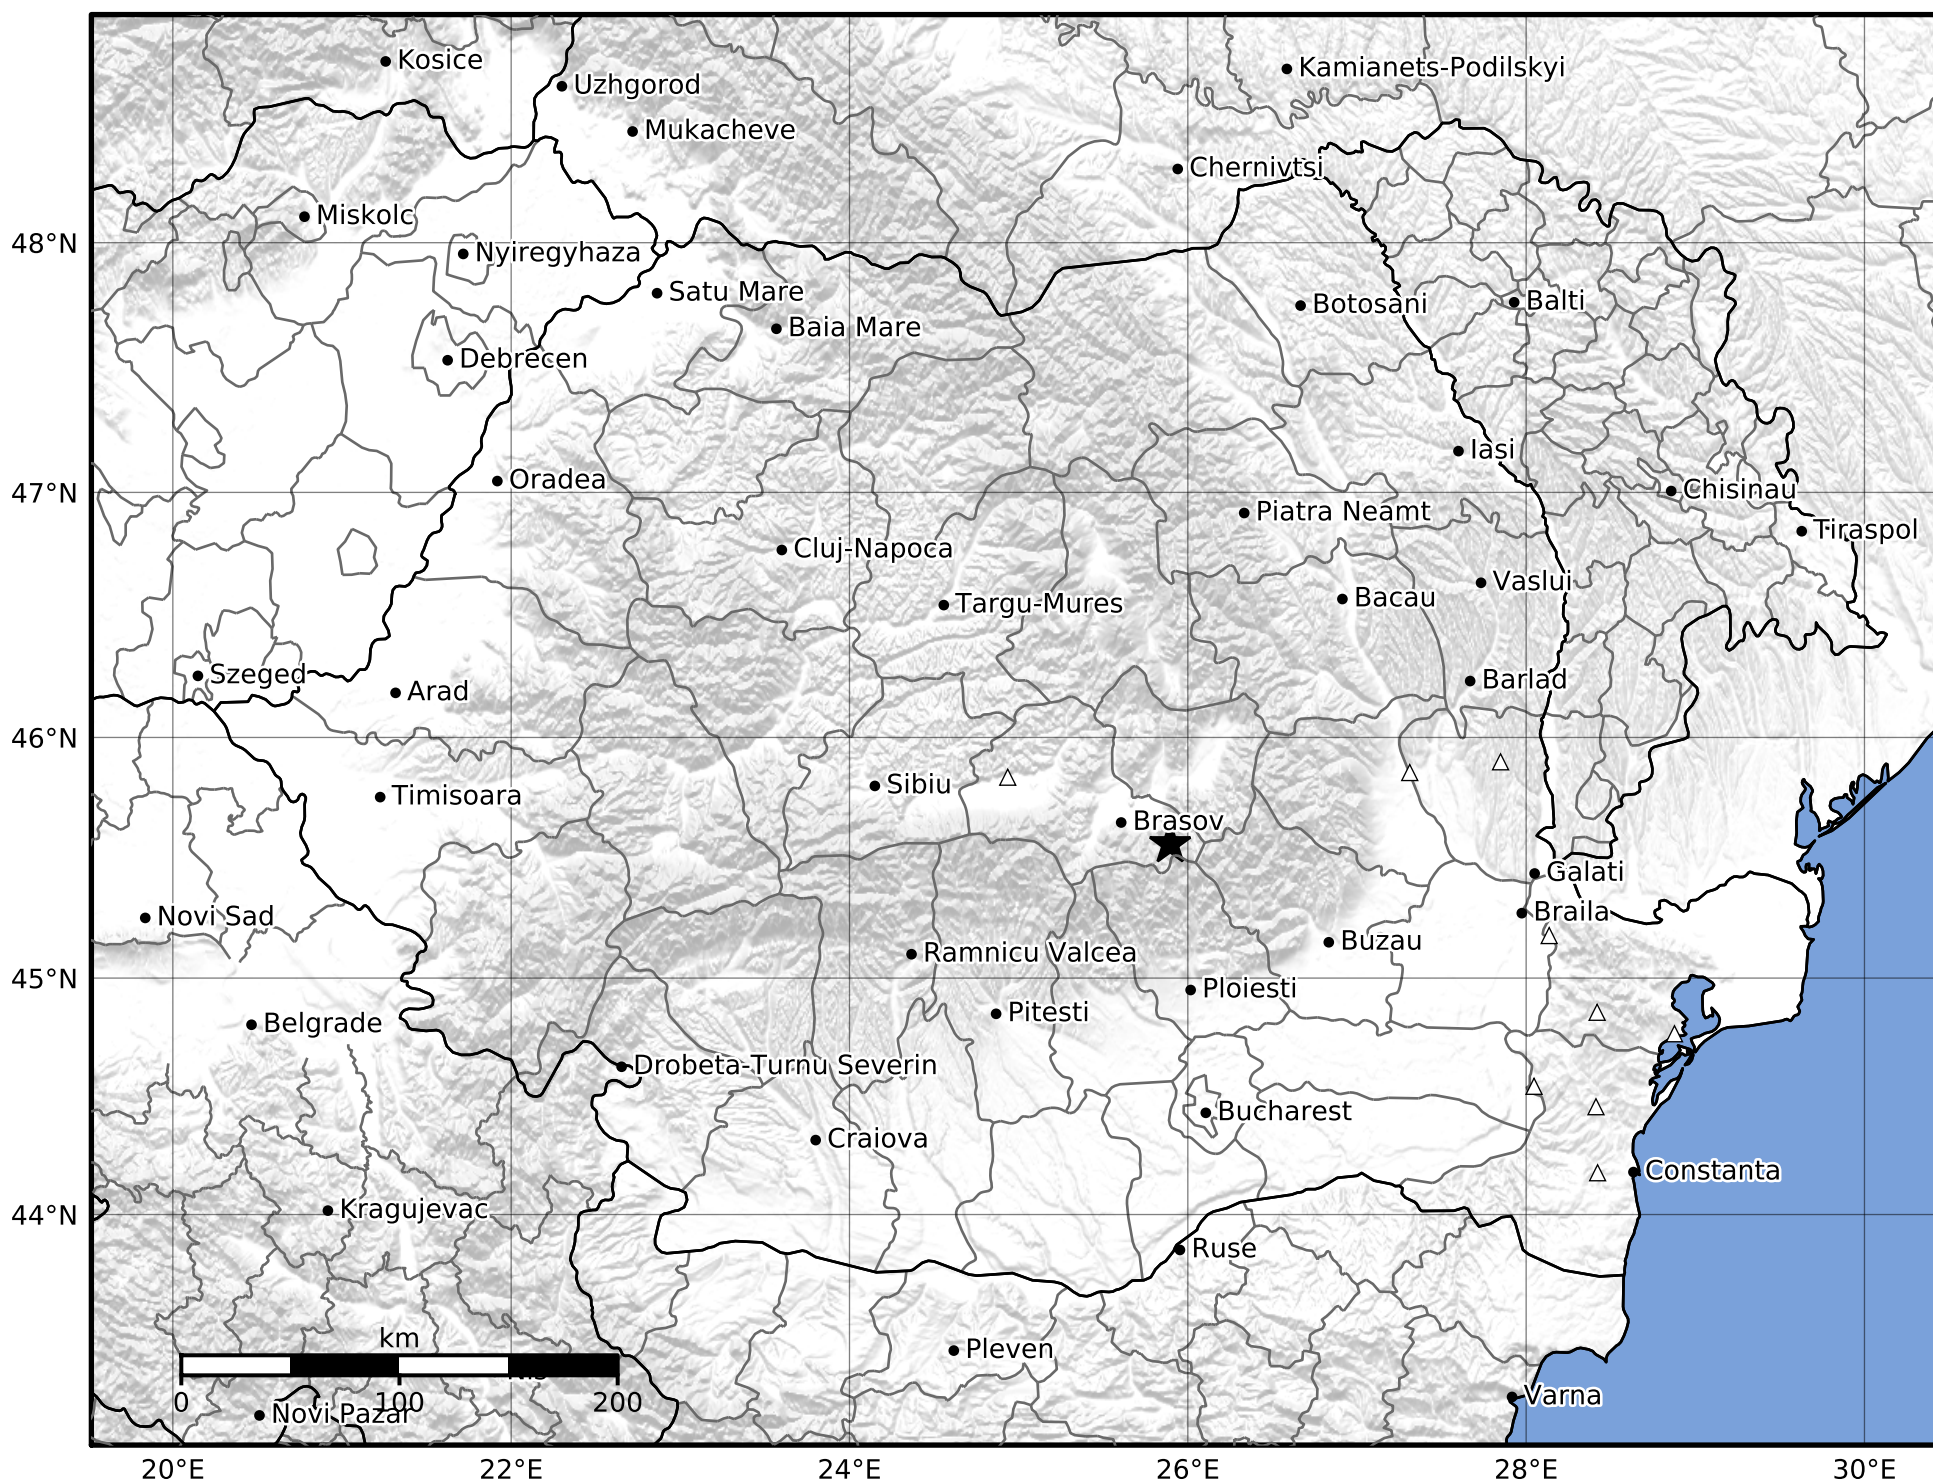

Macroseismic Intensity Map
 INFP ShakeMap: Transilvania - Brasov
 Nov 09, 2021 15:20:26 UTC M2.6 N45.56 E25.90 Depth: 40.0km
 ID:2021110915202650

SHAKING	Not felt	Weak	Light	Moderate	Strong	Very strong	Severe	Violent	Extreme
DAMAGE	None	None	None	Very light	Light	Moderate	Moderate/heavy	Heavy	Very heavy
PGA(%g)	<0.05	0.3	2.76	6.2	11.5	21.5	40.1	74.7	>139
PGV(cm/s)	<0.02	0.13	1.41	4.65	9.64	20	41.4	85.8	>178
INTENSITY	I	II-III	IV	V	VI	VII	VIII	IX	X+

Scale based on Worden et al. (2012)

Version 1: Processed 2022-10-02T10:15:39Z

△ Seismic Instrument

○ Macroseismic Observation

★ Epicenter