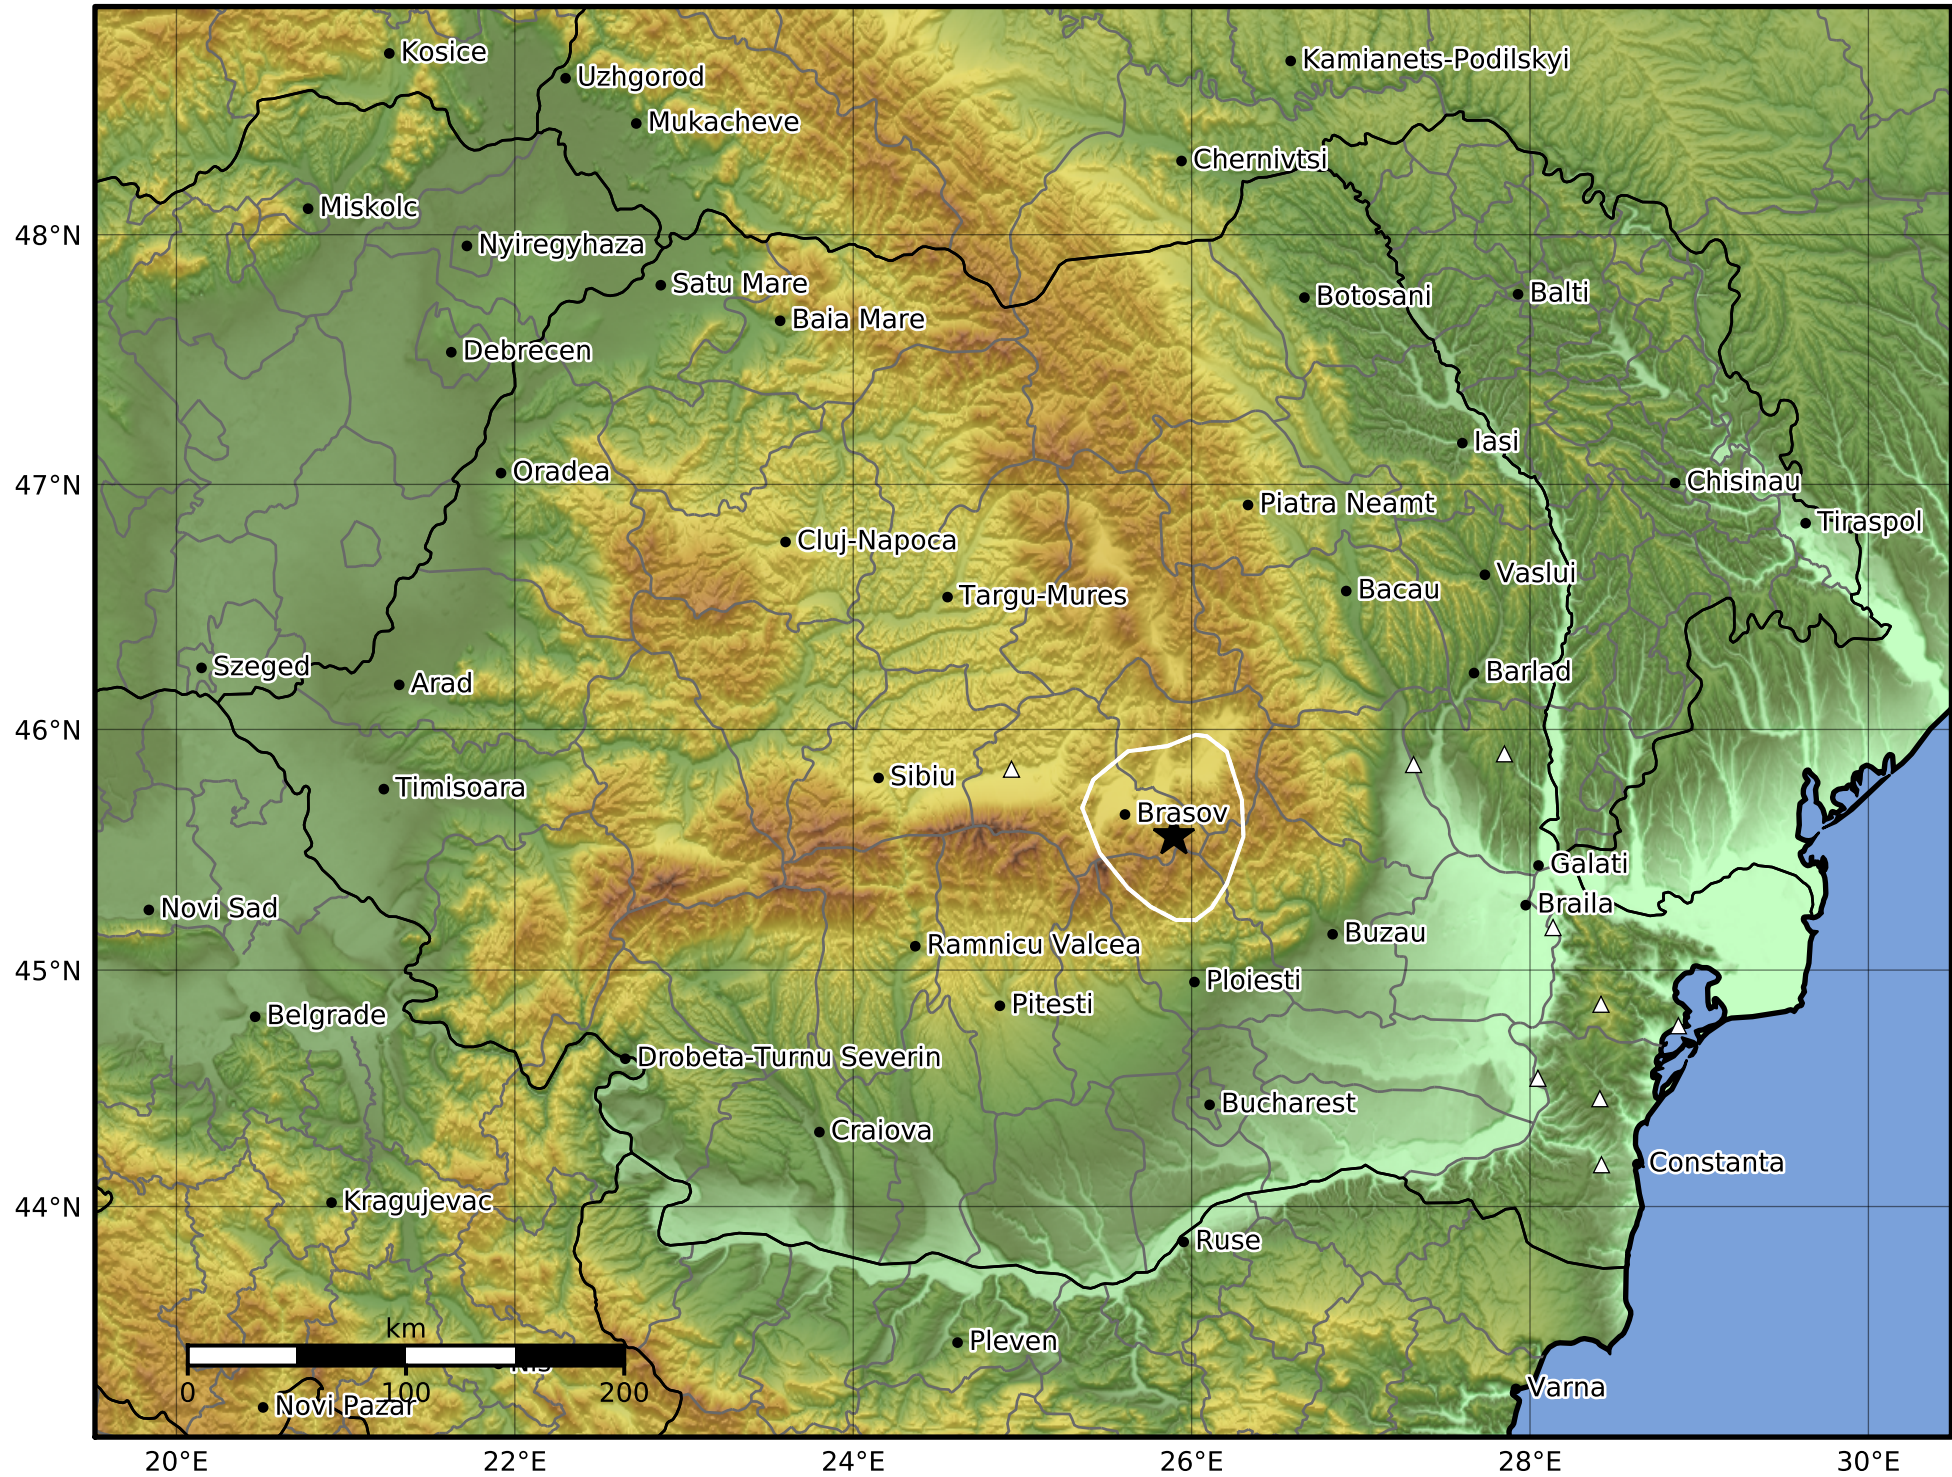

Peak Ground Velocity Map  
 INFP ShakeMap: Transilvania - Brasov  
 Nov 09, 2021 15:20:26 UTC M2.6 N45.56 E25.90 Depth: 40.0km  
 ID:2021110915202650

Scale based on Worden et al. (2012)

Version 1: Processed 2022-10-02T10:15:39Z

△ Seismic Instrument      ○ Macroseismic Observation      ★ Epicenter