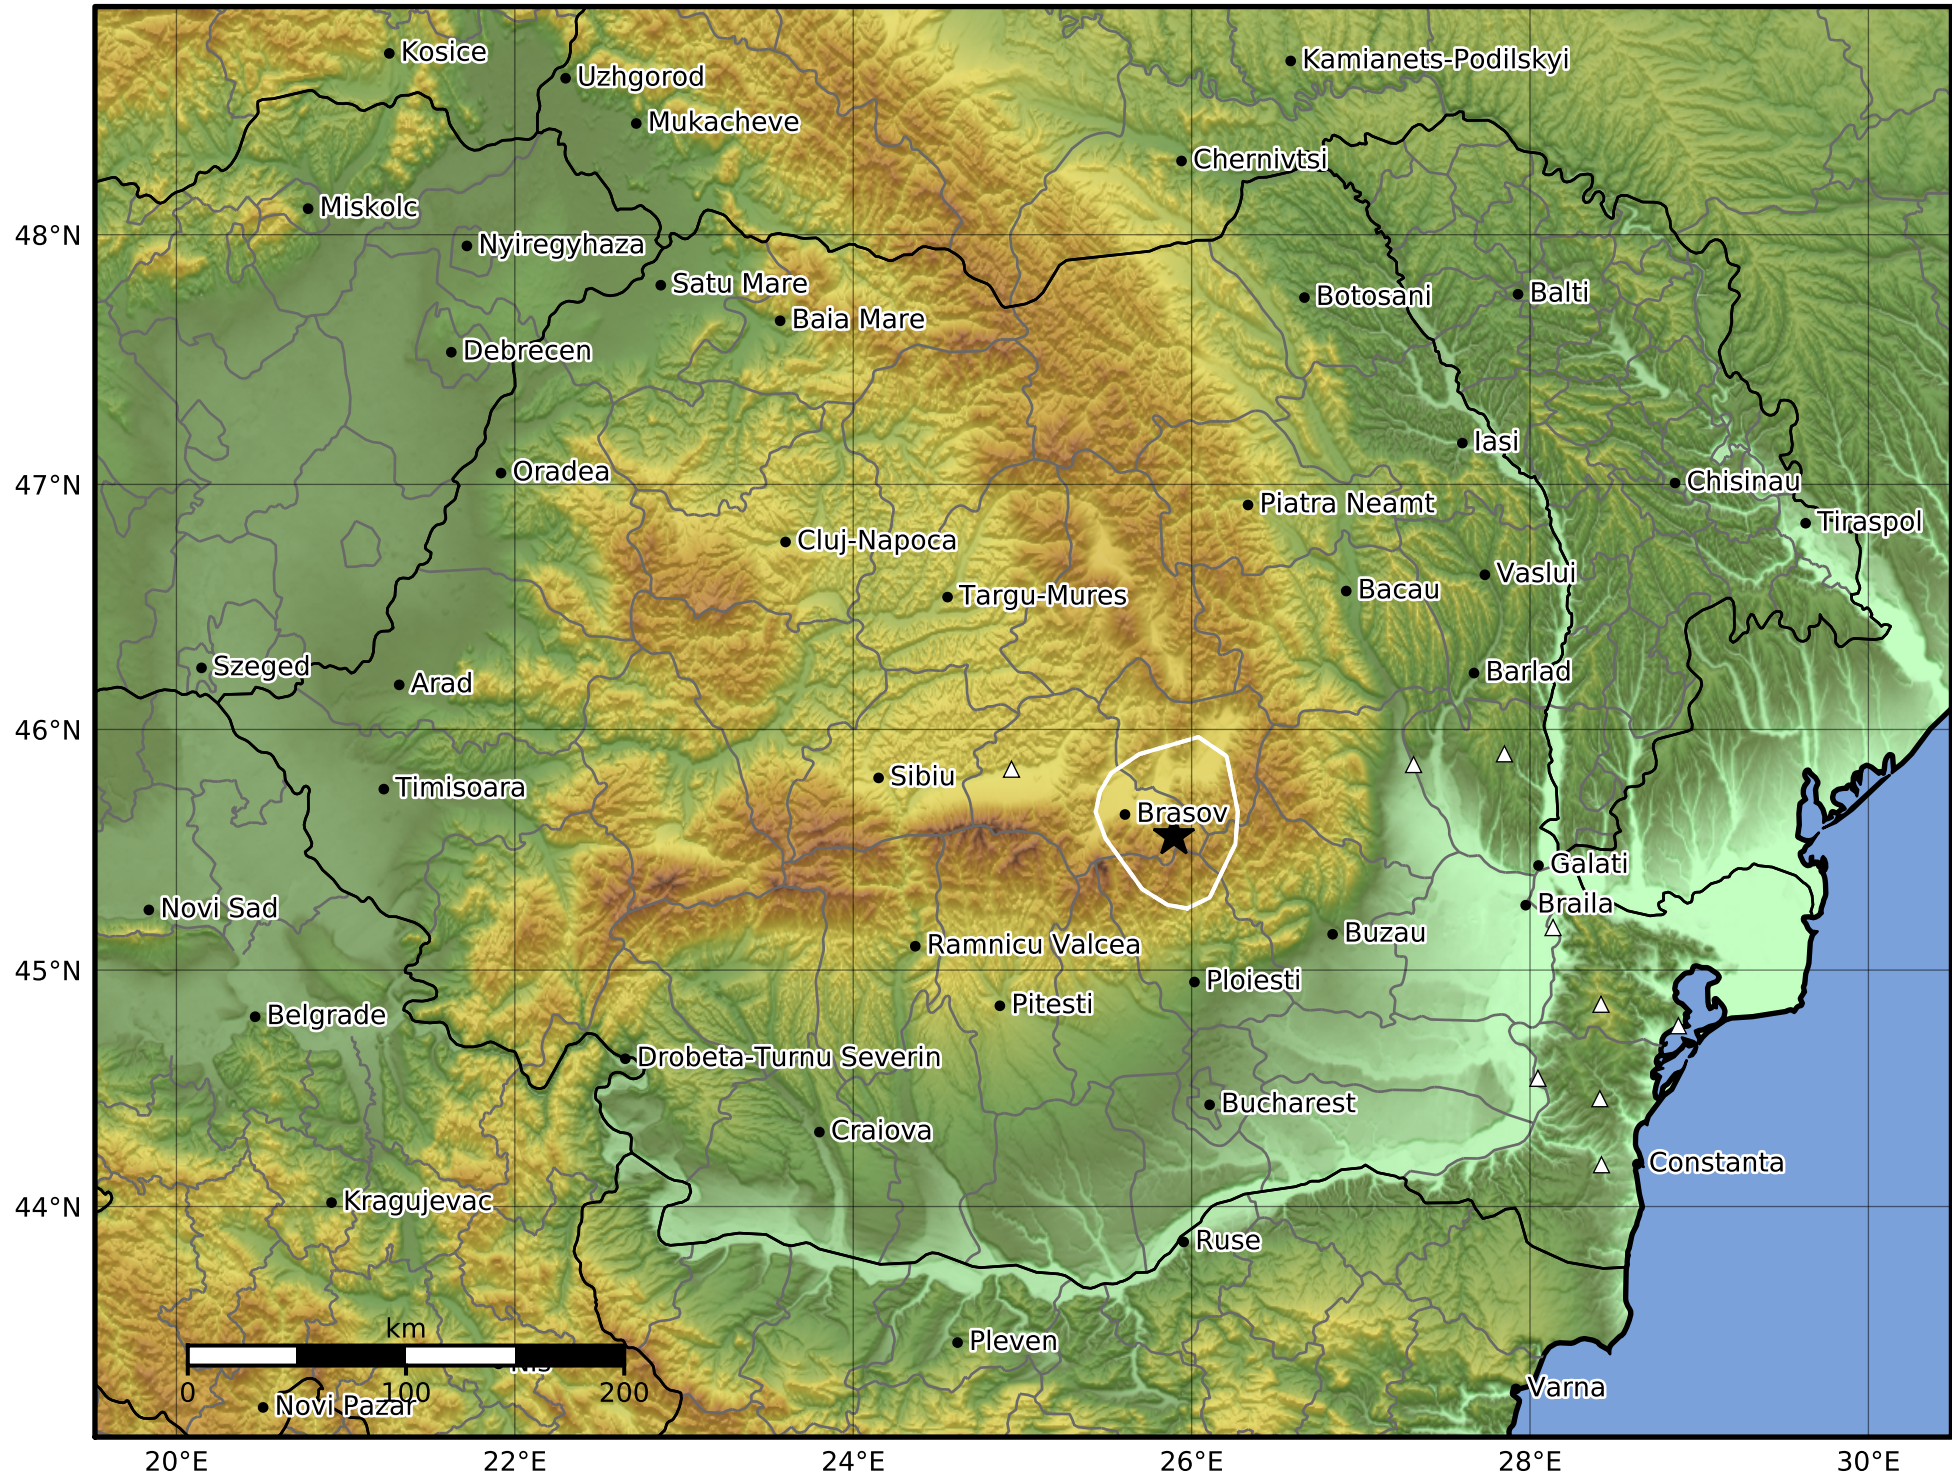

0.3 Second Peak Spectral Acceleration Map
 INFP ShakeMap: Transilvania - Brasov
 Nov 09, 2021 15:20:26 UTC M2.6 N45.56 E25.90 Depth: 40.0km
 ID:2021110915202650

SA(0.3) (%g)	0.1	0.3	0.5	0.7	1	3	5	7	10	30	50	70
--------------	-----	-----	-----	-----	---	---	---	---	----	----	----	----

Scale based on Worden et al. (2012)

Version 1: Processed 2022-10-02T10:15:39Z

△ Seismic Instrument ○ Macroseismic Observation ★ Epicenter