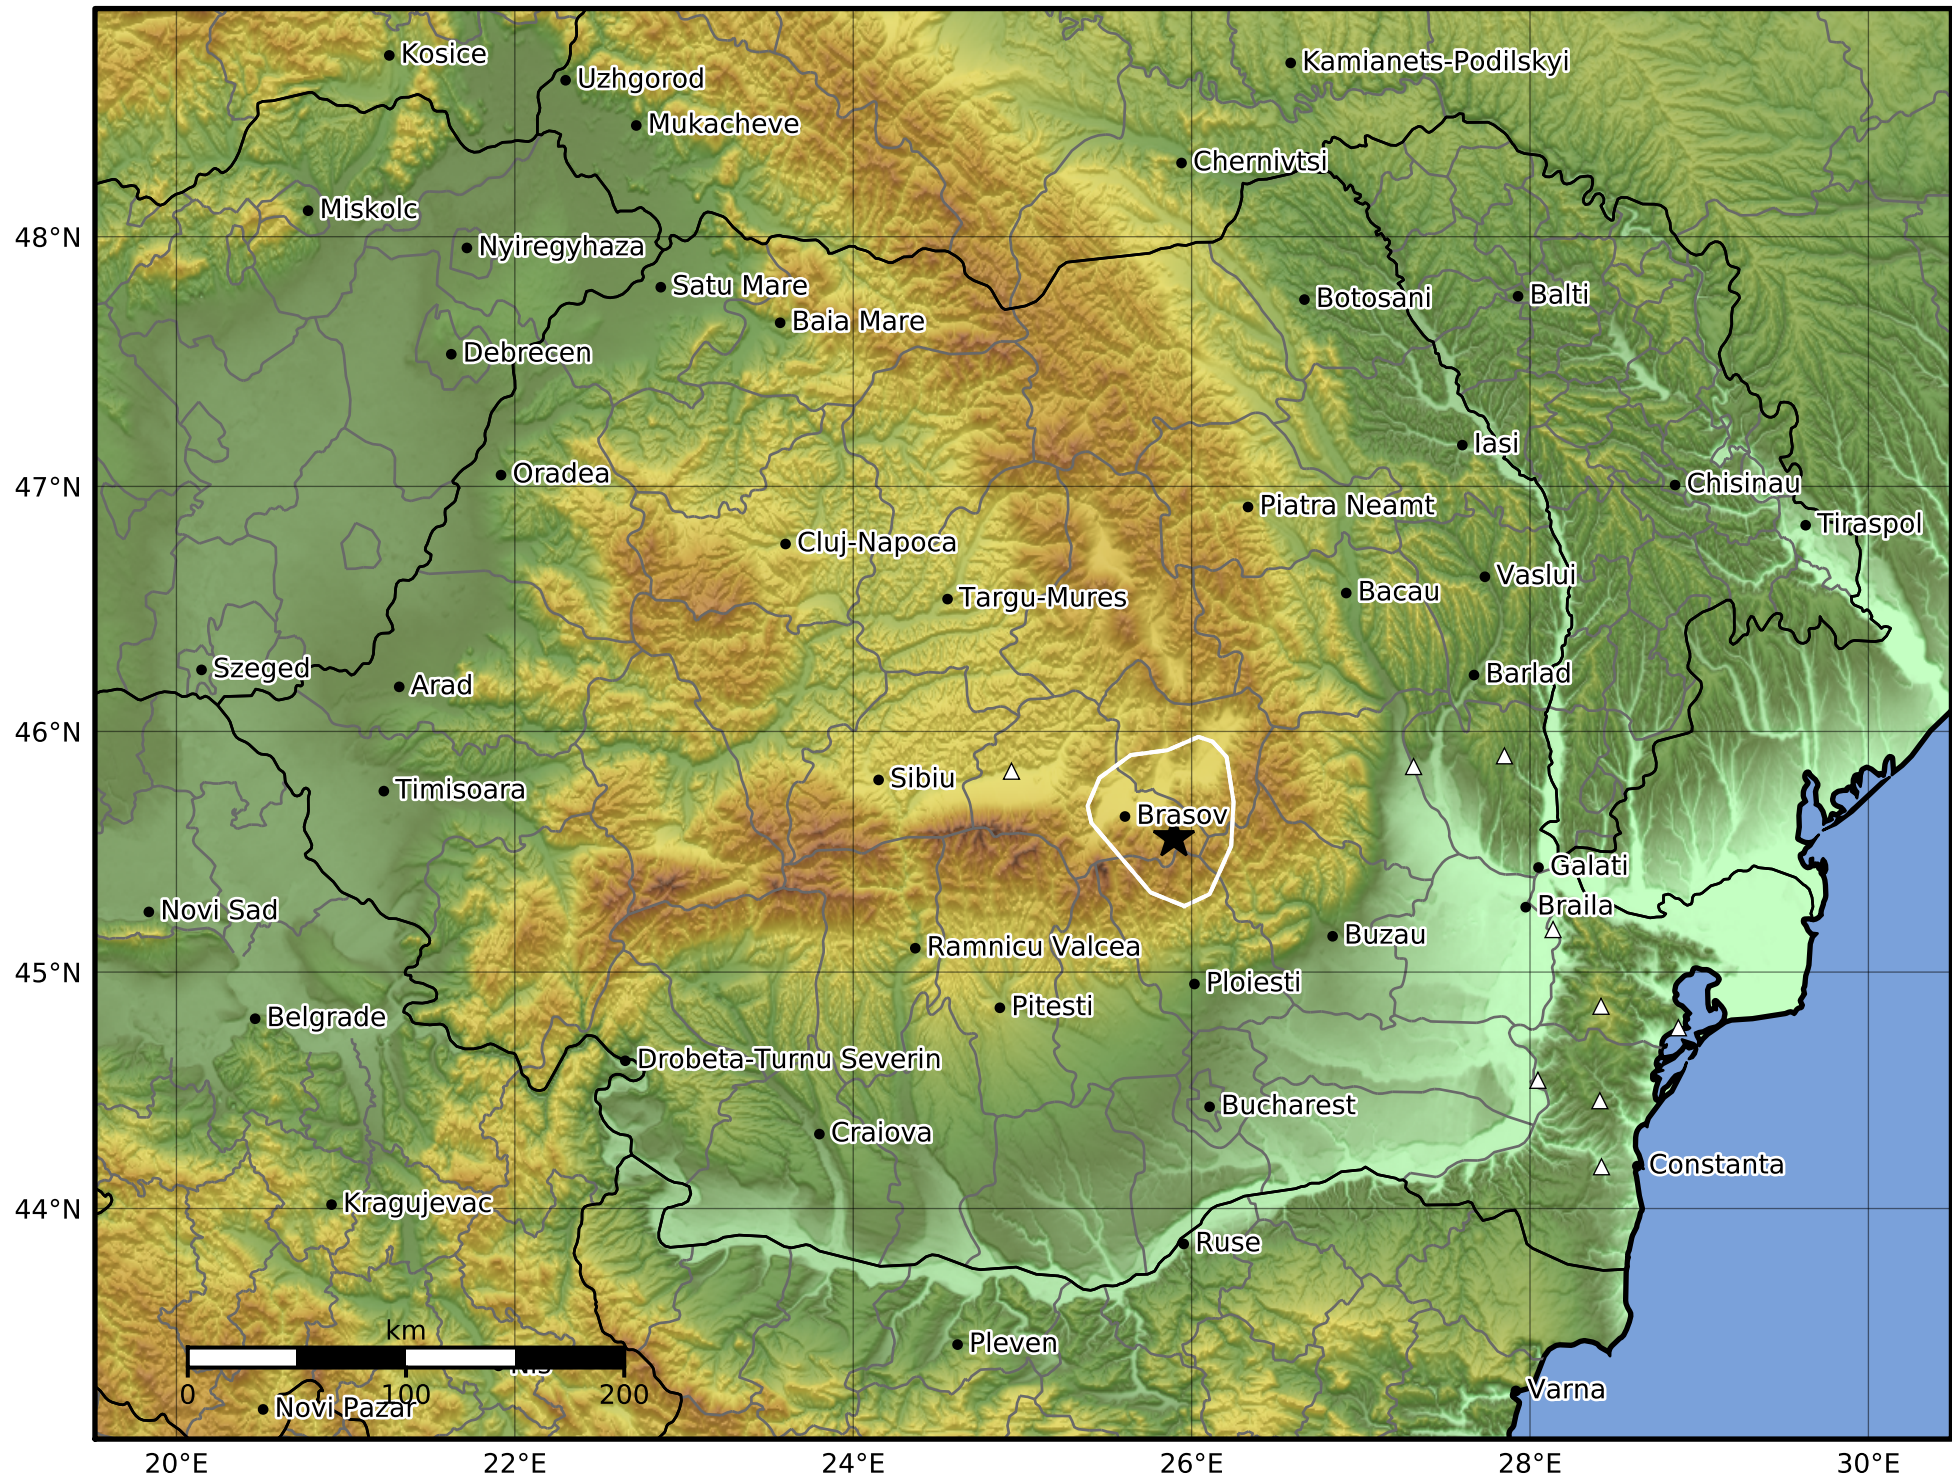

1.0 Second Peak Spectral Acceleration Map
 INFP ShakeMap: Transilvania - Brasov
 Nov 09, 2021 15:20:26 UTC M2.6 N45.56 E25.90 Depth: 40.0km
 ID:2021110915202650

Scale based on Worden et al. (2012)

Version 1: Processed 2022-10-02T10:15:39Z

△ Seismic Instrument ○ Macroseismic Observation ★ Epicenter