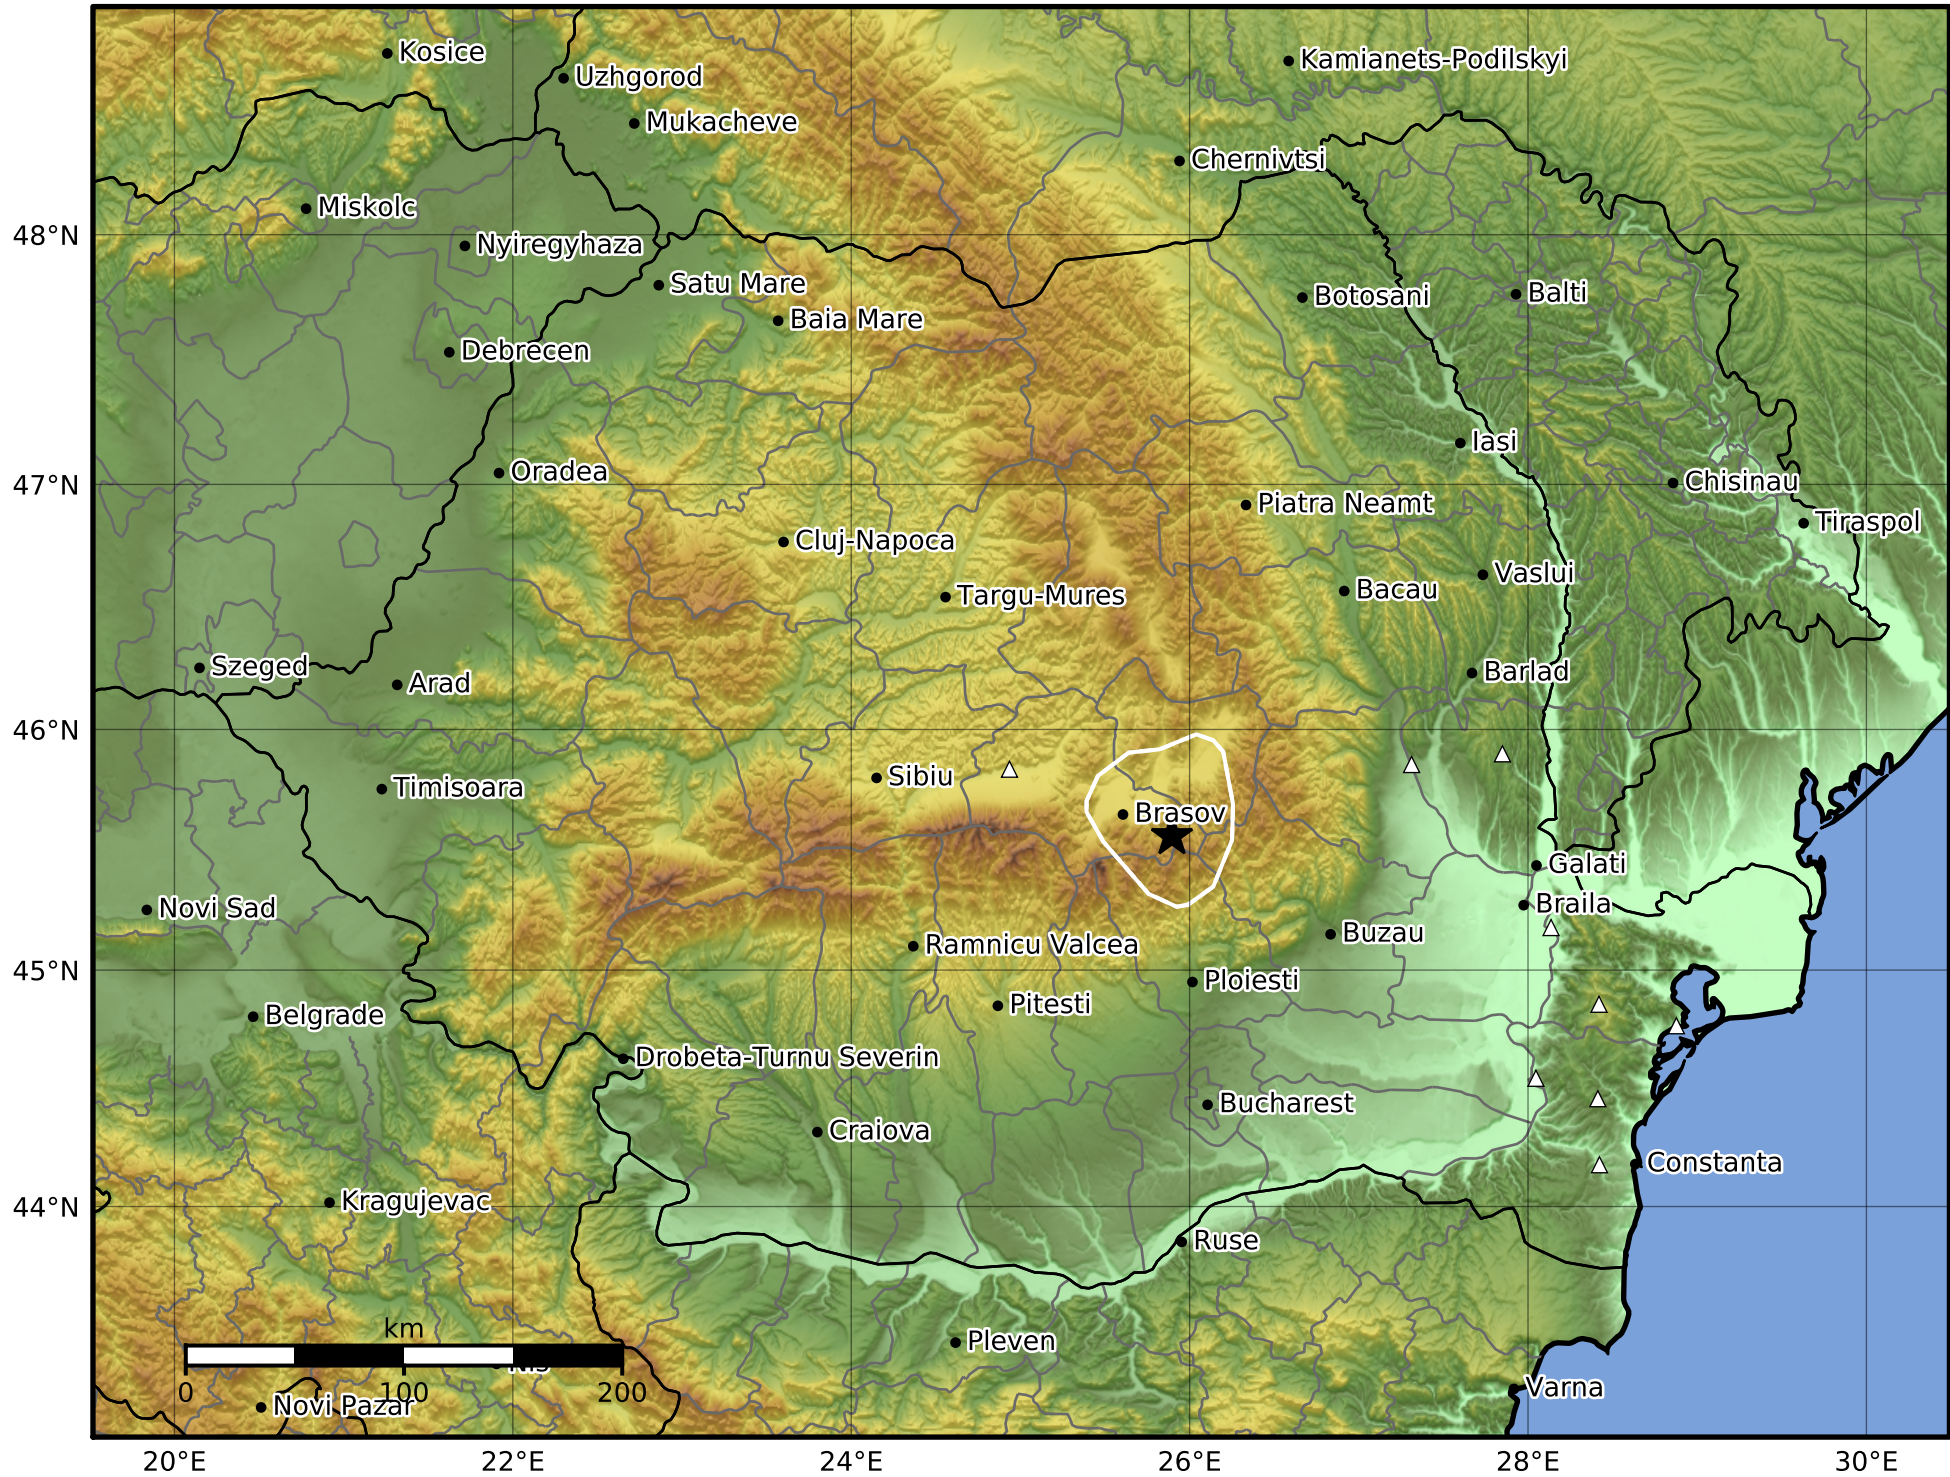

3.0 Second Peak Spectral Acceleration Map  
 INFP ShakeMap: Transilvania - Brasov  
 Nov 09, 2021 15:20:26 UTC M2.6 N45.56 E25.90 Depth: 40.0km  
 ID:2021110915202650

Scale based on Worden et al. (2012)

Version 1: Processed 2022-10-02T10:15:39Z

△ Seismic Instrument      ○ Macroseismic Observation      ★ Epicenter