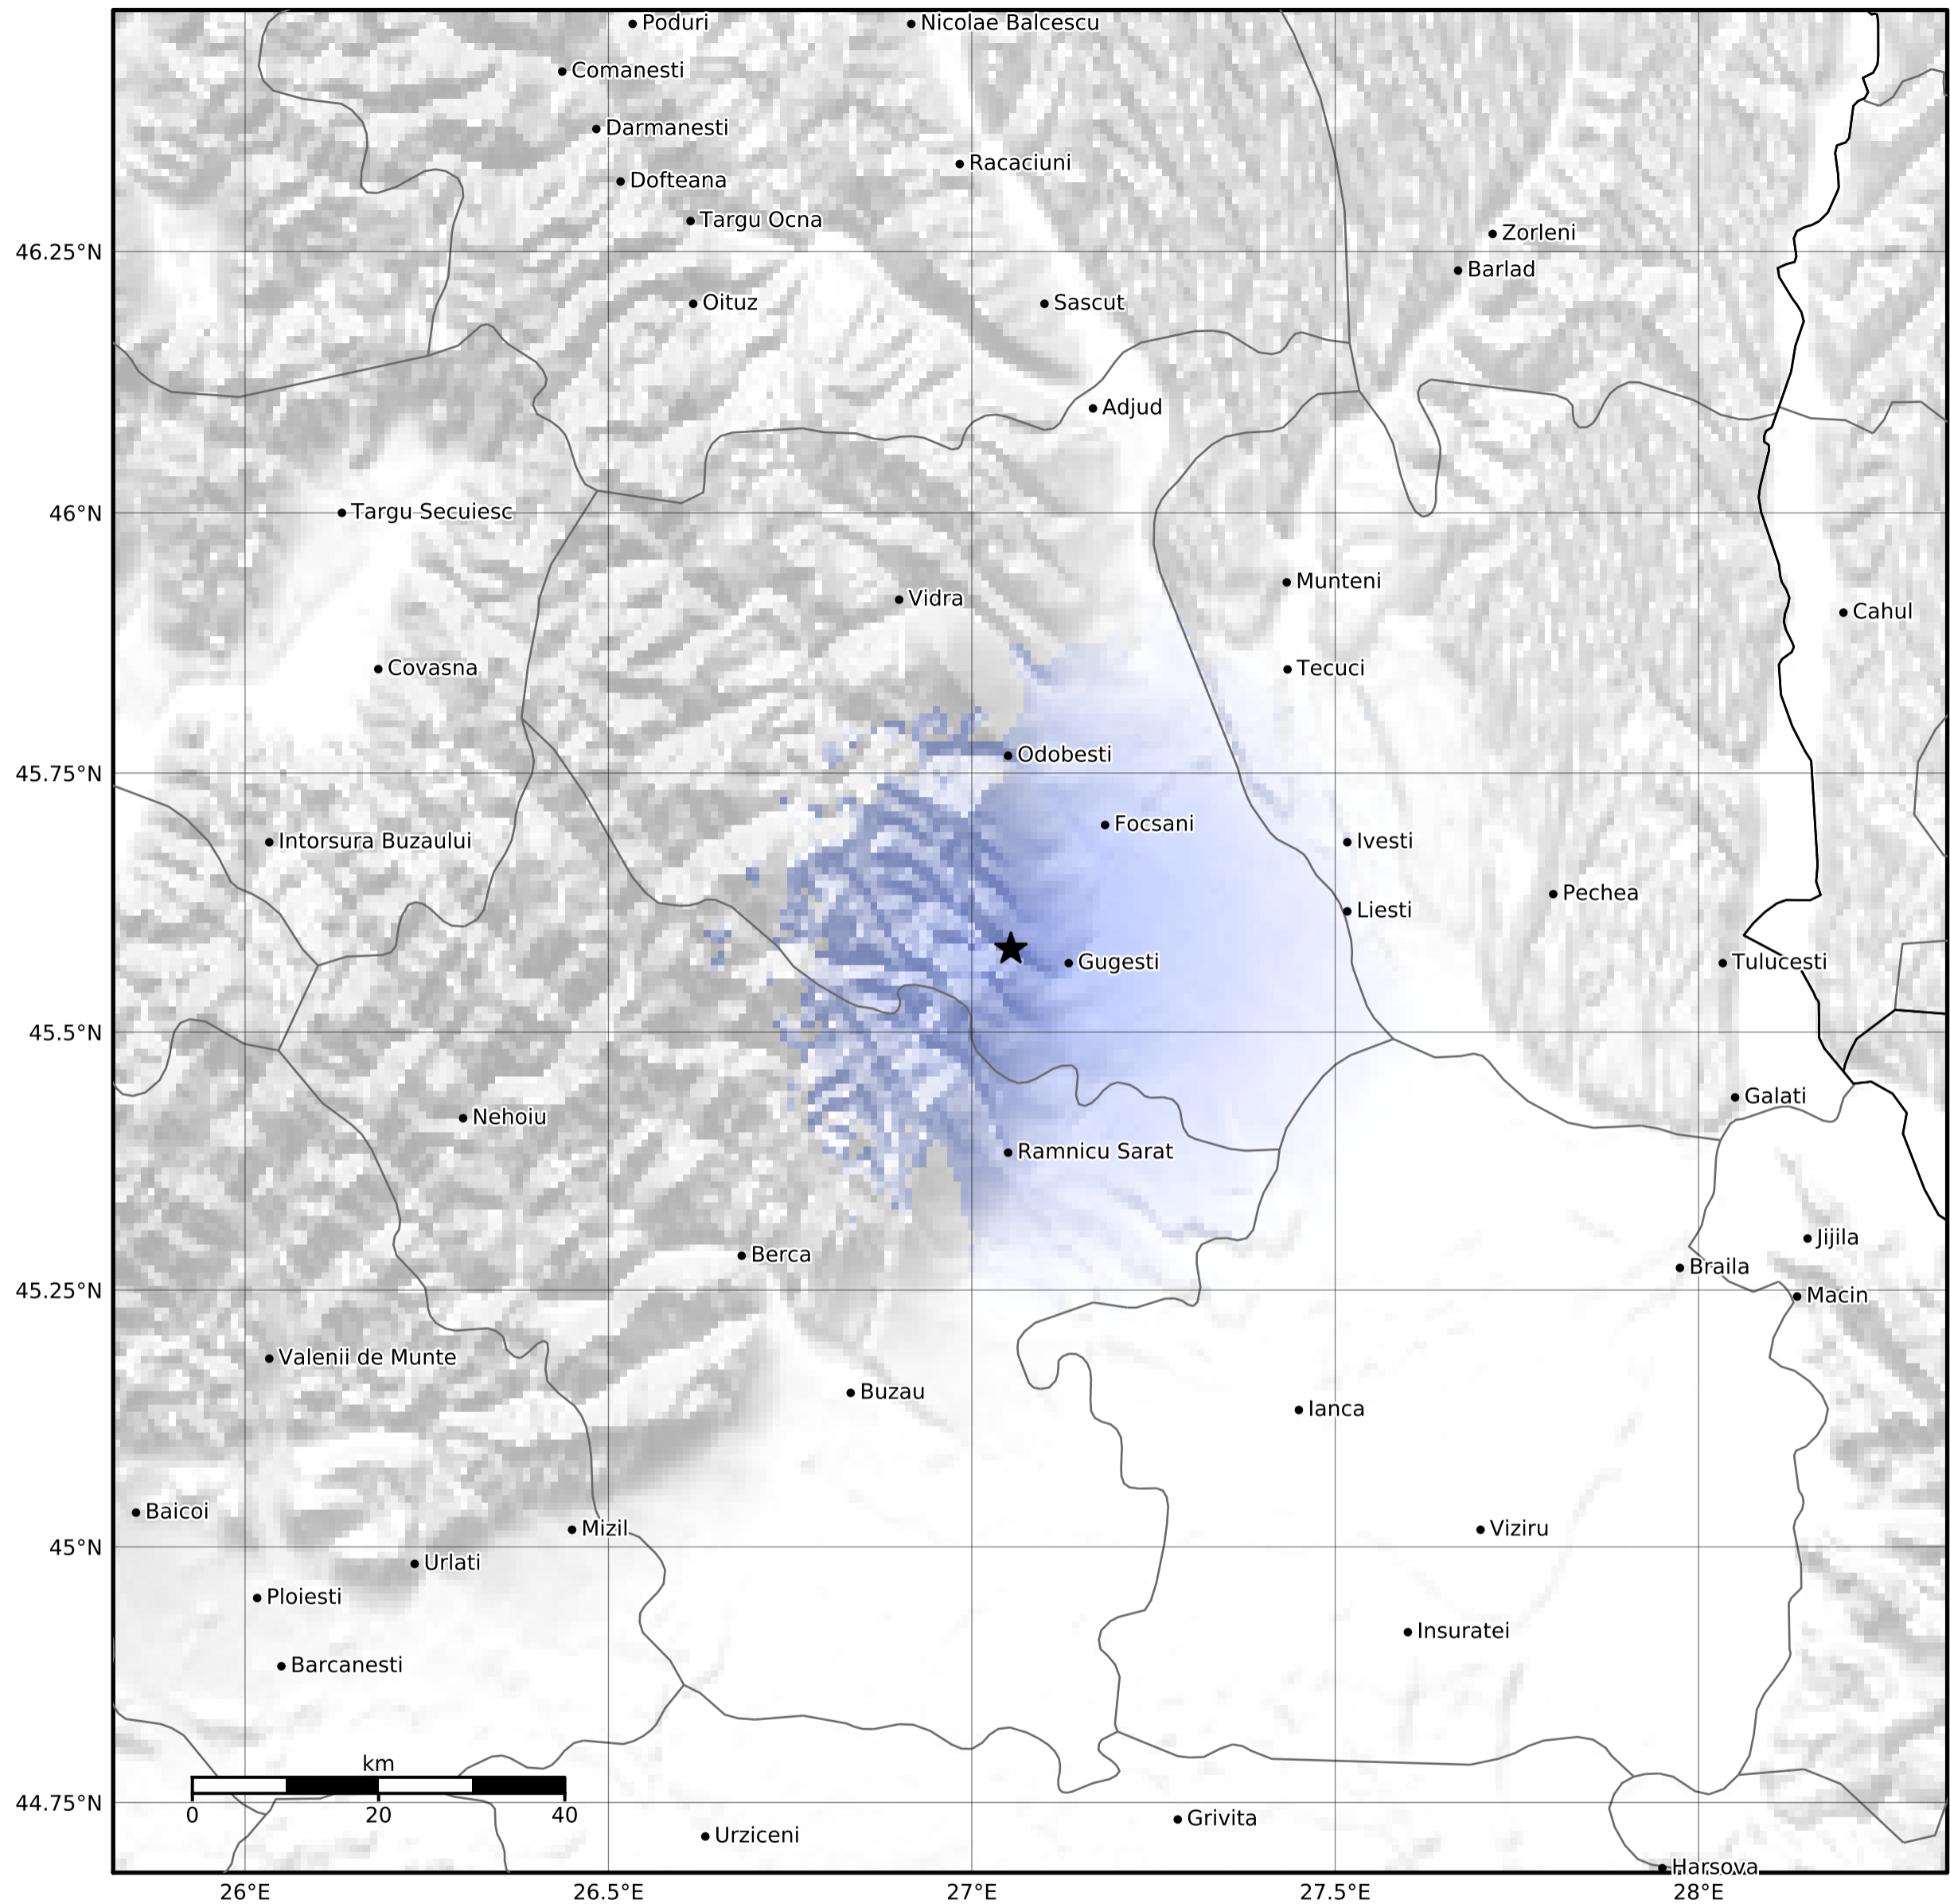

Macro seismic Intensity Map
 INFP ShakeMap: Zona seismica Vrancea - Vrancea
 Nov 17, 2021 18:52:55 UTC M3.1 N45.58 E27.05 Depth: 29.0km
 ID:2021111718525506

SHAKING	Not felt	Weak	Light	Moderate	Strong	Very strong	Severe	Violent	Extreme
DAMAGE	None	None	None	Very light	Light	Moderate	Moderate/heavy	Heavy	Very heavy
PGA(%g)	<0.05	0.3	2.76	6.2	11.5	21.5	40.1	74.7	>139
PGV(cm/s)	<0.02	0.13	1.41	4.65	9.64	20	41.4	85.8	>178
INTENSITY	I	II-III	IV	V	VI	VII	VIII	IX	X+

Scale based on Worden et al. (2012)

Version 1: Processed 2021-11-19T05:23:08Z

△ Seismic Instrument ○ Macro seismic Observation ★ Epicenter