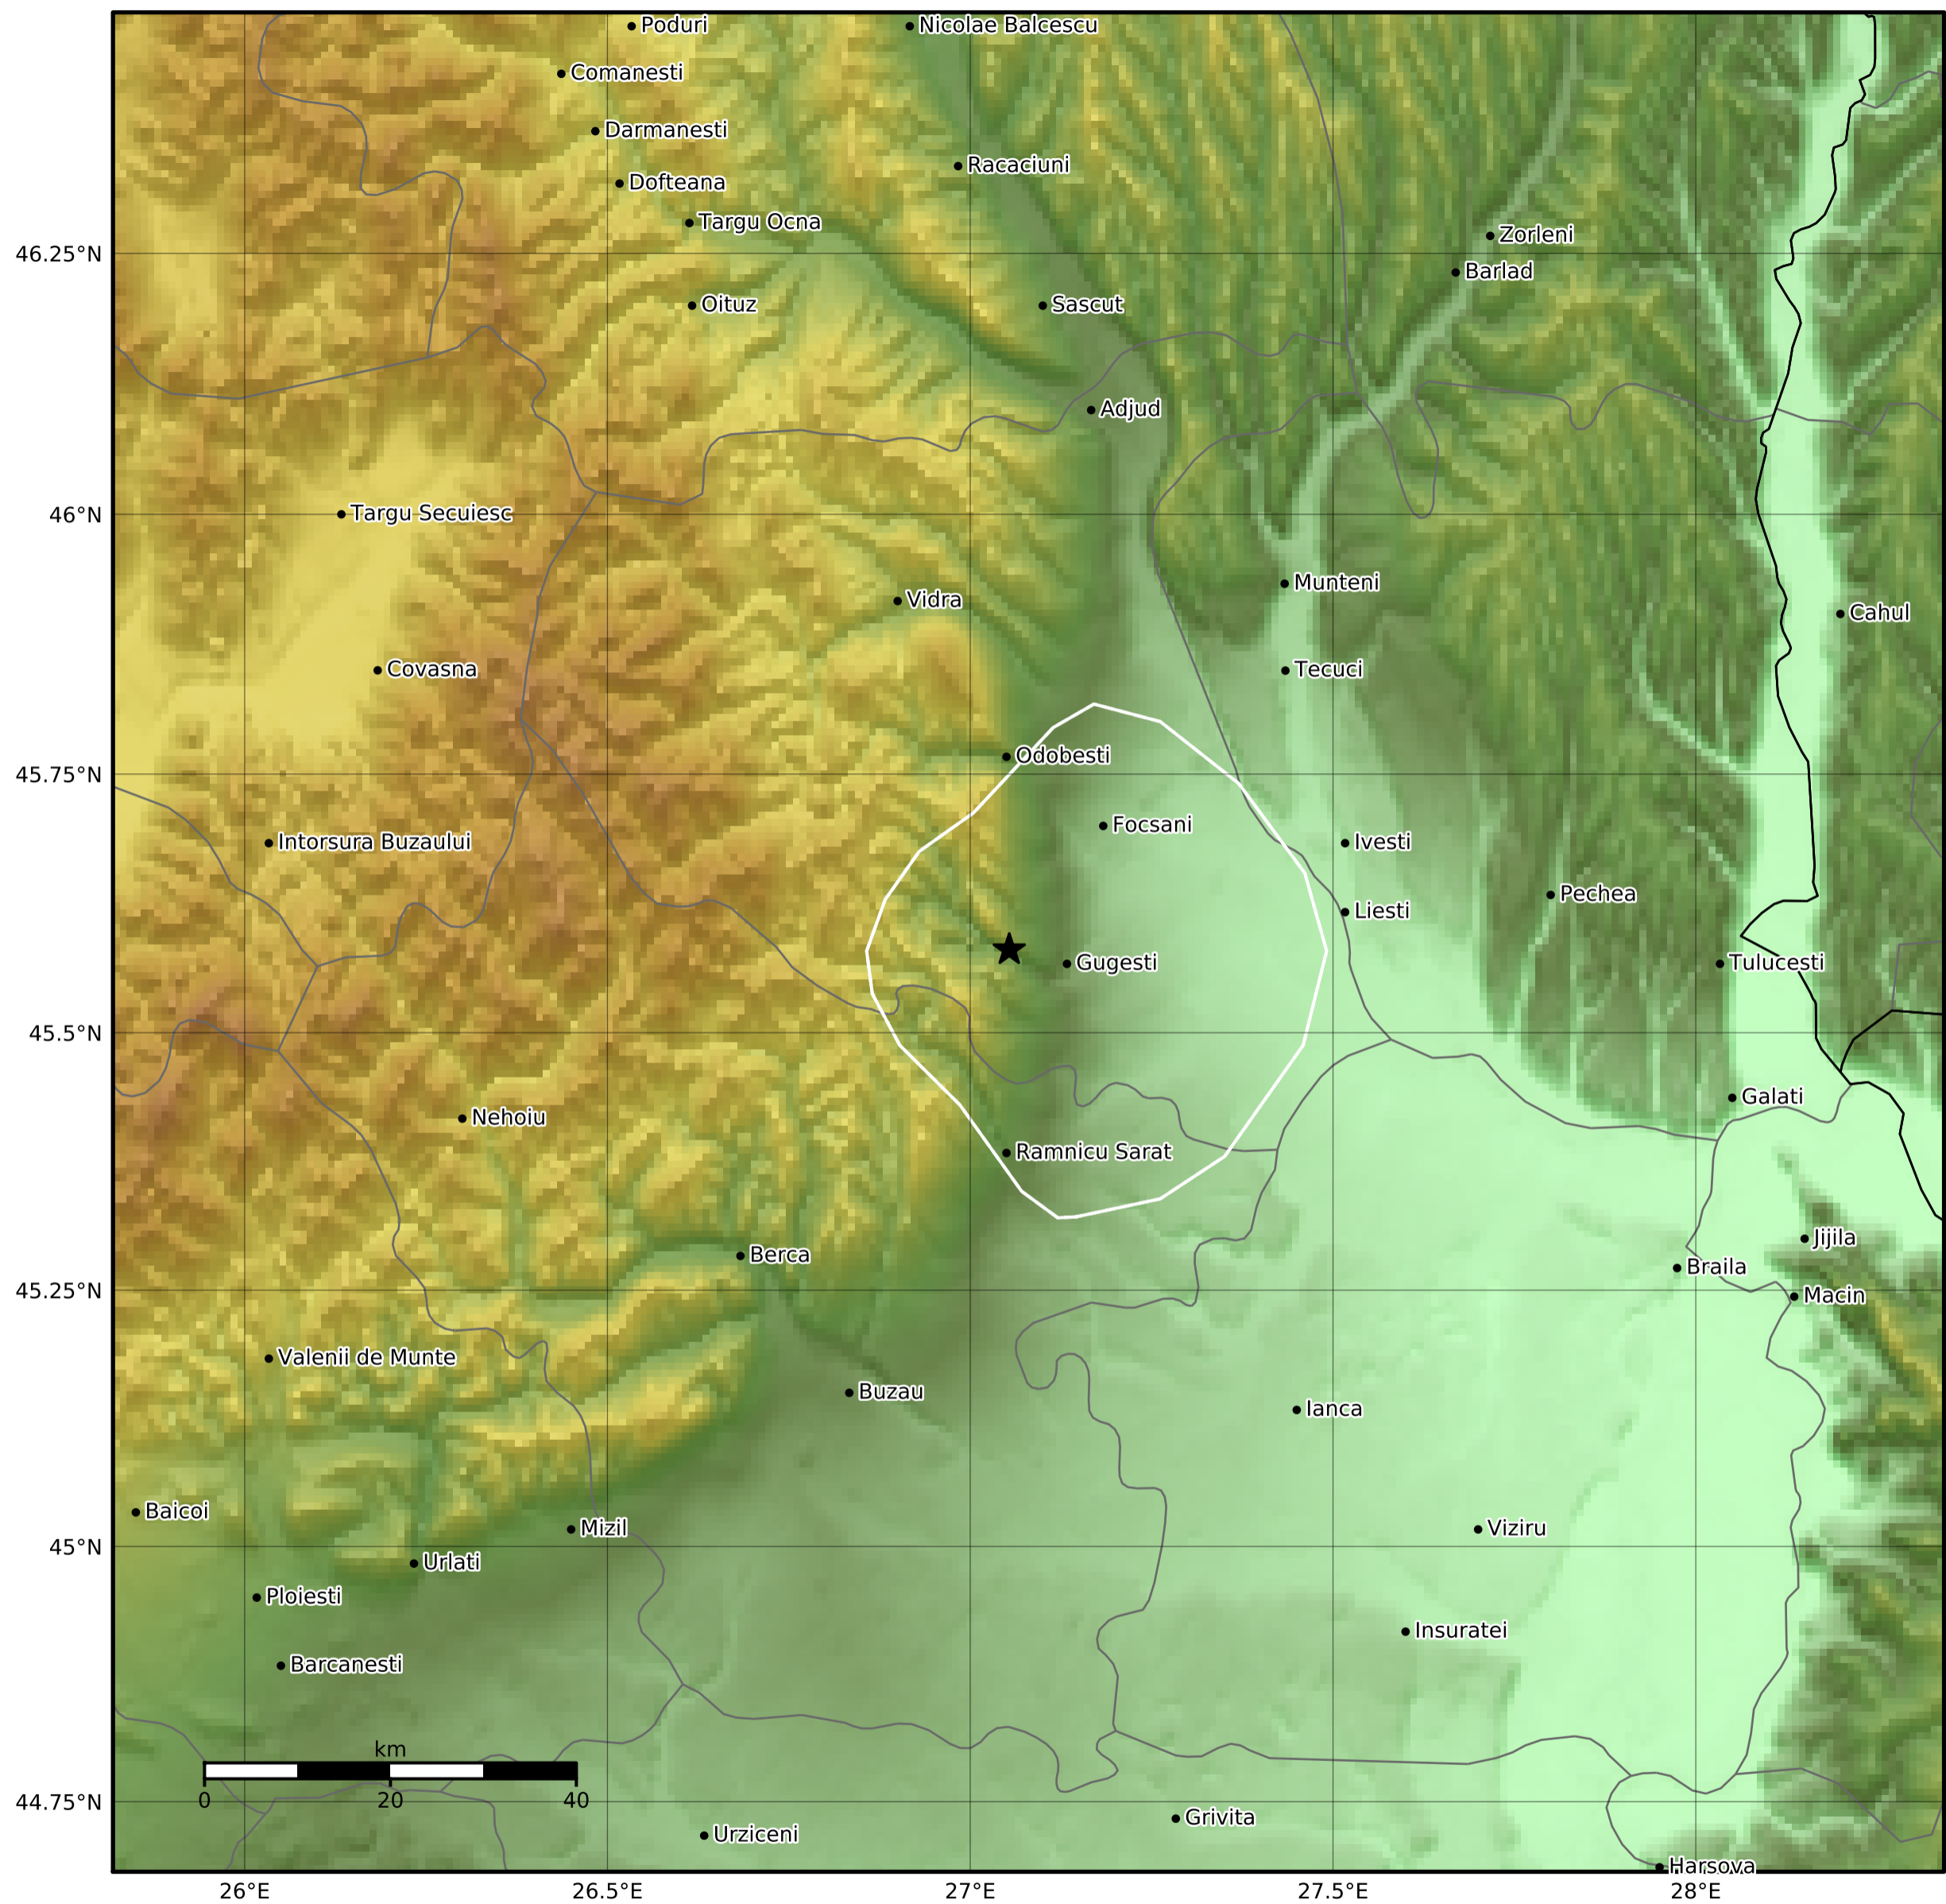

Peak Ground Velocity Map  
 INFP ShakeMap: Zona seismică Vrancea - Vrancea  
 Nov 17, 2021 18:52:55 UTC M3.1 N45.58 E27.05 Depth: 29.0km  
 ID:2021111718525506

PGV (cm/s)	0.1	0.3	0.5	0.7	1	3	5	7	10	30	50	70
------------	-----	-----	-----	-----	---	---	---	---	----	----	----	----

Scale based on Worden et al. (2012)

Version 1: Processed 2021-11-19T05:23:08Z

△ Seismic Instrument      ○ Macro seismic Observation      ★ Epicenter