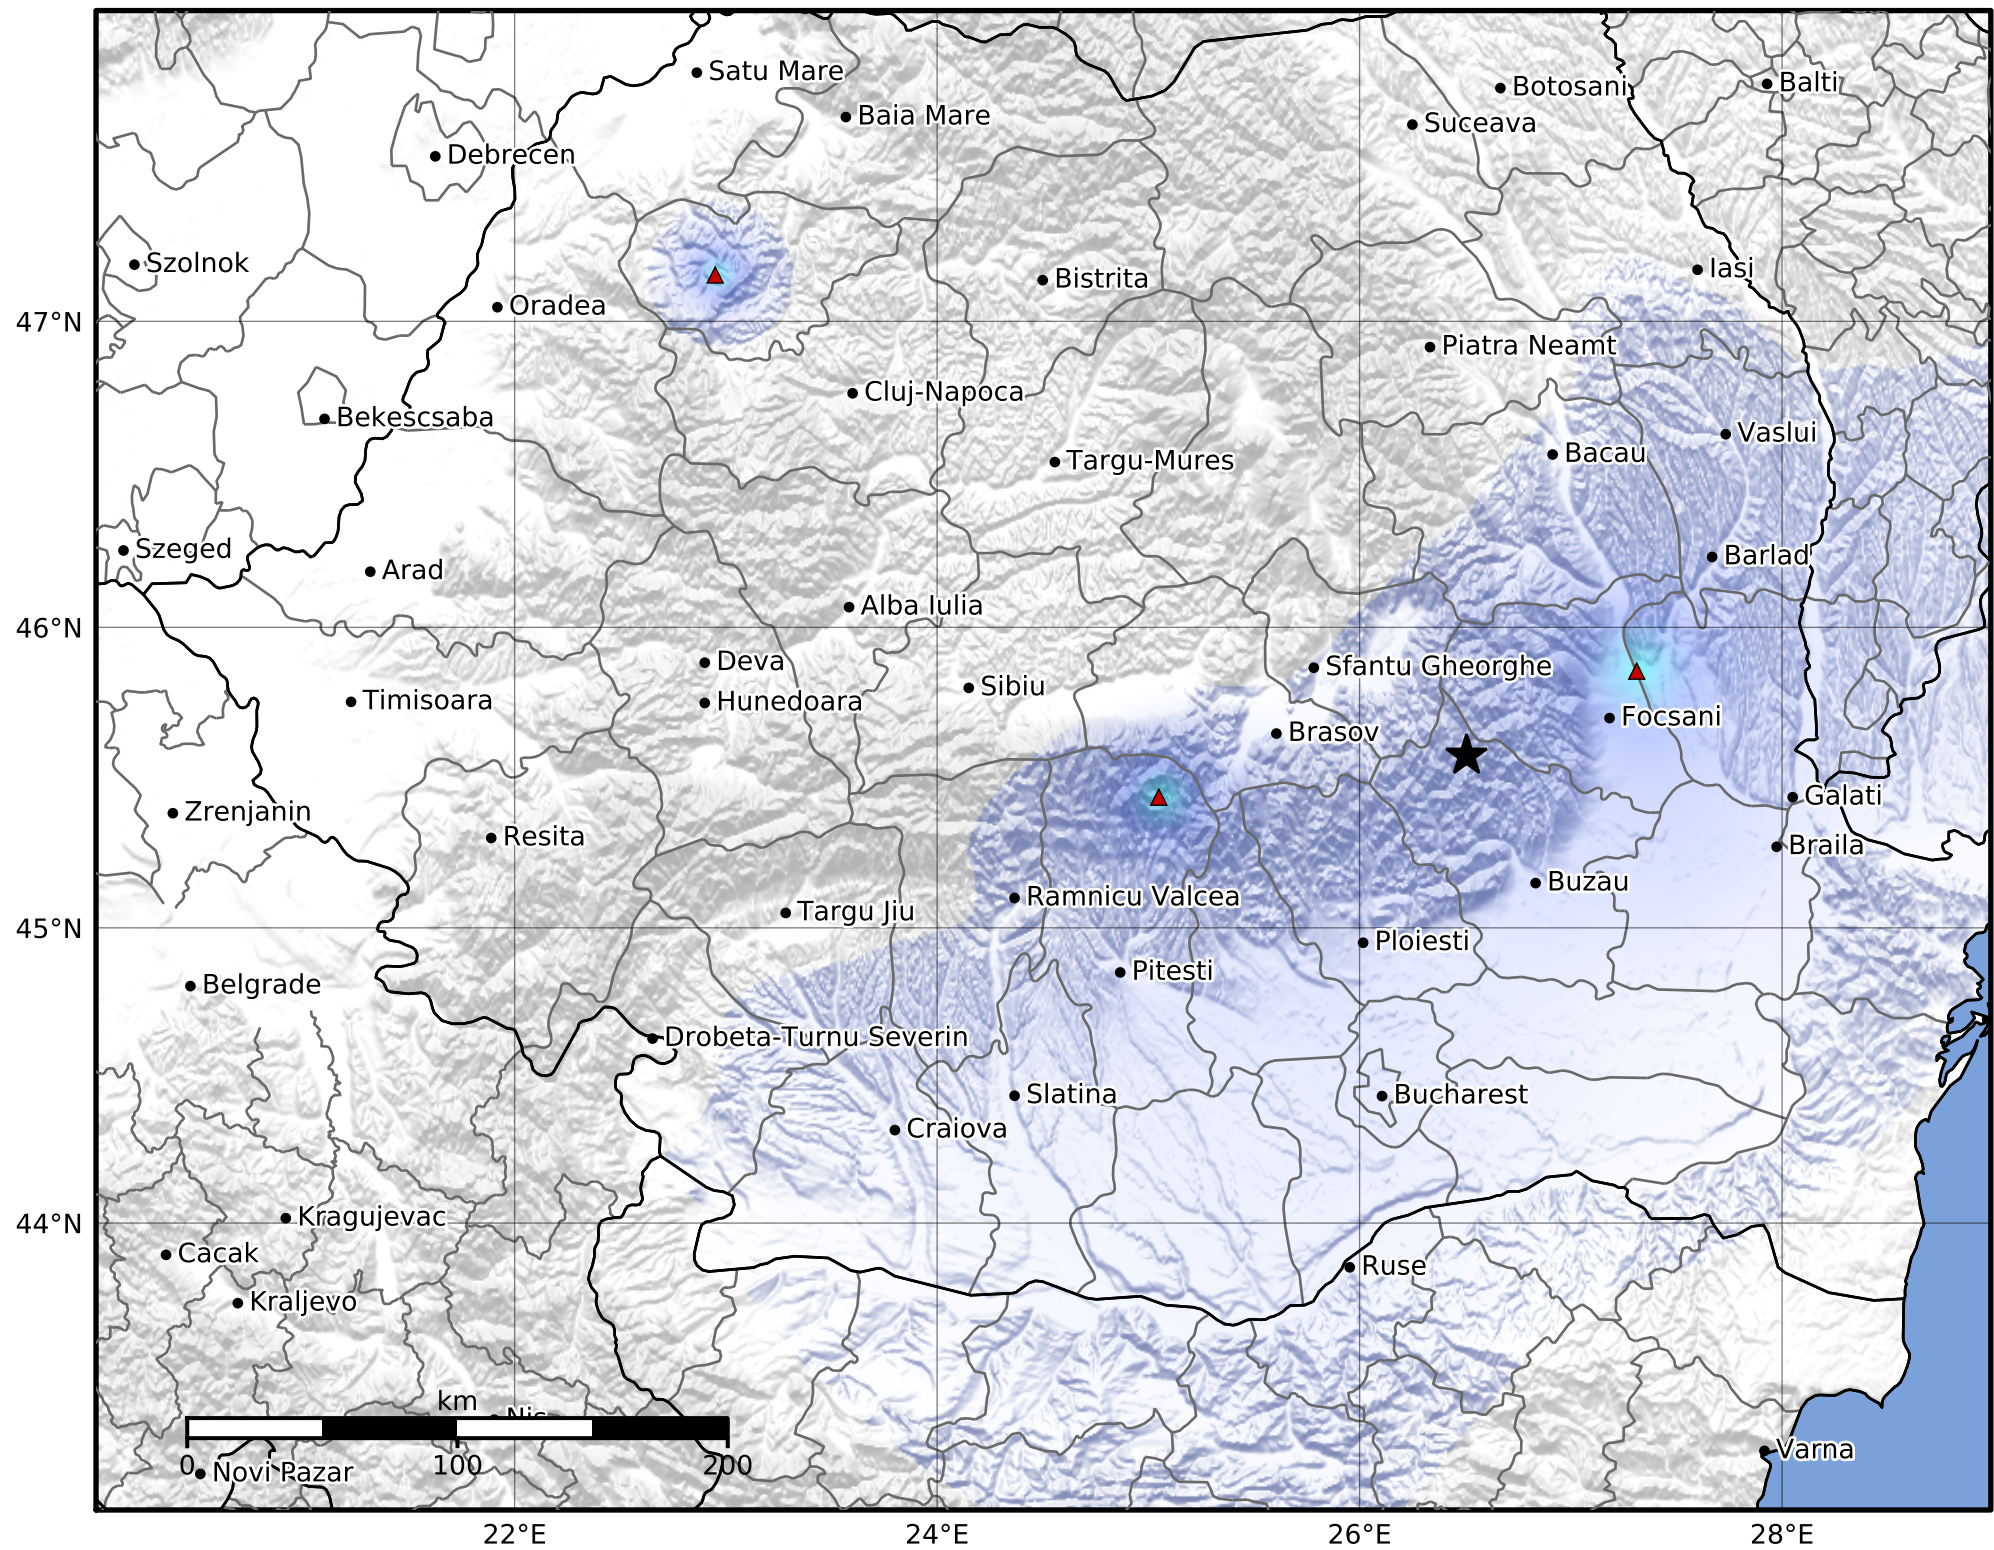

Macroseismic Intensity Map
 INFP ShakeMap: Zona seismică Vrancea - Buzău
 Nov 28, 2021 15:40:56 UTC M2.9 N45.58 E26.51 Depth: 130.0km
 ID:2021112815405651

SHAKING	Not felt	Weak	Light	Moderate	Strong	Very strong	Severe	Violent	Extreme
DAMAGE	None	None	None	Very light	Light	Moderate	Moderate/heavy	Heavy	Very heavy
PGA(%g)	<0.05	0.3	2.76	6.2	11.5	21.5	40.1	74.7	>139
PGV(cm/s)	<0.02	0.13	1.41	4.65	9.64	20	41.4	85.8	>178
INTENSITY	I	II-III	IV	V	VI	VII	VIII	IX	X+

Scale based on Worden et al. (2012)

Version 1: Processed 2021-11-28T15:49:32Z

△ Seismic Instrument ○ Macroseismic Observation ★ Epicenter