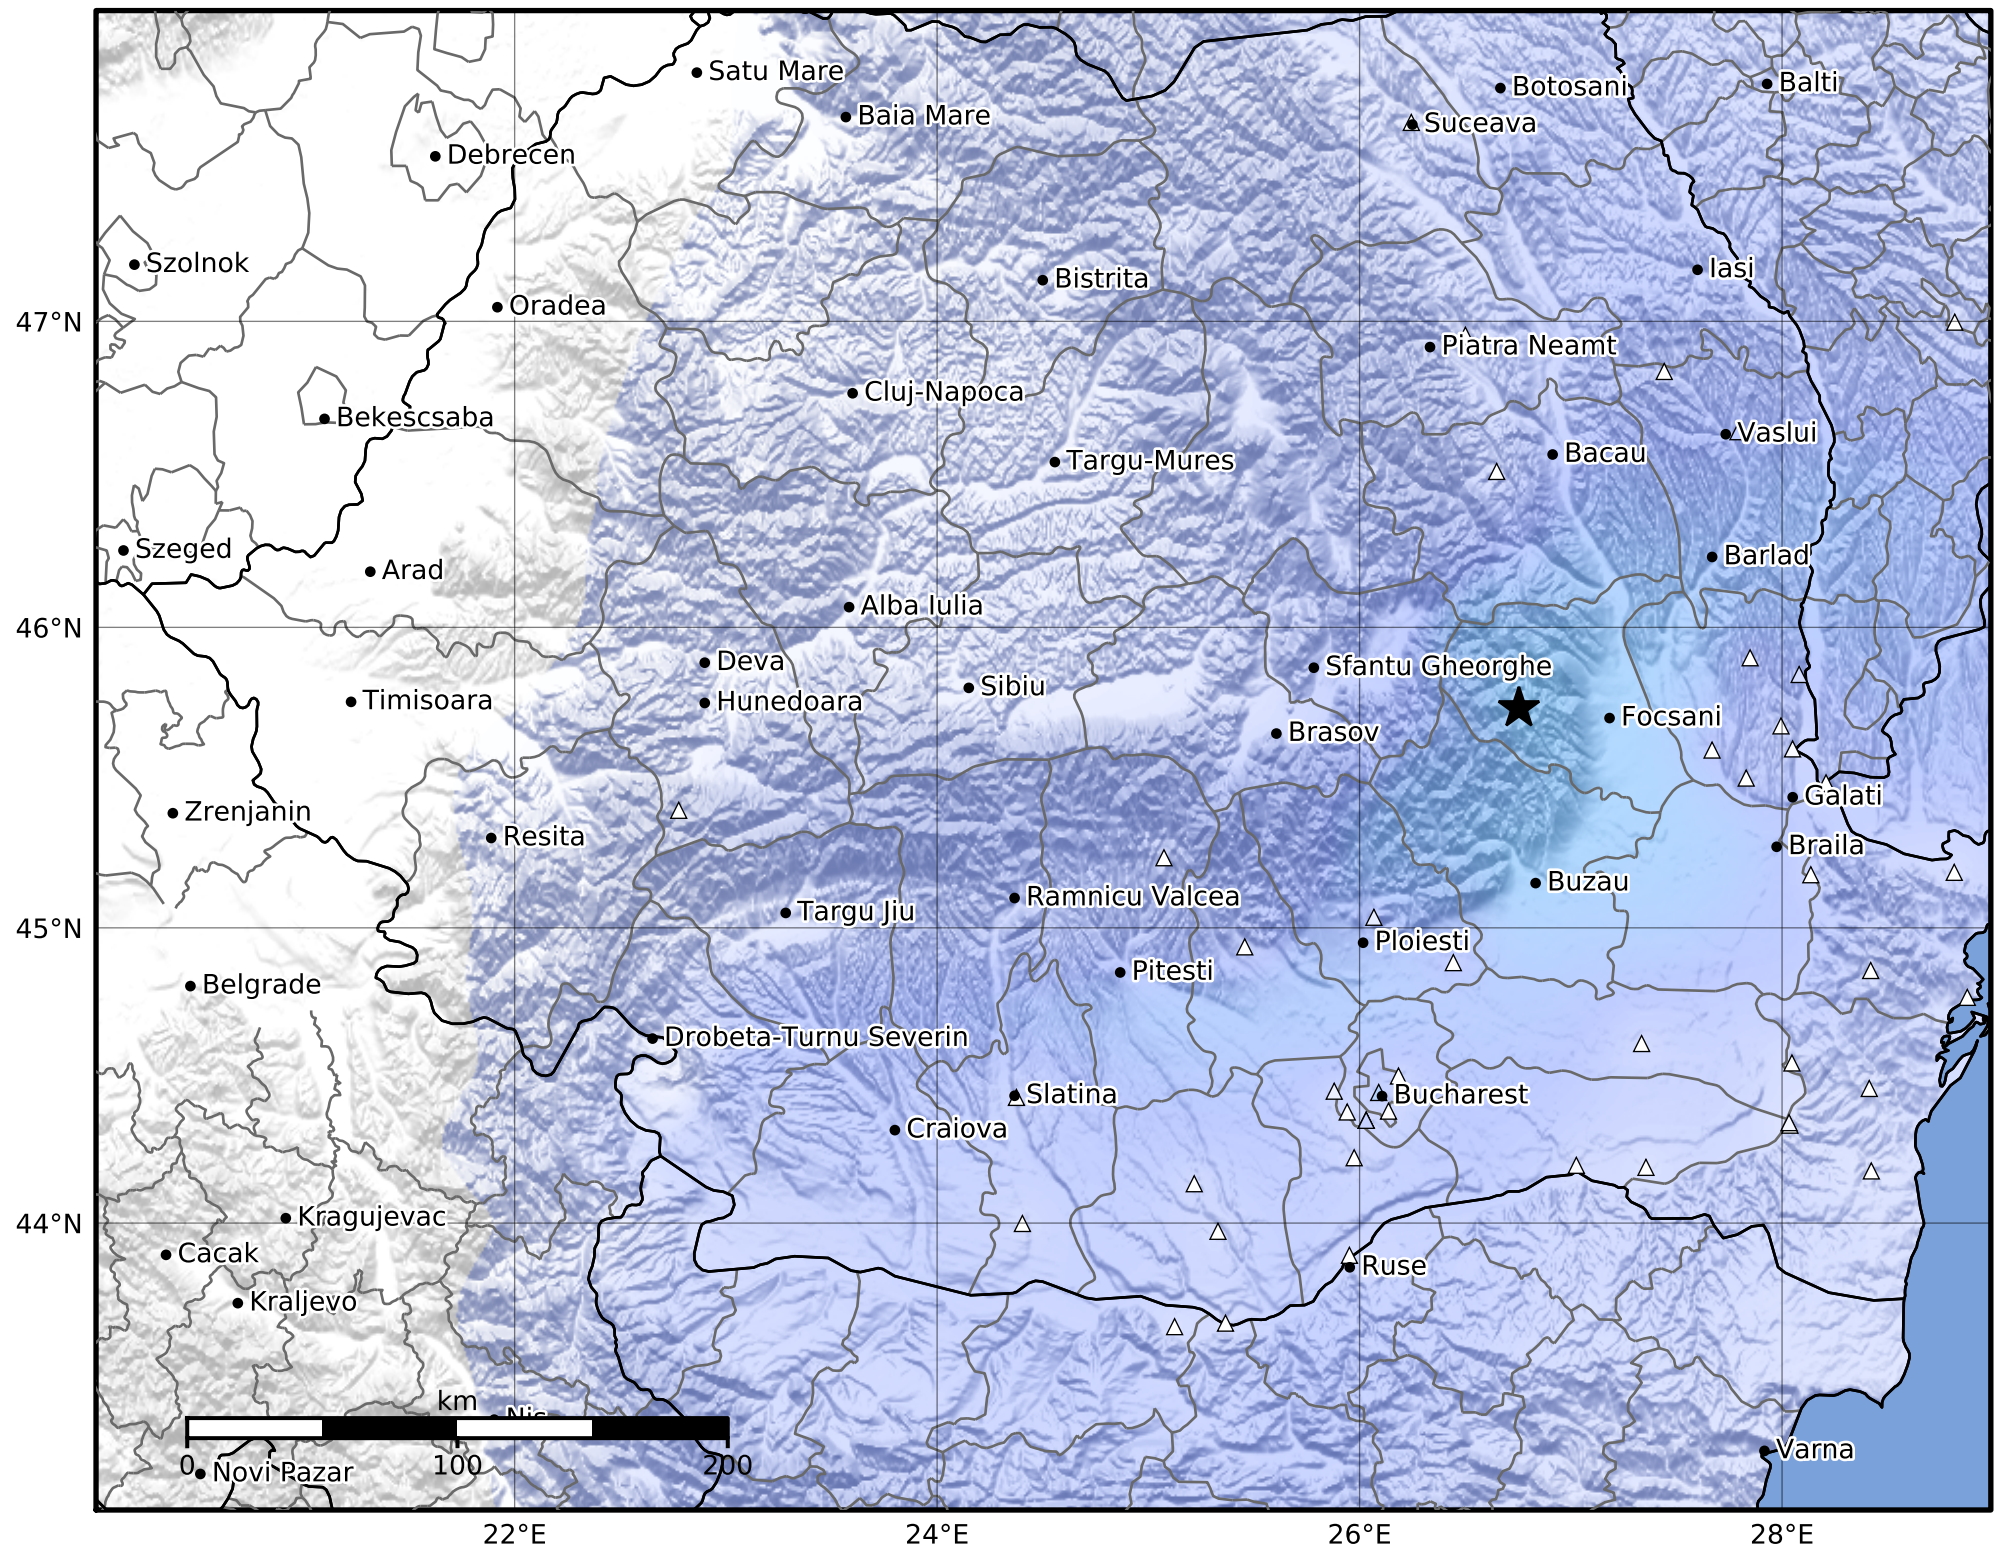

Macroseismic Intensity Map
 INFP ShakeMap: Zona seismica Vrancea - Vrancea
 Nov 30, 2021 16:20:56 UTC M4.1 N45.73 E26.75 Depth: 140.0km
 ID:2021113016205696

SHAKING	Not felt	Weak	Light	Moderate	Strong	Very strong	Severe	Violent	Extreme
DAMAGE	None	None	None	Very light	Light	Moderate	Moderate/heavy	Heavy	Very heavy
PGA(%g)	<0.05	0.3	2.76	6.2	11.5	21.5	40.1	74.7	>139
PGV(cm/s)	<0.02	0.13	1.41	4.65	9.64	20	41.4	85.8	>178
INTENSITY	I	II-III	IV	V	VI	VII	VIII	IX	X+

Scale based on Worden et al. (2012)

Version 1: Processed 2022-10-02T08:27:33Z

△ Seismic Instrument ○ Macroseismic Observation ★ Epicenter