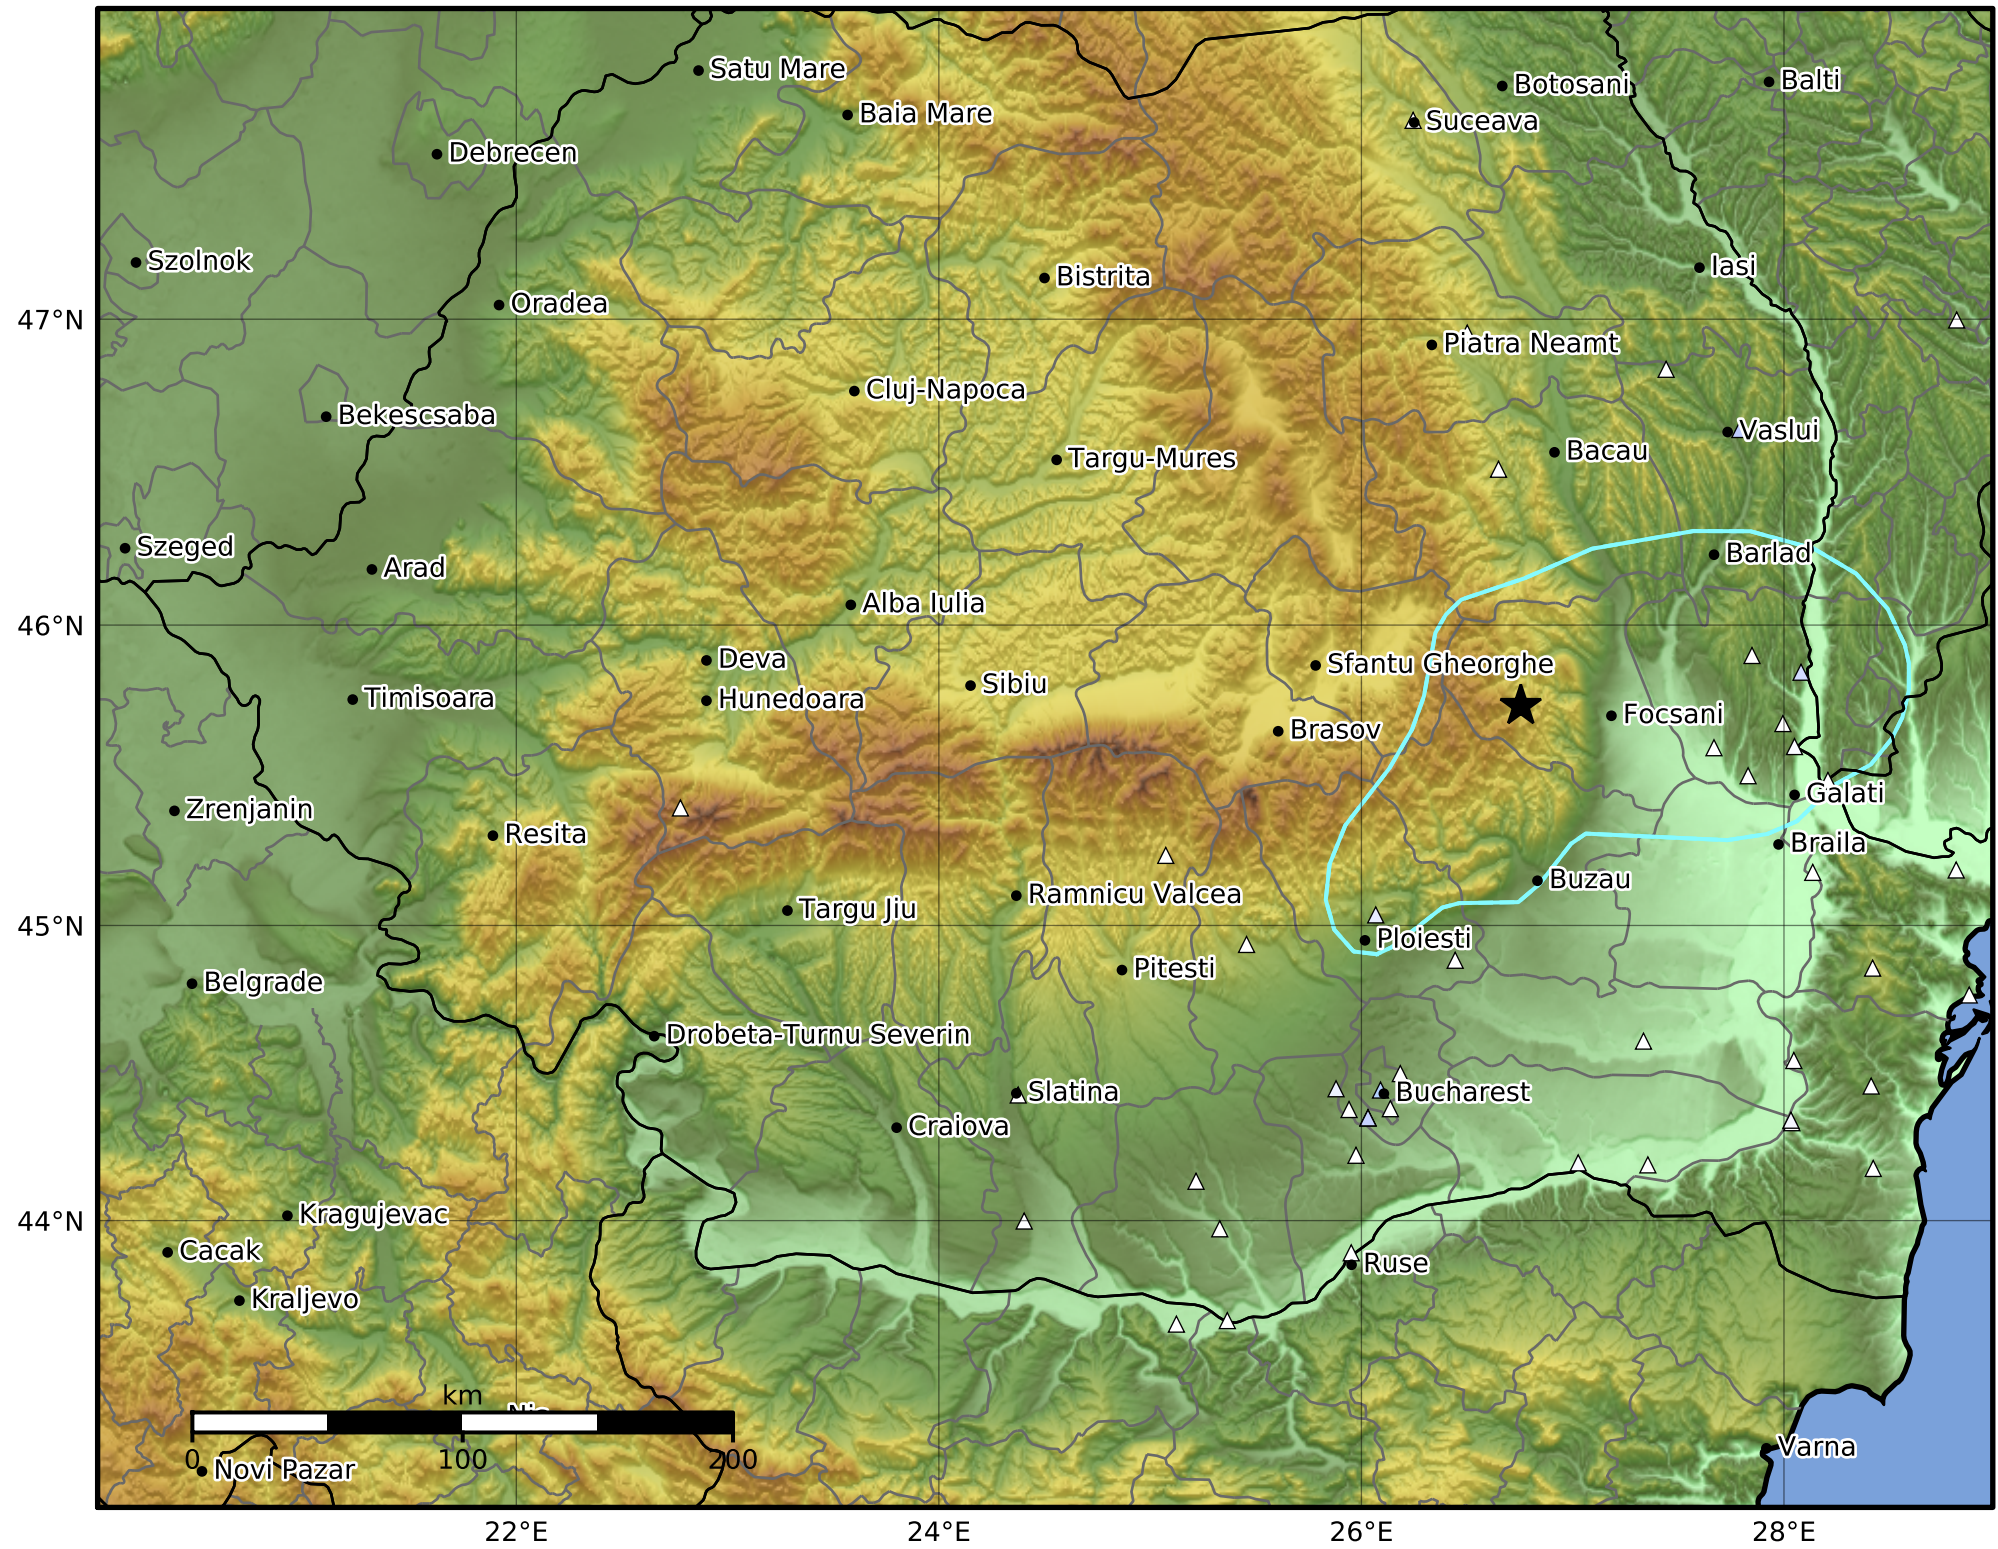

Peak Ground Velocity Map  
 INFP ShakeMap: Zona seismică Vrancea - Vrancea  
 Nov 30, 2021 16:20:56 UTC M4.1 N45.73 E26.75 Depth: 140.0km  
 ID:2021113016205696

Scale based on Worden et al. (2012)

Version 1: Processed 2022-10-02T08:27:33Z

△ Seismic Instrument      ○ Macro seismic Observation      ★ Epicenter