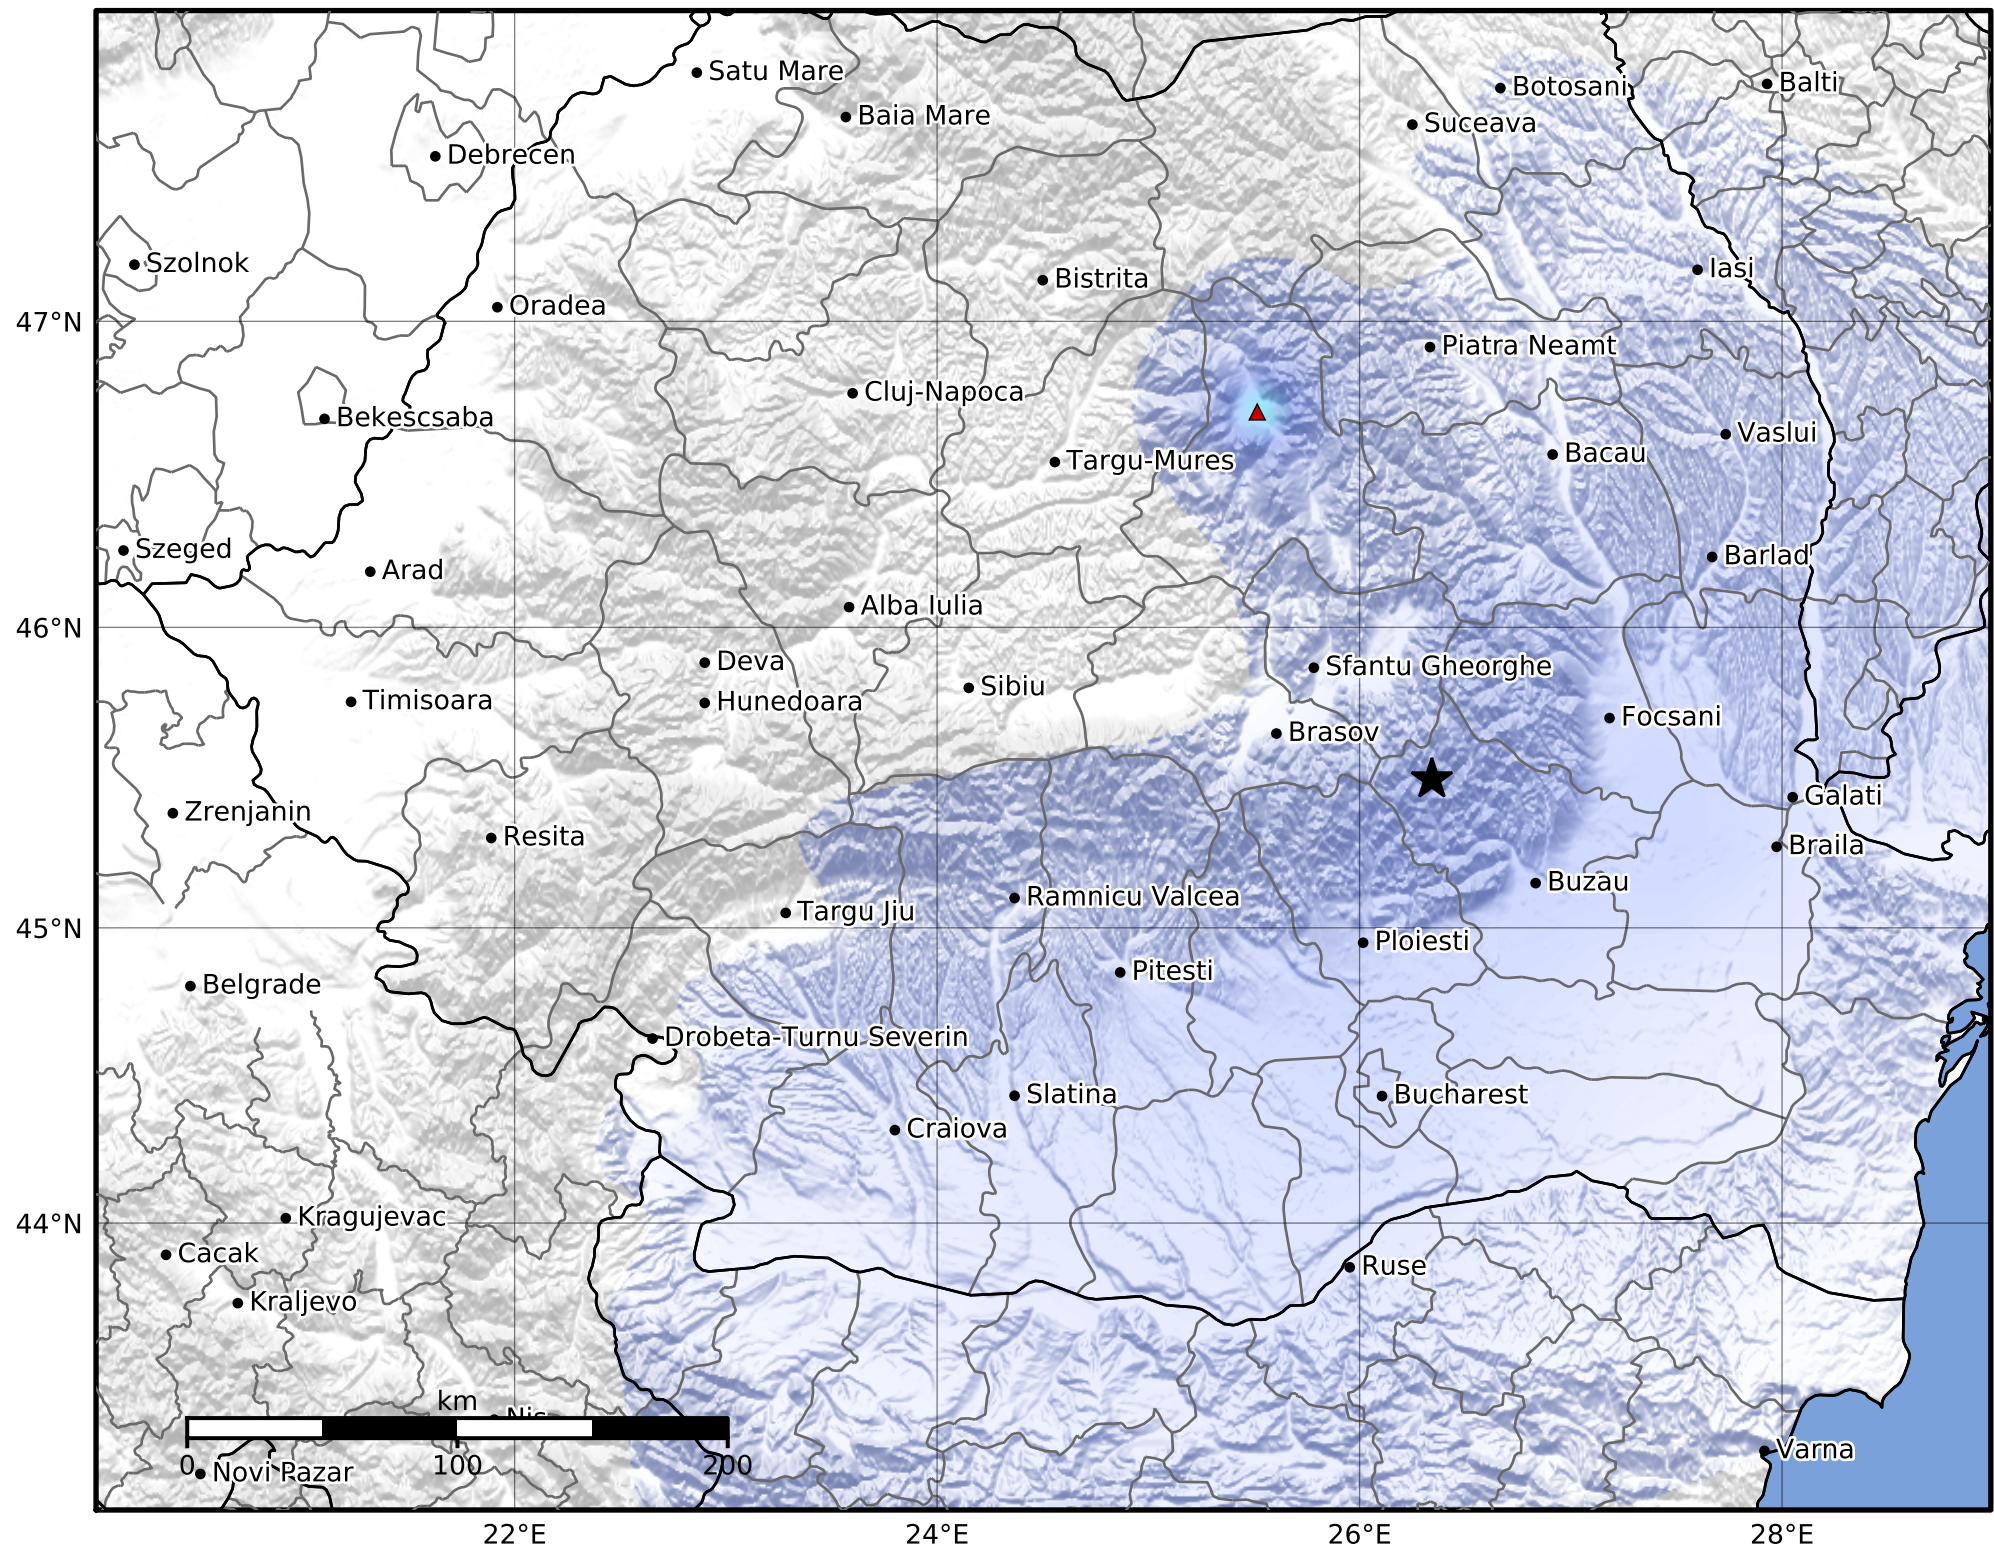

Macroseismic Intensity Map
 INFP ShakeMap: Zona seismică Vrancea - Buzău
 Dec 02, 2021 16:20:54 UTC M3.2 N45.50 E26.34 Depth: 140.0km
 ID:2021120216205453

SHAKING	Not felt	Weak	Light	Moderate	Strong	Very strong	Severe	Violent	Extreme
DAMAGE	None	None	None	Very light	Light	Moderate	Moderate/heavy	Heavy	Very heavy
PGA(%g)	<0.05	0.3	2.76	6.2	11.5	21.5	40.1	74.7	>139
PGV(cm/s)	<0.02	0.13	1.41	4.65	9.64	20	41.4	85.8	>178
INTENSITY	I	II-III	IV	V	VI	VII	VIII	IX	X+

Scale based on Worden et al. (2012)

Version 1: Processed 2021-12-02T16:29:19Z

△ Seismic Instrument ○ Macroseismic Observation ★ Epicenter