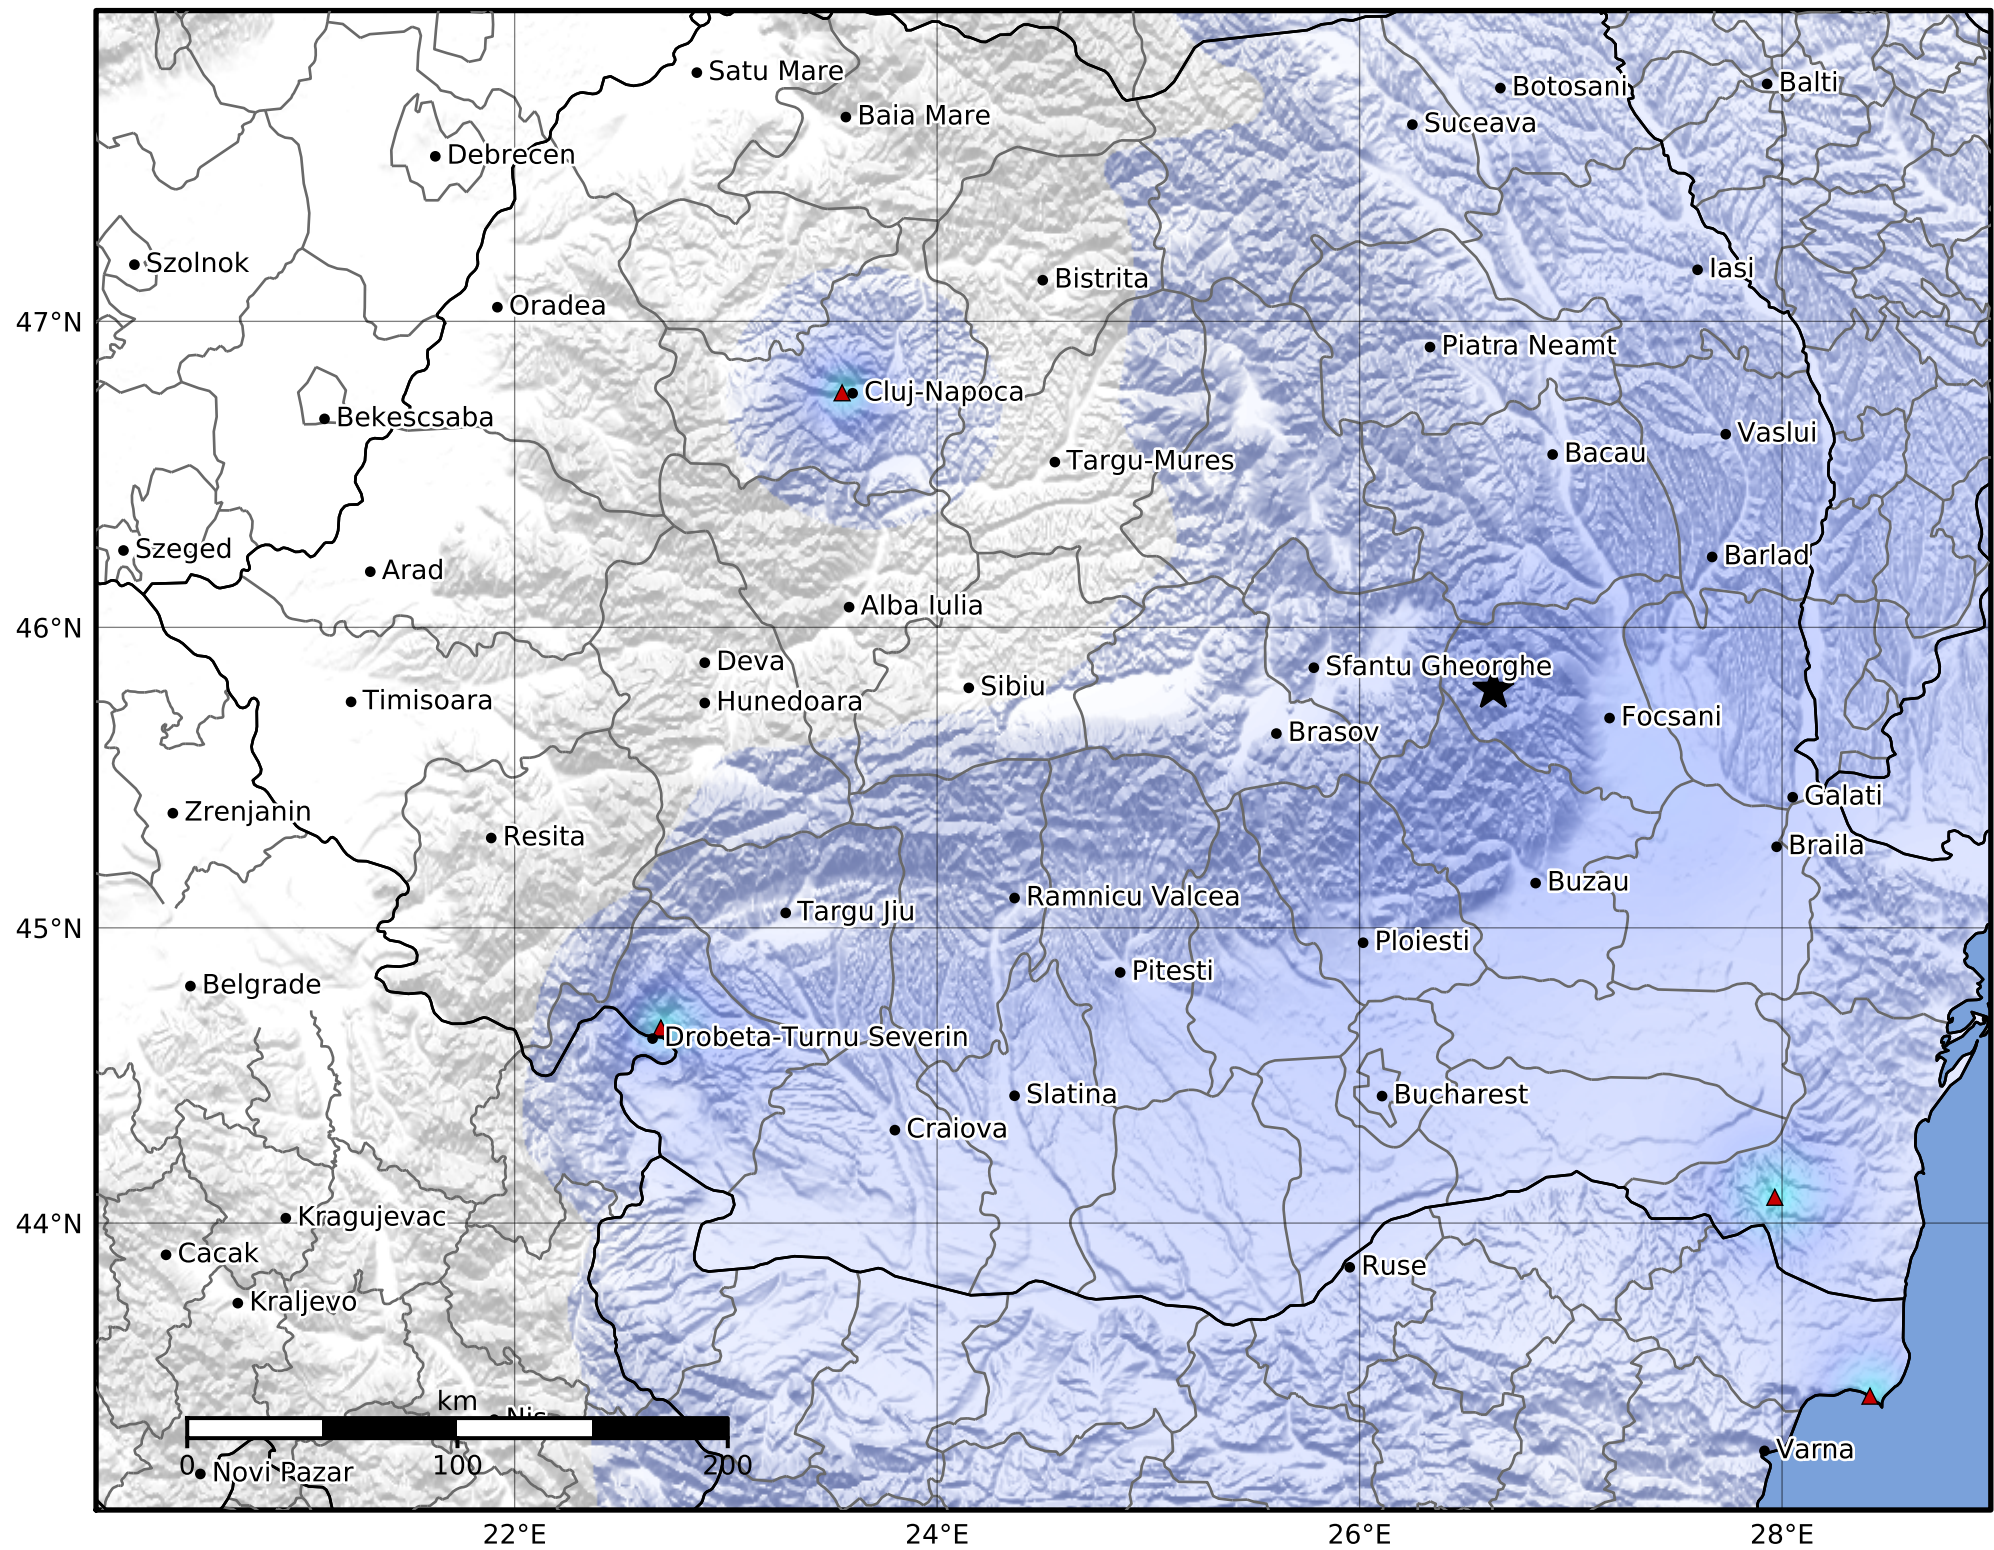

Macroseismic Intensity Map
 INFP ShakeMap: Zona seismică Vrancea - Vrancea
 Dec 06, 2021 07:22:07 UTC M3.5 N45.79 E26.63 Depth: 130.0km
 ID:2021120607220749

SHAKING	Not felt	Weak	Light	Moderate	Strong	Very strong	Severe	Violent	Extreme
DAMAGE	None	None	None	Very light	Light	Moderate	Moderate/heavy	Heavy	Very heavy
PGA(%g)	<0.05	0.3	2.76	6.2	11.5	21.5	40.1	74.7	>139
PGV(cm/s)	<0.02	0.13	1.41	4.65	9.64	20	41.4	85.8	>178
INTENSITY	I	II-III	IV	V	VI	VII	VIII	IX	X+

Scale based on Worden et al. (2012)

Version 1: Processed 2021-12-06T07:30:38Z

△ Seismic Instrument ○ Macroseismic Observation ★ Epicenter