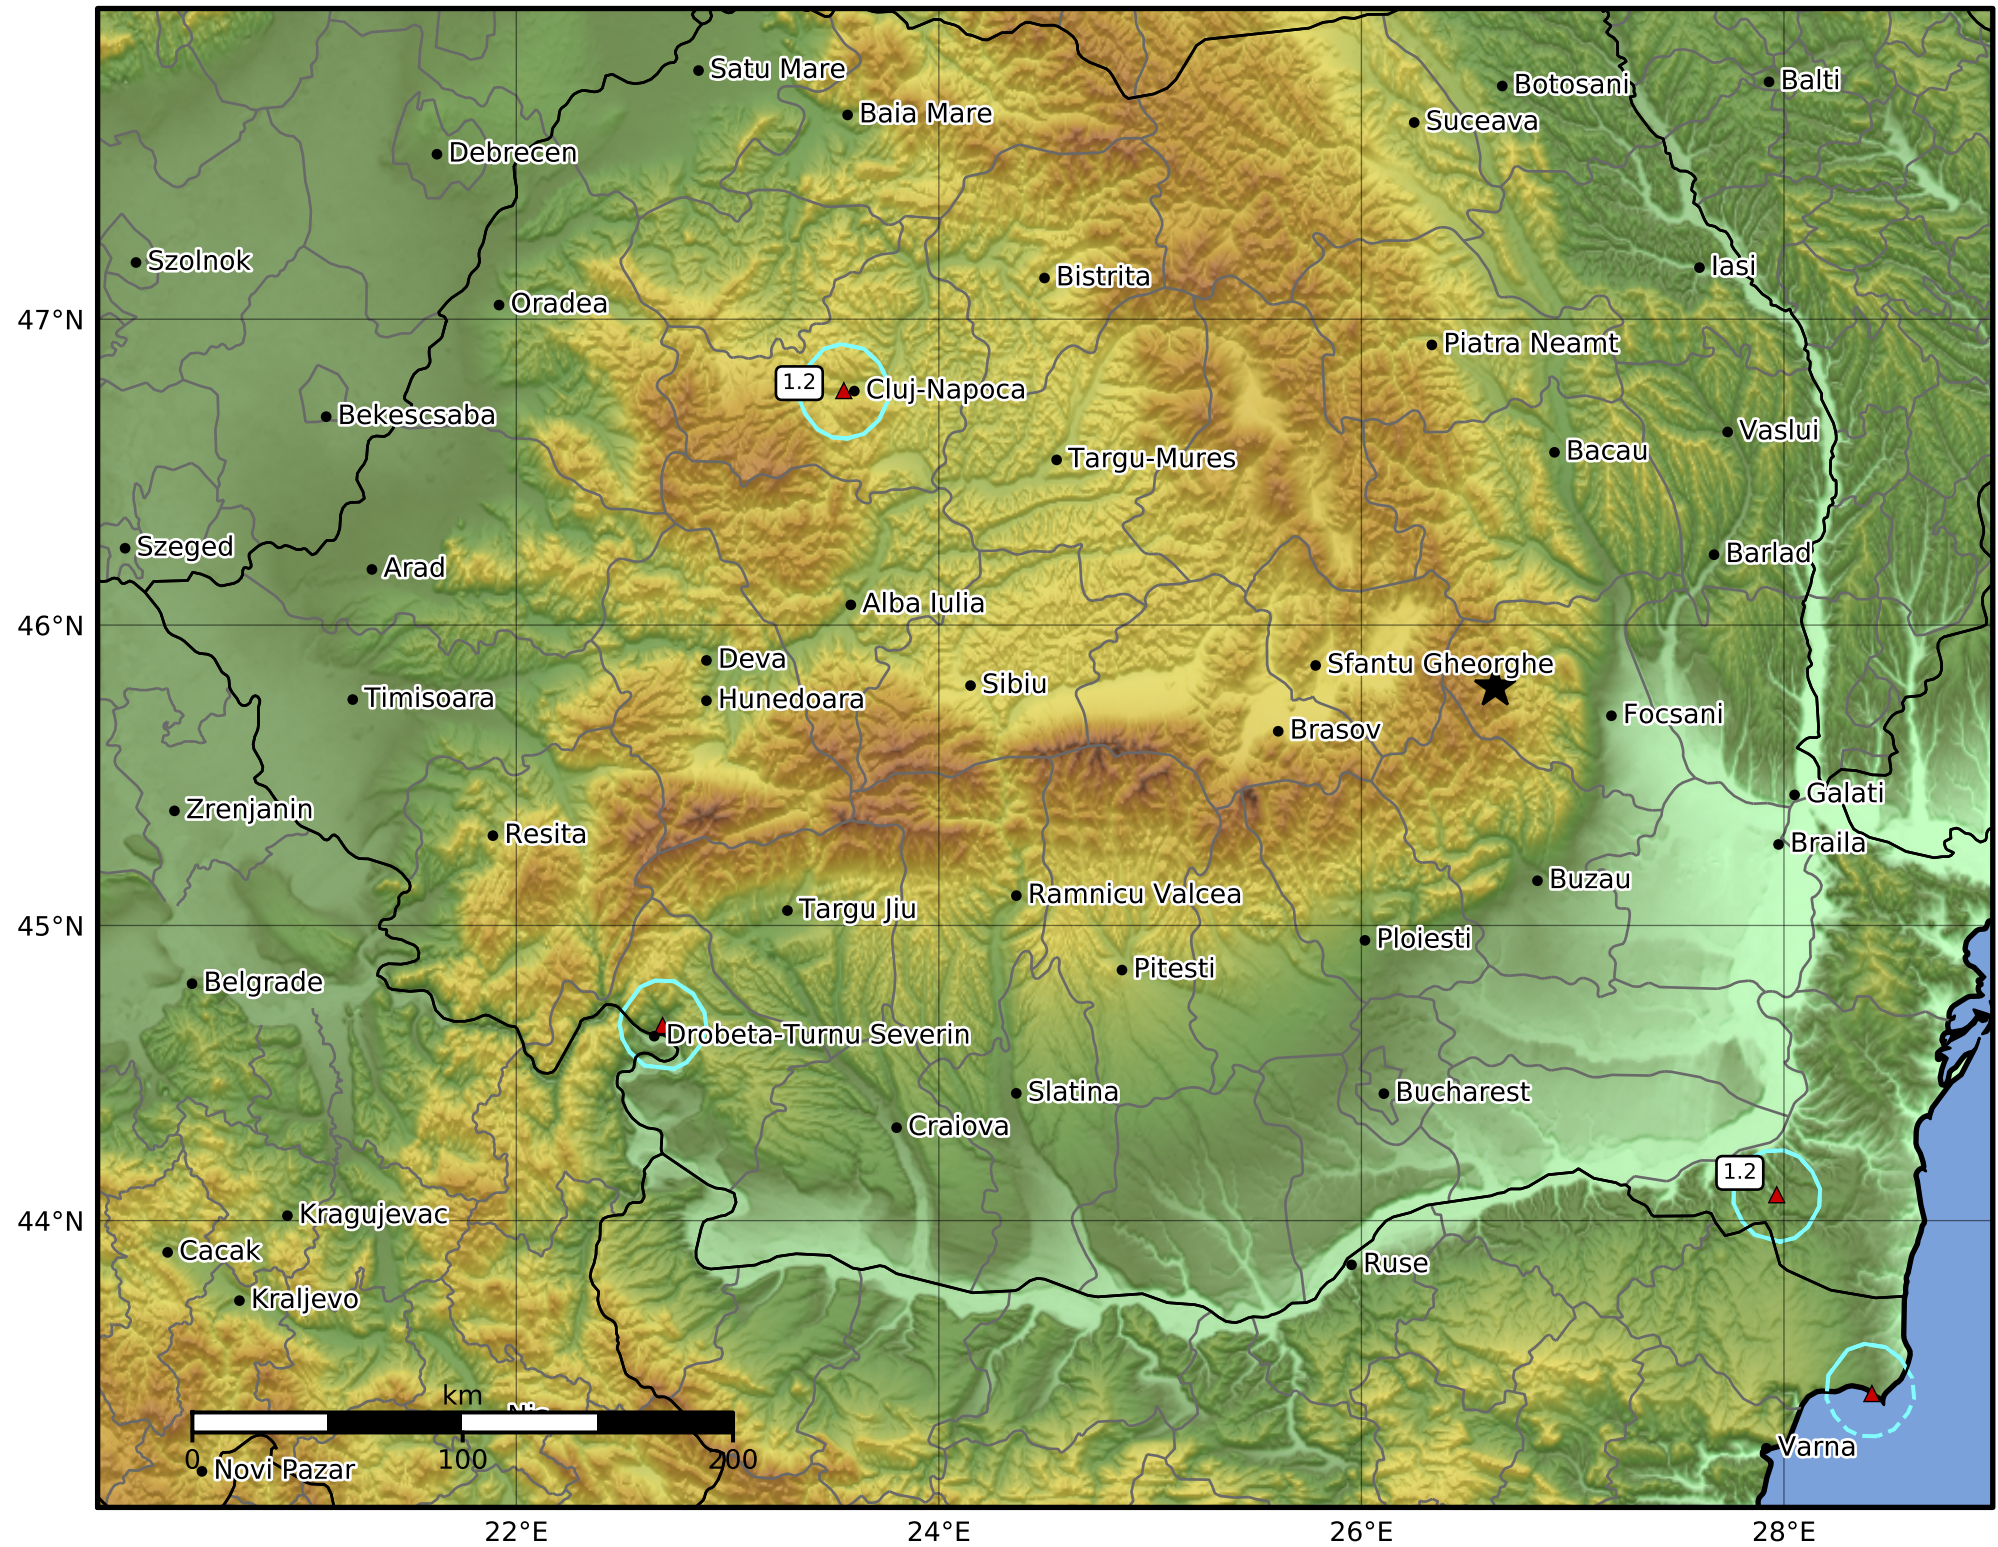

Peak Ground Velocity Map
 INFP ShakeMap: Zona seismică Vrancea - Vrancea
 Dec 06, 2021 07:22:07 UTC M3.5 N45.79 E26.63 Depth: 130.0km
 ID:2021120607220749

Scale based on Worden et al. (2012)

Version 1: Processed 2021-12-06T07:30:38Z

△ Seismic Instrument ○ Macroseismic Observation ★ Epicenter