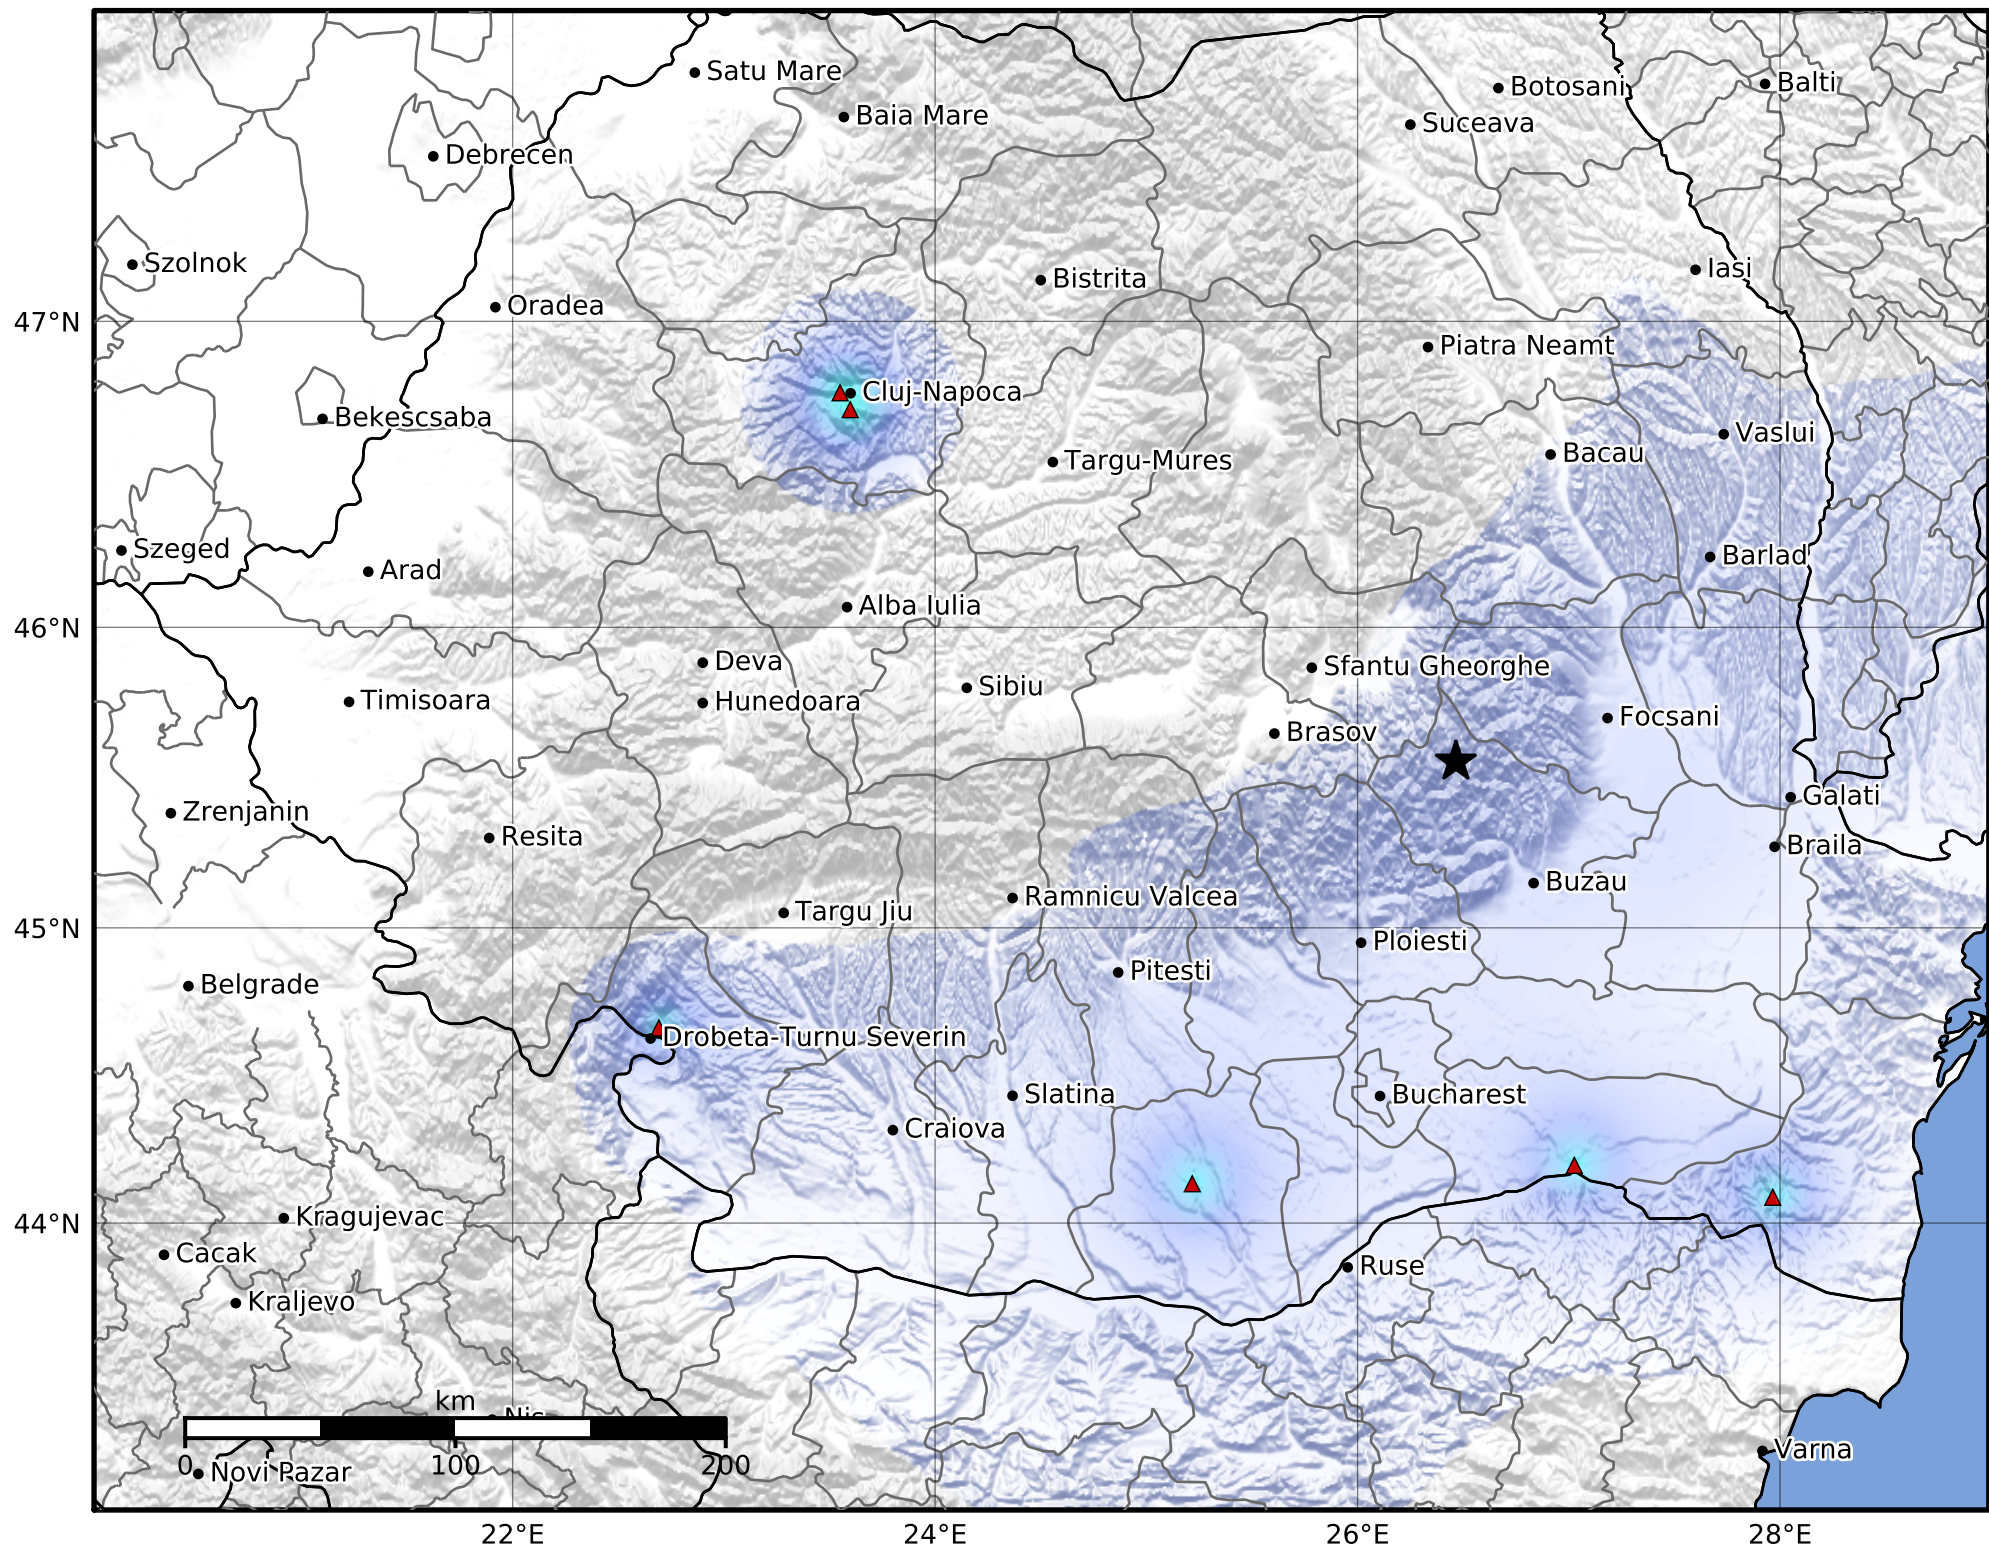

Macroseismic Intensity Map
 INFP ShakeMap: Zona seismică Vrancea - Buzău
 Dec 07, 2021 21:44:20 UTC M3.0 N45.56 E26.47 Depth: 140.0km
 ID:2021120721442027

SHAKING	Not felt	Weak	Light	Moderate	Strong	Very strong	Severe	Violent	Extreme
DAMAGE	None	None	None	Very light	Light	Moderate	Moderate/heavy	Heavy	Very heavy
PGA(%g)	<0.05	0.3	2.76	6.2	11.5	21.5	40.1	74.7	>139
PGV(cm/s)	<0.02	0.13	1.41	4.65	9.64	20	41.4	85.8	>178
INTENSITY	I	II-III	IV	V	VI	VII	VIII	IX	X+

Scale based on Worden et al. (2012)

Version 1: Processed 2021-12-07T21:52:41Z

△ Seismic Instrument

○ Macroseismic Observation

★ Epicenter