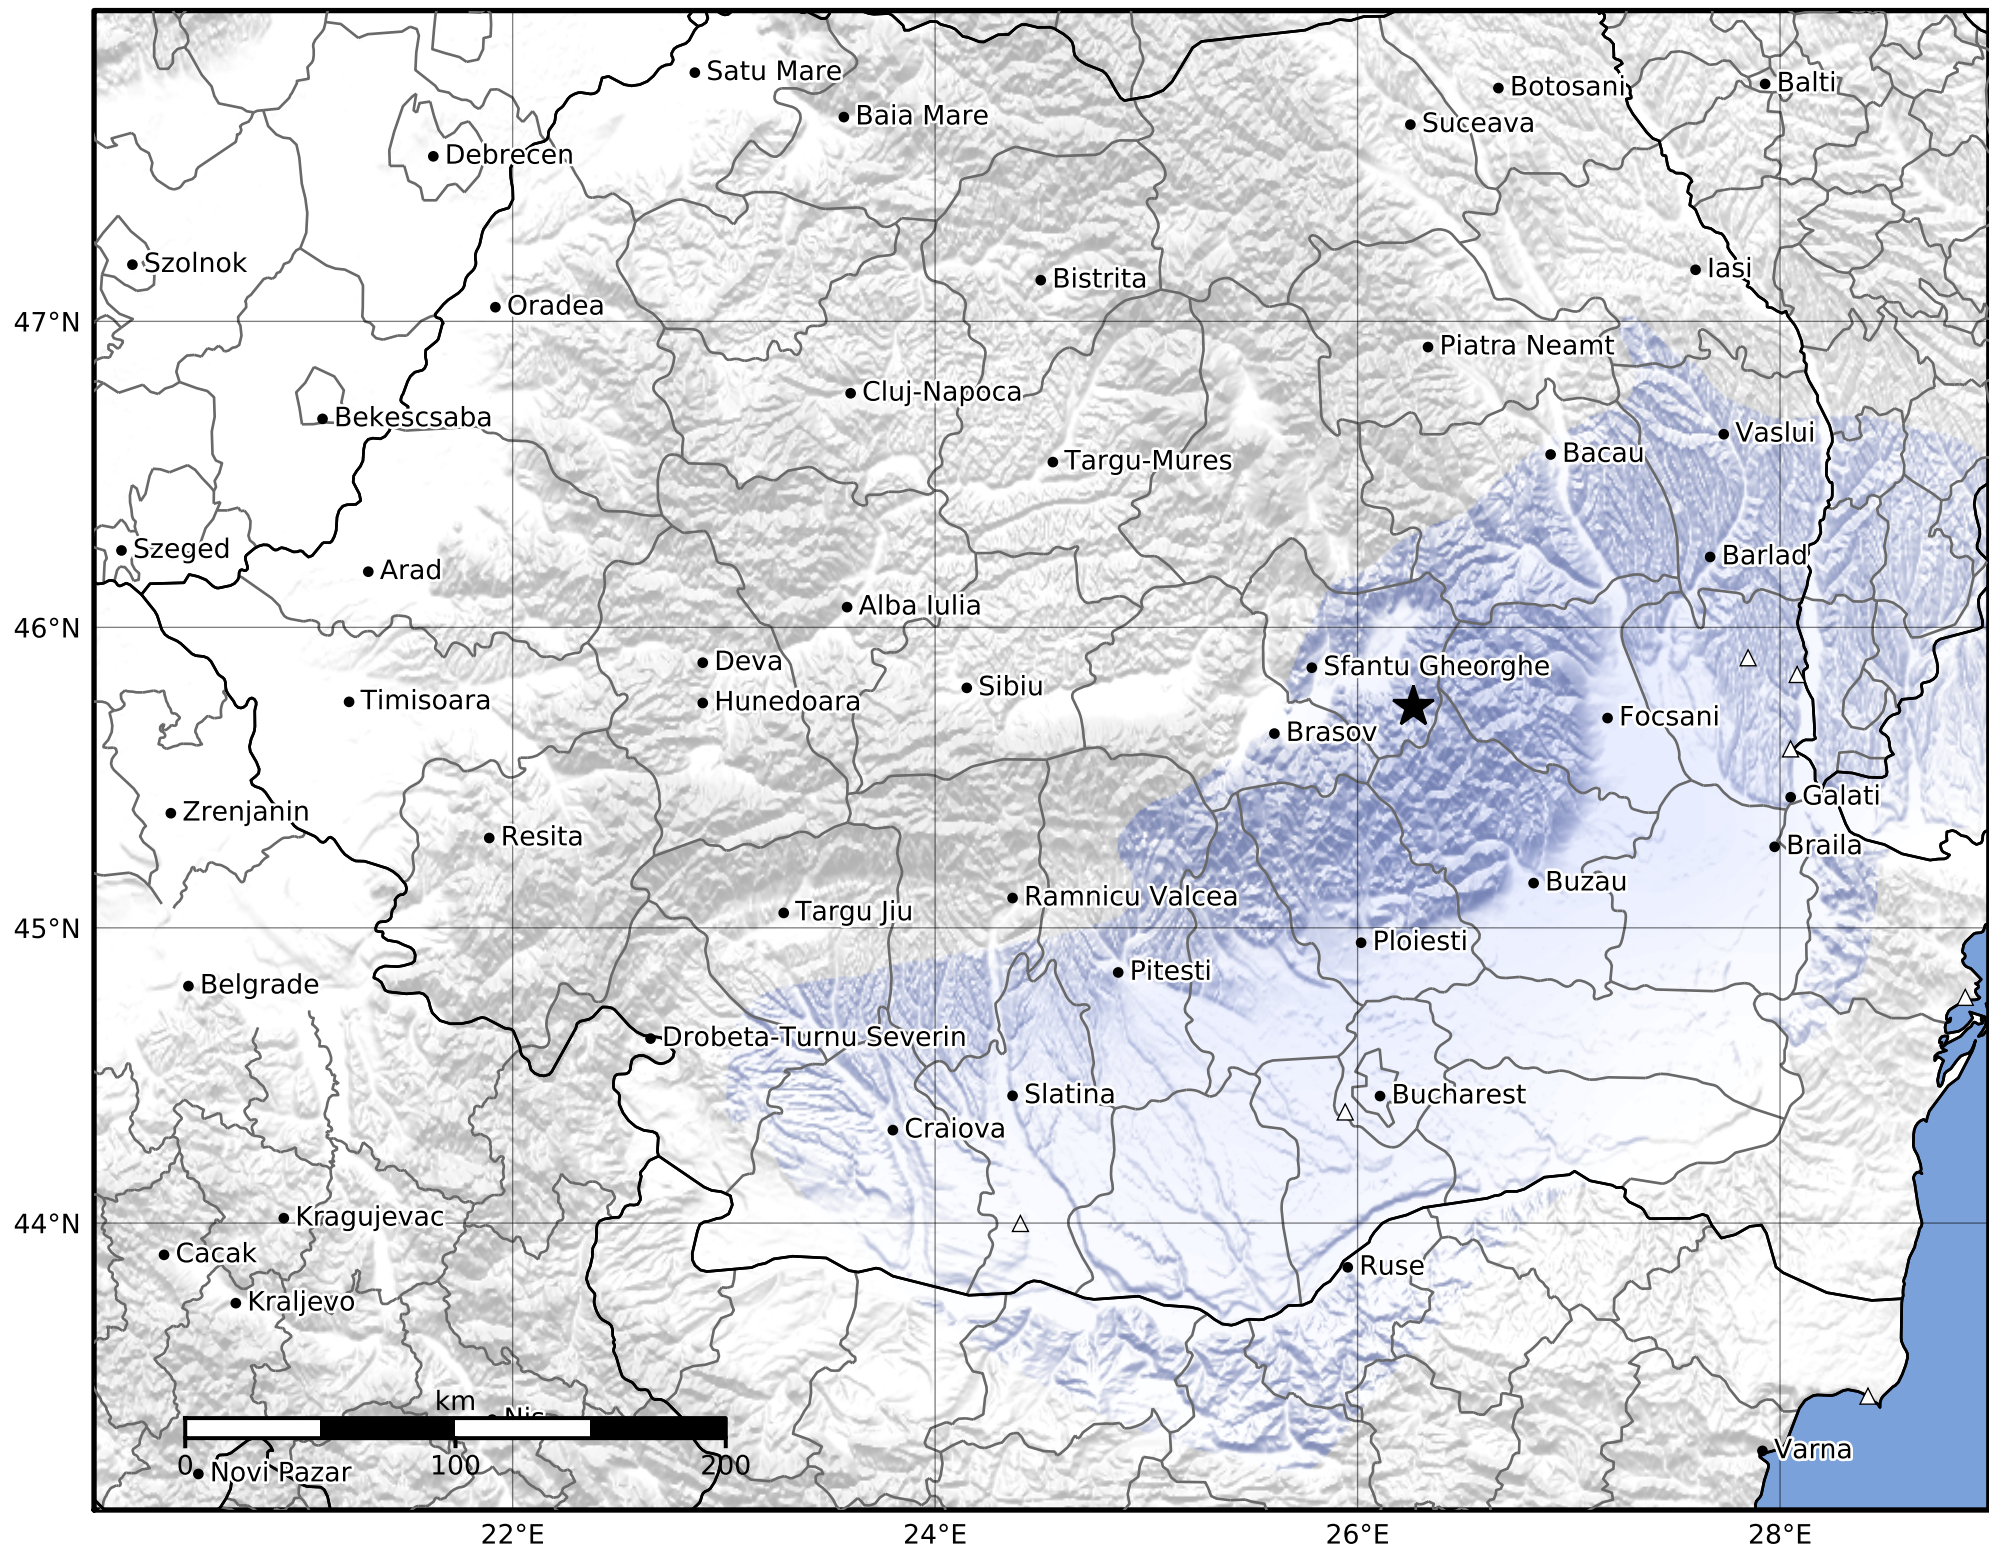

Macroseismic Intensity Map  
 INFP ShakeMap: Zona seismică Vrancea - Covasna  
 Dec 09, 2021 13:02:28 UTC M3.0 N45.74 E26.26 Depth: 90.0km  
 ID:20211209130228100

SHAKING	Not felt	Weak	Light	Moderate	Strong	Very strong	Severe	Violent	Extreme
DAMAGE	None	None	None	Very light	Light	Moderate	Moderate/heavy	Heavy	Very heavy
PGA(%g)	<0.05	0.3	2.76	6.2	11.5	21.5	40.1	74.7	>139
PGV(cm/s)	<0.02	0.13	1.41	4.65	9.64	20	41.4	85.8	>178
INTENSITY	<b>I</b>	<b>II-III</b>	<b>IV</b>	<b>V</b>	<b>VI</b>	<b>VII</b>	<b>VIII</b>	<b>IX</b>	<b>X+</b>

Scale based on Worden et al. (2012)

Version 1: Processed 2022-10-03T09:55:39Z

△ Seismic Instrument

○ Macroseismic Observation

★ Epicenter