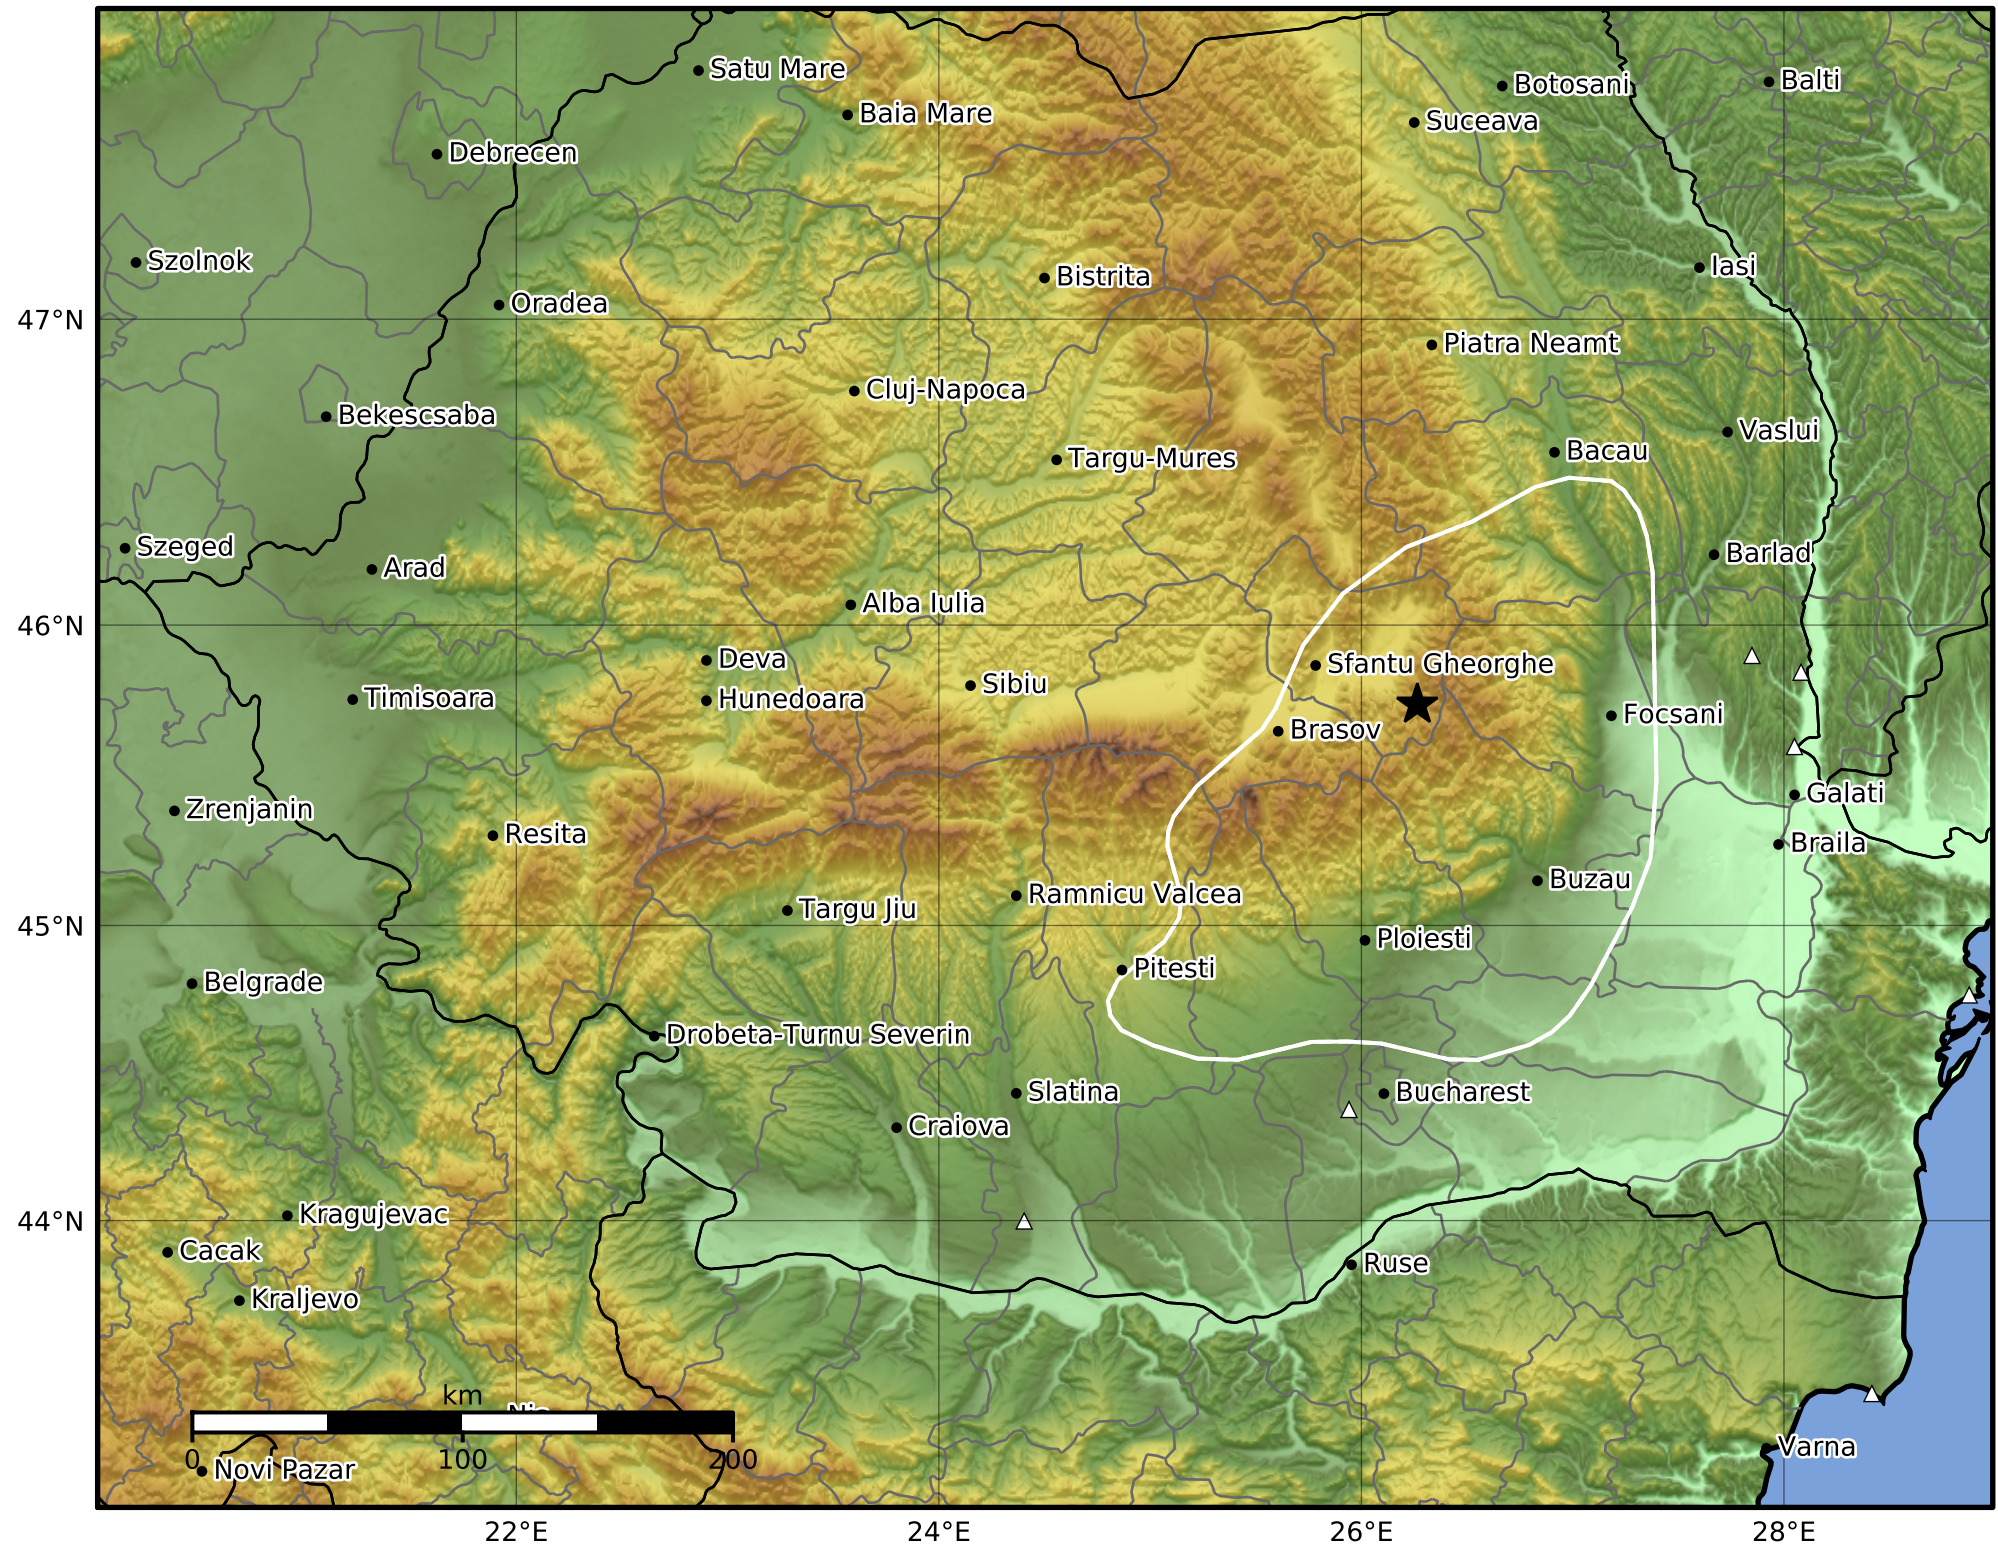

0.3 Second Peak Spectral Acceleration Map  
 INFP ShakeMap: Zona seismica Vrancea - Covasna  
 Dec 09, 2021 13:02:28 UTC M3.0 N45.74 E26.26 Depth: 90.0km  
 ID:20211209130228100

Scale based on Worden et al. (2012)

Version 1: Processed 2022-10-03T09:55:39Z

△ Seismic Instrument      ○ Macro seismic Observation      ★ Epicenter