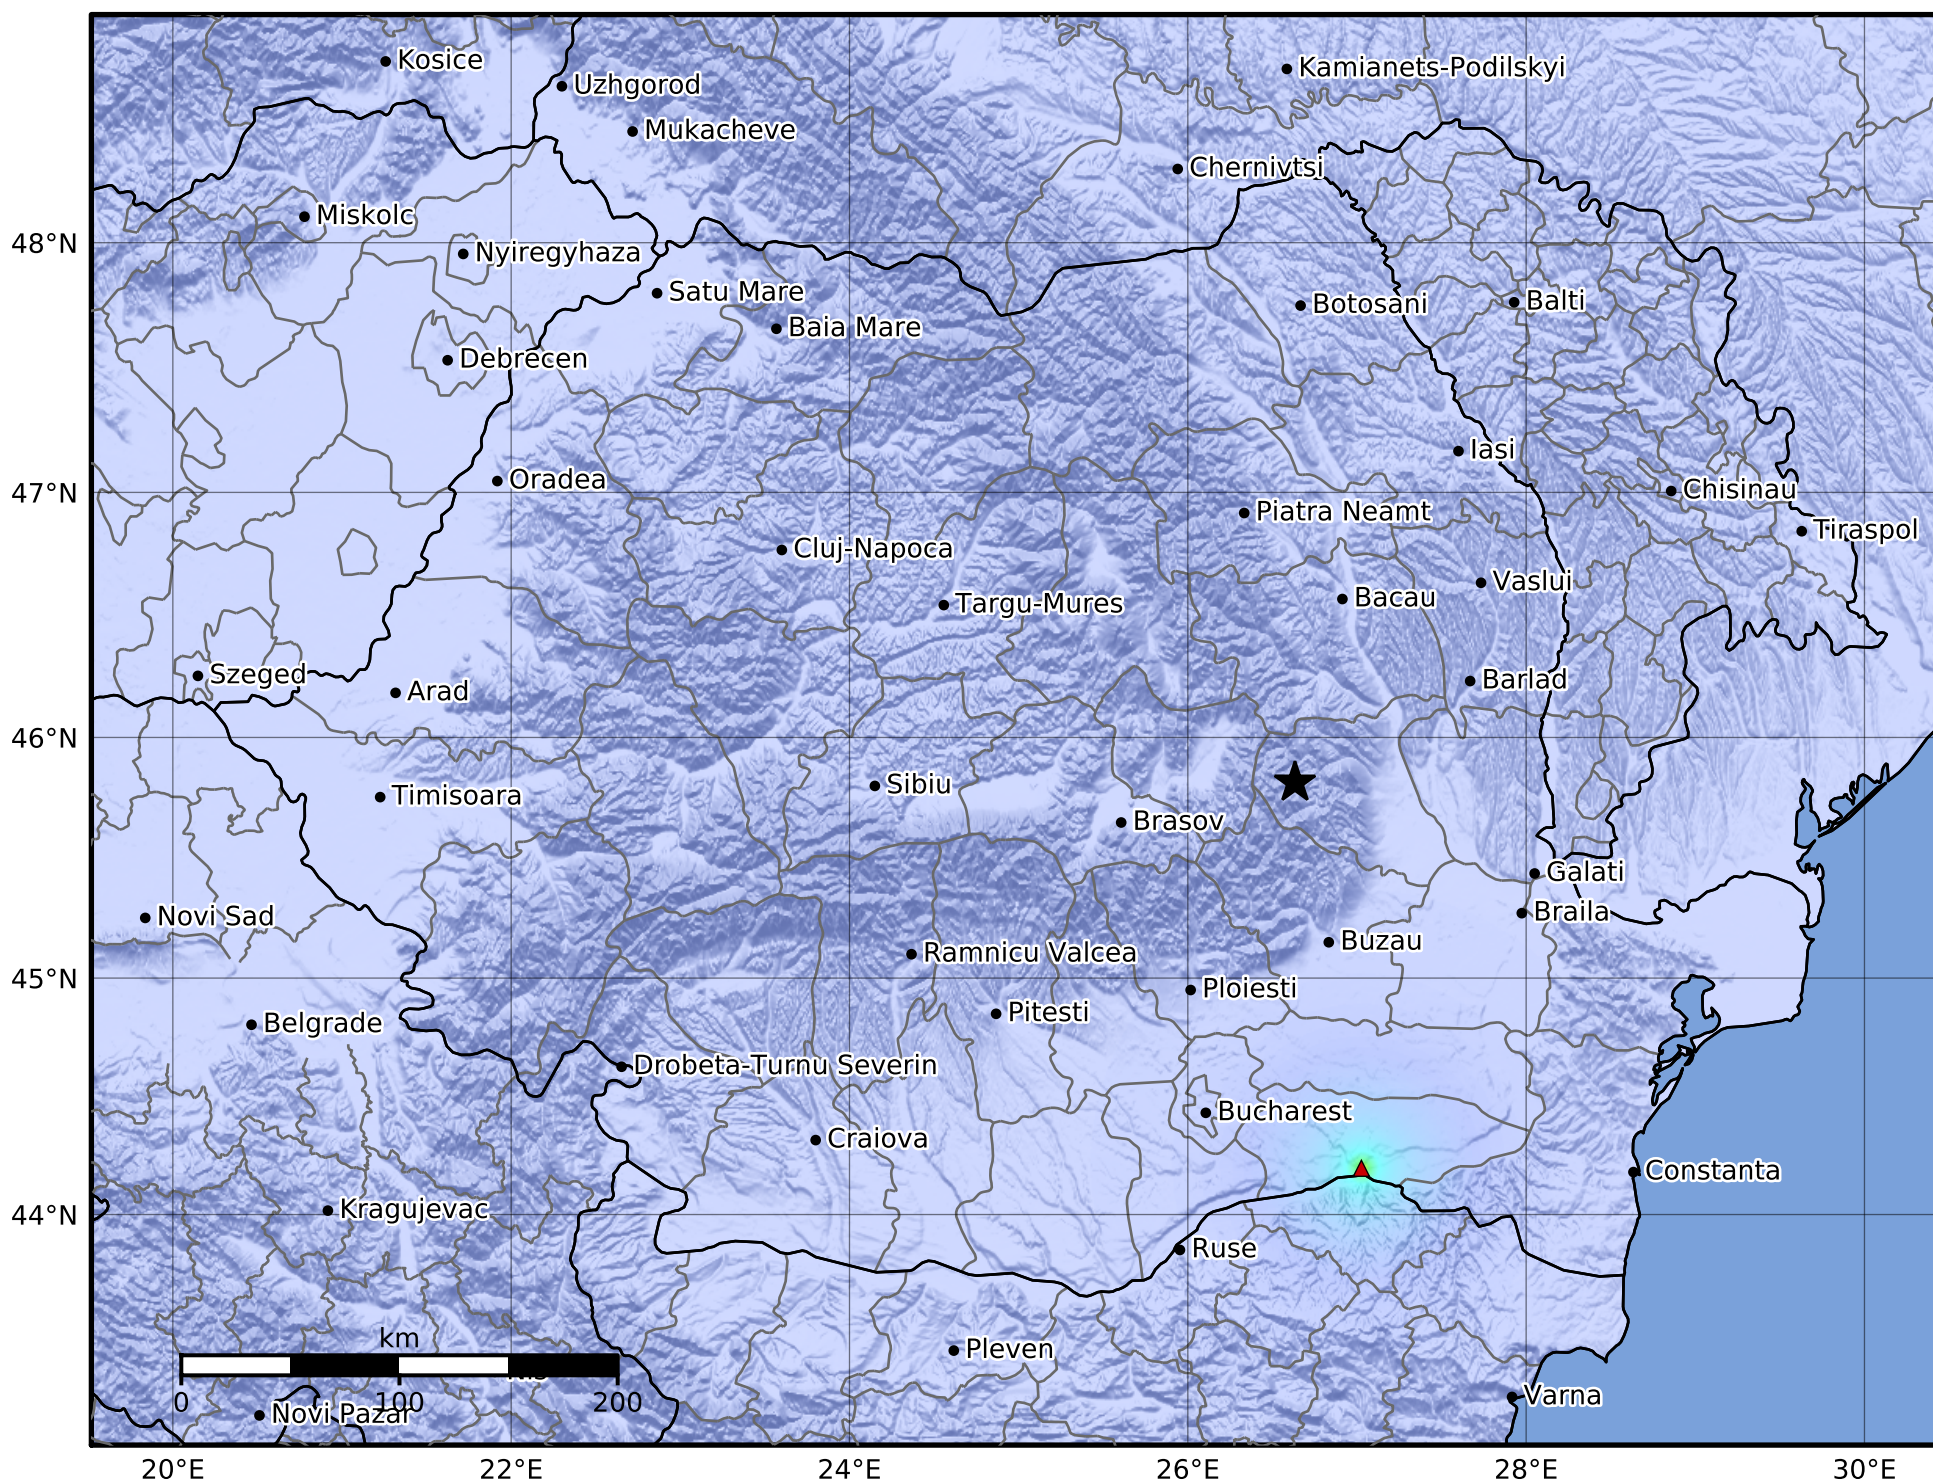

Macroseismic Intensity Map
 INFP ShakeMap: Zona seismică Vrancea - Vrancea
 Dec 10, 2021 17:50:45 UTC M2.8 N45.81 E26.63 Depth: 60.0km
 ID:2021121017504536

SHAKING	Not felt	Weak	Light	Moderate	Strong	Very strong	Severe	Violent	Extreme
DAMAGE	None	None	None	Very light	Light	Moderate	Moderate/heavy	Heavy	Very heavy
PGA(%g)	<0.05	0.3	2.76	6.2	11.5	21.5	40.1	74.7	>139
PGV(cm/s)	<0.02	0.13	1.41	4.65	9.64	20	41.4	85.8	>178
INTENSITY	I	II-III	IV	V	VI	VII	VIII	IX	X+

Scale based on Worden et al. (2012)

Version 1: Processed 2021-12-10T17:59:25Z

△ Seismic Instrument

○ Macroseismic Observation

★ Epicenter