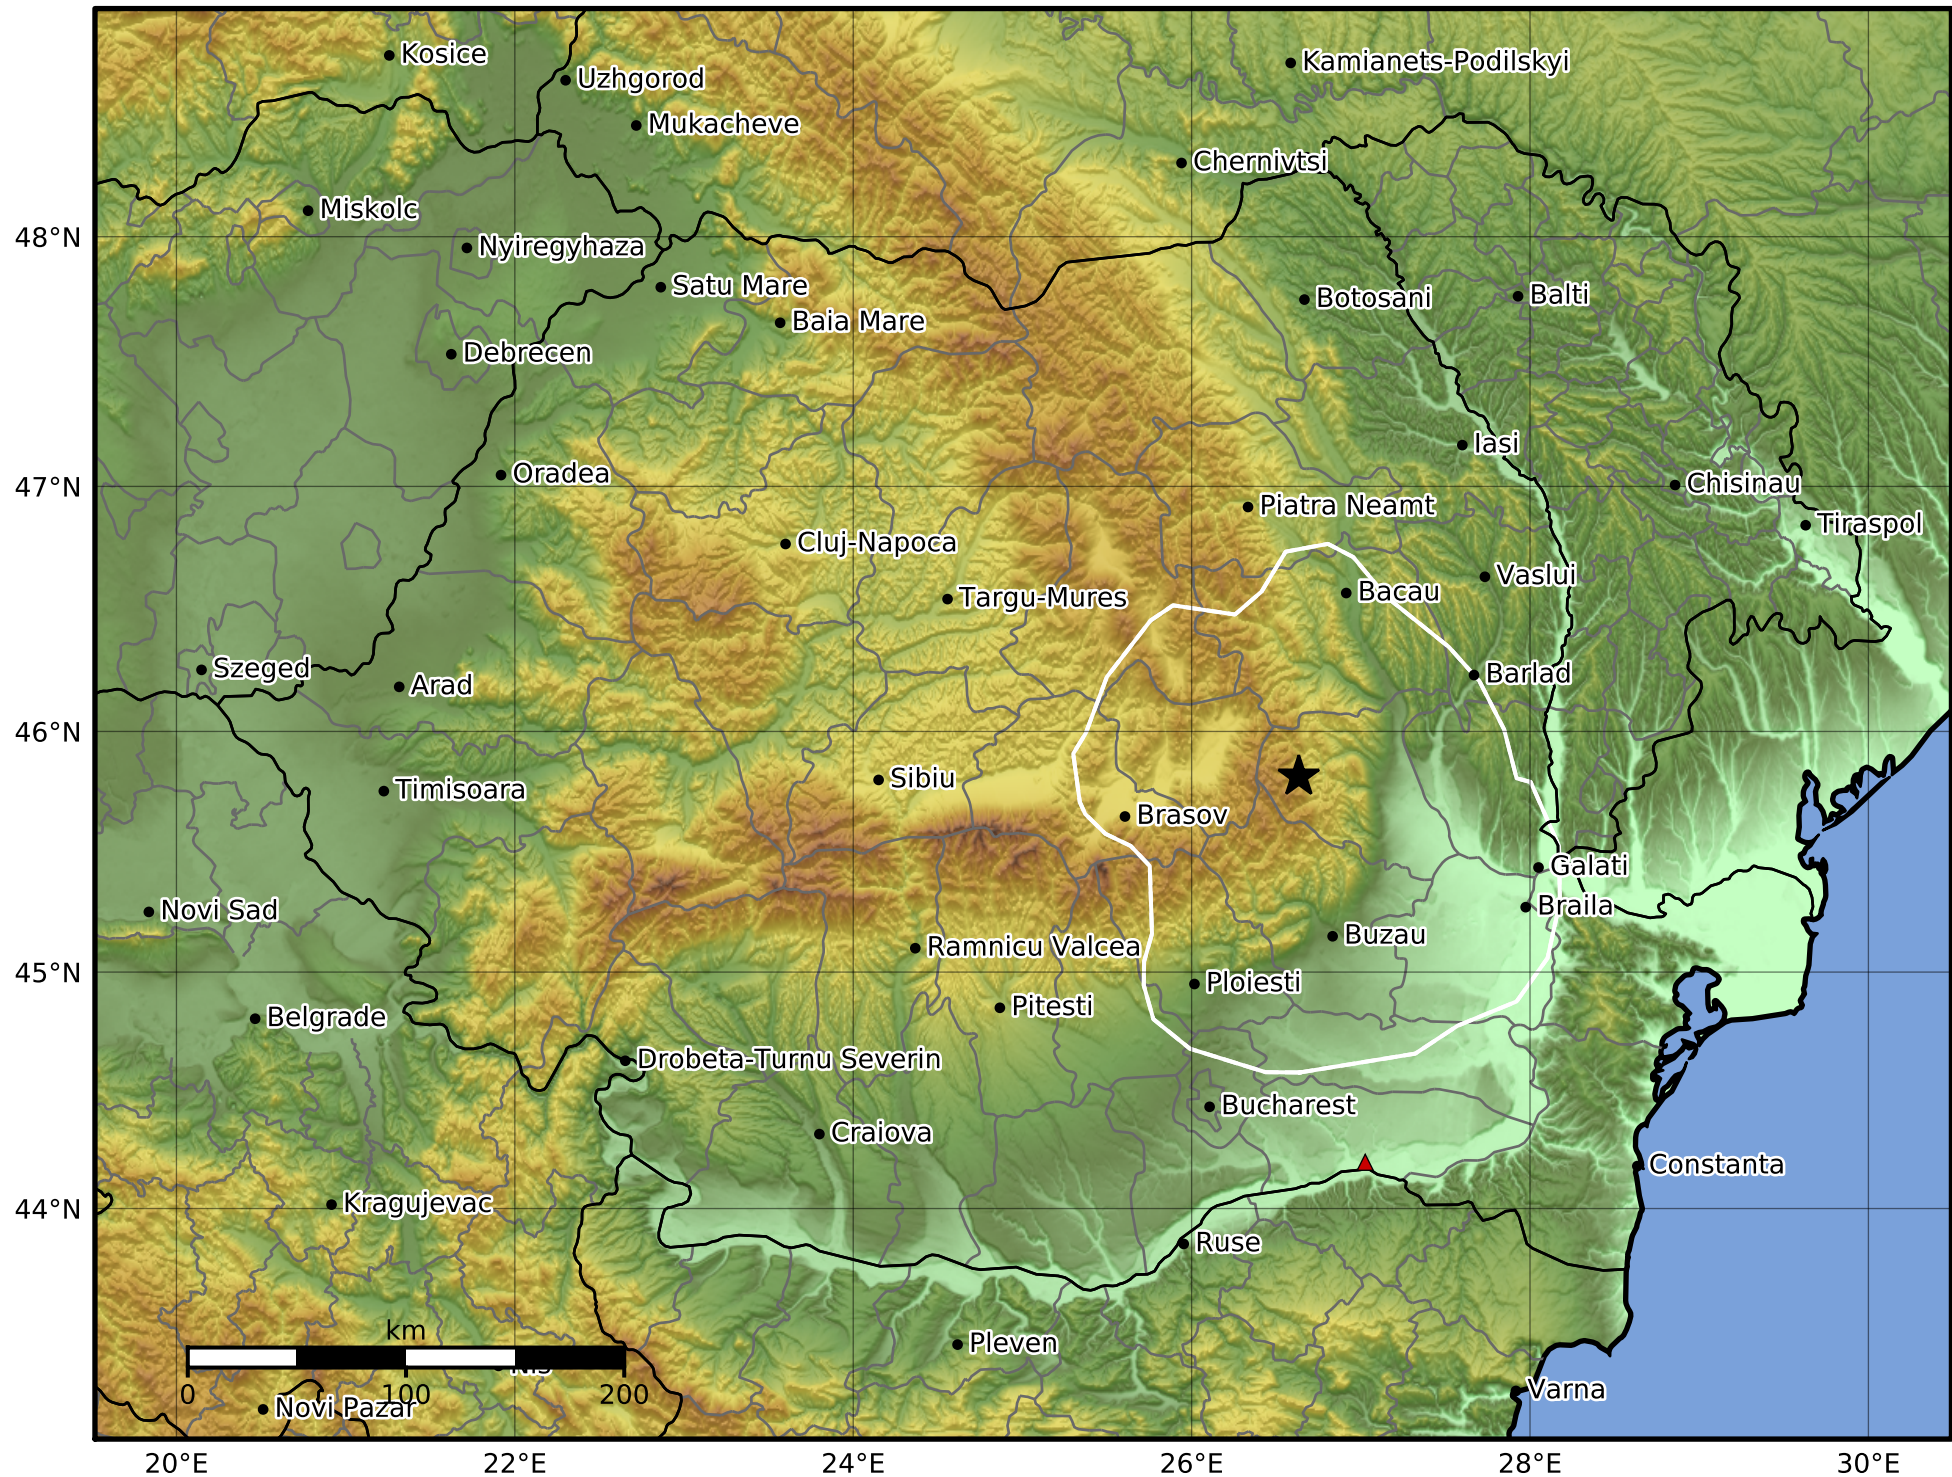

Peak Ground Acceleration Map
 INFP ShakeMap: Zona seismică Vrancea - Vrancea
 Dec 10, 2021 17:50:45 UTC M2.8 N45.81 E26.63 Depth: 60.0km
 ID:2021121017504536

Scale based on Worden et al. (2012)

Version 1: Processed 2021-12-10T17:59:25Z

△ Seismic Instrument ○ Macroseismic Observation ★ Epicenter