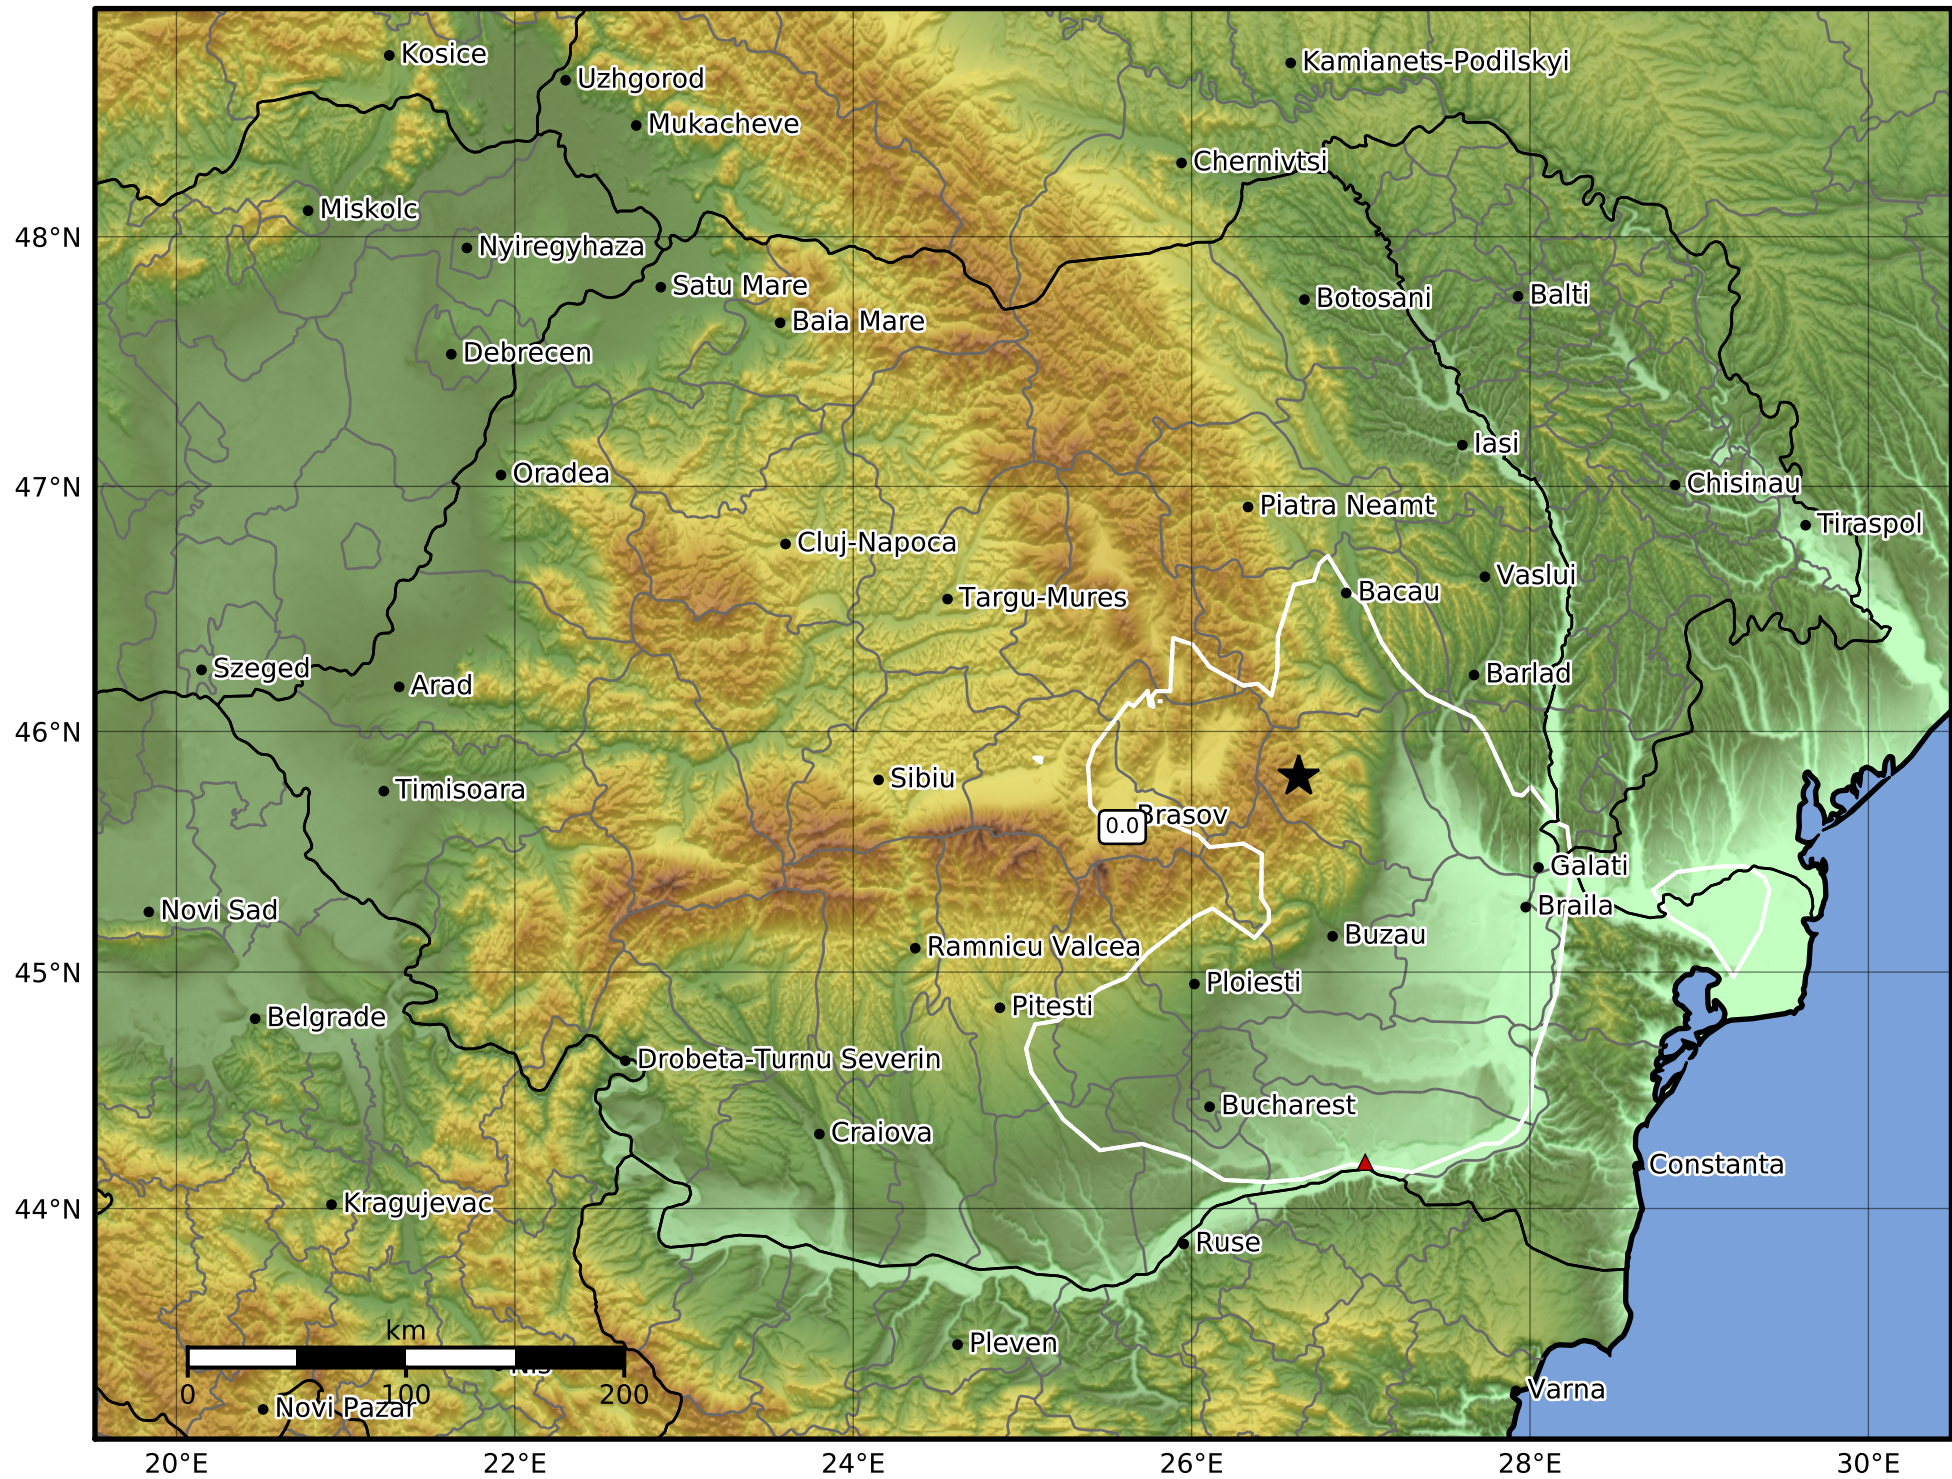

Peak Ground Velocity Map
 INFP ShakeMap: Zona seismică Vrancea - Vrancea
 Dec 10, 2021 17:50:45 UTC M2.8 N45.81 E26.63 Depth: 60.0km
 ID:2021121017504536

Scale based on Worden et al. (2012)

Version 1: Processed 2021-12-10T17:59:25Z

△ Seismic Instrument ○ Macro seismic Observation ★ Epicenter