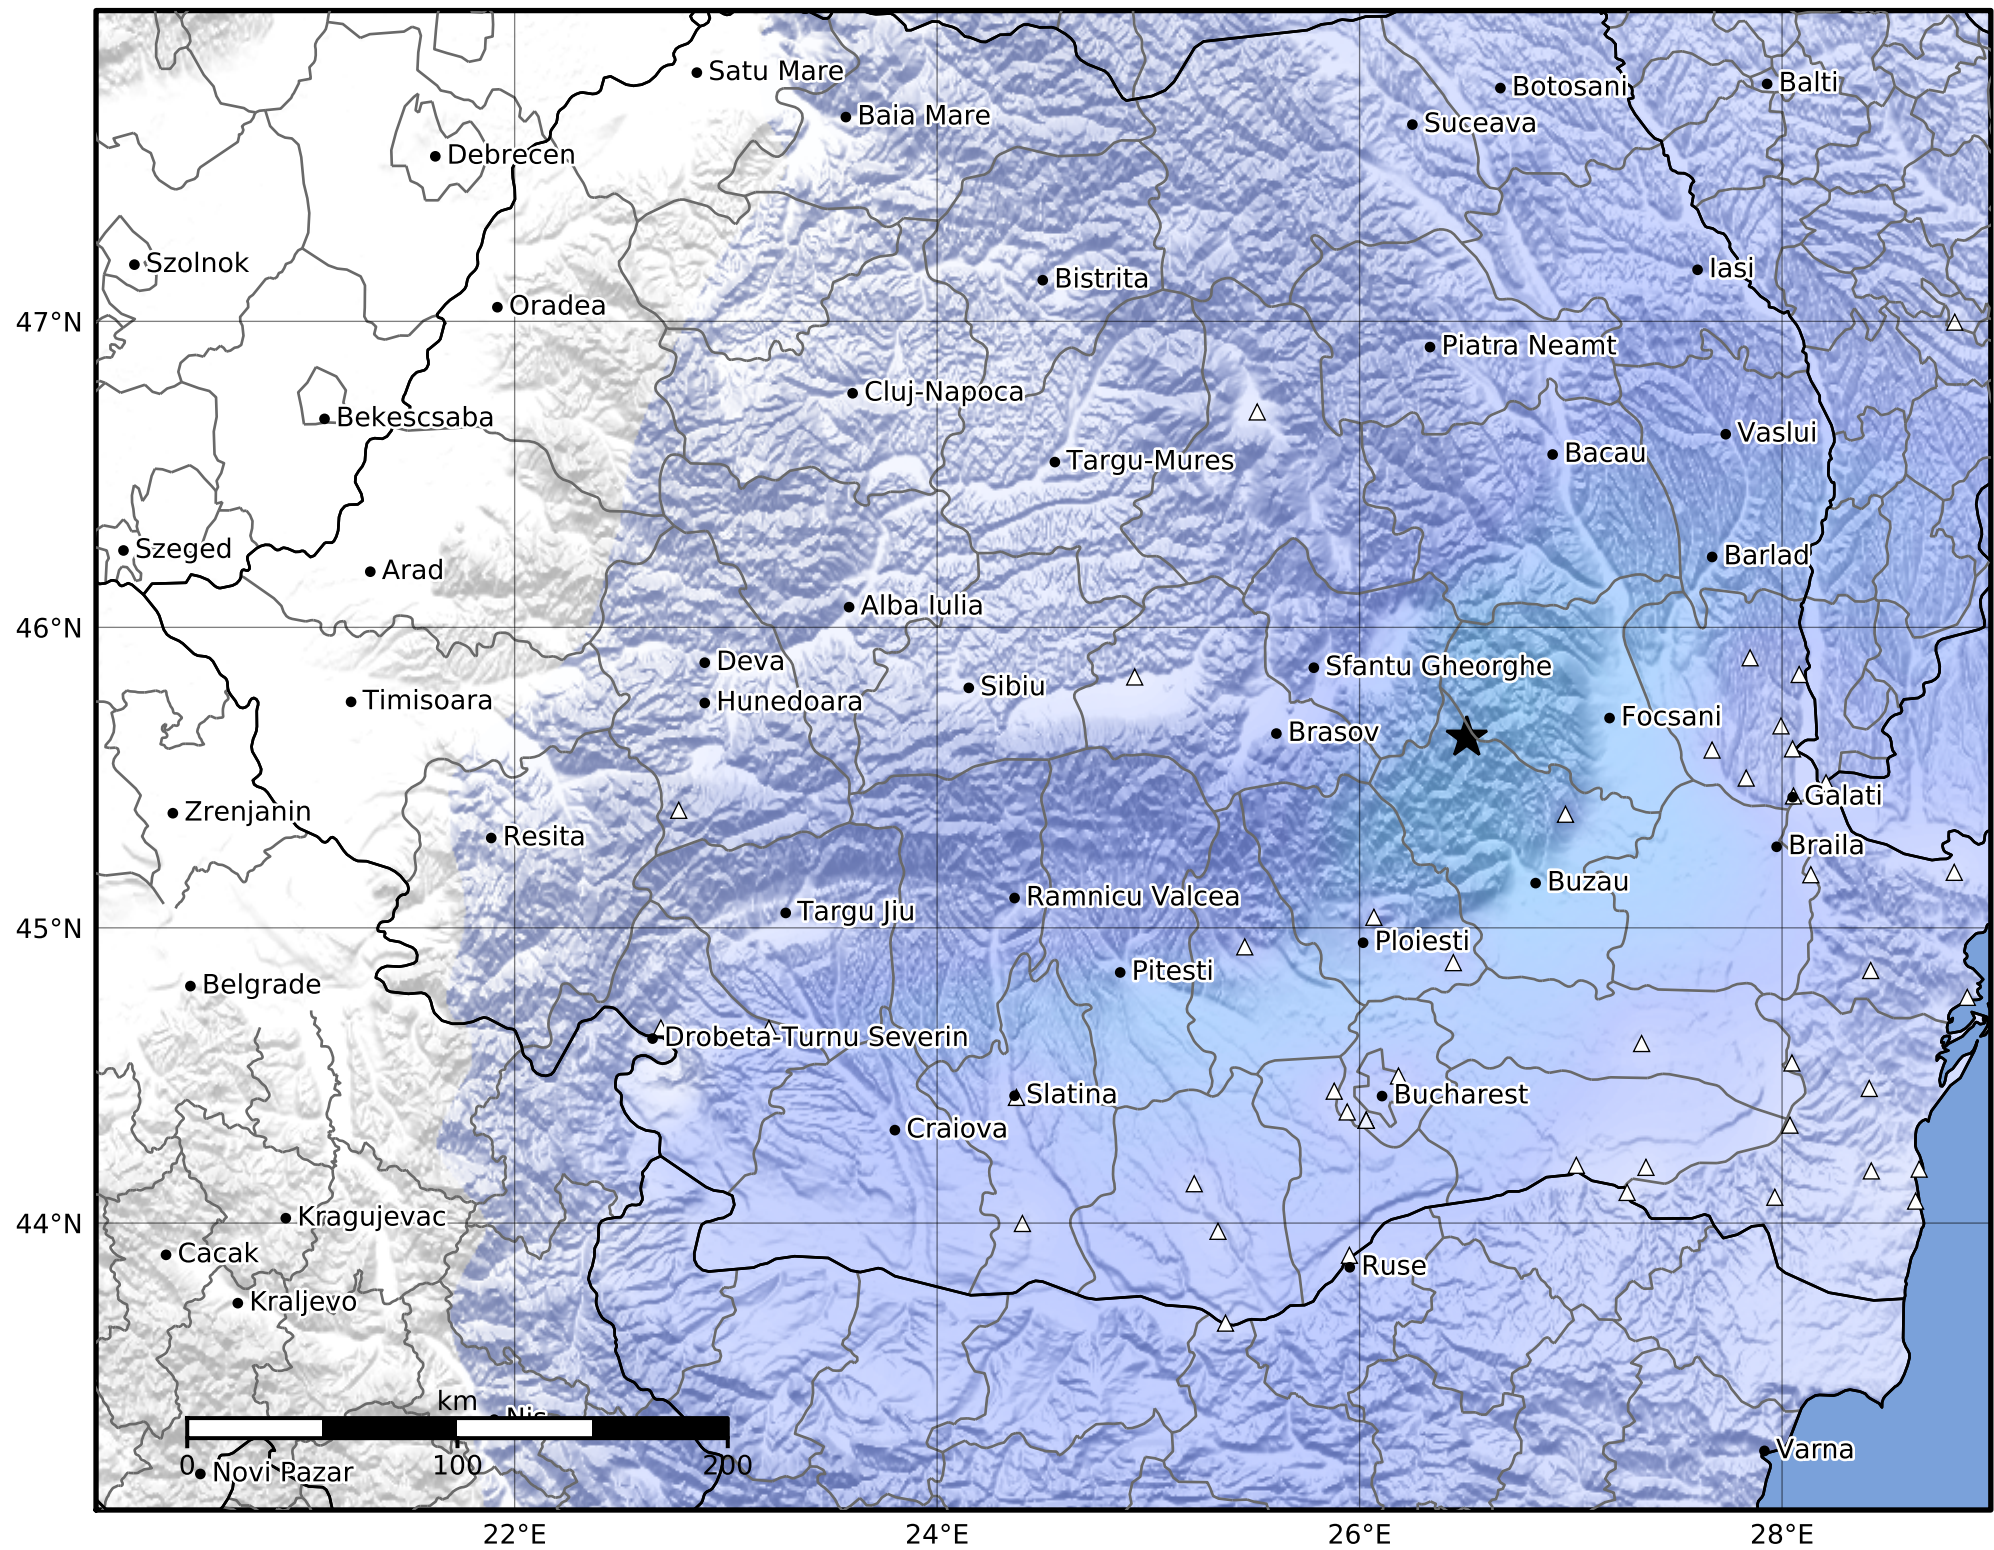

Macroseismic Intensity Map
 INFP ShakeMap: Zona seismică Vrancea - Buzău
 Dec 17, 2021 00:04:17 UTC M4.1 N45.64 E26.51 Depth: 120.0km
 ID:2021121700041756

SHAKING	Not felt	Weak	Light	Moderate	Strong	Very strong	Severe	Violent	Extreme
DAMAGE	None	None	None	Very light	Light	Moderate	Moderate/heavy	Heavy	Very heavy
PGA(%g)	<0.05	0.3	2.76	6.2	11.5	21.5	40.1	74.7	>139
PGV(cm/s)	<0.02	0.13	1.41	4.65	9.64	20	41.4	85.8	>178
INTENSITY	I	II-III	IV	V	VI	VII	VIII	IX	X+

Scale based on Worden et al. (2012)

Version 1: Processed 2022-10-01T08:24:04Z

△ Seismic Instrument ○ Macroseismic Observation ★ Epicenter