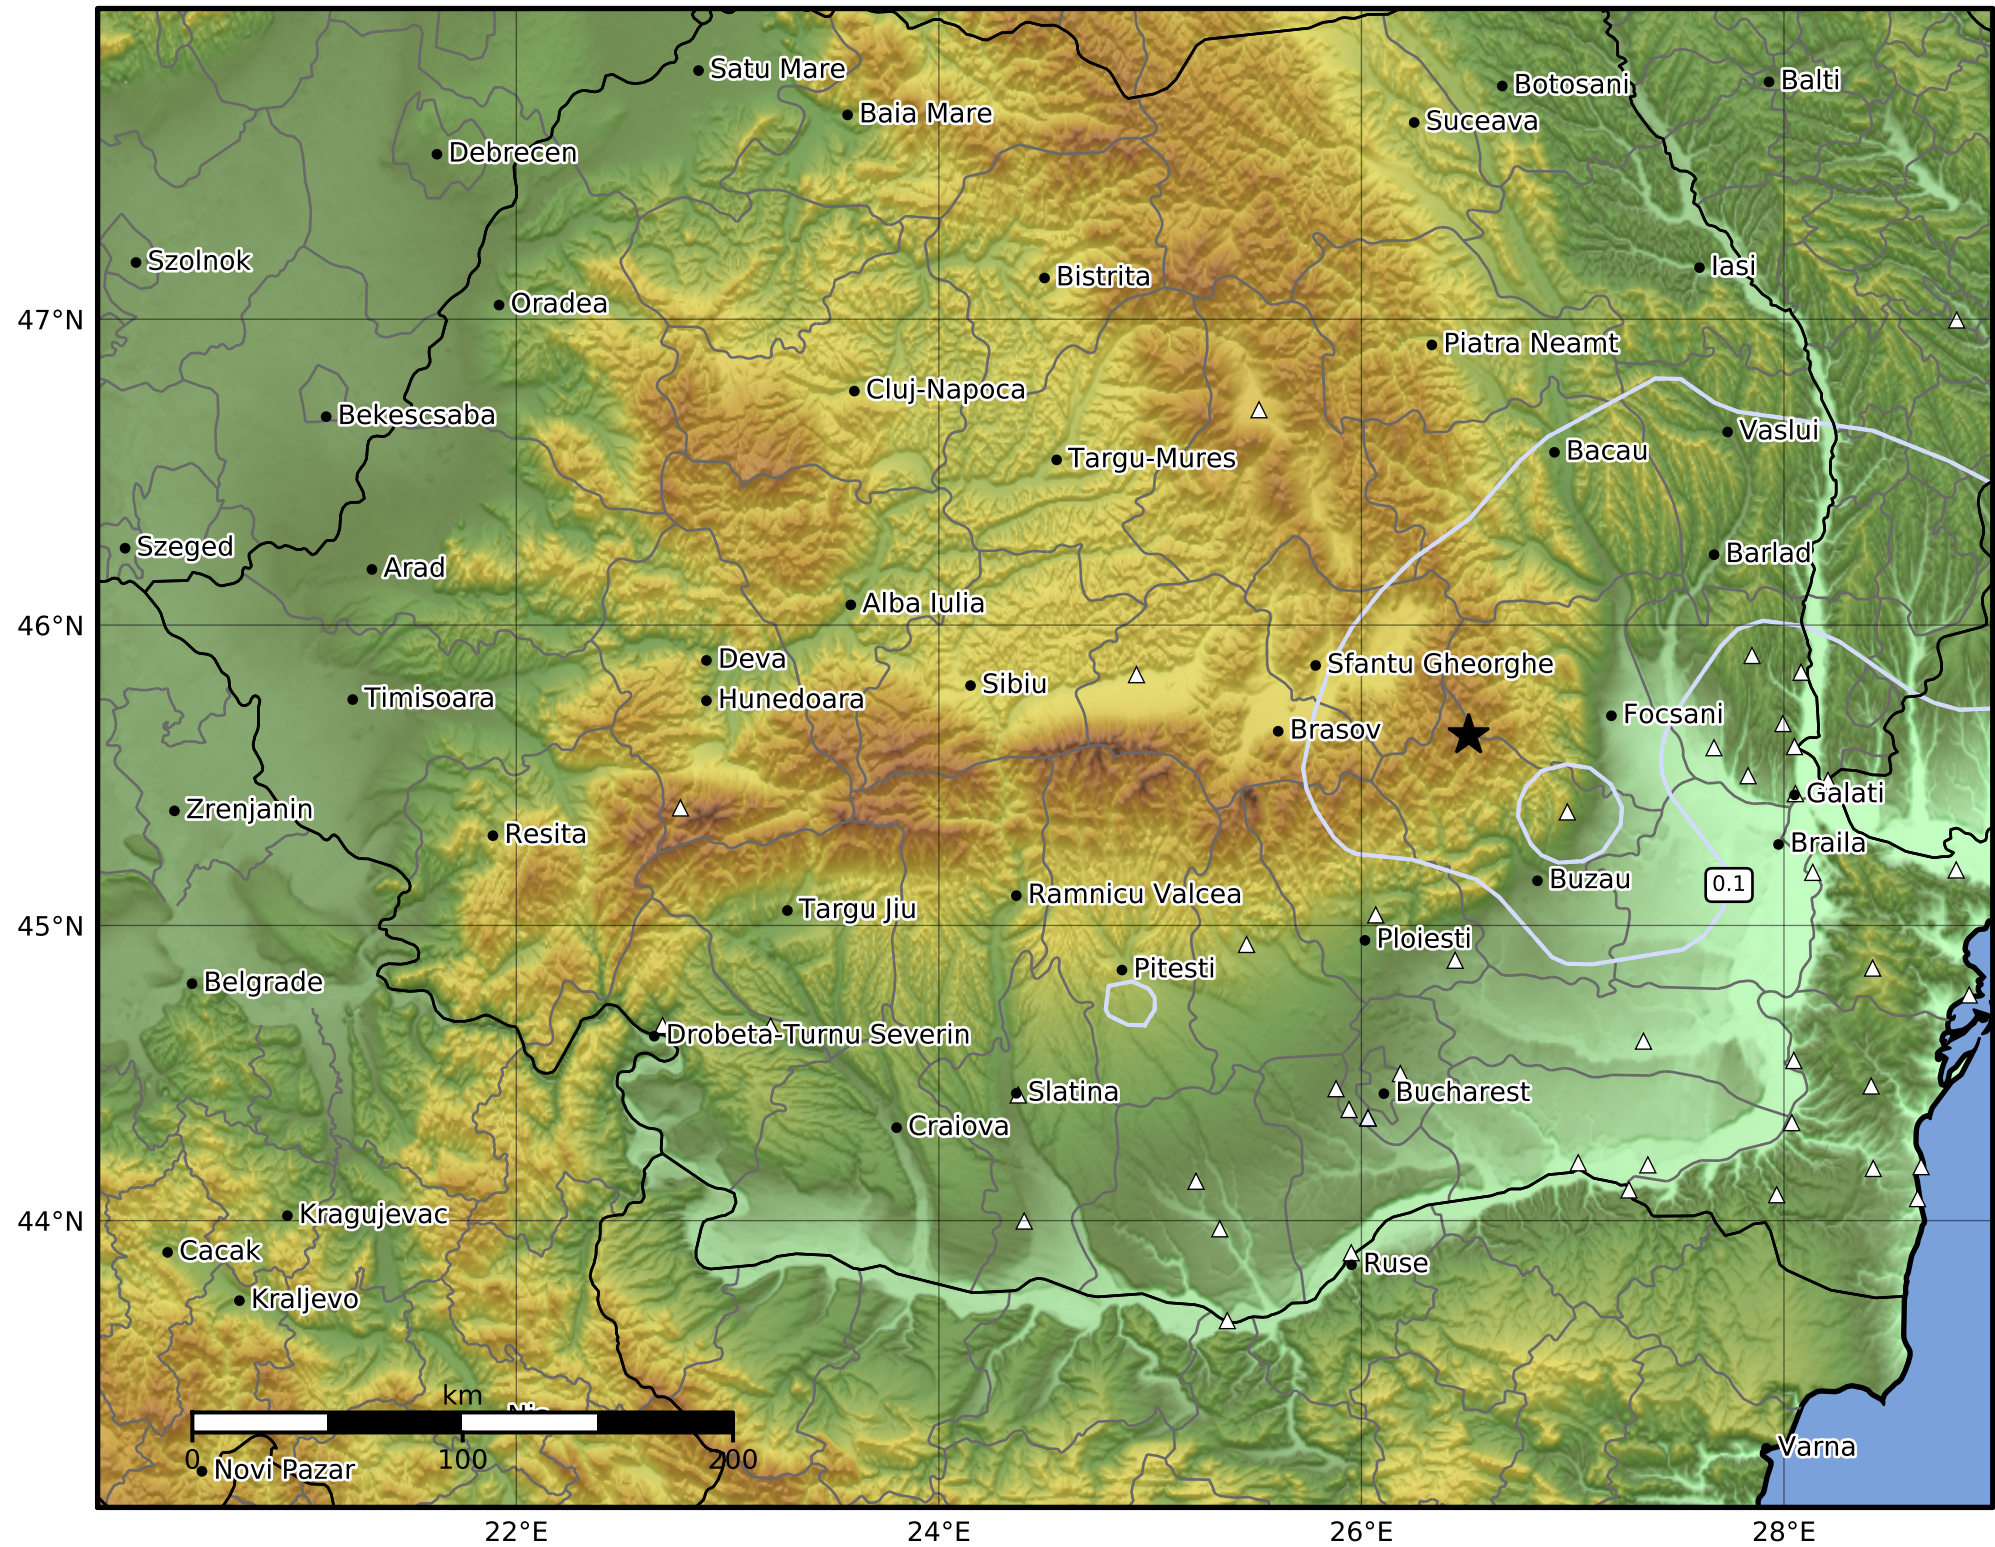

Peak Ground Acceleration Map
 INFP ShakeMap: Zona seismica Vrancea - Buzau
 Dec 17, 2021 00:04:17 UTC M4.1 N45.64 E26.51 Depth: 120.0km
 ID:2021121700041756

PGA (%g)	0.1	0.3	0.5	0.7	1	3	5	7	10	30	50	70
----------	-----	-----	-----	-----	---	---	---	---	----	----	----	----

Scale based on Worden et al. (2012)

Version 1: Processed 2022-10-01T08:24:04Z

△ Seismic Instrument ○ Macroseismic Observation ★ Epicenter