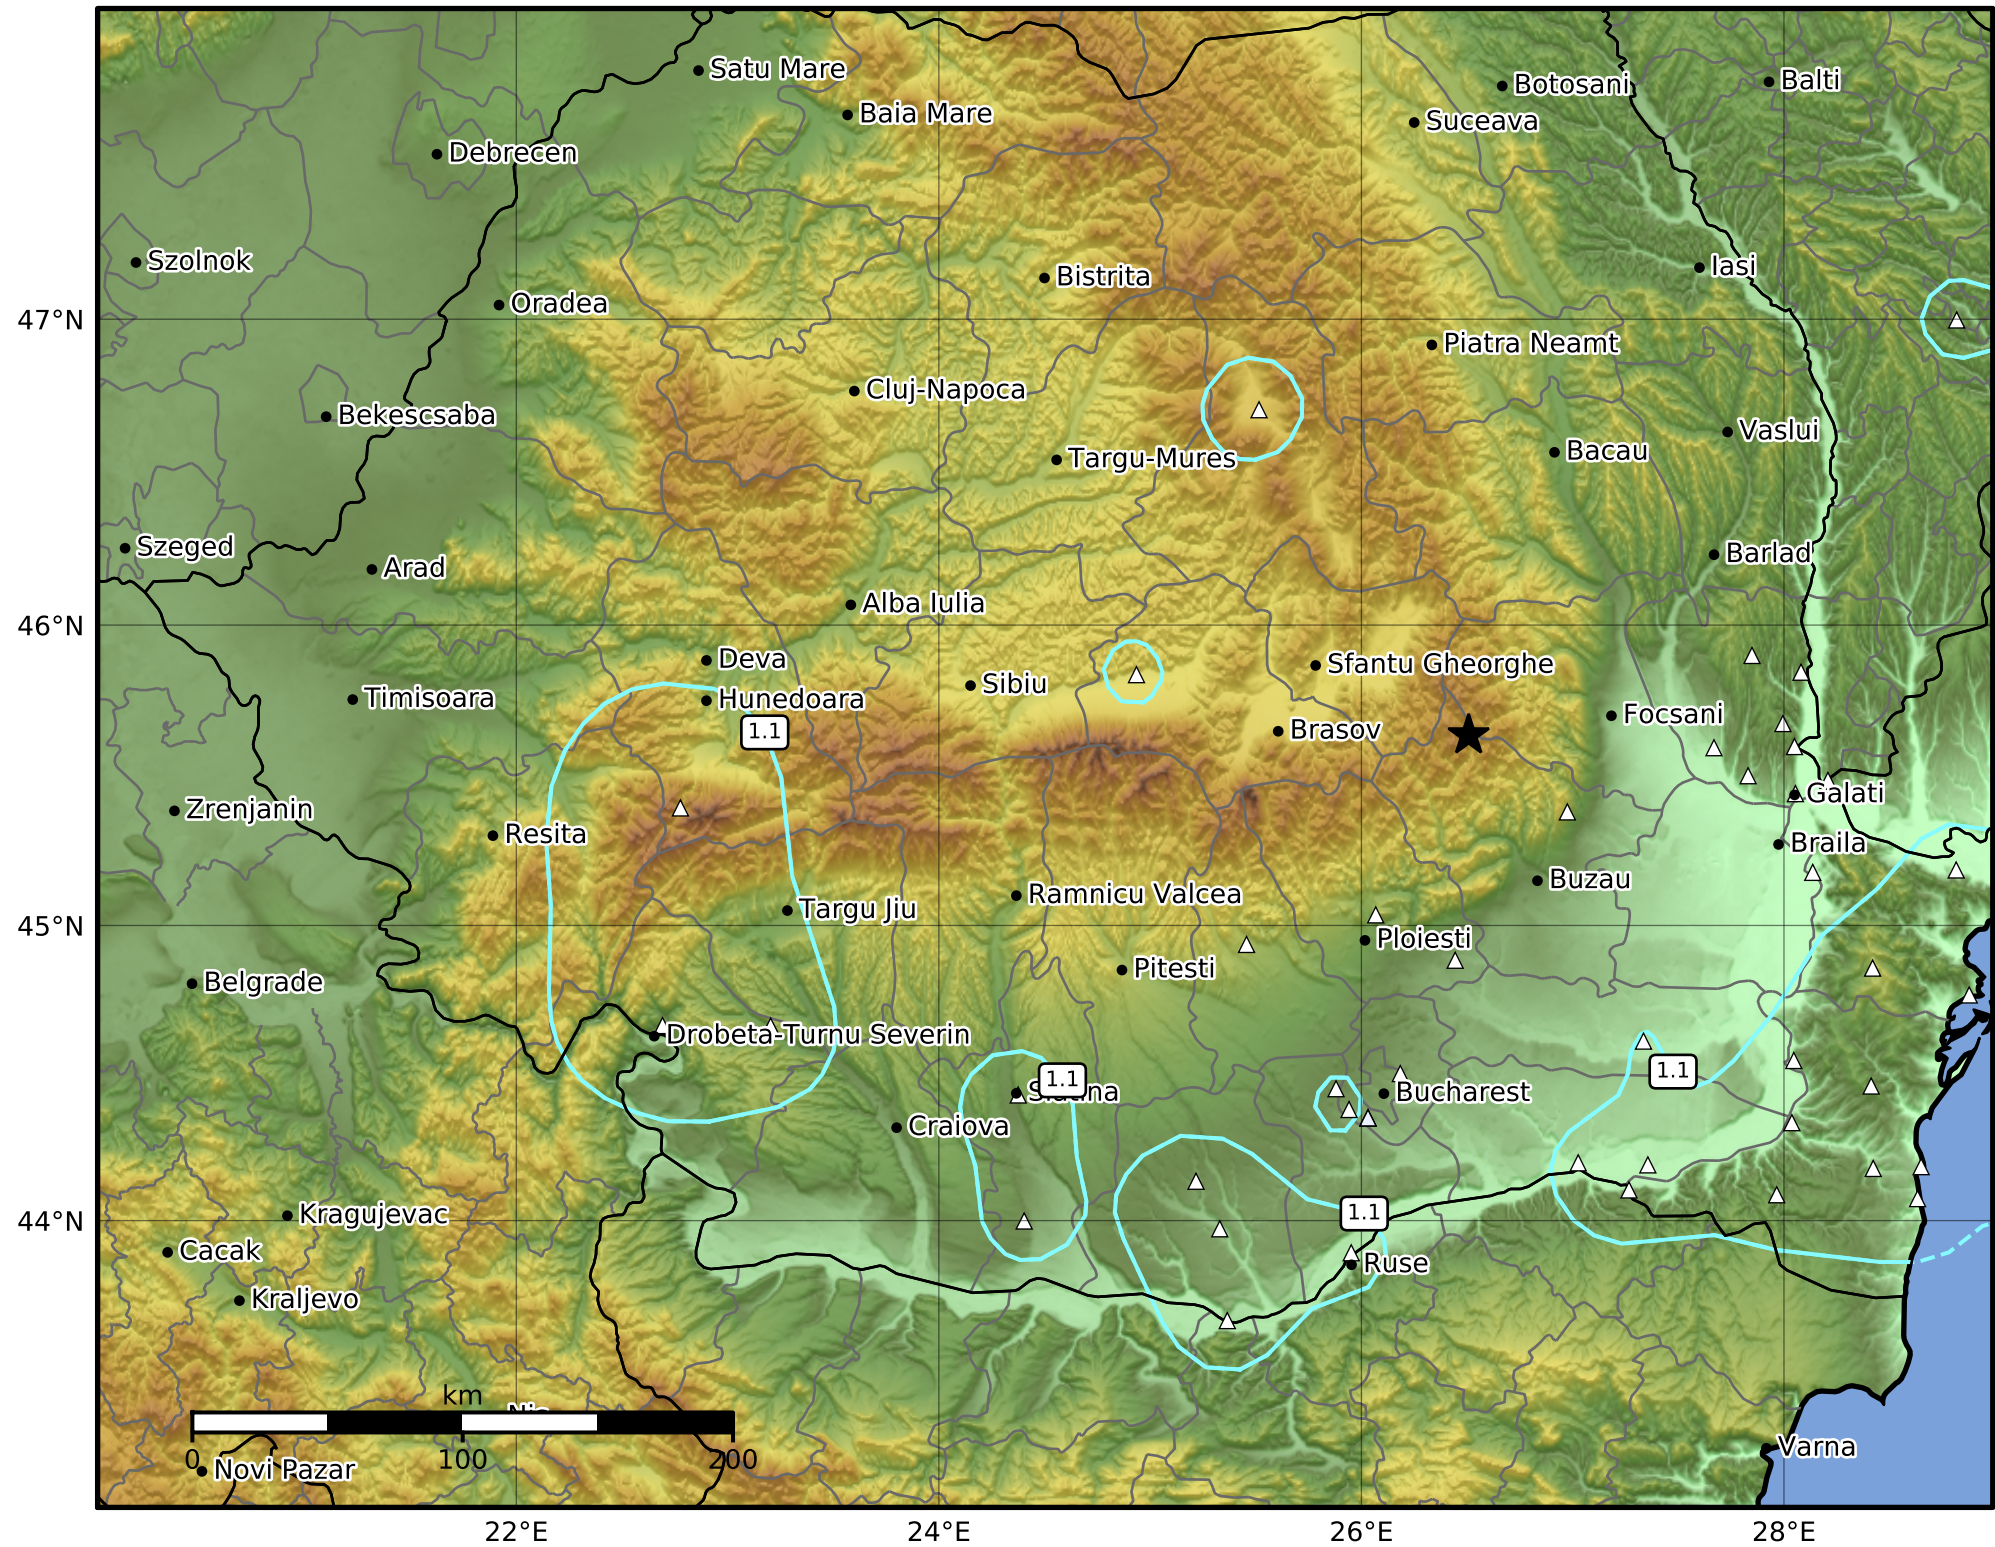

Peak Ground Velocity Map  
 INFP ShakeMap: Zona seismica Vrancea - Buzau  
 Dec 17, 2021 00:04:17 UTC M4.1 N45.64 E26.51 Depth: 120.0km  
 ID:2021121700041756

PGV (cm/s)	0.1	0.3	0.5	0.7	1	3	5	7	10	30	50	70
------------	-----	-----	-----	-----	---	---	---	---	----	----	----	----

Scale based on Worden et al. (2012)

Version 1: Processed 2022-10-01T08:24:04Z

△ Seismic Instrument      ○ Macro seismic Observation      ★ Epicenter