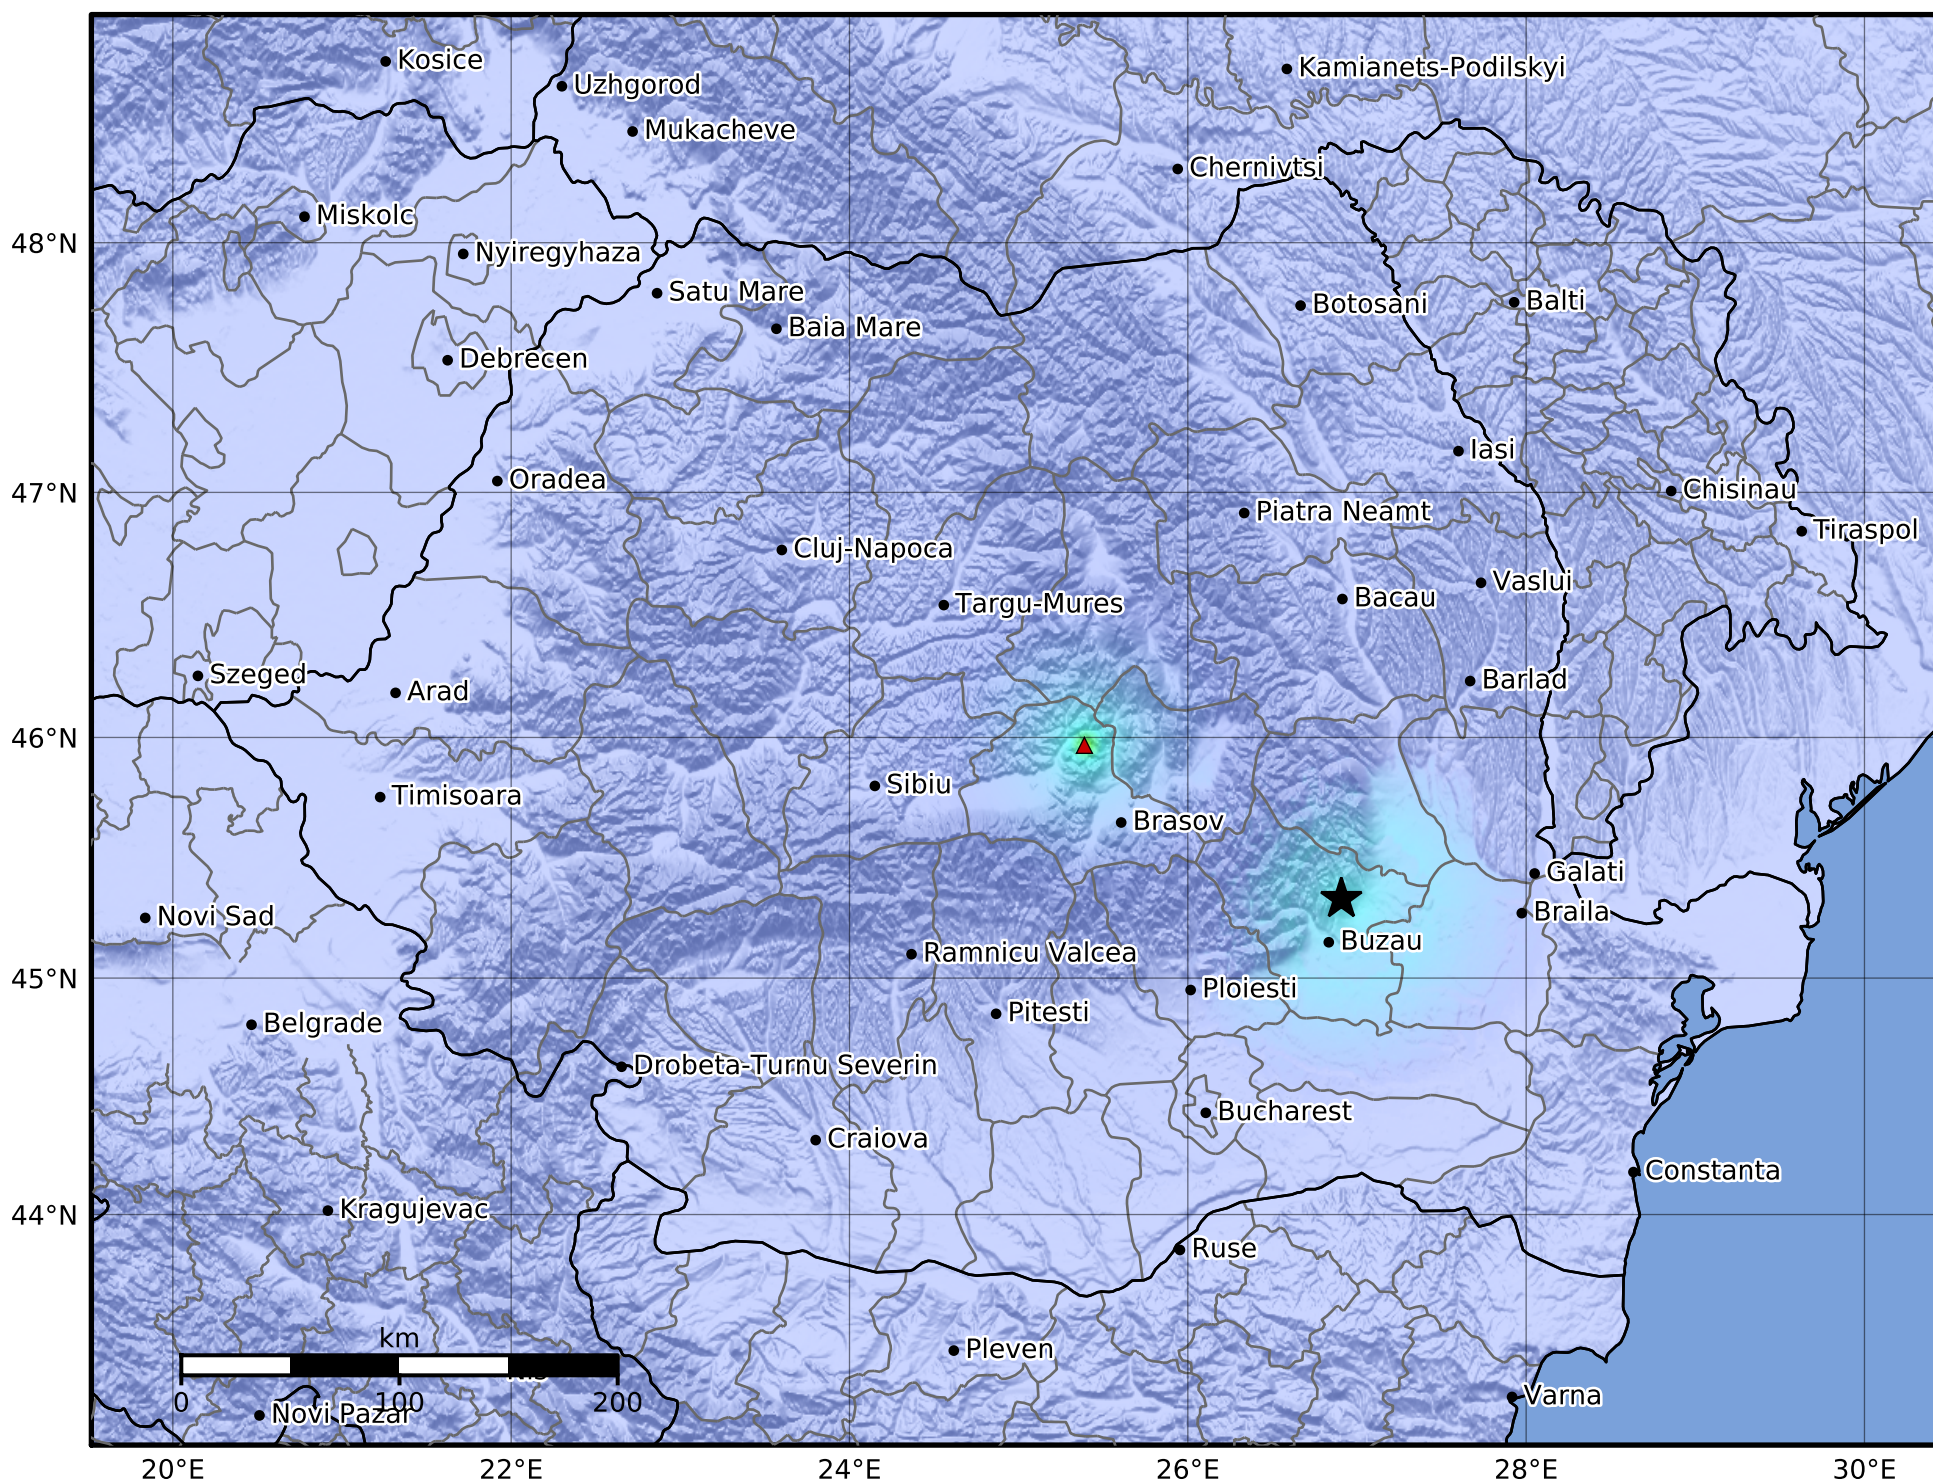

Macroseismic Intensity Map
 INFP ShakeMap: Zona seismică Vrancea - Buzau
 Dec 17, 2021 00:04:37 UTC M3.7 N45.33 E26.91 Depth: 10.0km
 ID:2021121700043764

SHAKING	Not felt	Weak	Light	Moderate	Strong	Very strong	Severe	Violent	Extreme
DAMAGE	None	None	None	Very light	Light	Moderate	Moderate/heavy	Heavy	Very heavy
PGA(%g)	<0.05	0.3	2.76	6.2	11.5	21.5	40.1	74.7	>139
PGV(cm/s)	<0.02	0.13	1.41	4.65	9.64	20	41.4	85.8	>178
INTENSITY	I	II-III	IV	V	VI	VII	VIII	IX	X+

Scale based on Worden et al. (2012)

Version 1: Processed 2021-12-17T00:13:22Z

△ Seismic Instrument ○ Macroseismic Observation ★ Epicenter