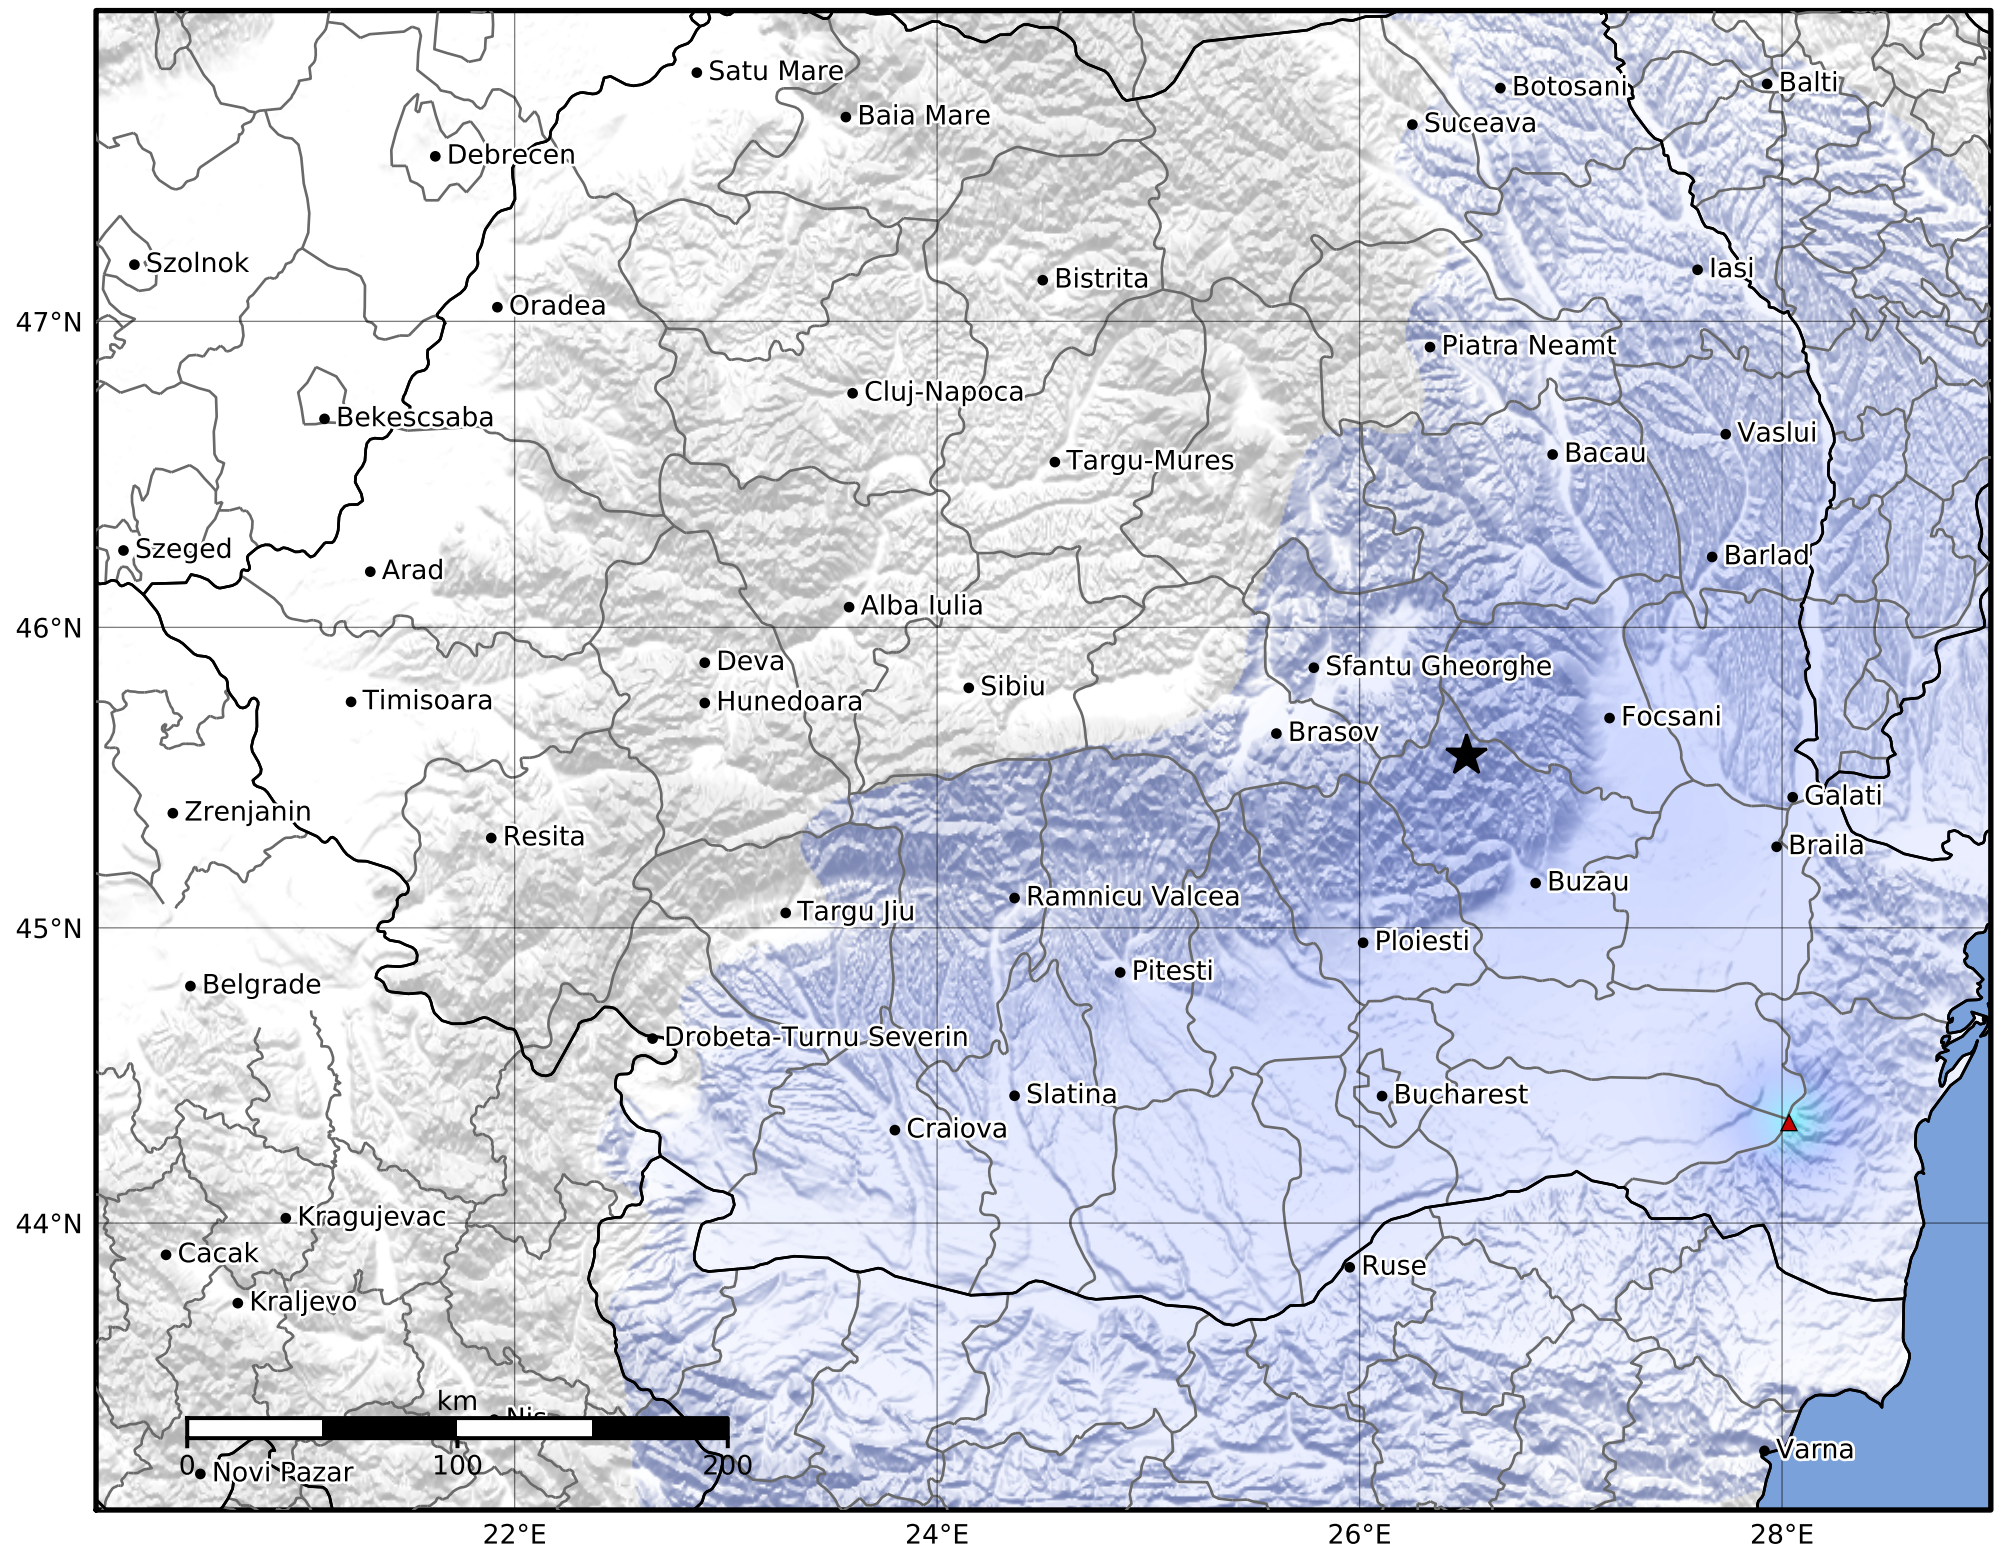

Macroseismic Intensity Map
 INFP ShakeMap: Zona seismică Vrancea - Buzău
 Dec 28, 2021 11:53:05 UTC M3.2 N45.58 E26.51 Depth: 130.0km
 ID:2021122811530575

SHAKING	Not felt	Weak	Light	Moderate	Strong	Very strong	Severe	Violent	Extreme
DAMAGE	None	None	None	Very light	Light	Moderate	Moderate/heavy	Heavy	Very heavy
PGA(%g)	<0.05	0.3	2.76	6.2	11.5	21.5	40.1	74.7	>139
PGV(cm/s)	<0.02	0.13	1.41	4.65	9.64	20	41.4	85.8	>178
INTENSITY	I	II-III	IV	V	VI	VII	VIII	IX	X+

Scale based on Worden et al. (2012)

Version 1: Processed 2021-12-28T12:03:02Z

△ Seismic Instrument ○ Macroseismic Observation ★ Epicenter