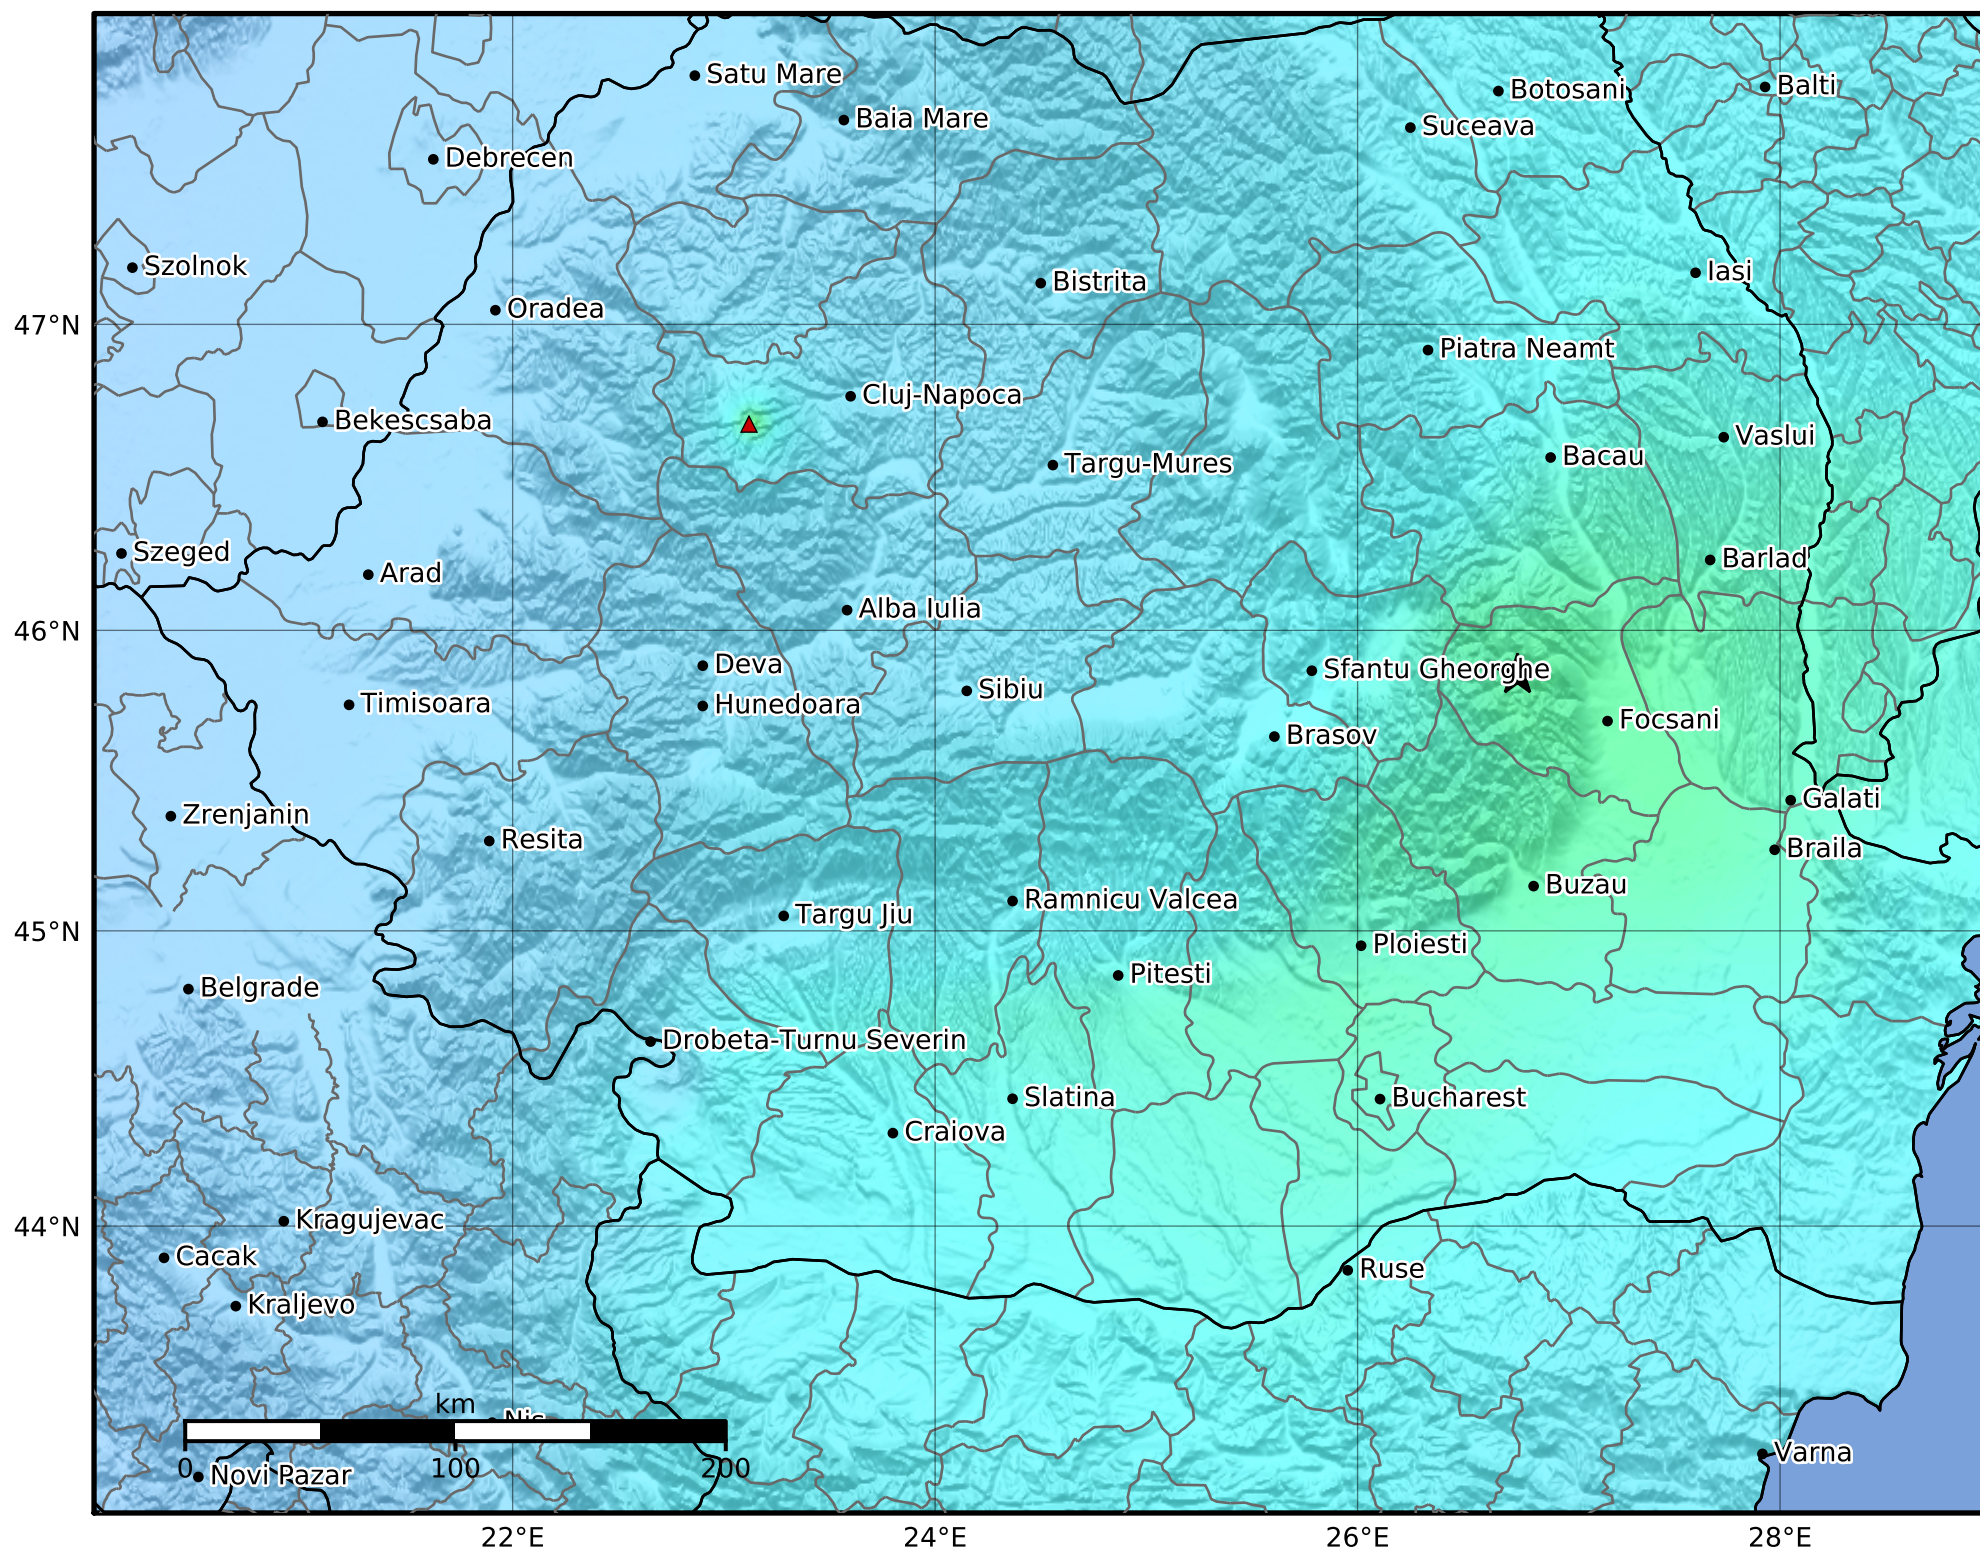

Macroseismic Intensity Map
 INFP ShakeMap: Zona seismica Vrancea - Vrancea
 Dec 30, 2021 14:56:58 UTC M3.9 N45.85 E26.76 Depth: 100.0km
 ID:2021123014565859

SHAKING	Not felt	Weak	Light	Moderate	Strong	Very strong	Severe	Violent	Extreme
DAMAGE	None	None	None	Very light	Light	Moderate	Moderate/heavy	Heavy	Very heavy
PGA(%g)	<0.05	0.3	2.76	6.2	11.5	21.5	40.1	74.7	>139
PGV(cm/s)	<0.02	0.13	1.41	4.65	9.64	20	41.4	85.8	>178
INTENSITY	I	II-III	IV	V	VI	VII	VIII	IX	X+

Scale based on Worden et al. (2012)

Version 1: Processed 2021-12-30T15:05:24Z

△ Seismic Instrument ○ Macroseismic Observation ★ Epicenter