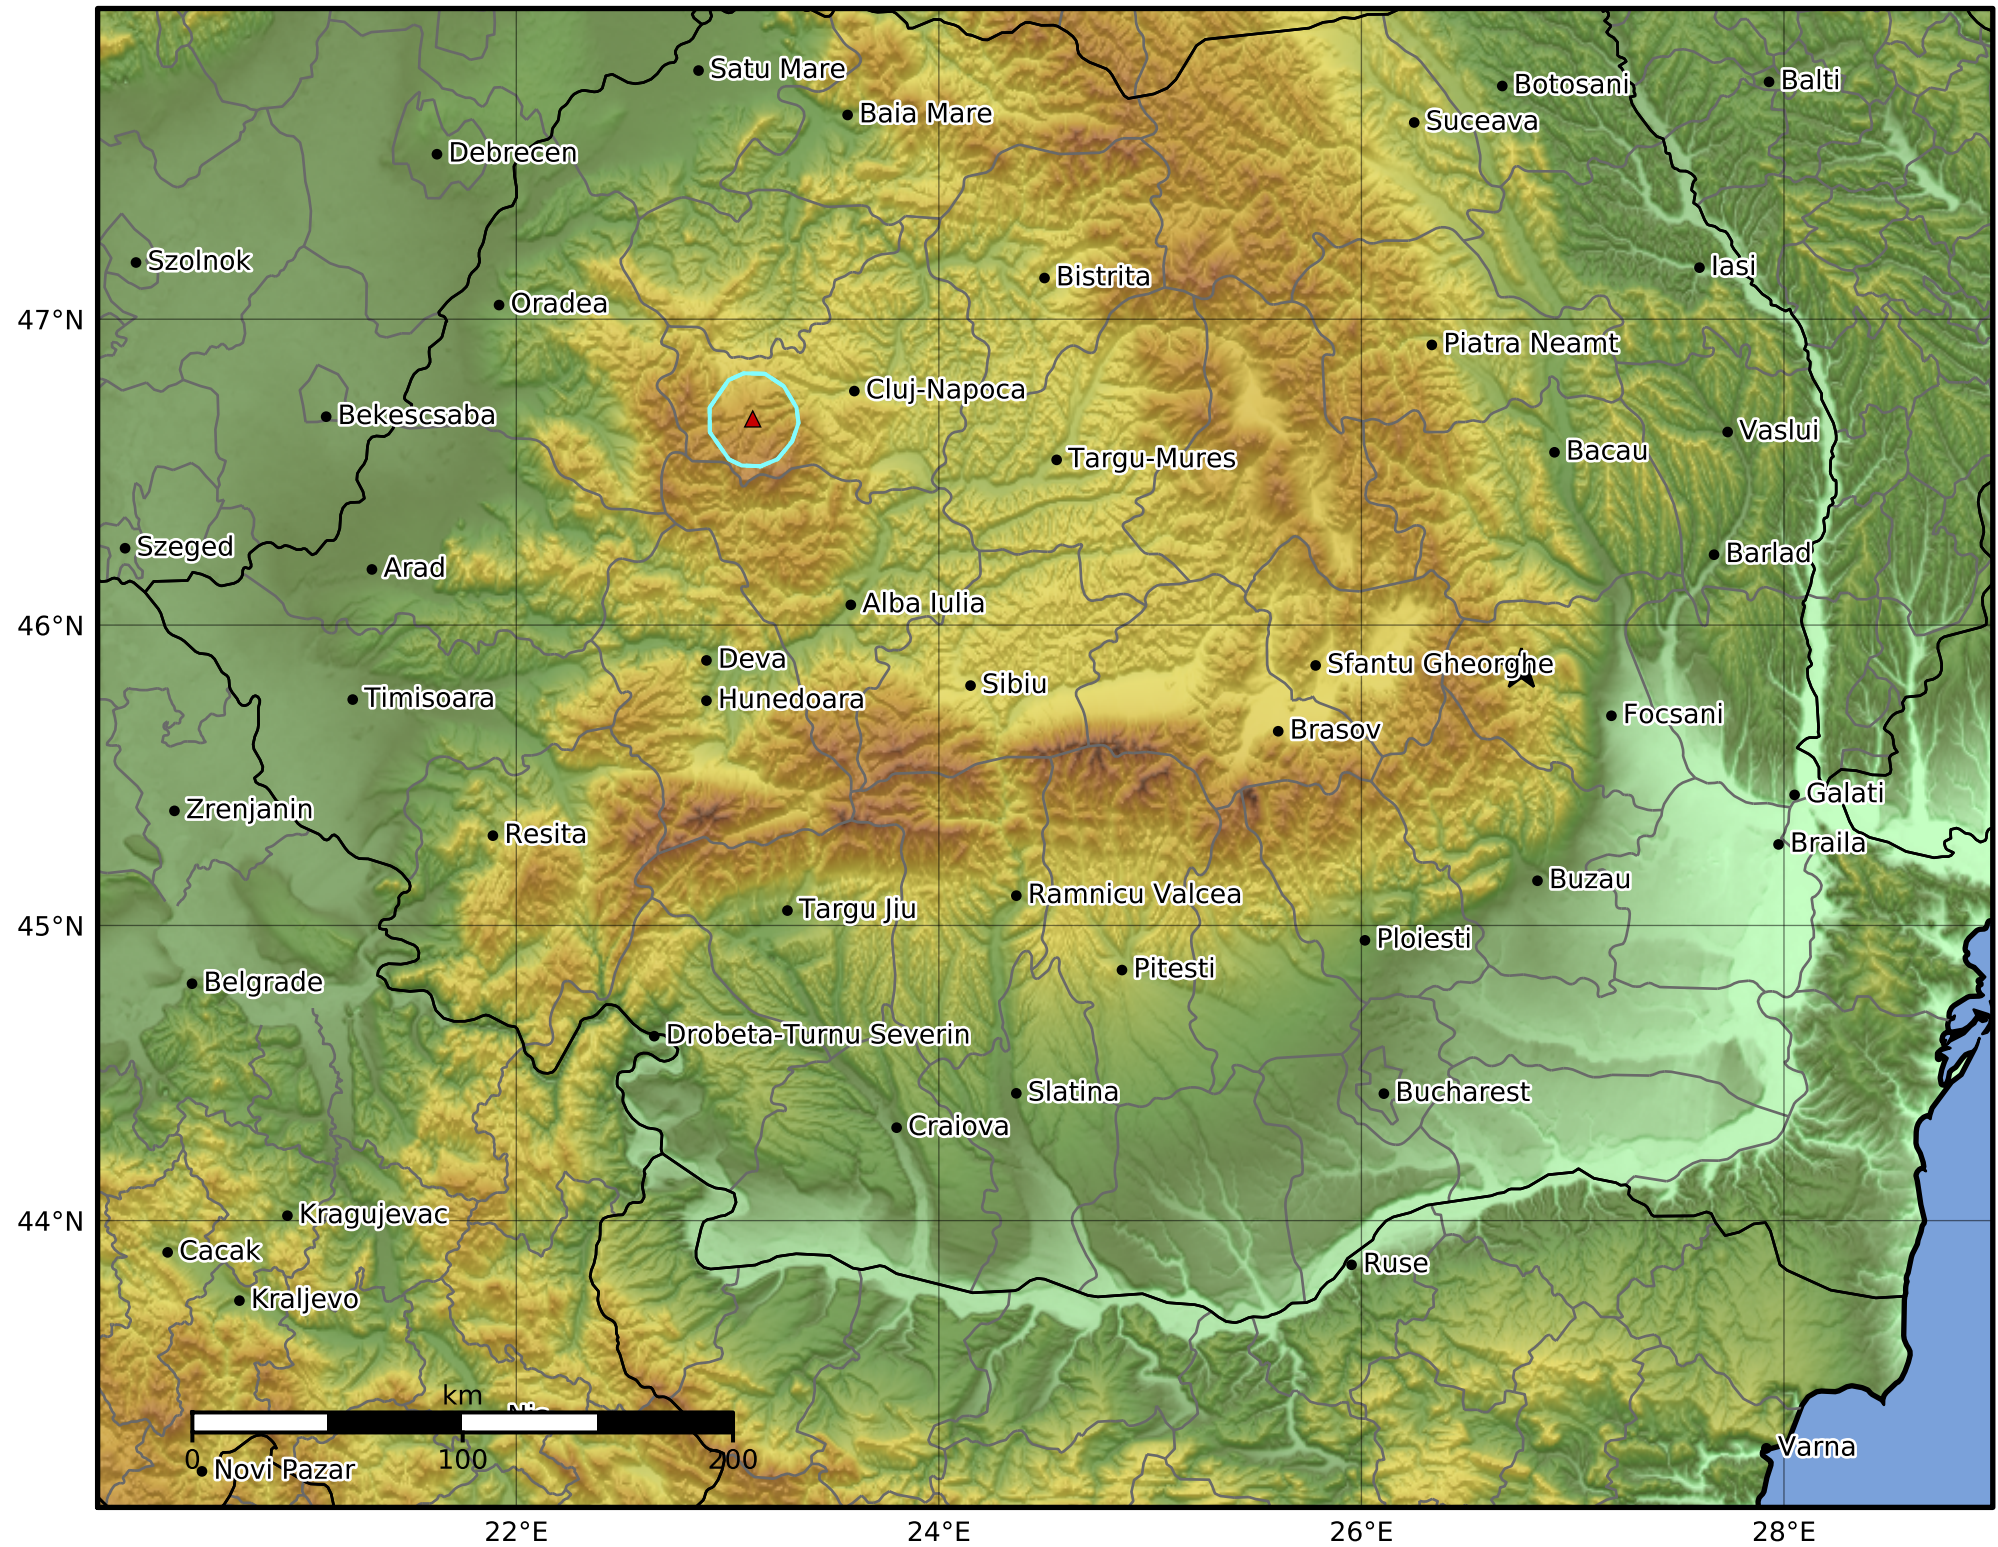

Peak Ground Velocity Map
 INFP ShakeMap: Zona seismică Vrancea - Vrancea
 Dec 30, 2021 14:56:58 UTC M3.9 N45.85 E26.76 Depth: 100.0km
 ID:2021123014565859

Scale based on Worden et al. (2012)

Version 1: Processed 2021-12-30T15:05:24Z

△ Seismic Instrument ○ Macro seismic Observation ★ Epicenter