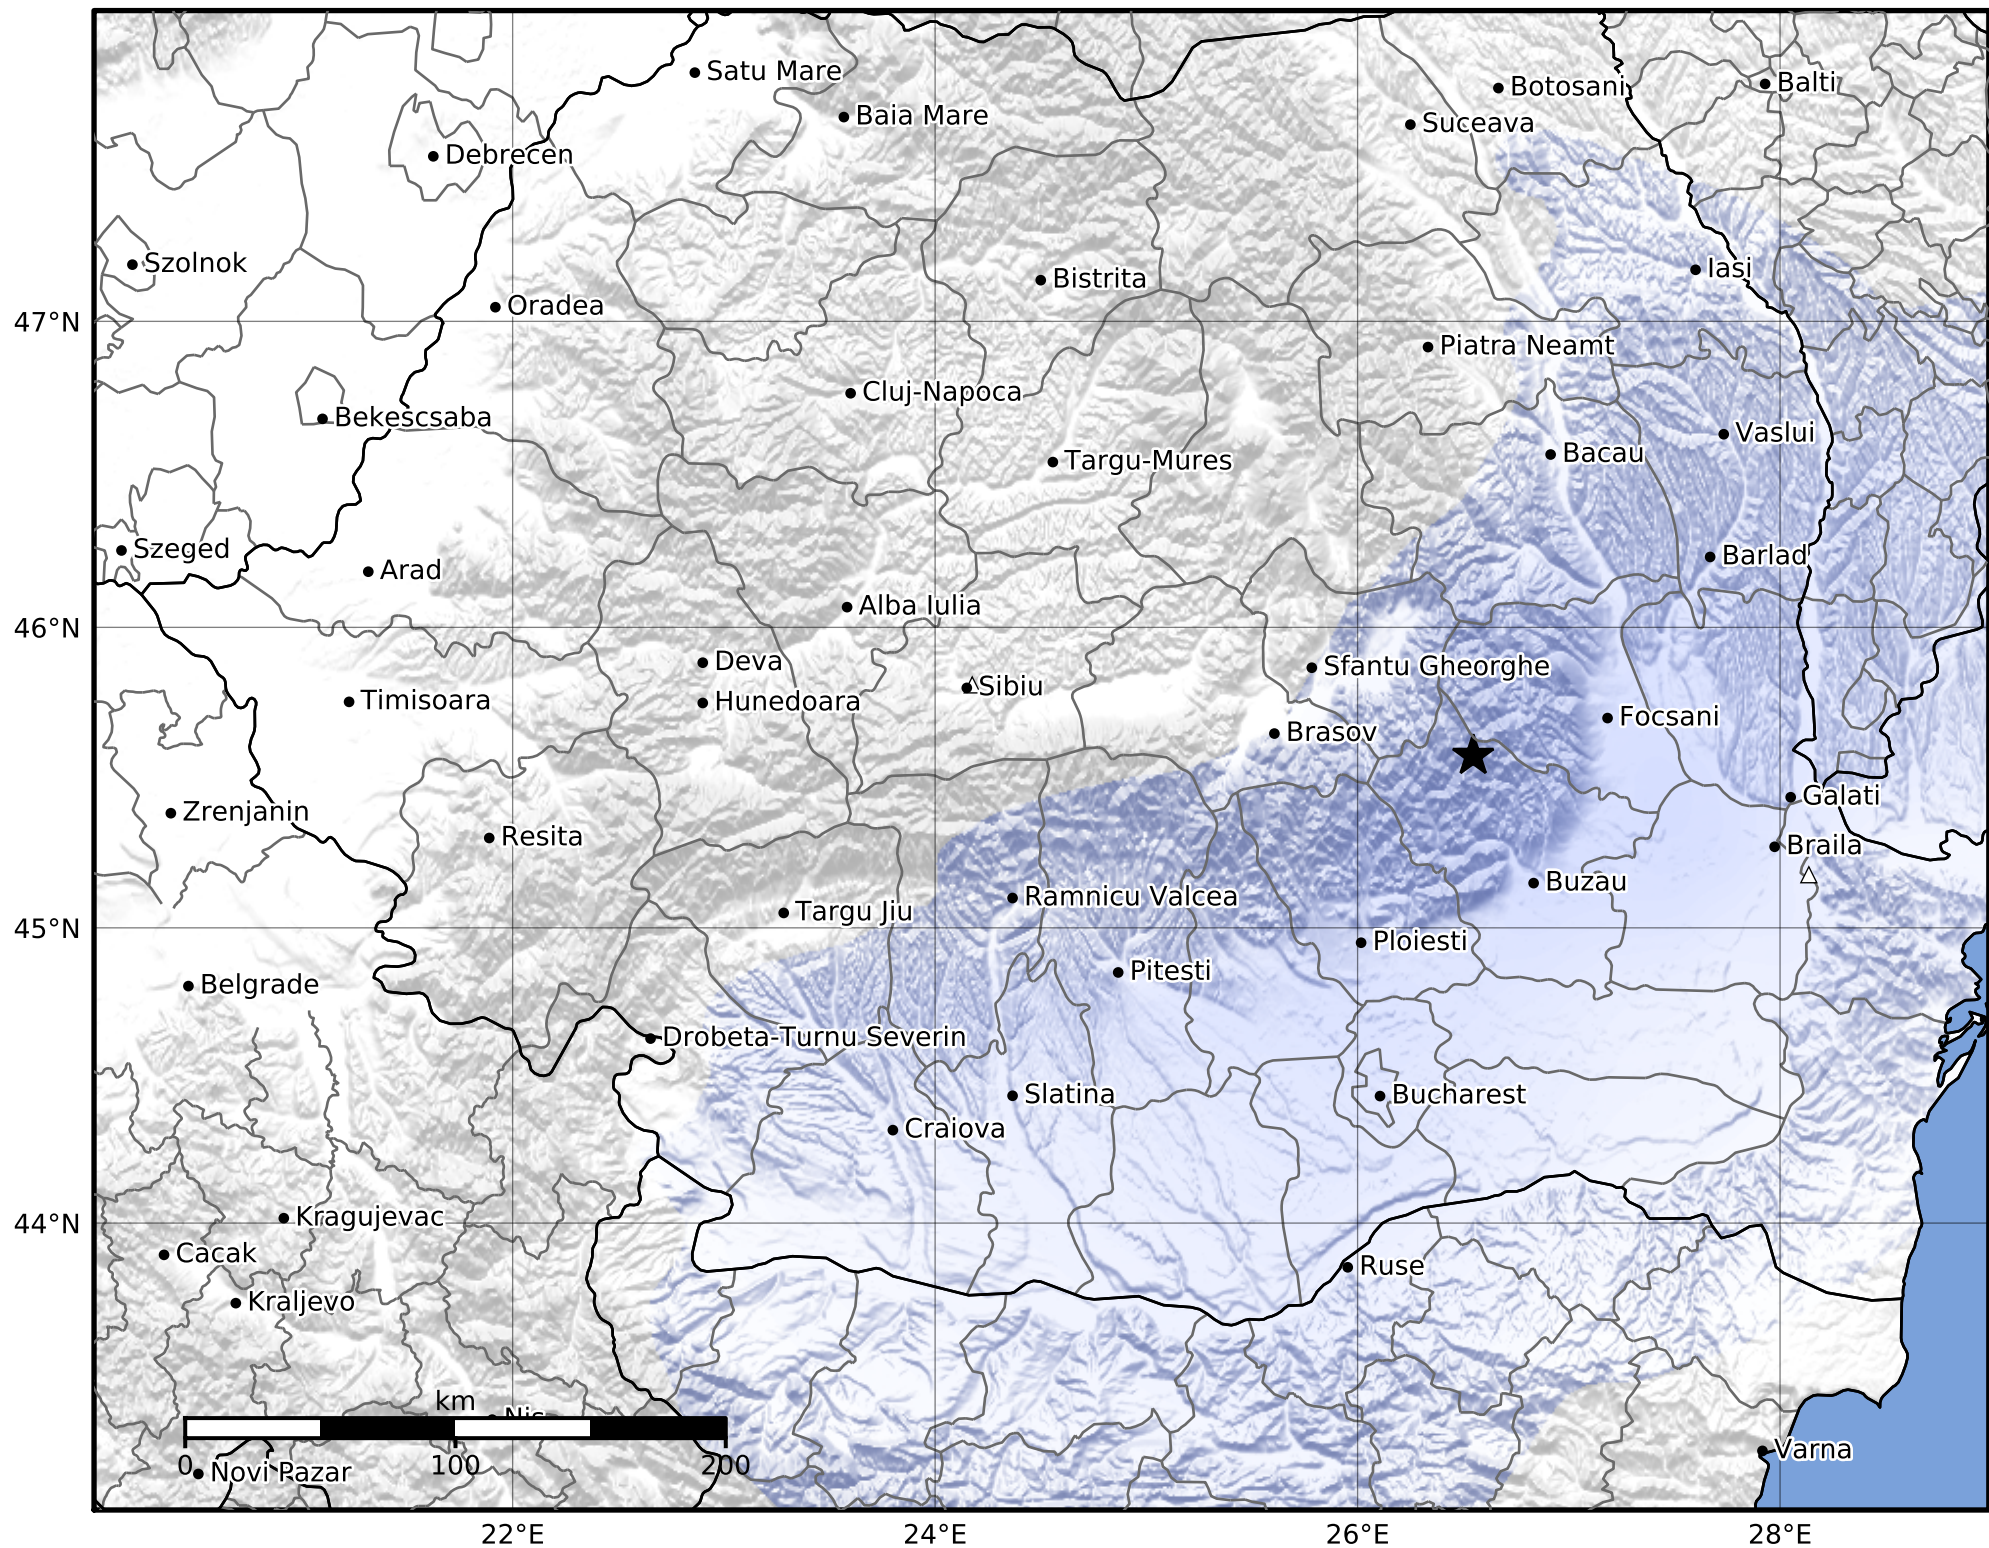

Macroseismic Intensity Map
 INFP ShakeMap: Zona seismică Vrancea - Buzău
 Jan 01, 2022 13:07:17 UTC M3.1 N45.58 E26.55 Depth: 140.0km
 ID:2022010113071796

SHAKING	Not felt	Weak	Light	Moderate	Strong	Very strong	Severe	Violent	Extreme
DAMAGE	None	None	None	Very light	Light	Moderate	Moderate/heavy	Heavy	Very heavy
PGA(%g)	<0.05	0.3	2.76	6.2	11.5	21.5	40.1	74.7	>139
PGV(cm/s)	<0.02	0.13	1.41	4.65	9.64	20	41.4	85.8	>178
INTENSITY	I	II-III	IV	V	VI	VII	VIII	IX	X+

Scale based on Worden et al. (2012)

Version 1: Processed 2022-09-30T10:53:06Z

△ Seismic Instrument ○ Macroseismic Observation ★ Epicenter