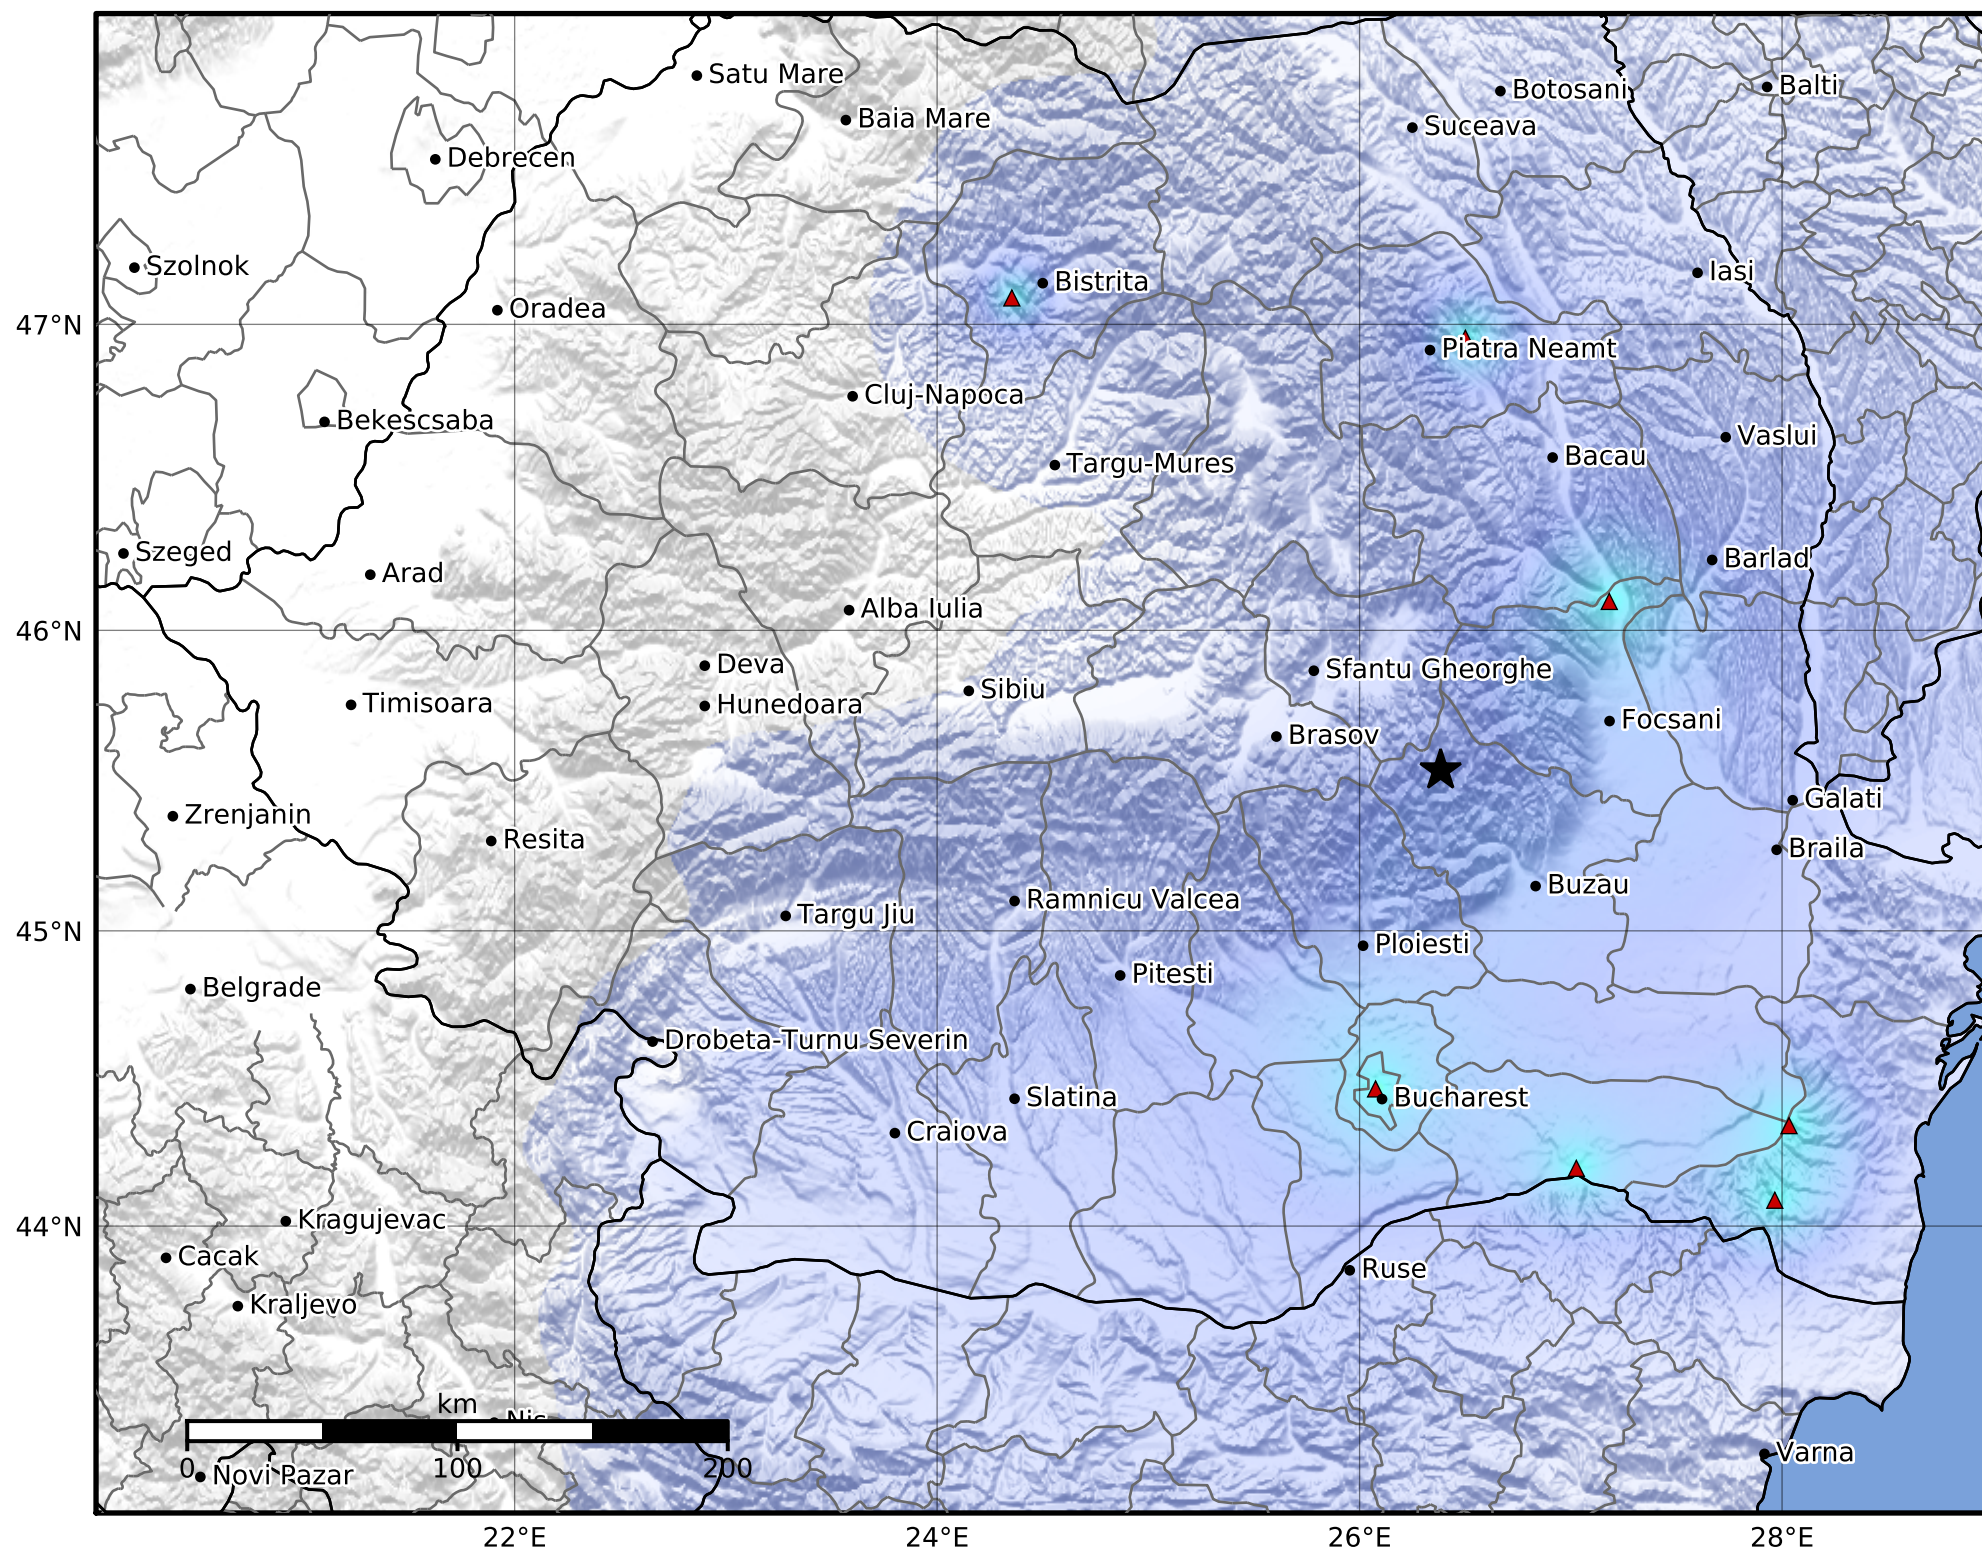

Macroseismic Intensity Map  
 INFP ShakeMap: Zona seismică Vrancea - Buzău  
 Jan 02, 2022 03:08:17 UTC M3.6 N45.54 E26.38 Depth: 140.0km  
 ID:2022010203081701

SHAKING	Not felt	Weak	Light	Moderate	Strong	Very strong	Severe	Violent	Extreme
DAMAGE	None	None	None	Very light	Light	Moderate	Moderate/heavy	Heavy	Very heavy
PGA(%g)	<0.05	0.3	2.76	6.2	11.5	21.5	40.1	74.7	>139
PGV(cm/s)	<0.02	0.13	1.41	4.65	9.64	20	41.4	85.8	>178
INTENSITY	<b>I</b>	<b>II-III</b>	<b>IV</b>	<b>V</b>	<b>VI</b>	<b>VII</b>	<b>VIII</b>	<b>IX</b>	<b>X+</b>

Scale based on Worden et al. (2012)

Version 1: Processed 2022-01-02T03:16:52Z

△ Seismic Instrument      ○ Macroseismic Observation      ★ Epicenter