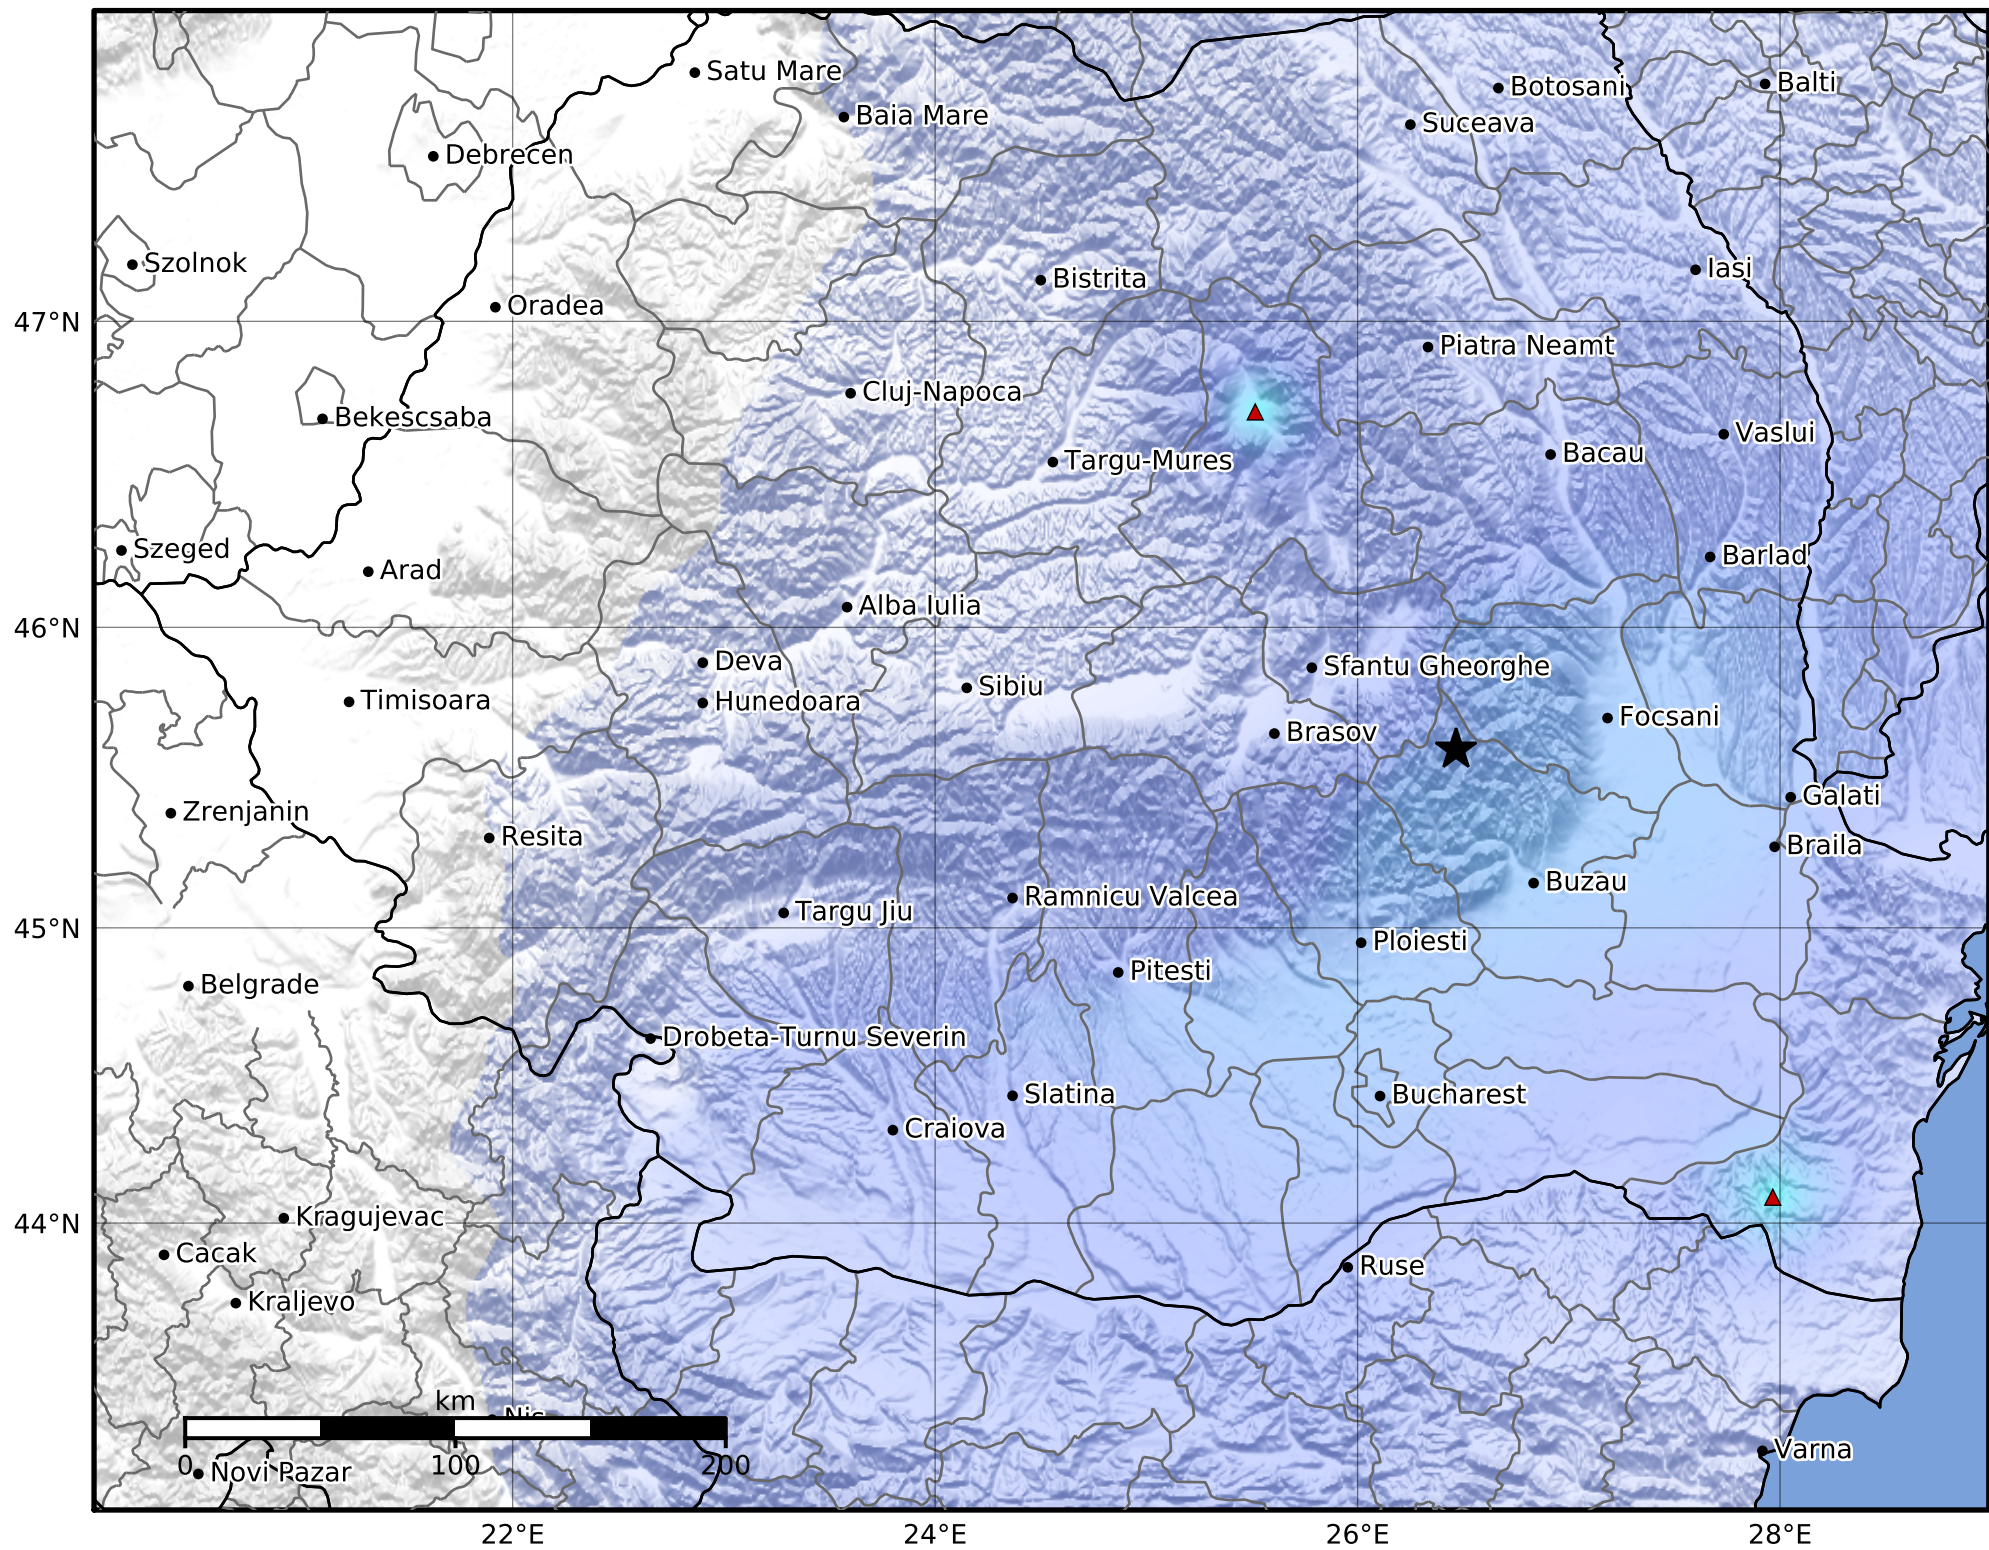

Macroseismic Intensity Map  
 INFP ShakeMap: Zona seismică Vrancea - Buzău  
 Jan 07, 2022 23:02:03 UTC M4.0 N45.60 E26.47 Depth: 140.0km  
 ID:2022010723020333

SHAKING	Not felt	Weak	Light	Moderate	Strong	Very strong	Severe	Violent	Extreme
DAMAGE	None	None	None	Very light	Light	Moderate	Moderate/heavy	Heavy	Very heavy
PGA(%g)	<0.05	0.3	2.76	6.2	11.5	21.5	40.1	74.7	>139
PGV(cm/s)	<0.02	0.13	1.41	4.65	9.64	20	41.4	85.8	>178
INTENSITY	<b>I</b>	<b>II-III</b>	<b>IV</b>	<b>V</b>	<b>VI</b>	<b>VII</b>	<b>VIII</b>	<b>IX</b>	<b>X+</b>

Scale based on Worden et al. (2012)

Version 1: Processed 2022-01-07T23:12:15Z

△ Seismic Instrument      ○ Macroseismic Observation      ★ Epicenter