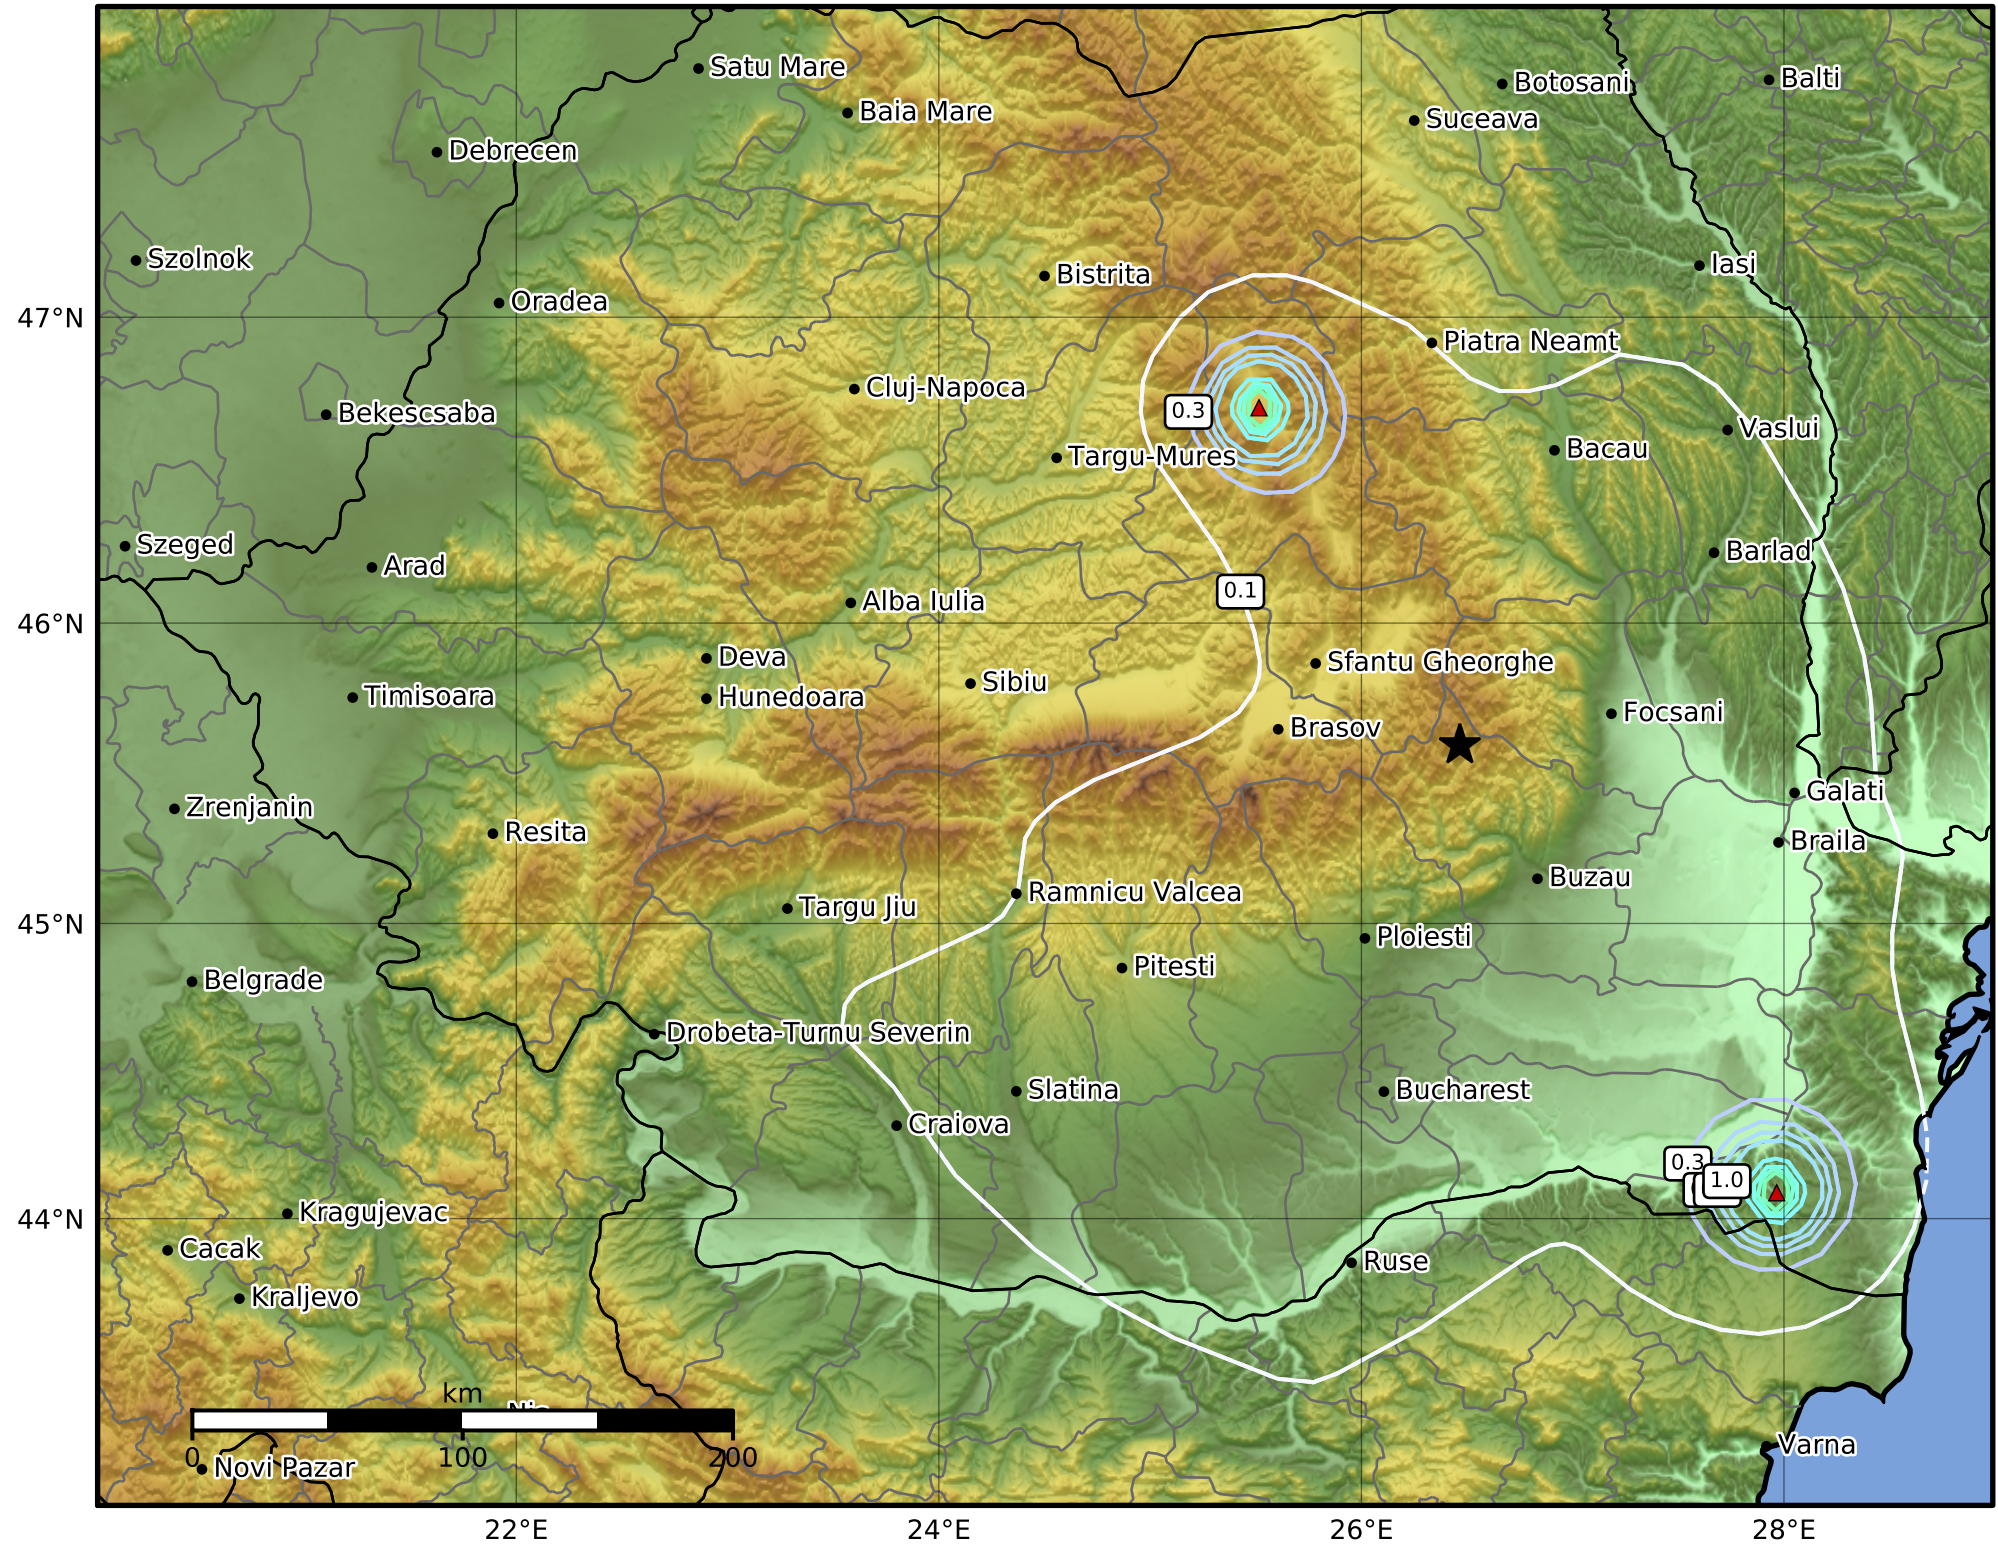

0.3 Second Peak Spectral Acceleration Map  
 INFP ShakeMap: Zona seismică Vrancea - Buzău  
 Jan 07, 2022 23:02:03 UTC M4.0 N45.60 E26.47 Depth: 140.0km  
 ID:2022010723020333

Scale based on Worden et al. (2012)

Version 1: Processed 2022-01-07T23:12:15Z

△ Seismic Instrument      ○ Macro seismic Observation      ★ Epicenter